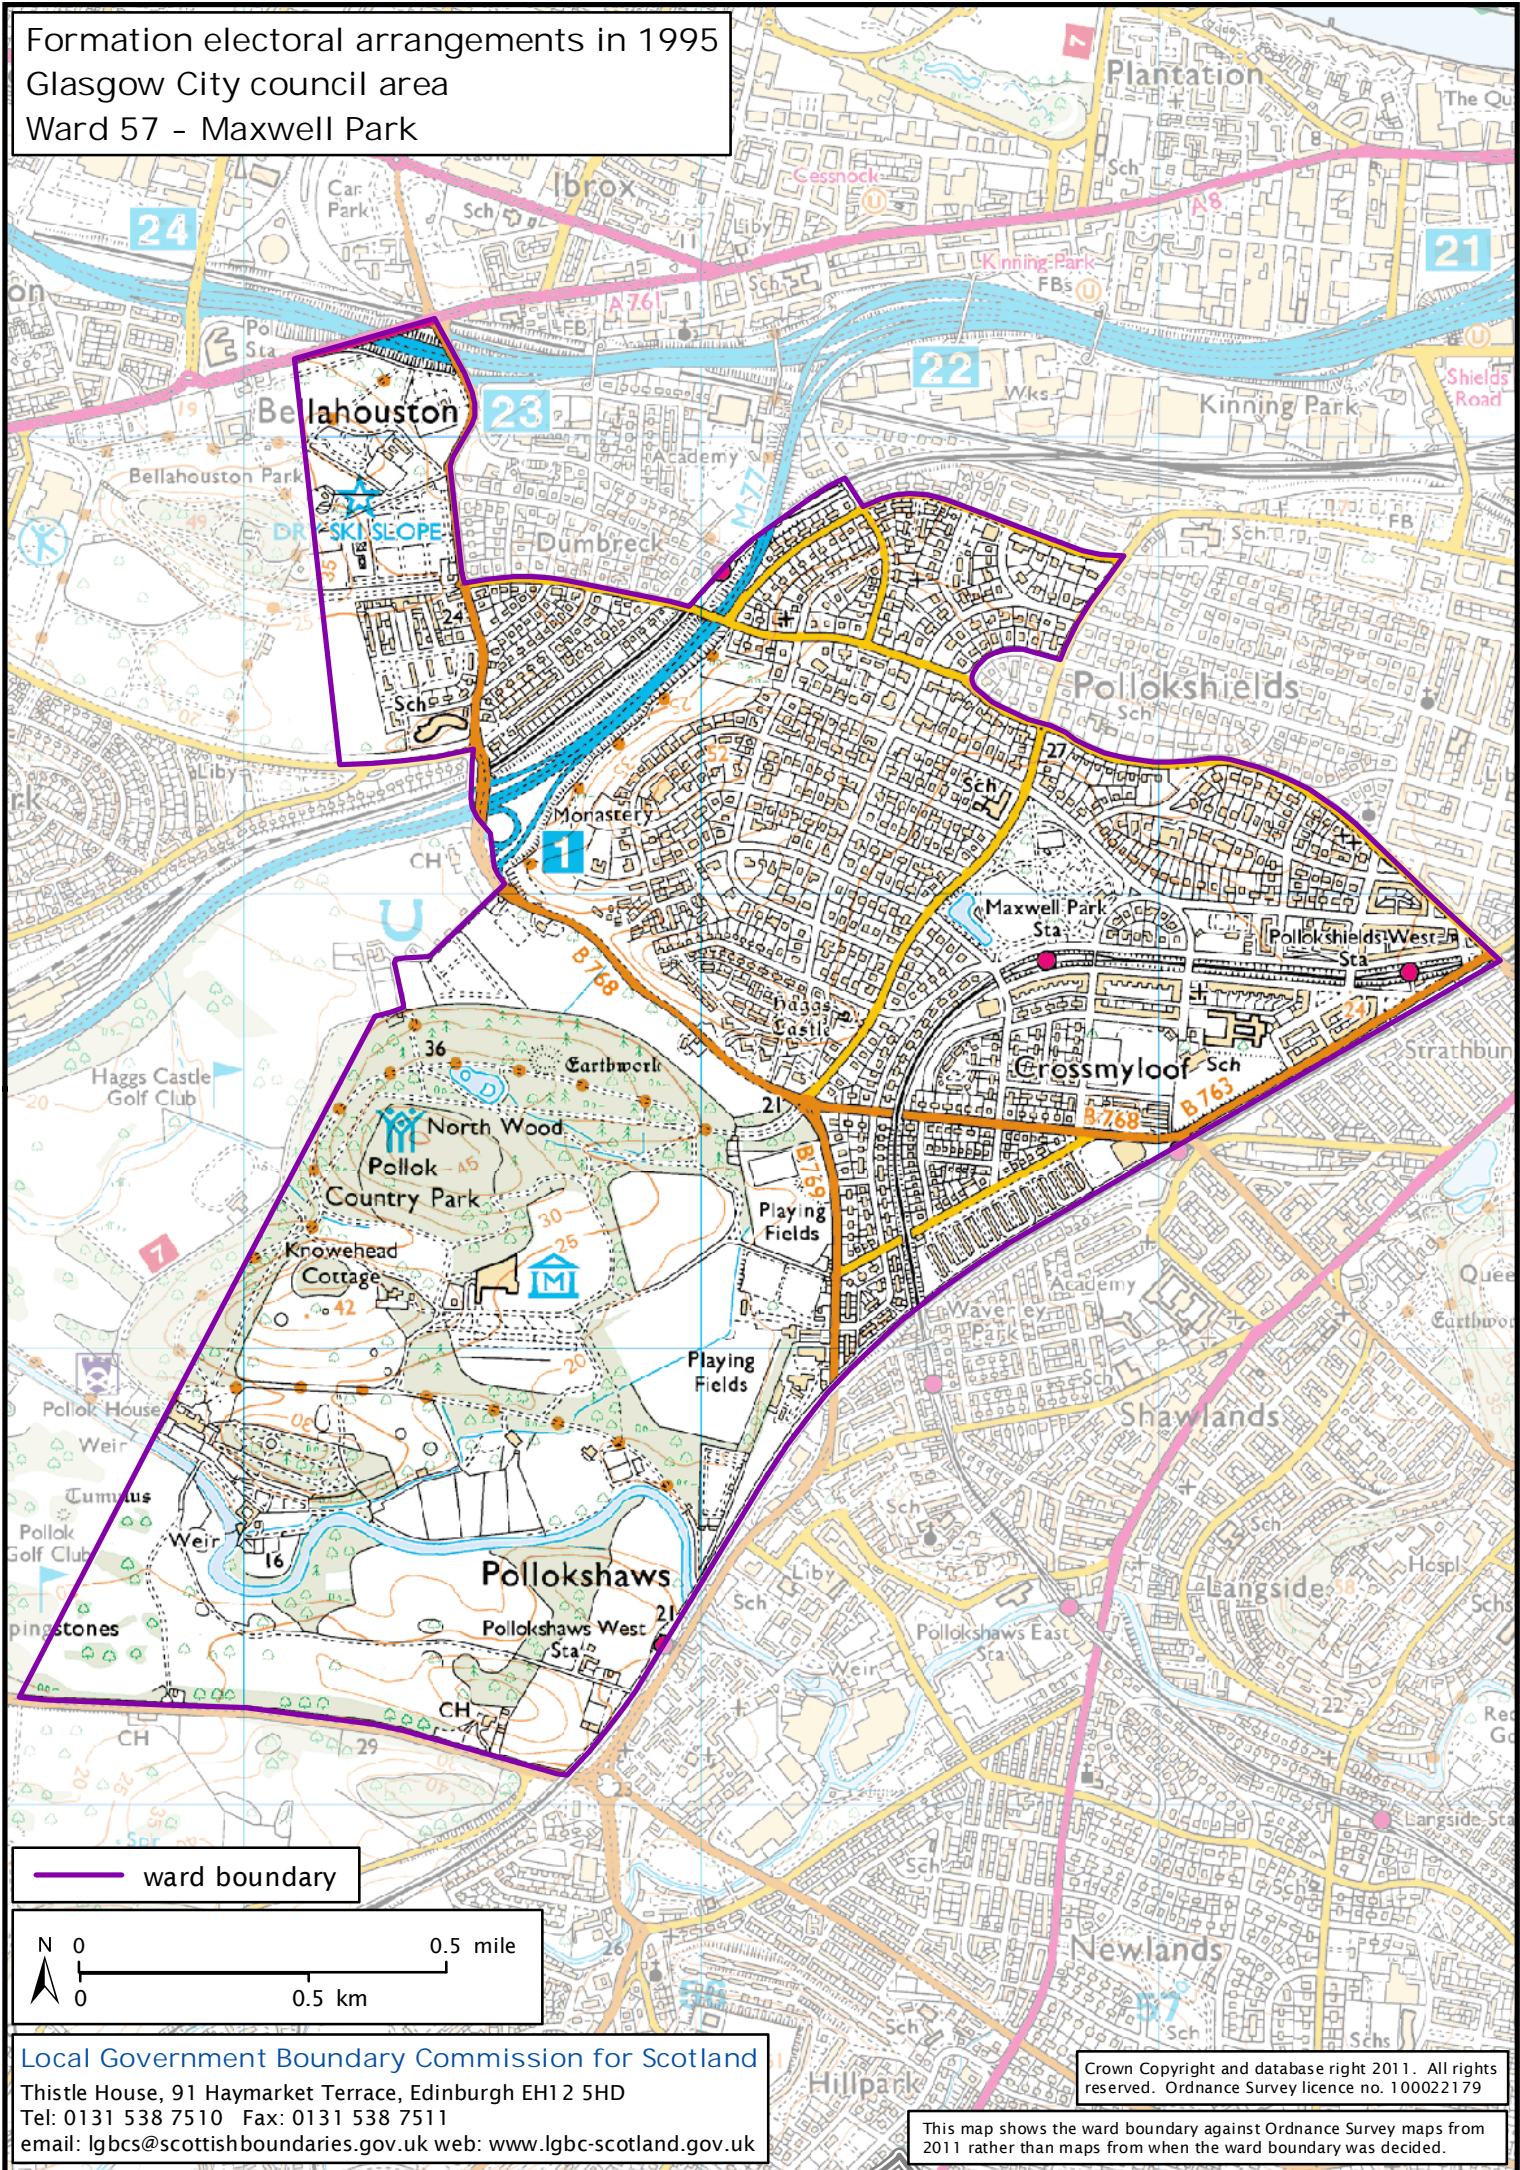

Formation electoral arrangements in 1995
 Glasgow City council area
 Ward 57 - Maxwell Park

Local Government Boundary Commission for Scotland
 Thistle House, 91 Haymarket Terrace, Edinburgh EH12 5HD
 Tel: 0131 538 7510 Fax: 0131 538 7511
 email: lgbc@scottishboundaries.gov.uk web: www.lgbc-scotland.gov.uk

Crown Copyright and database right 2011. All rights reserved. Ordnance Survey licence no. 100022179

This map shows the ward boundary against Ordnance Survey maps from 2011 rather than maps from when the ward boundary was decided.