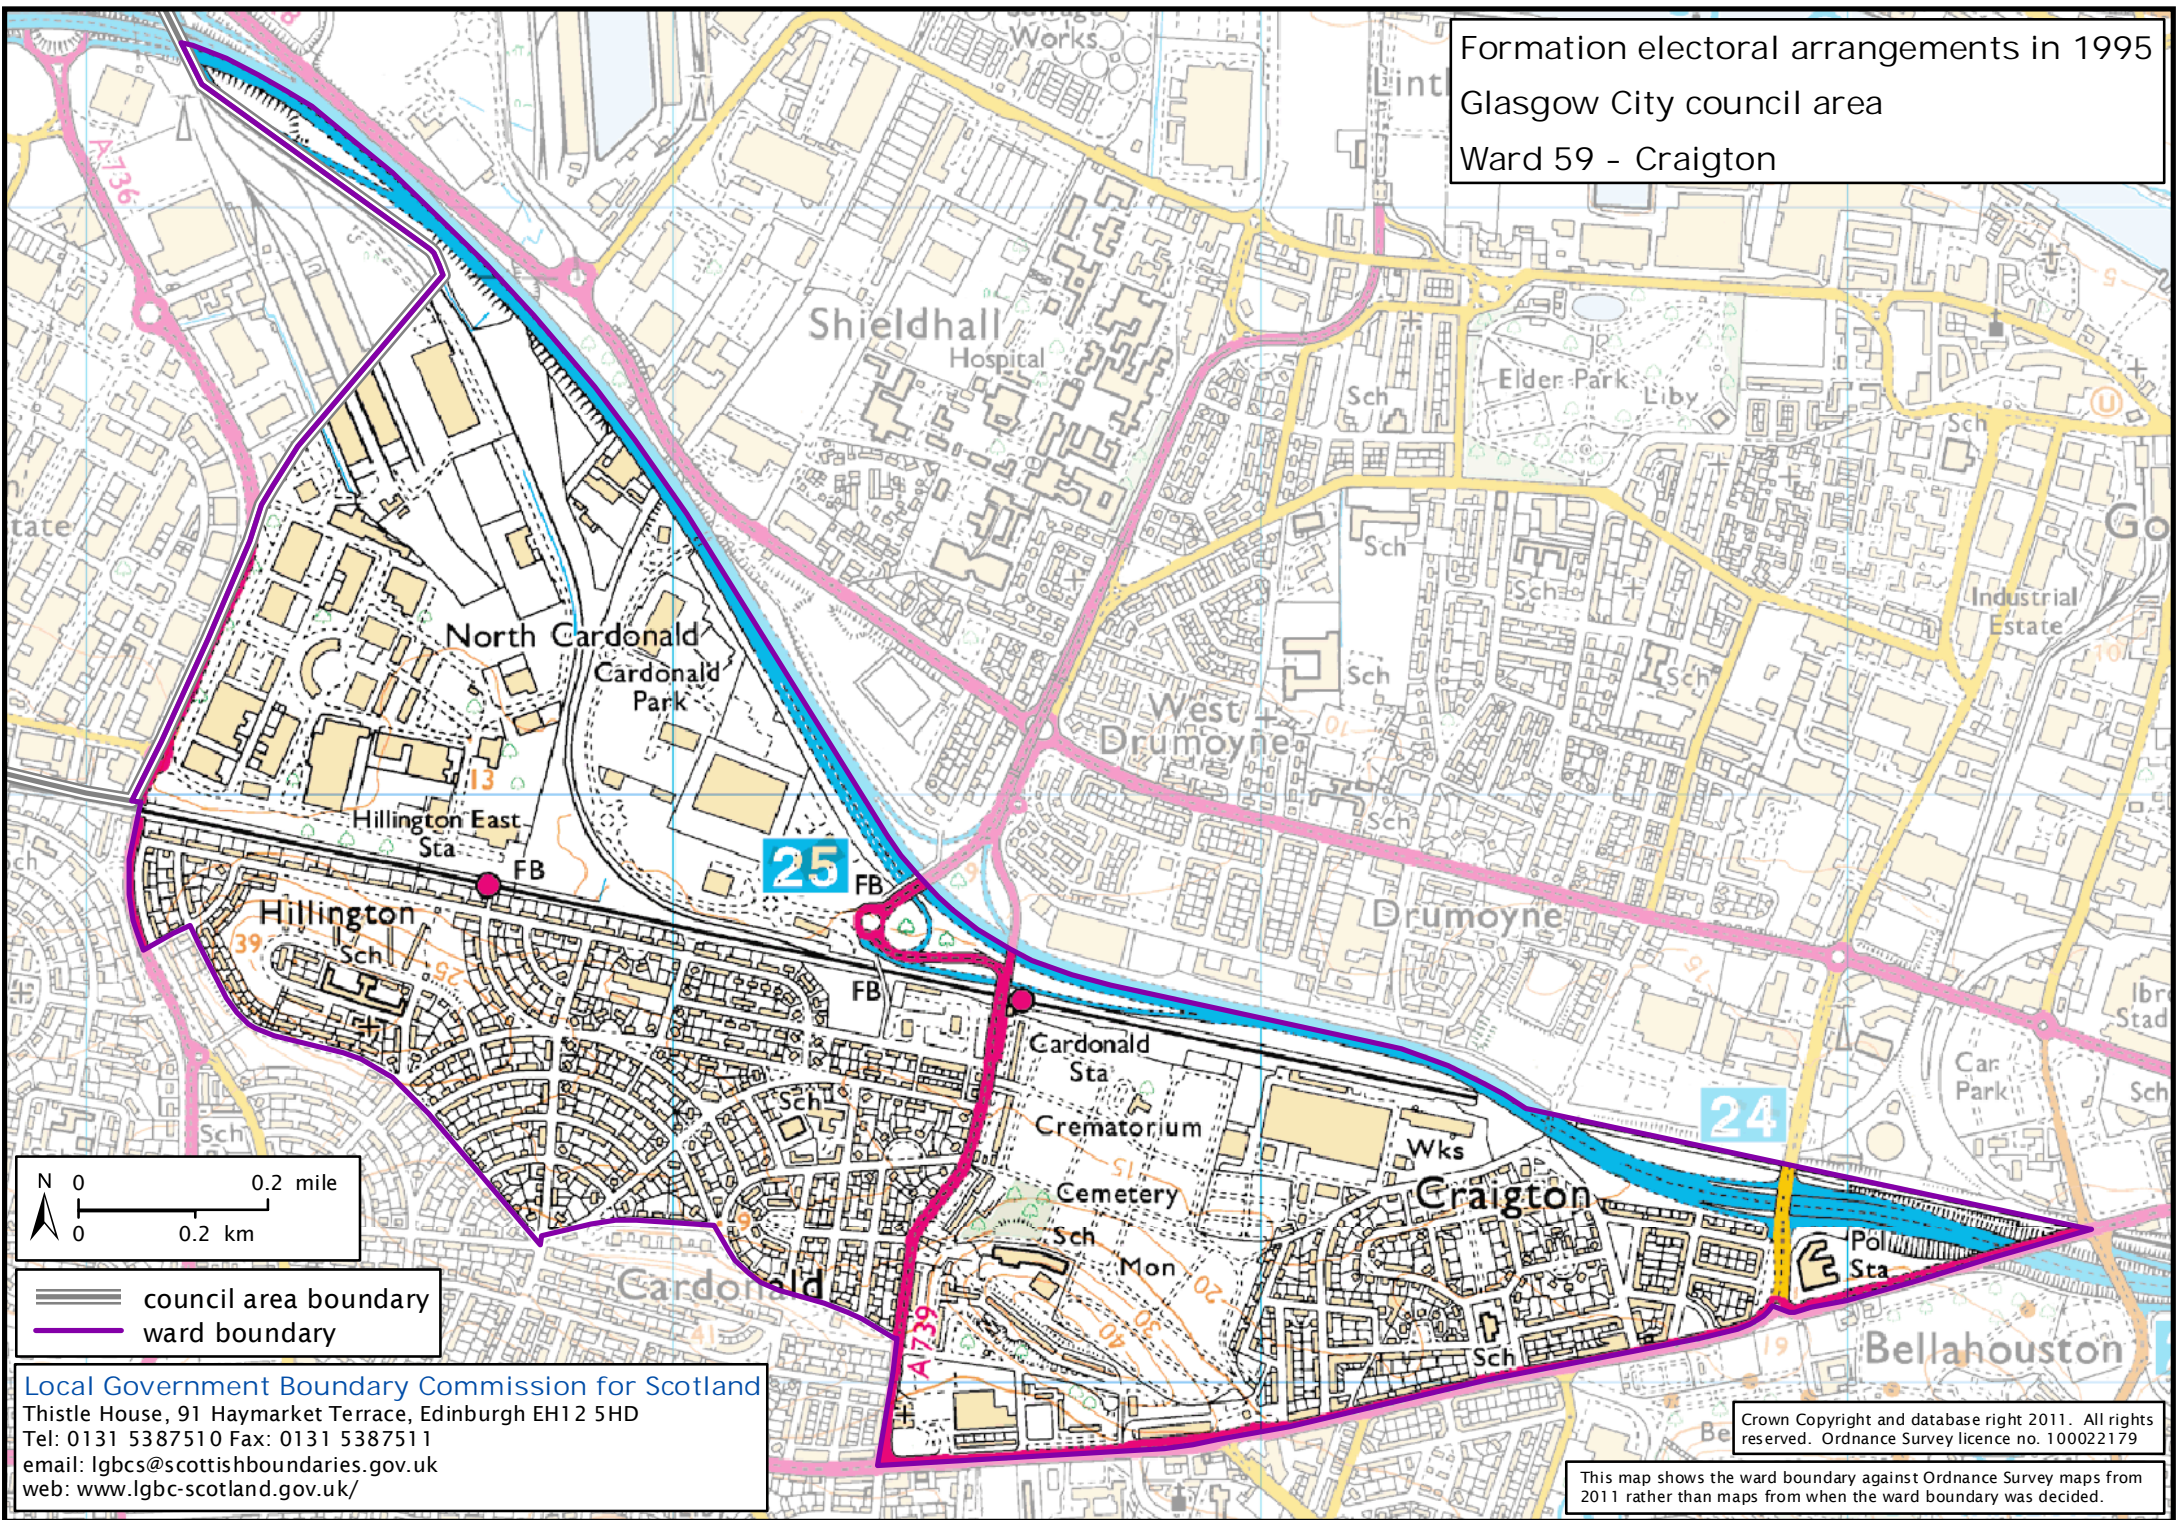

Formation electoral arrangements in 1995  
 Glasgow City council area  
 Ward 59 - Craigton

- council area boundary
- ward boundary

Local Government Boundary Commission for Scotland  
 Thistle House, 91 Haymarket Terrace, Edinburgh EH12 5HD  
 Tel: 0131 5387510 Fax: 0131 5387511  
 email: lgbc@scottishboundaries.gov.uk  
 web: www.lgbc-scotland.gov.uk/

Crown Copyright and database right 2011. All rights reserved. Ordnance Survey licence no. 100022179

This map shows the ward boundary against Ordnance Survey maps from 2011 rather than maps from when the ward boundary was decided.