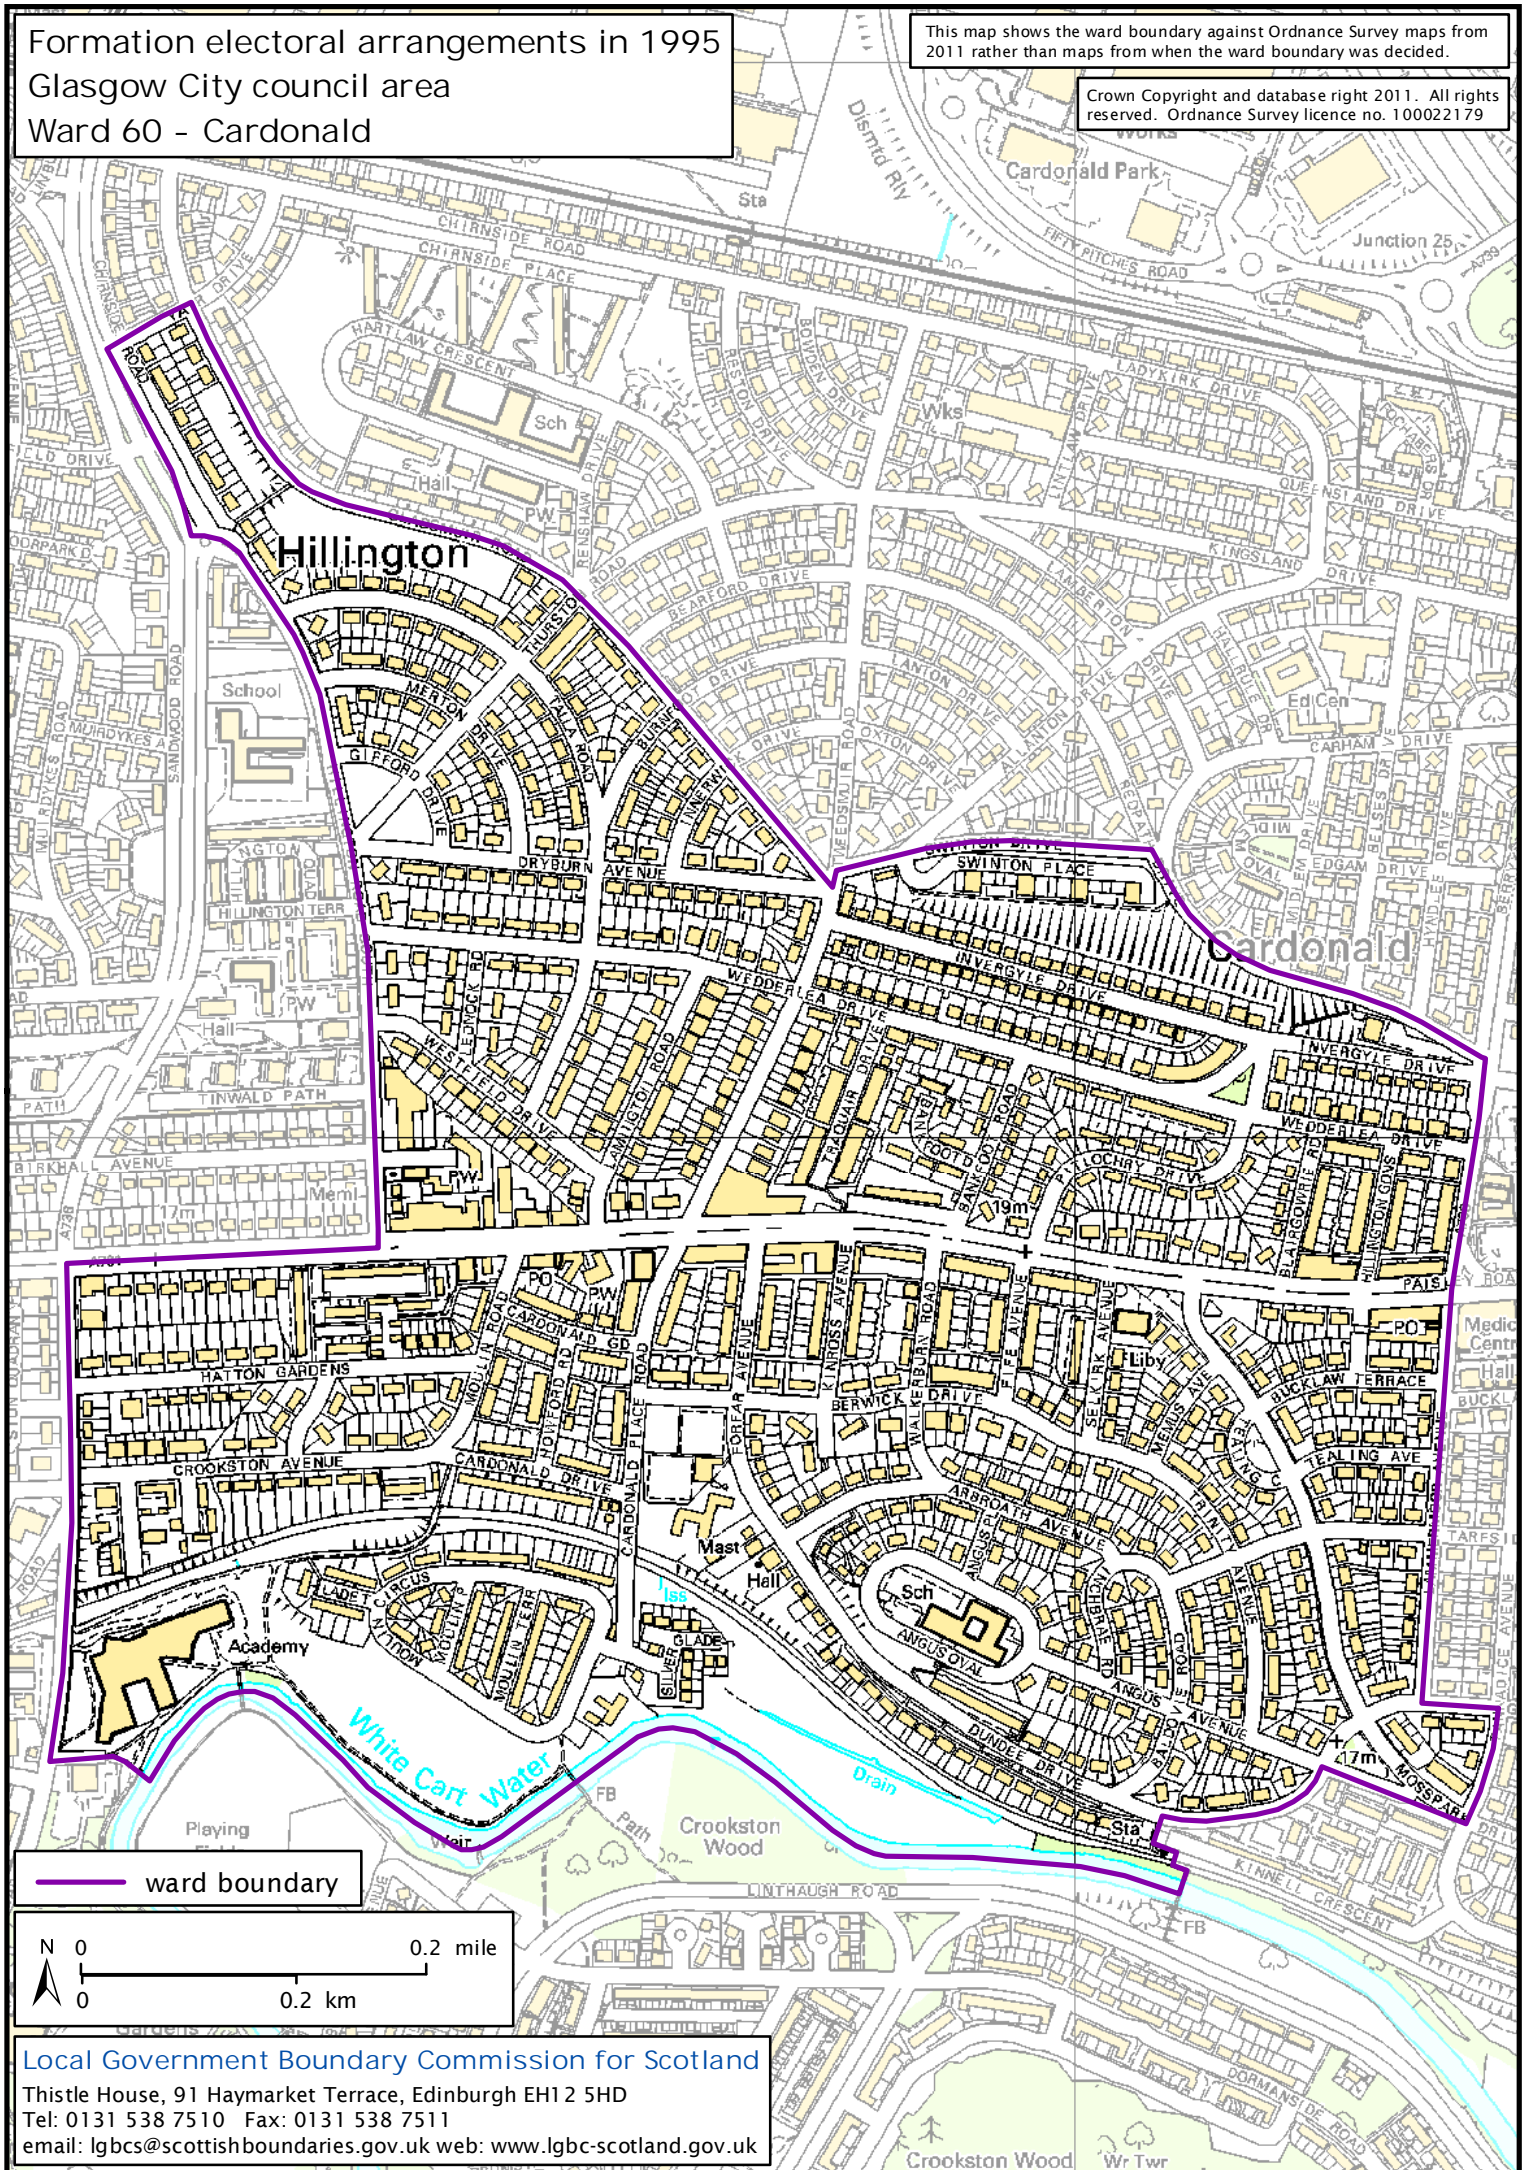

Formation electoral arrangements in 1995
Glasgow City council area
Ward 60 - Cardonald

This map shows the ward boundary against Ordnance Survey maps from 2011 rather than maps from when the ward boundary was decided.

Crown Copyright and database right 2011. All rights reserved. Ordnance Survey licence no. 100022179

ward boundary

Local Government Boundary Commission for Scotland
Thistle House, 91 Haymarket Terrace, Edinburgh EH1 2 5HD
Tel: 0131 538 7510 Fax: 0131 538 7511
email: lgbc@scottishboundaries.gov.uk web: www.lgbc-scotland.gov.uk