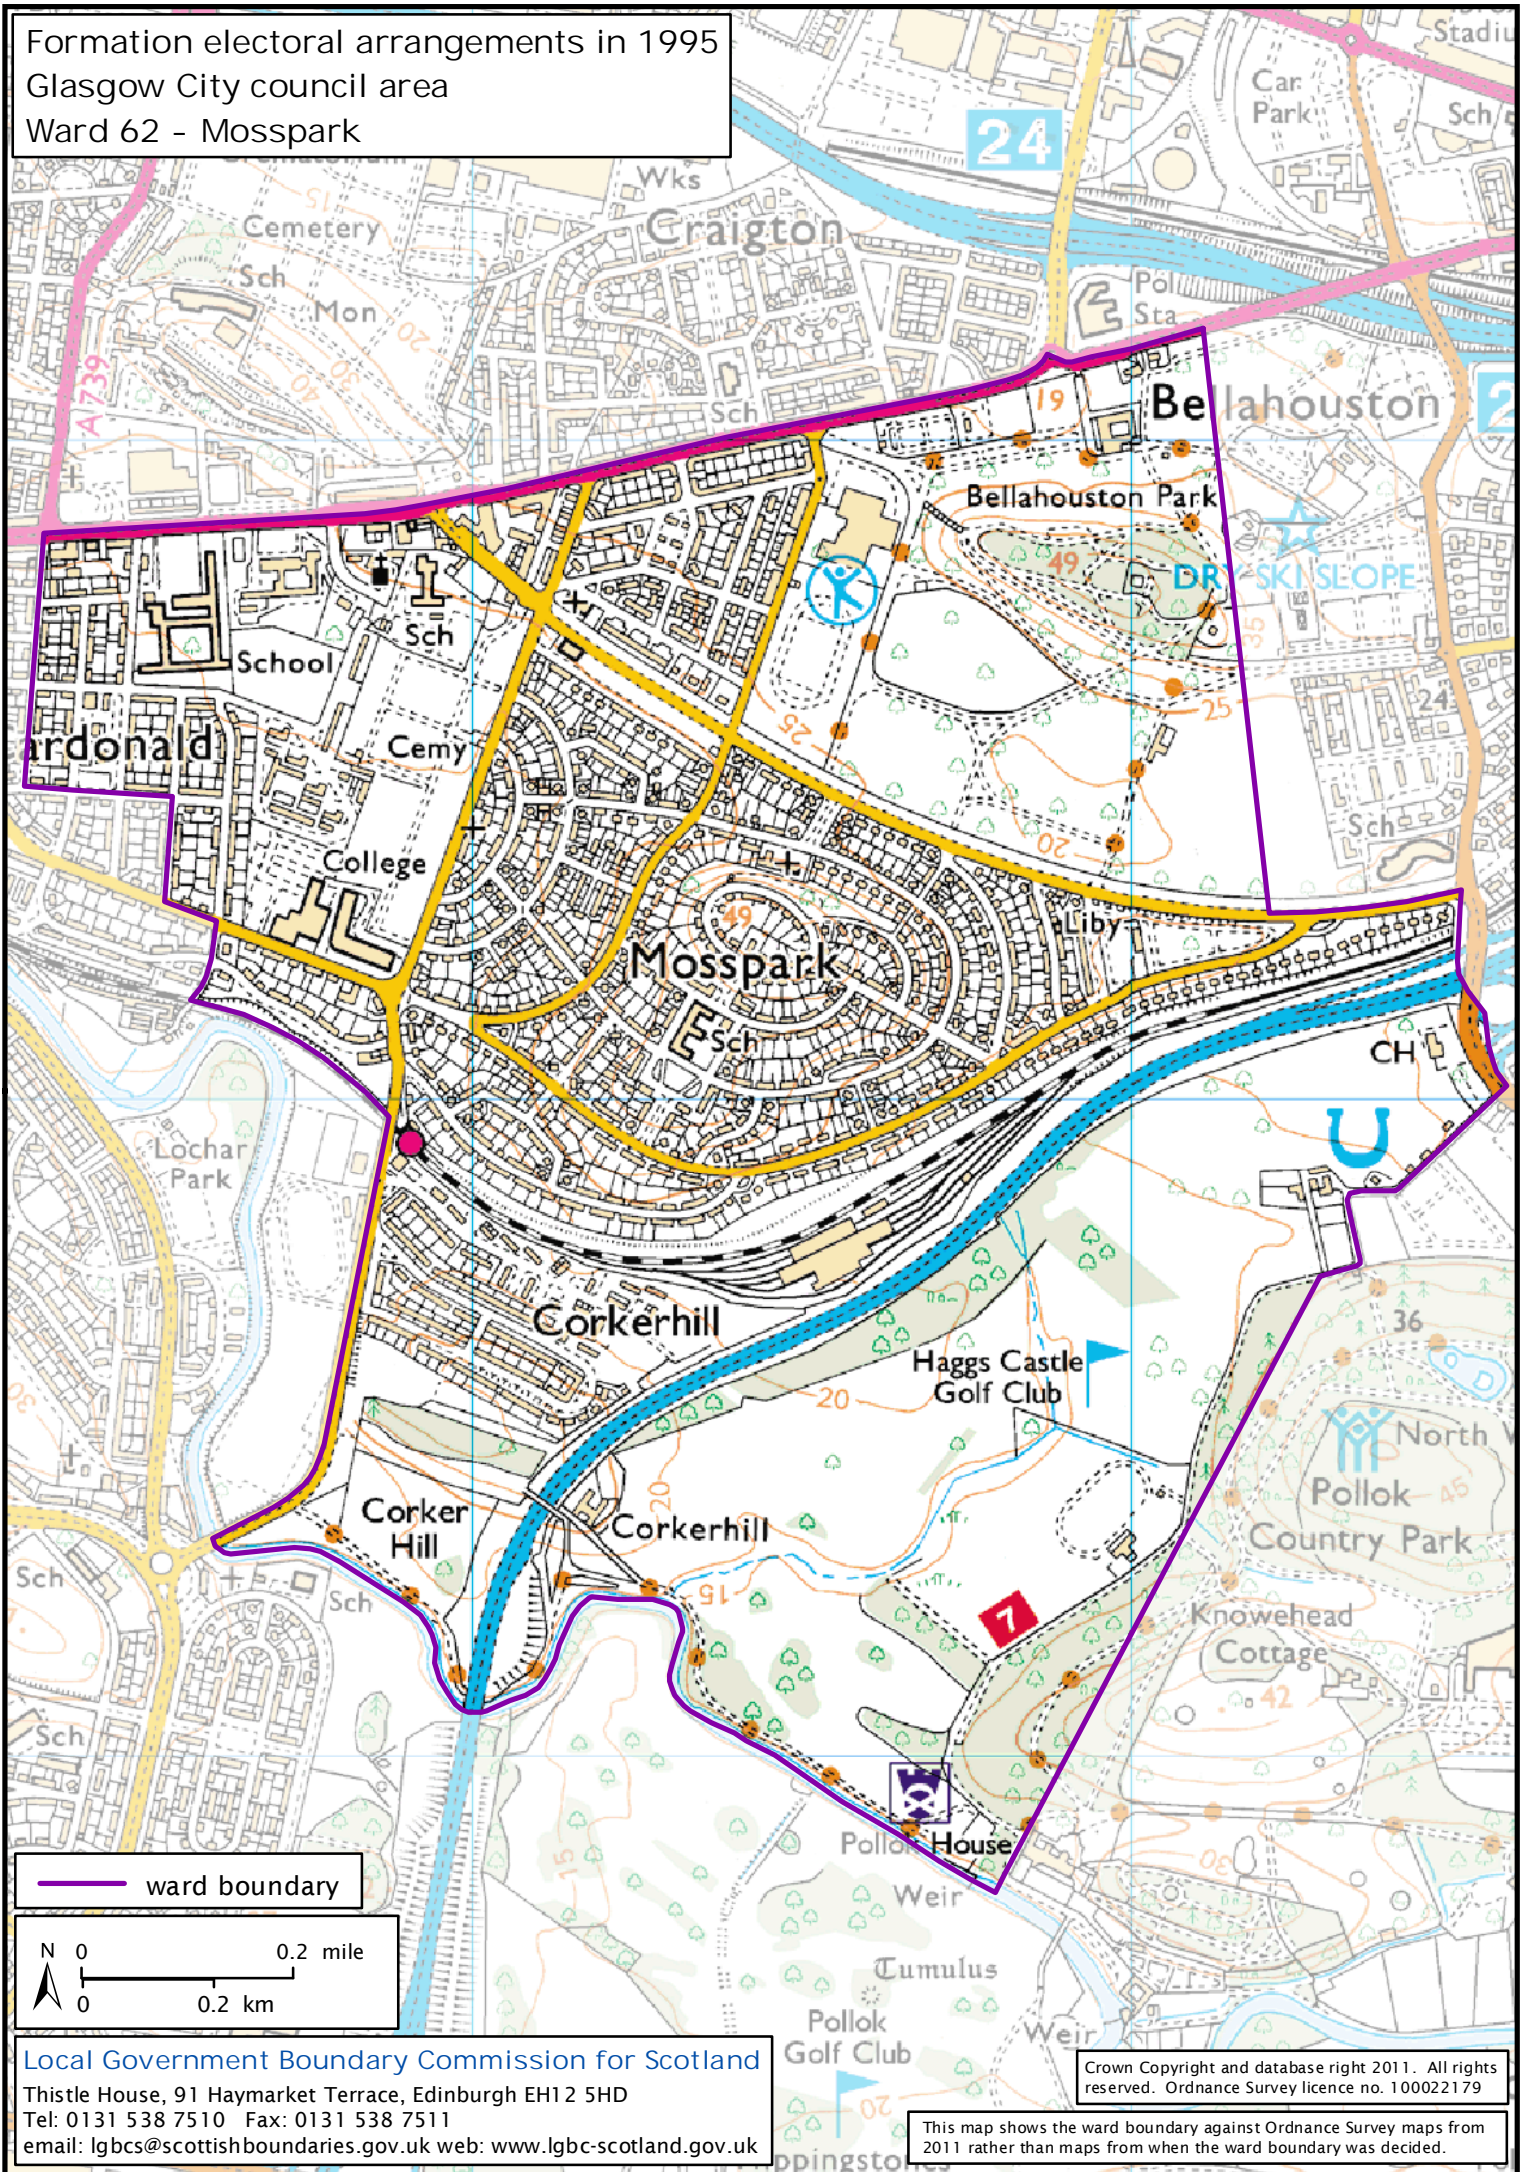

Formation electoral arrangements in 1995  
 Glasgow City council area  
 Ward 62 - Mosspark

ward boundary

Local Government Boundary Commission for Scotland  
 Thistle House, 91 Haymarket Terrace, Edinburgh EH12 5HD  
 Tel: 0131 538 7510 Fax: 0131 538 7511  
 email: lgbc@scottishboundaries.gov.uk web: www.lgbc-scotland.gov.uk

Crown Copyright and database right 2011. All rights reserved. Ordnance Survey licence no. 100022179

This map shows the ward boundary against Ordnance Survey maps from 2011 rather than maps from when the ward boundary was decided.