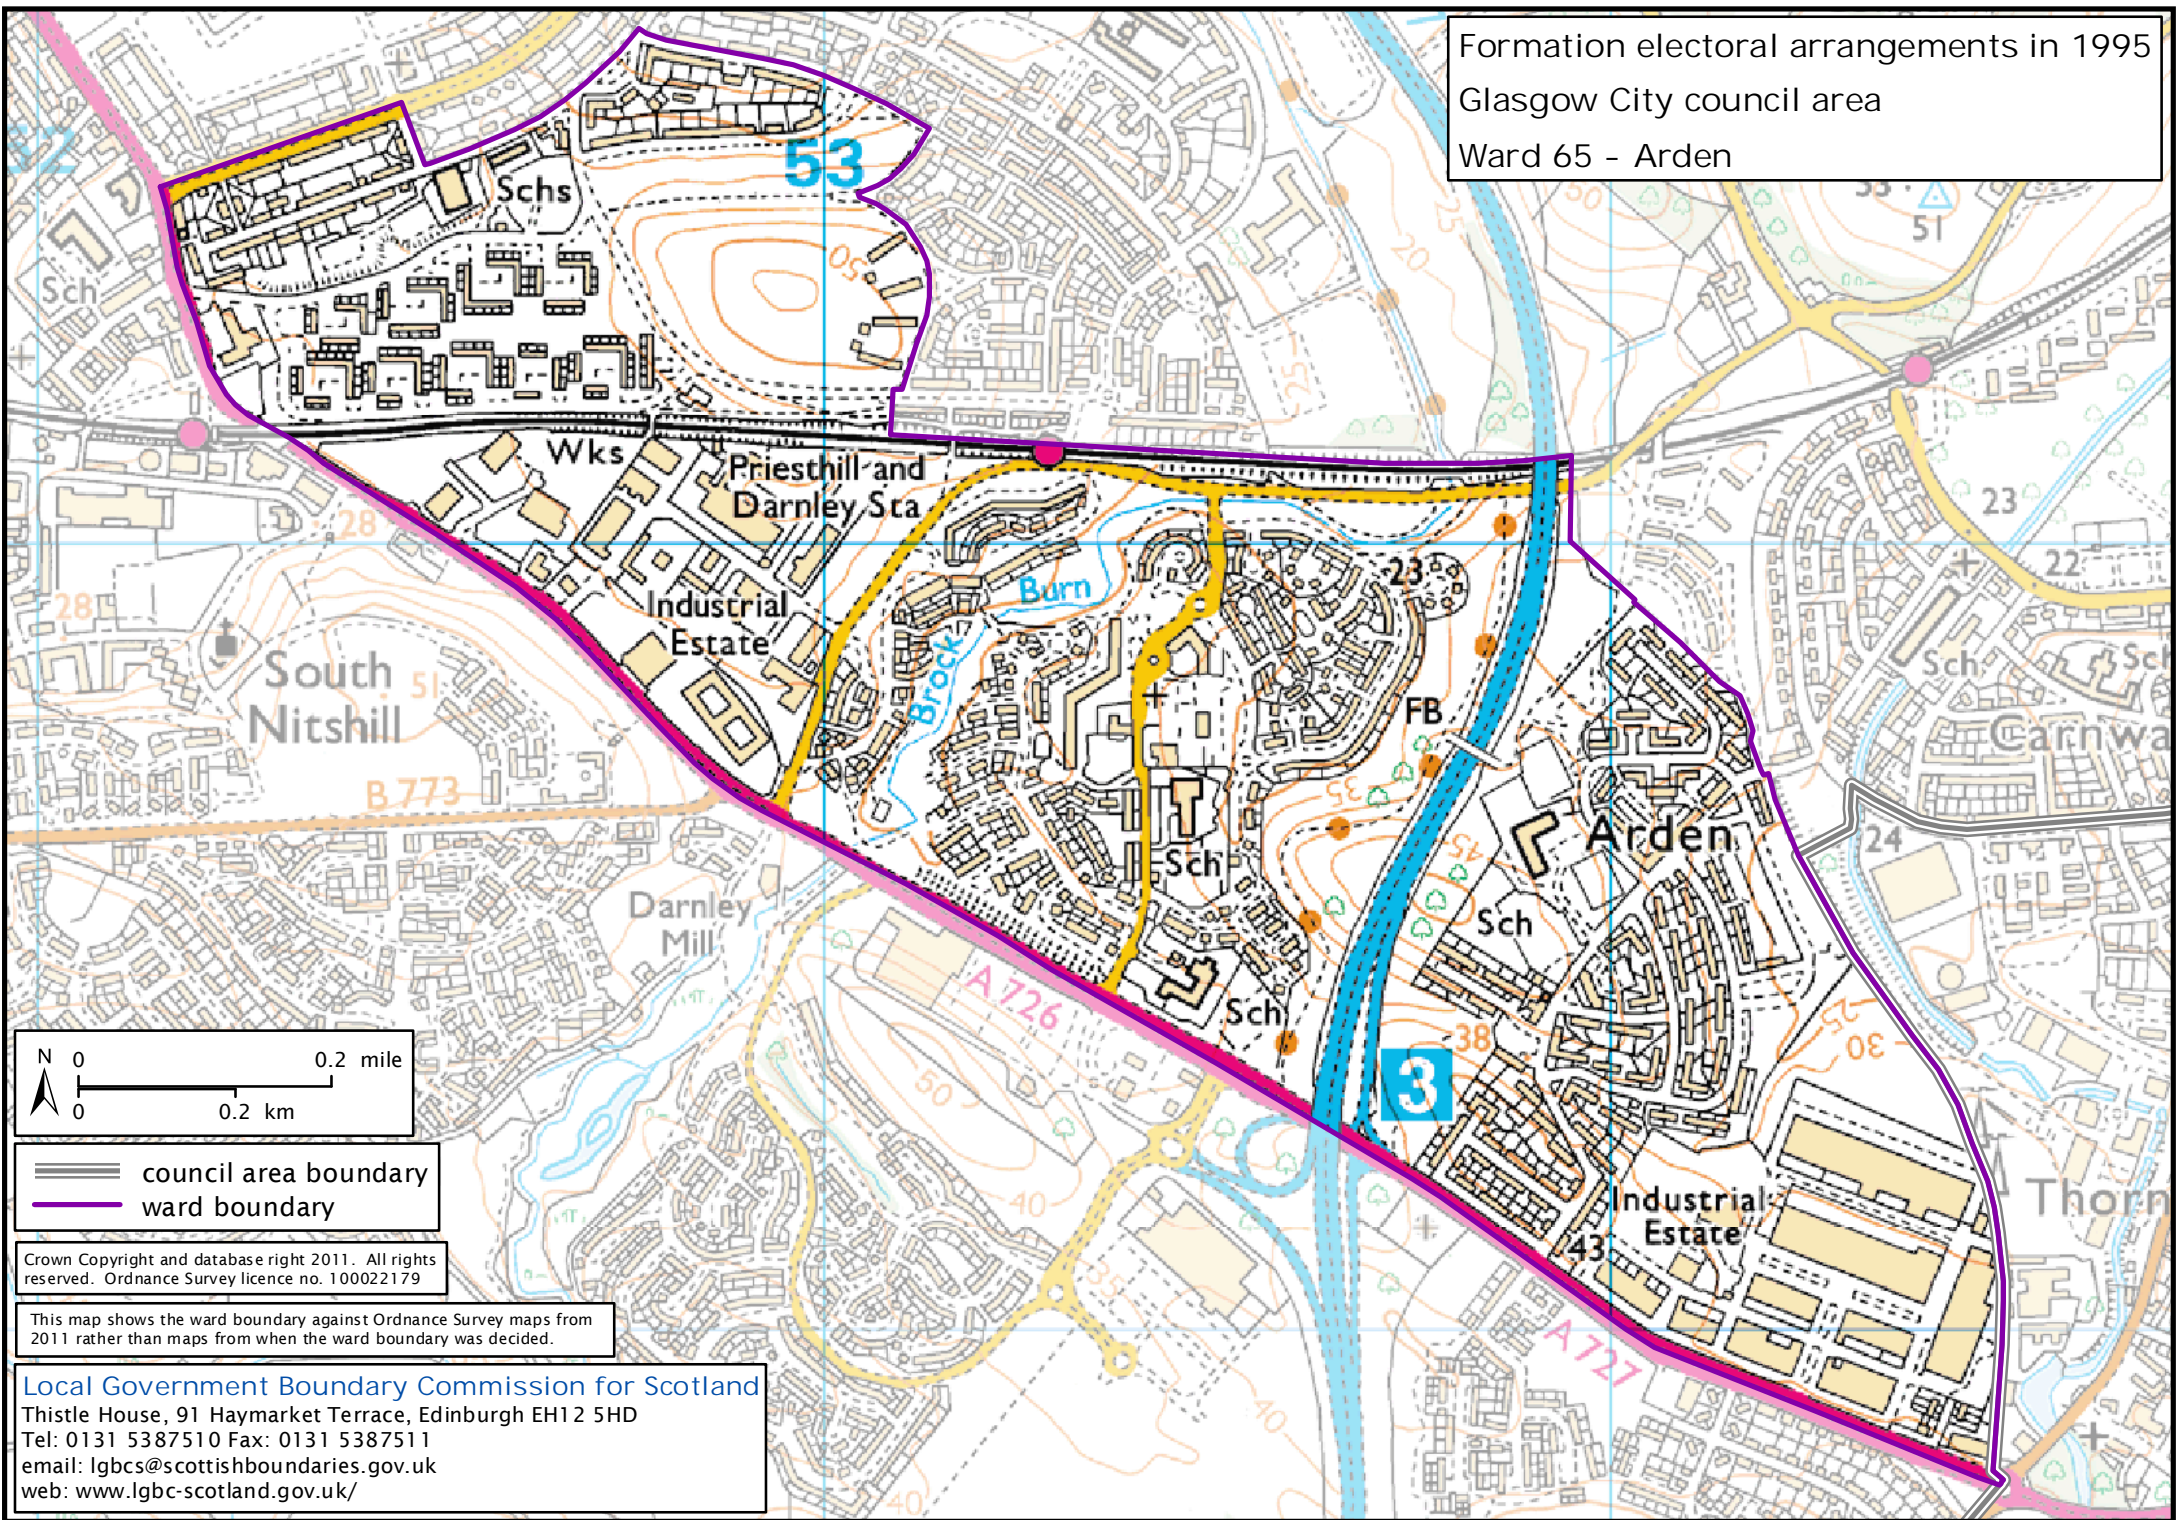

Formation electoral arrangements in 1995  
Glasgow City council area  
Ward 65 - Arden

==== council area boundary  
—— ward boundary

Crown Copyright and database right 2011. All rights reserved. Ordnance Survey licence no. 100022179

This map shows the ward boundary against Ordnance Survey maps from 2011 rather than maps from when the ward boundary was decided.

Local Government Boundary Commission for Scotland  
Thistle House, 91 Haymarket Terrace, Edinburgh EH12 5HD  
Tel: 0131 5387510 Fax: 0131 5387511  
email: lgbc@scottishboundaries.gov.uk  
web: www.lgbc-scotland.gov.uk/