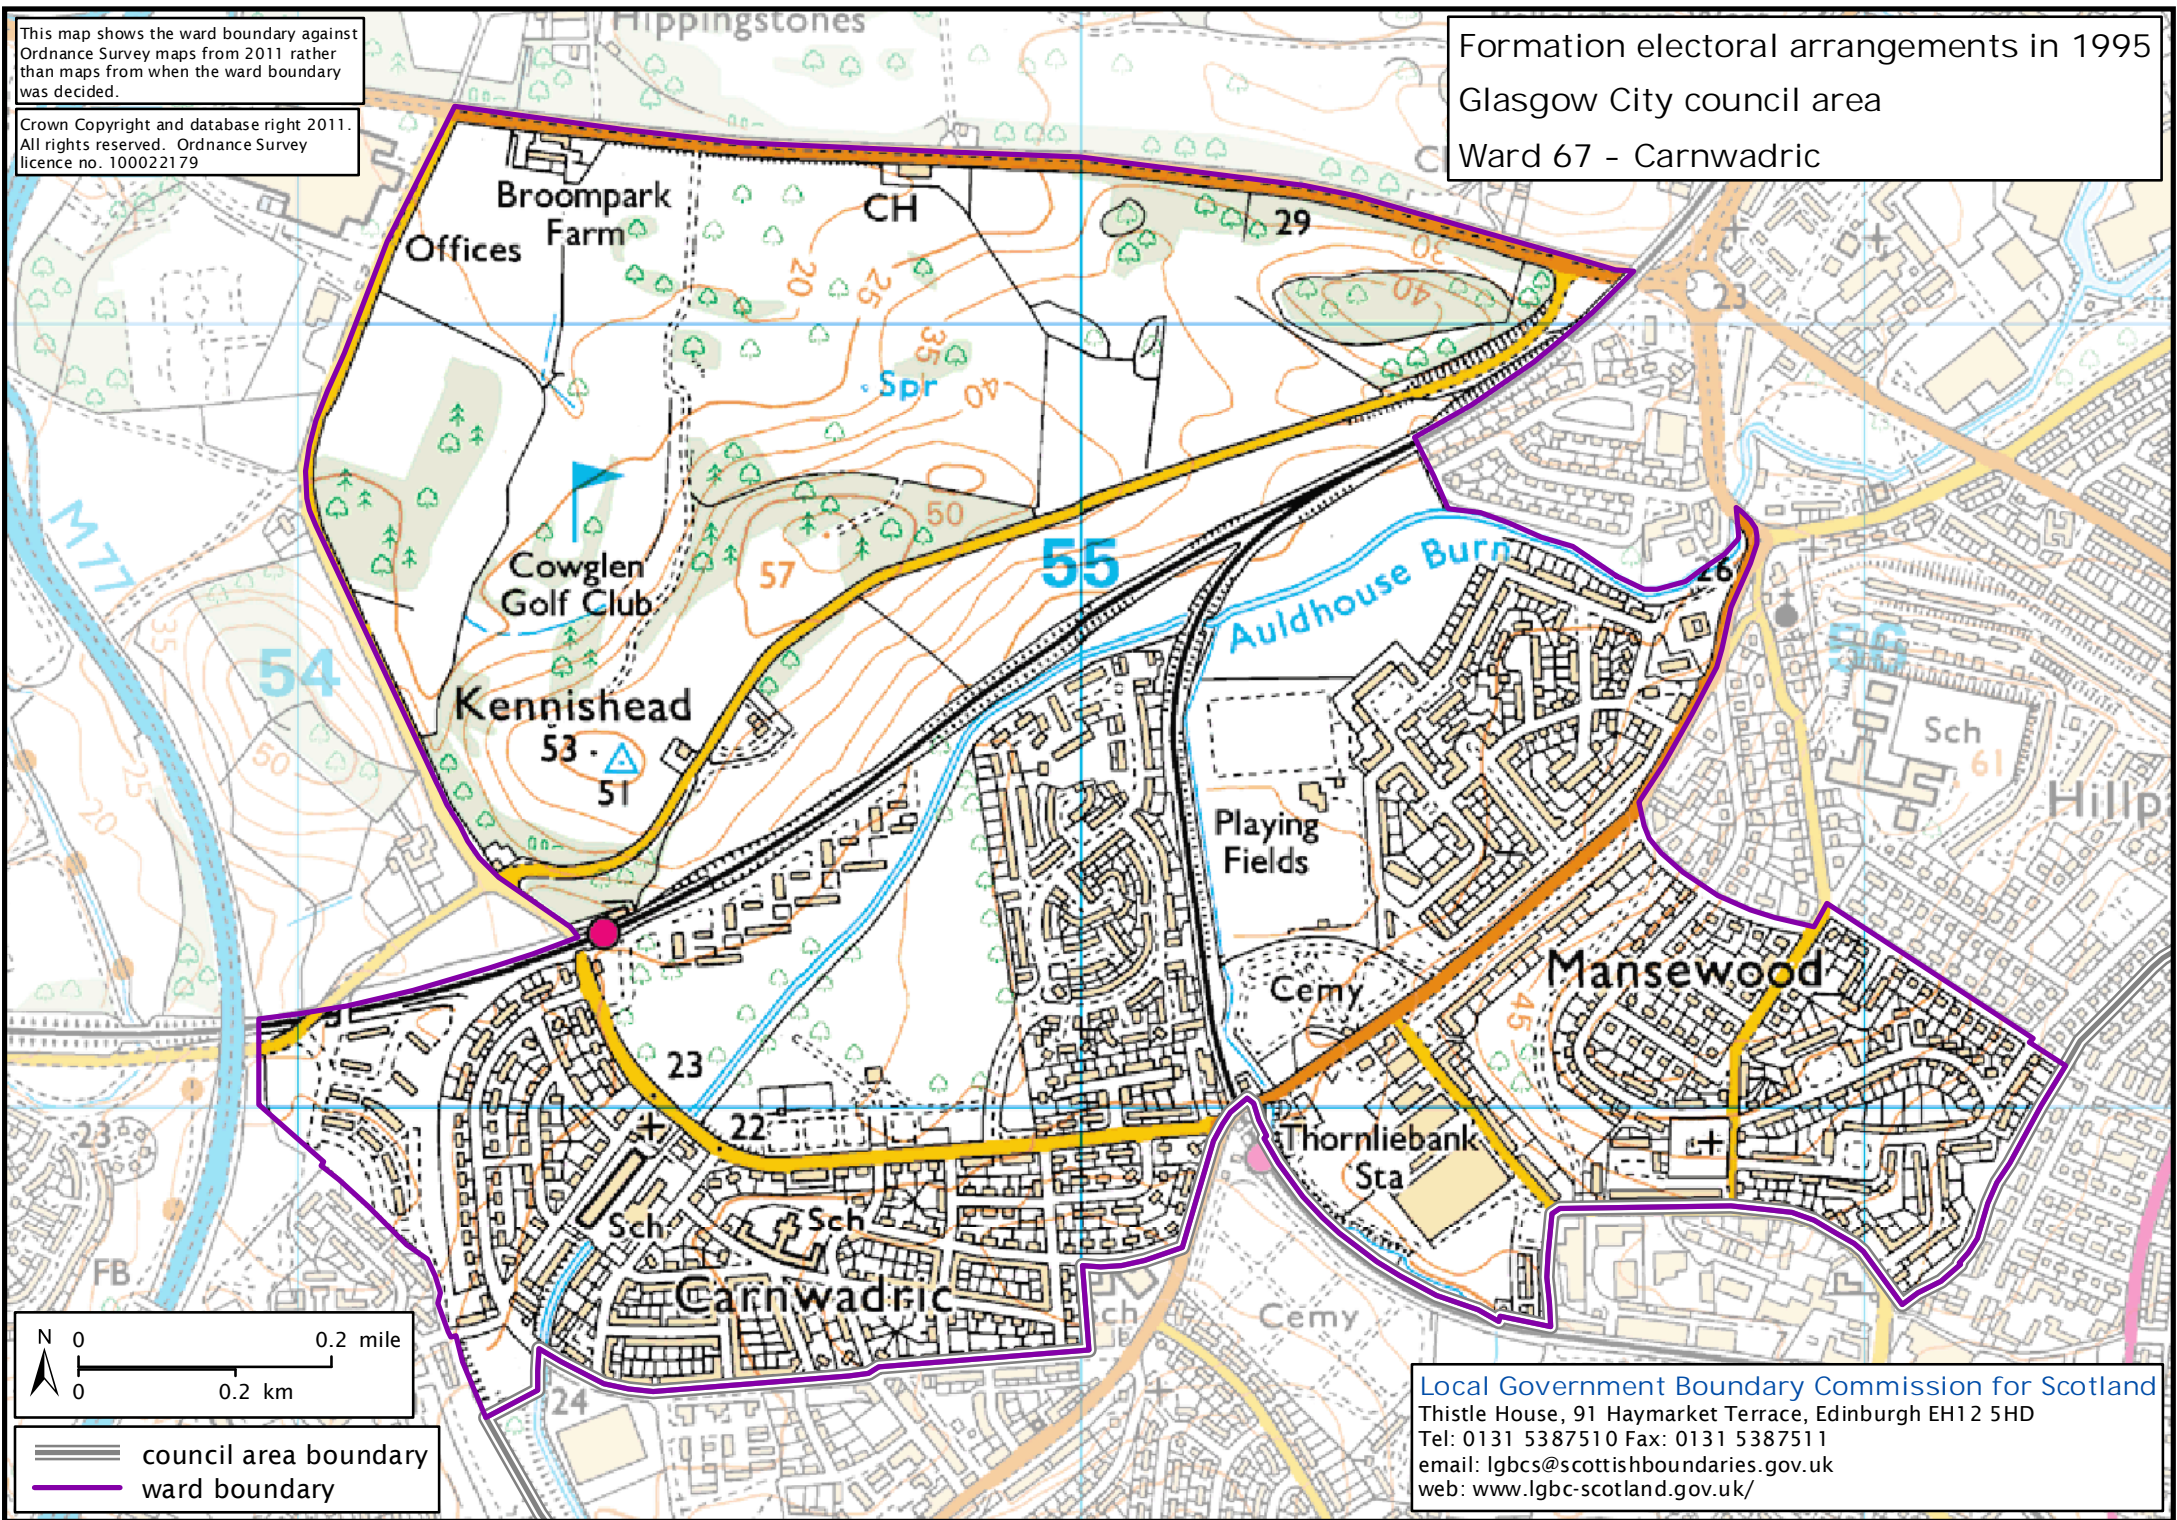

This map shows the ward boundary against Ordnance Survey maps from 2011 rather than maps from when the ward boundary was decided.

Crown Copyright and database right 2011. All rights reserved. Ordnance Survey licence no. 100022179

Formation electoral arrangements in 1995
Glasgow City council area
Ward 67 - Carnwadic

— council area boundary
— ward boundary

Local Government Boundary Commission for Scotland
Thistle House, 91 Haymarket Terrace, Edinburgh EH12 5HD
Tel: 0131 5387510 Fax: 0131 5387511
email: lgbc@scottishboundaries.gov.uk
web: www.lgbc-scotland.gov.uk/