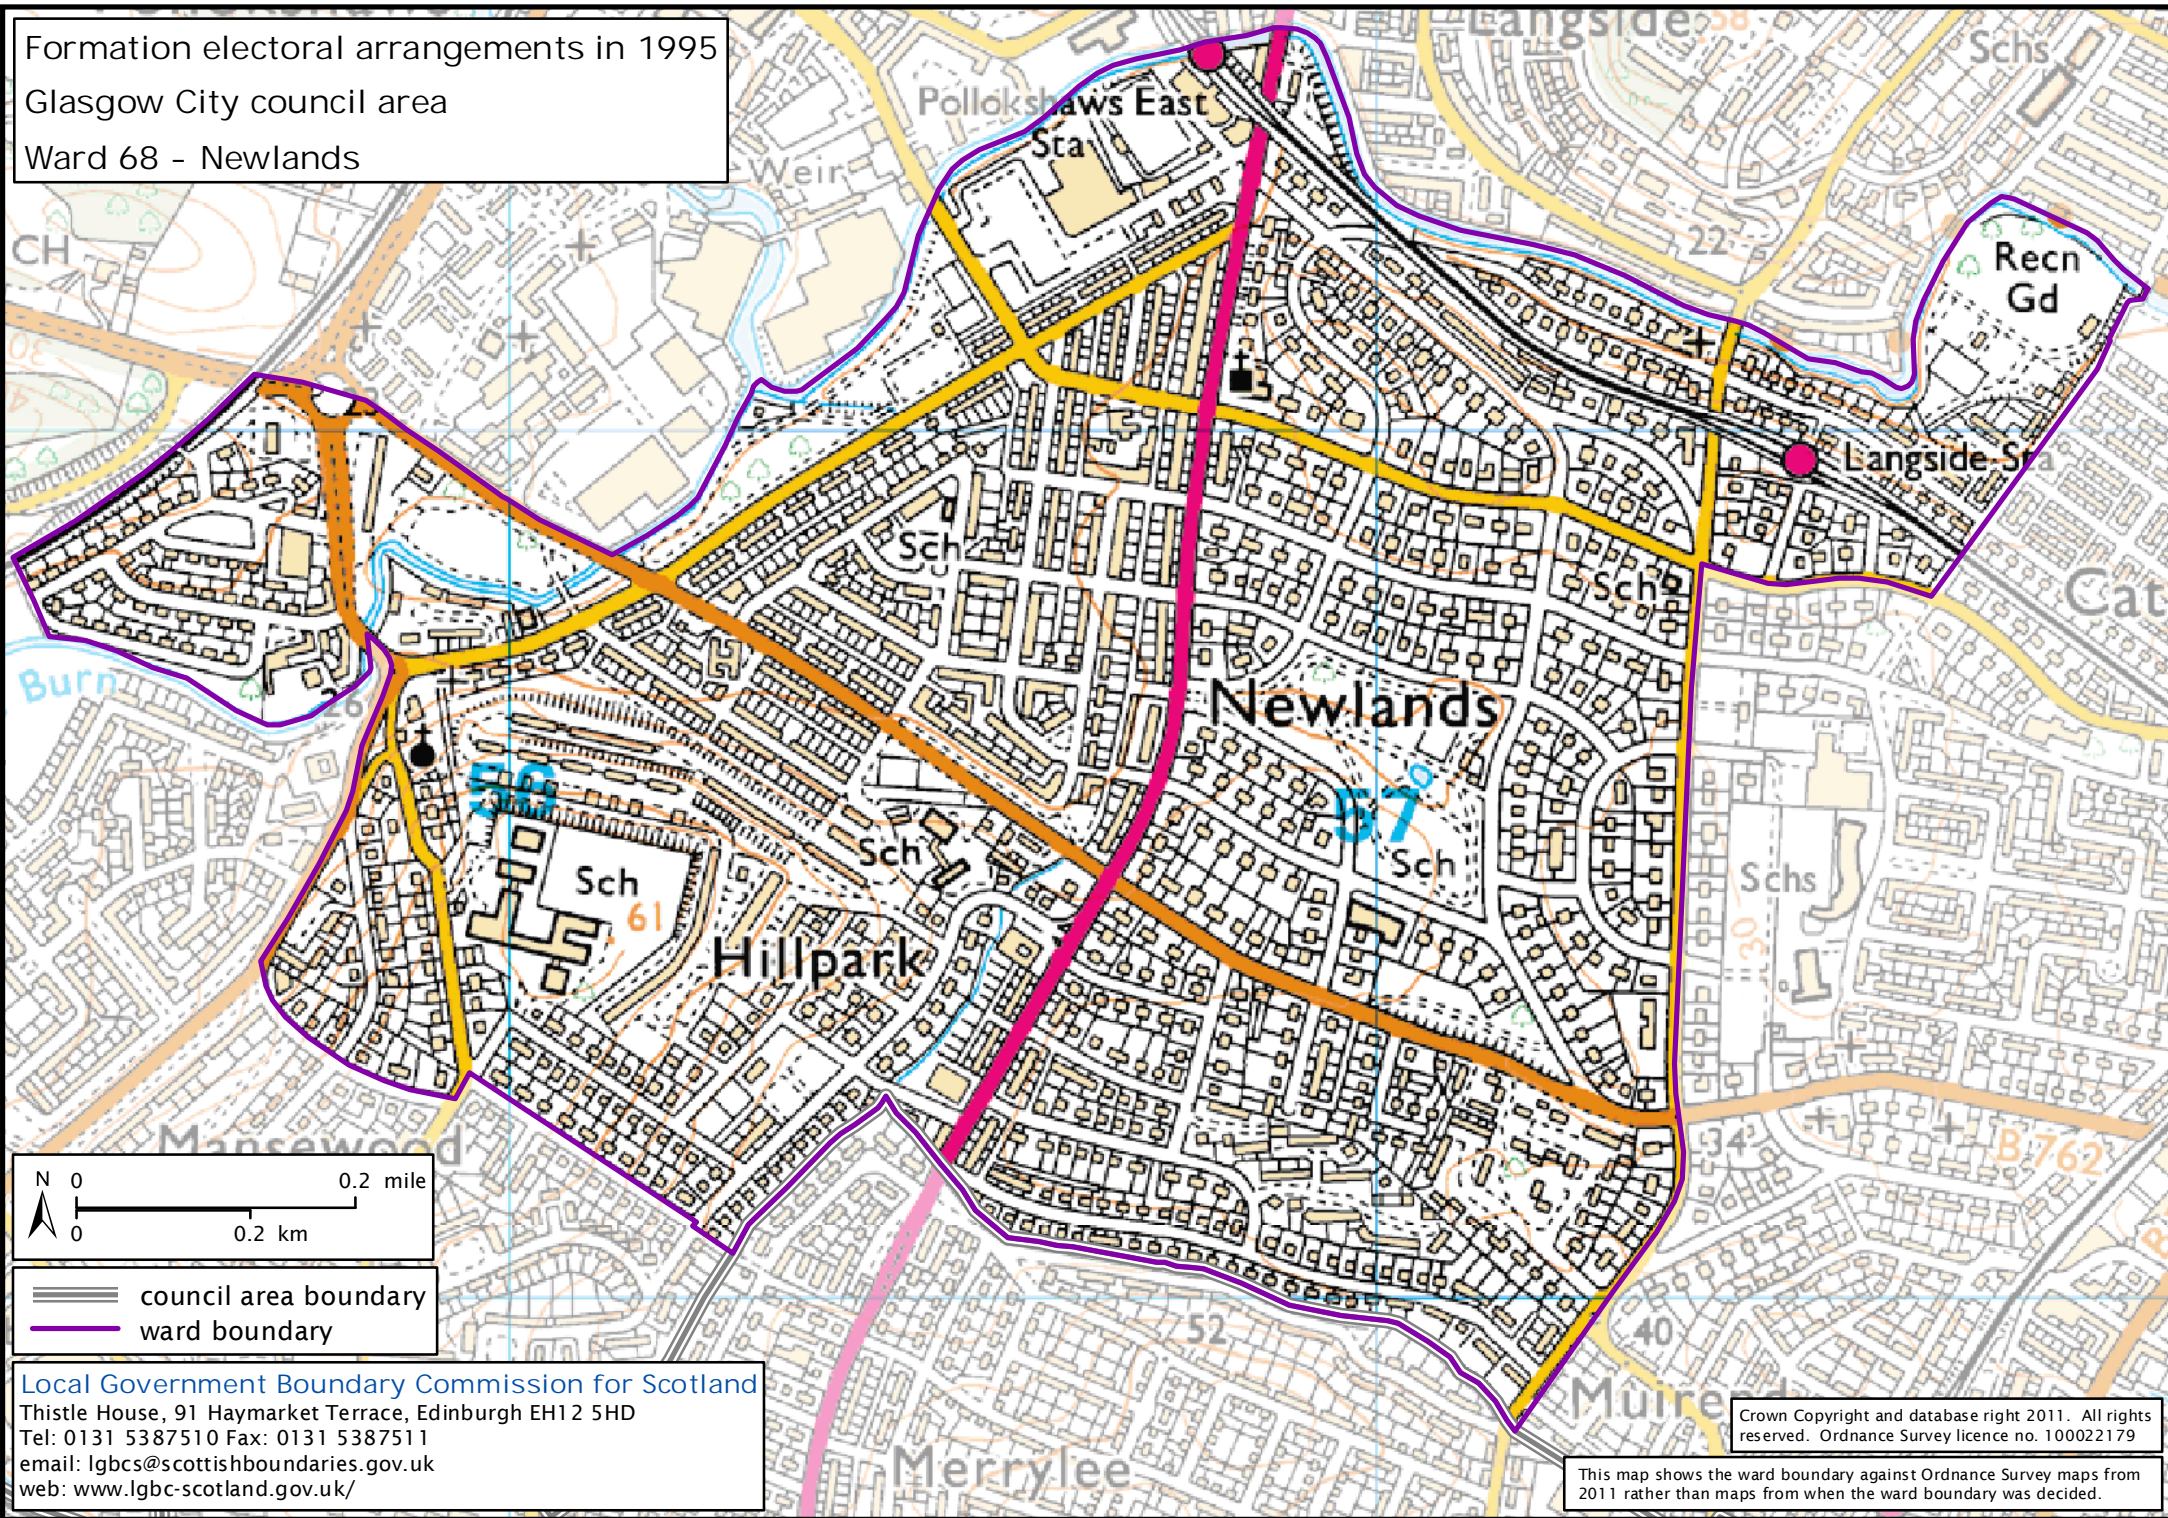

Formation electoral arrangements in 1995

Glasgow City council area

Ward 68 - Newlands

— council area boundary
— ward boundary

Local Government Boundary Commission for Scotland
Thistle House, 91 Haymarket Terrace, Edinburgh EH12 5HD
Tel: 0131 5387510 Fax: 0131 5387511
email: lgbc@scottishboundaries.gov.uk
web: www.lgbc-scotland.gov.uk/

Crown Copyright and database right 2011. All rights reserved. Ordnance Survey licence no. 100022179

This map shows the ward boundary against Ordnance Survey maps from 2011 rather than maps from when the ward boundary was decided.