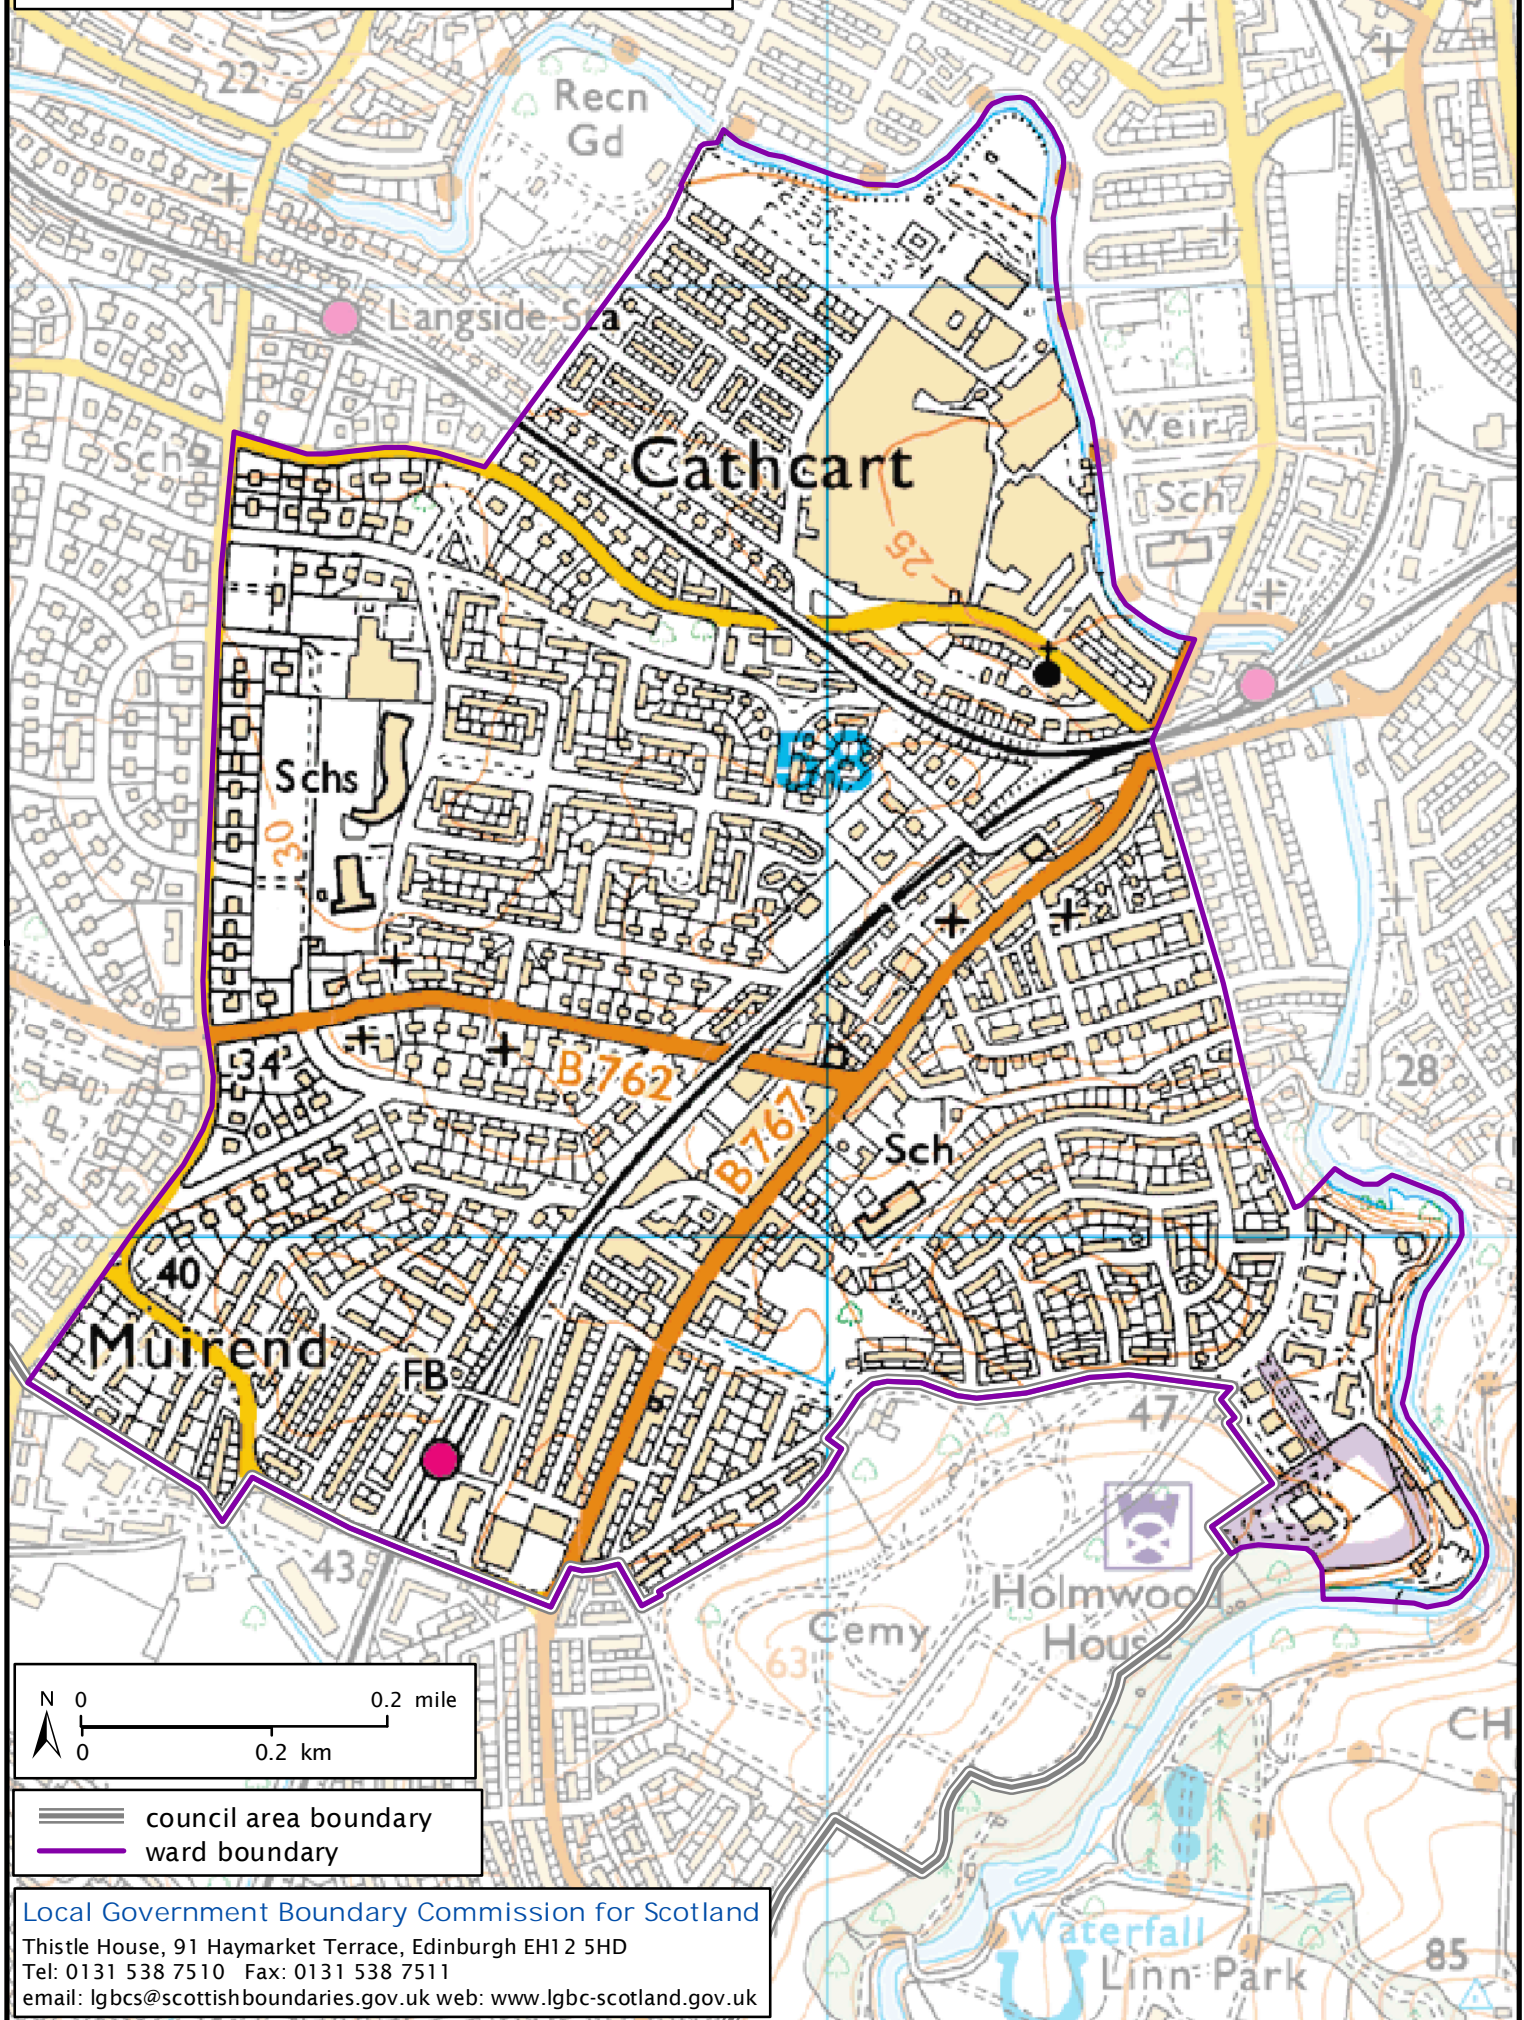

Formation electoral arrangements in 1995  
Glasgow City council area  
Ward 69 - Cathcart

This map shows the ward boundary against Ordnance Survey maps from 2011 rather than maps from when the ward boundary was decided.

Crown Copyright and database right 2011. All rights reserved. Ordnance Survey licence no. 100022179

Local Government Boundary Commission for Scotland

Thistle House, 91 Haymarket Terrace, Edinburgh EH1 2 5HD