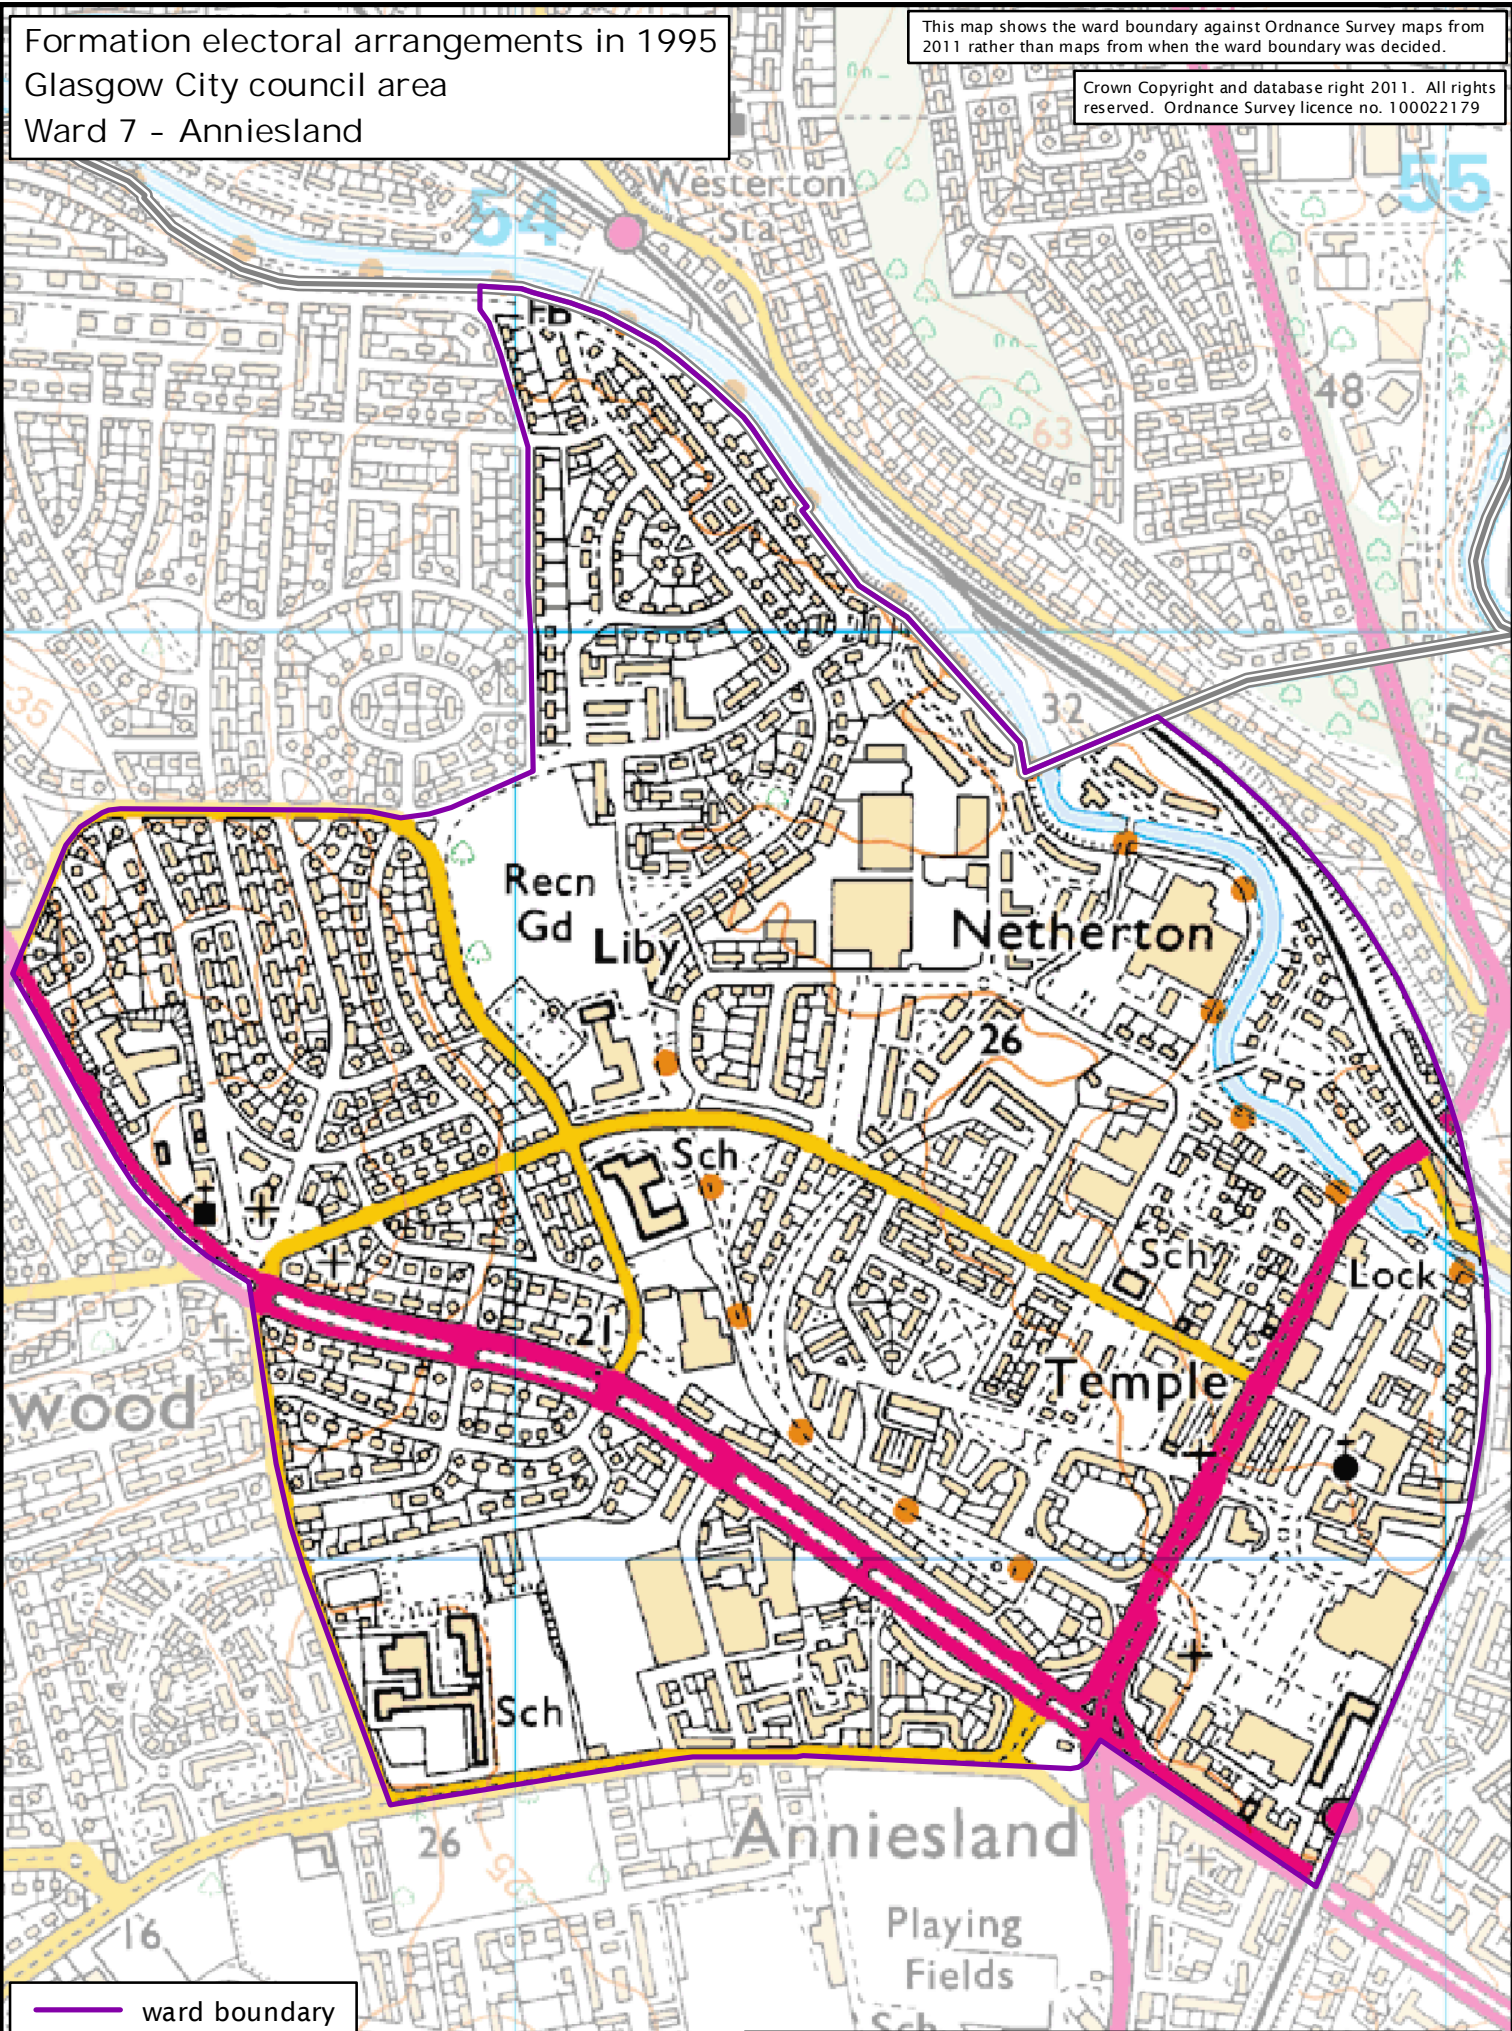

Formation electoral arrangements in 1995
Glasgow City council area
Ward 7 - Anniesland

This map shows the ward boundary against Ordnance Survey maps from 2011 rather than maps from when the ward boundary was decided.

Crown Copyright and database right 2011. All rights reserved. Ordnance Survey licence no. 100022179

ward boundary

Local Government Boundary Commission for Scotland
Thistle House, 91 Haymarket Terrace, Edinburgh EH1 2 5HD
Tel: 0131 538 7510 Fax: 0131 538 7511
email: lgbcscottishboundaries.gov.uk web: www.lgbc-scotland.gov.uk