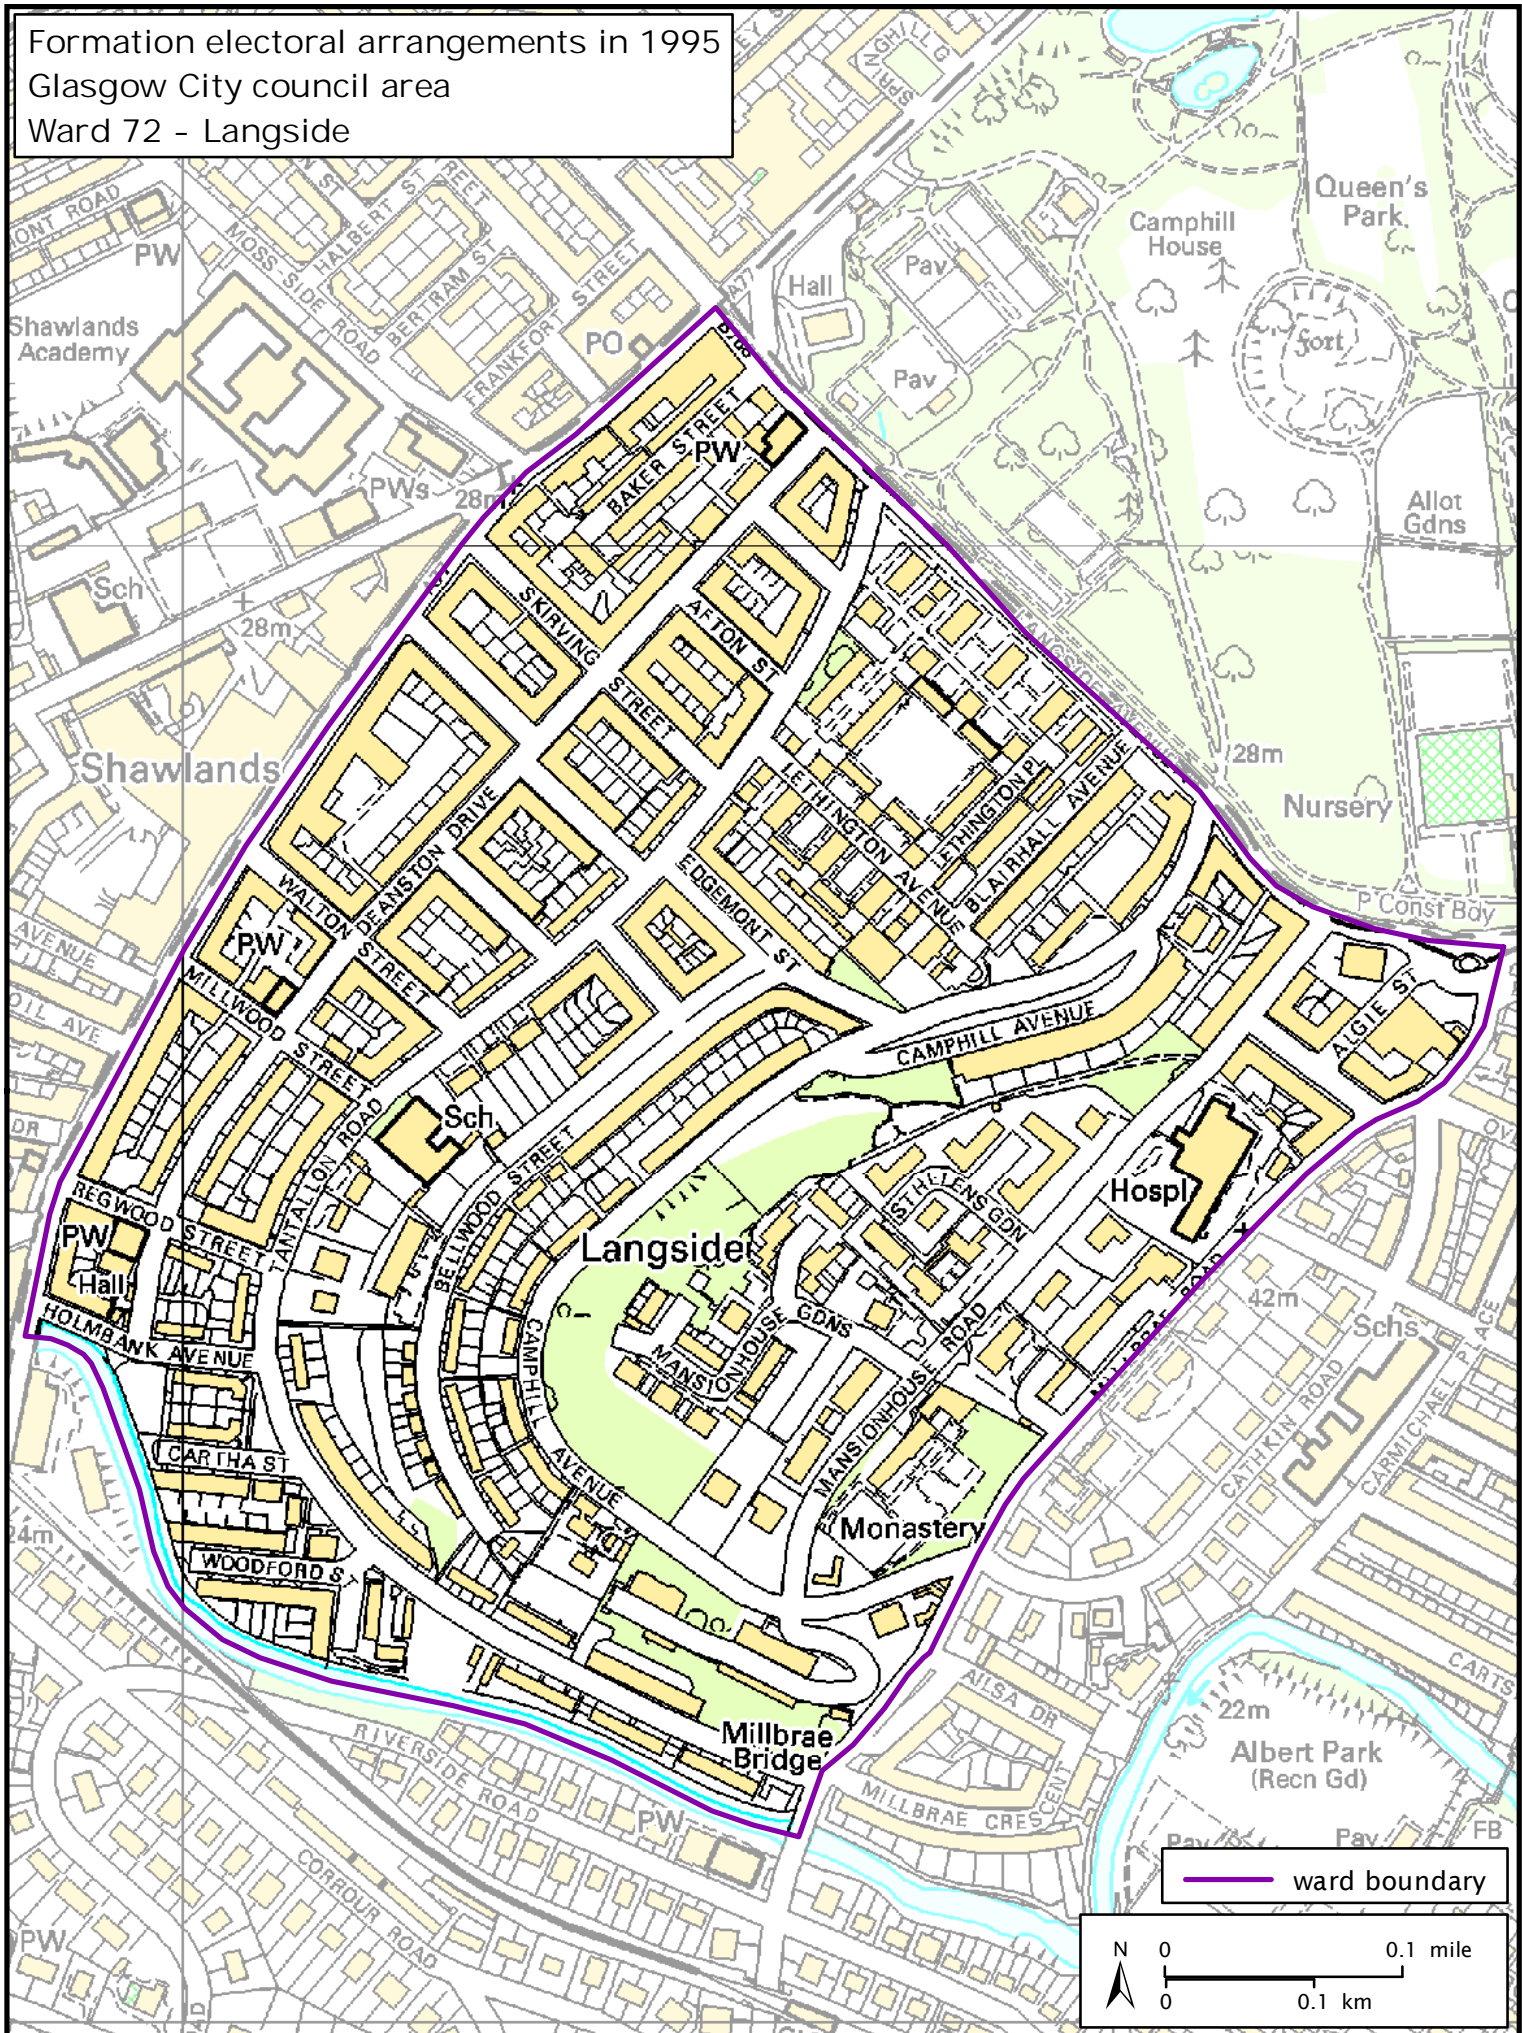

Formation electoral arrangements in 1995
 Glasgow City council area
 Ward 72 - Langside

Crown Copyright and database right 2011. All rights reserved. Ordnance Survey licence no. 100022179

This map shows the ward boundary against Ordnance Survey maps from 2011 rather than maps from when the ward boundary was decided.