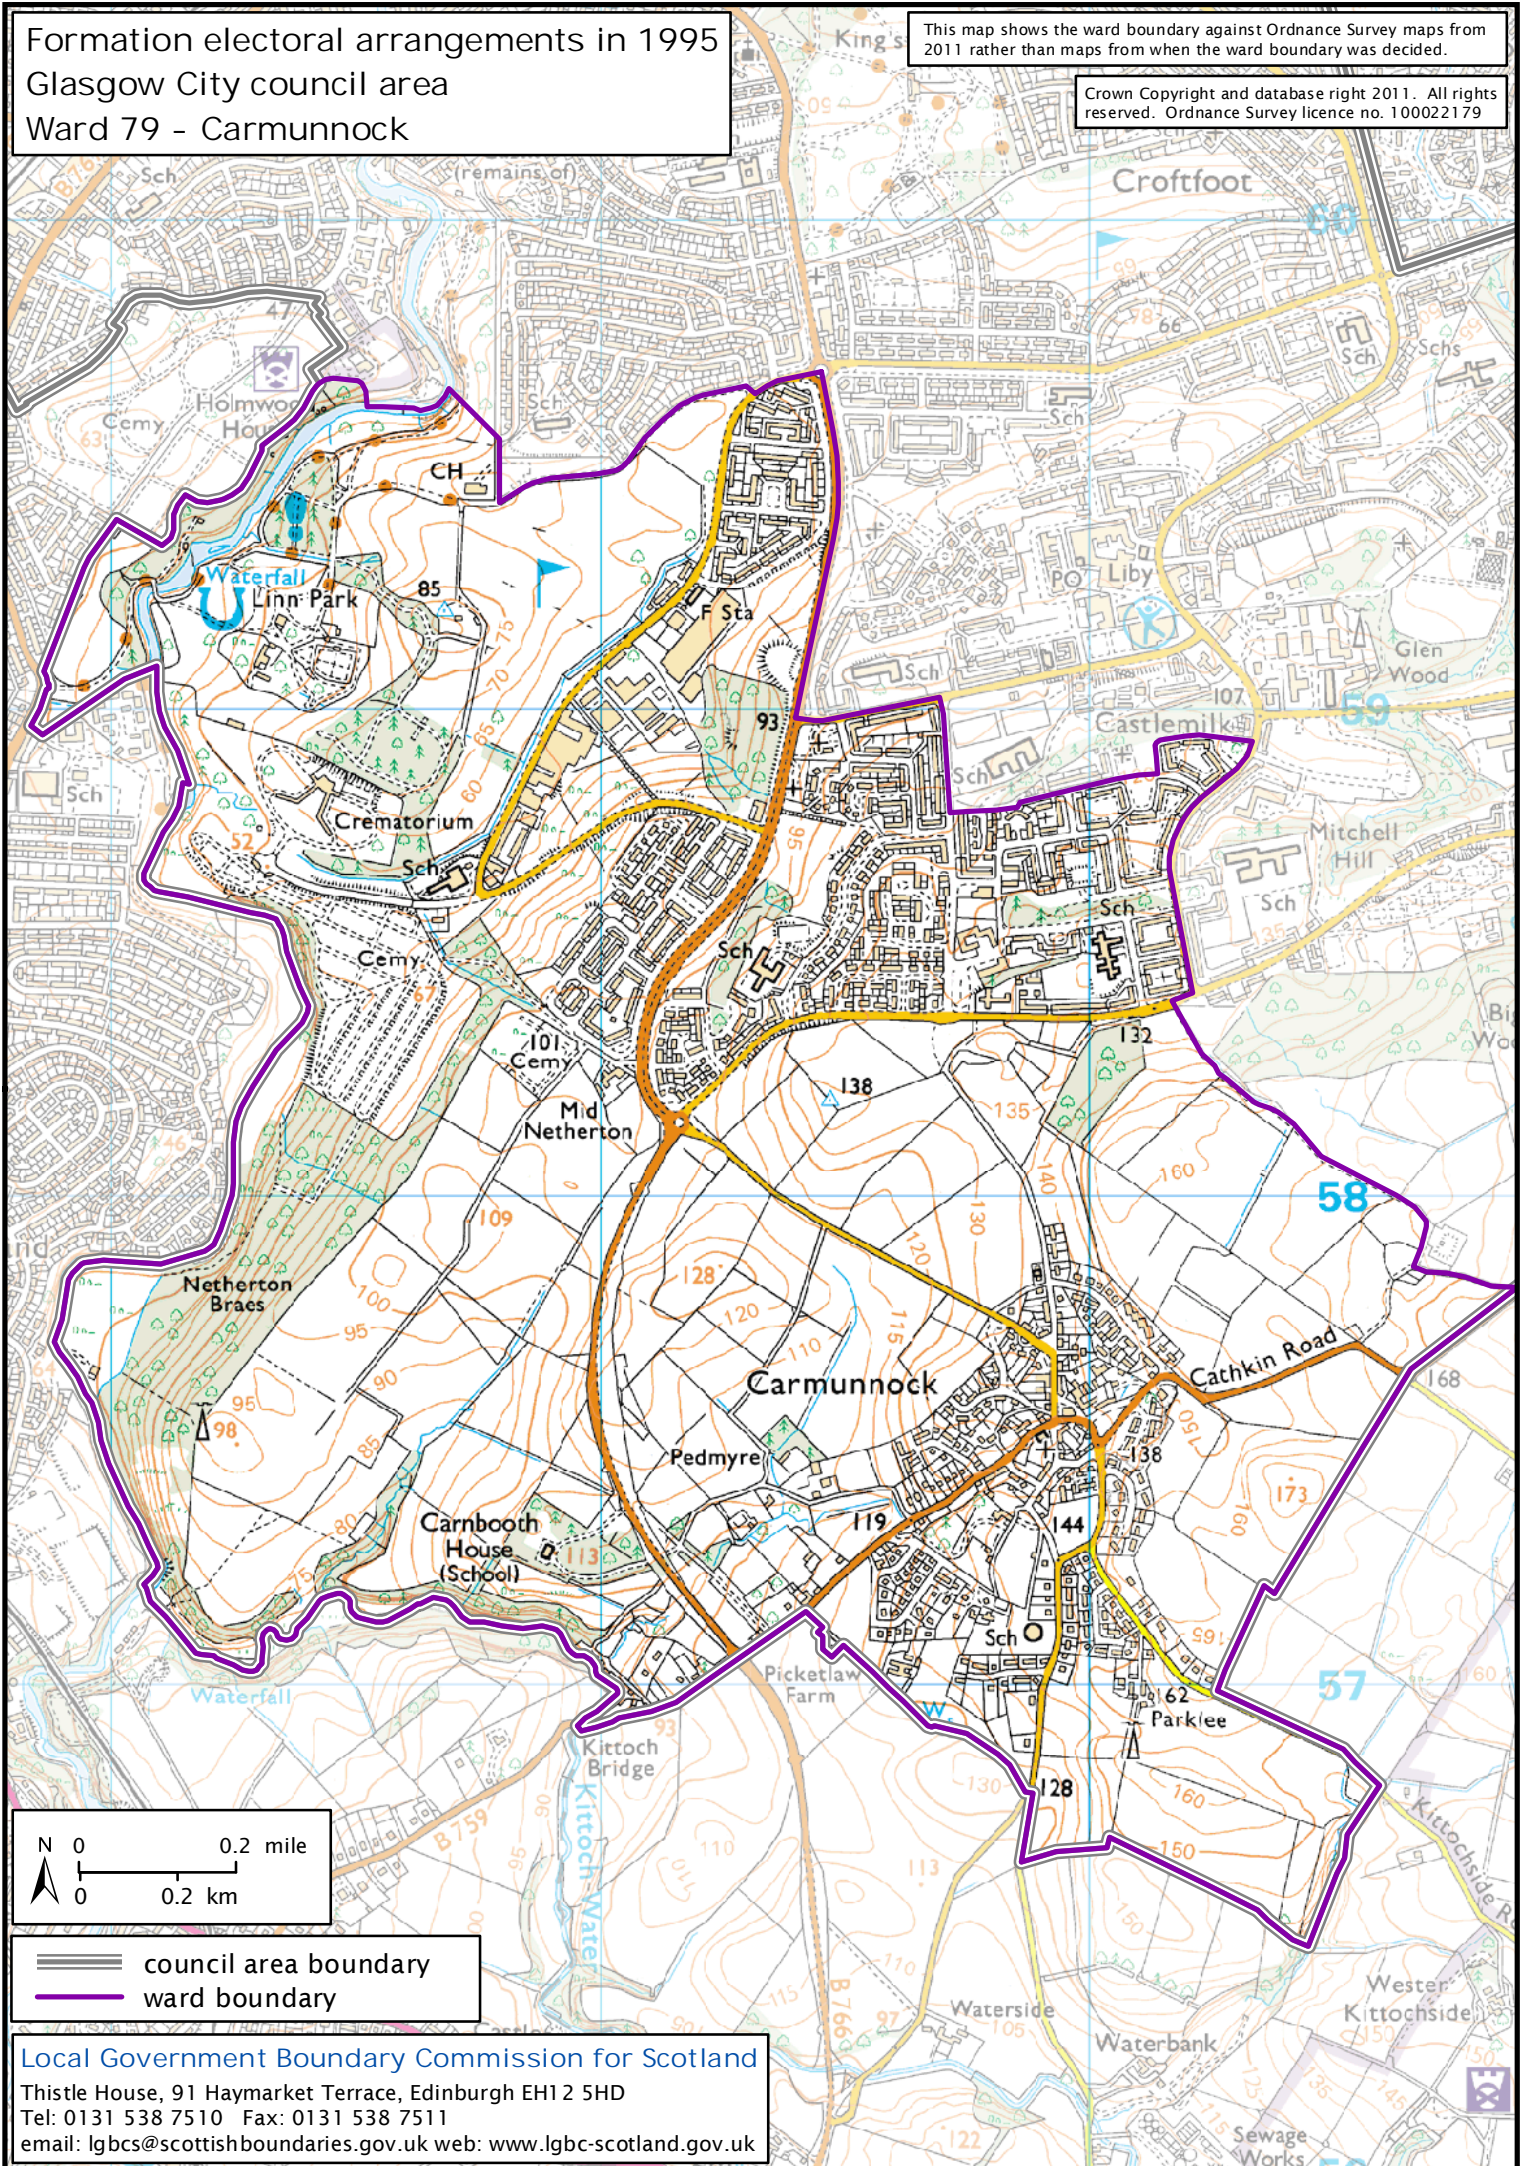

Formation electoral arrangements in 1995
Glasgow City council area
Ward 79 - Carmunnock

This map shows the ward boundary against Ordnance Survey maps from 2011 rather than maps from when the ward boundary was decided.

Crown Copyright and database right 2011. All rights reserved. Ordnance Survey licence no. 100022179

N 0 0.2 mile
0 0.2 km

— council area boundary
— ward boundary

Local Government Boundary Commission for Scotland
Thistle House, 91 Haymarket Terrace, Edinburgh EH1 2 5HD
Tel: 0131 538 7510 Fax: 0131 538 7511
email: lgbc@scottishboundaries.gov.uk web: www.lgbc-scotland.gov.uk