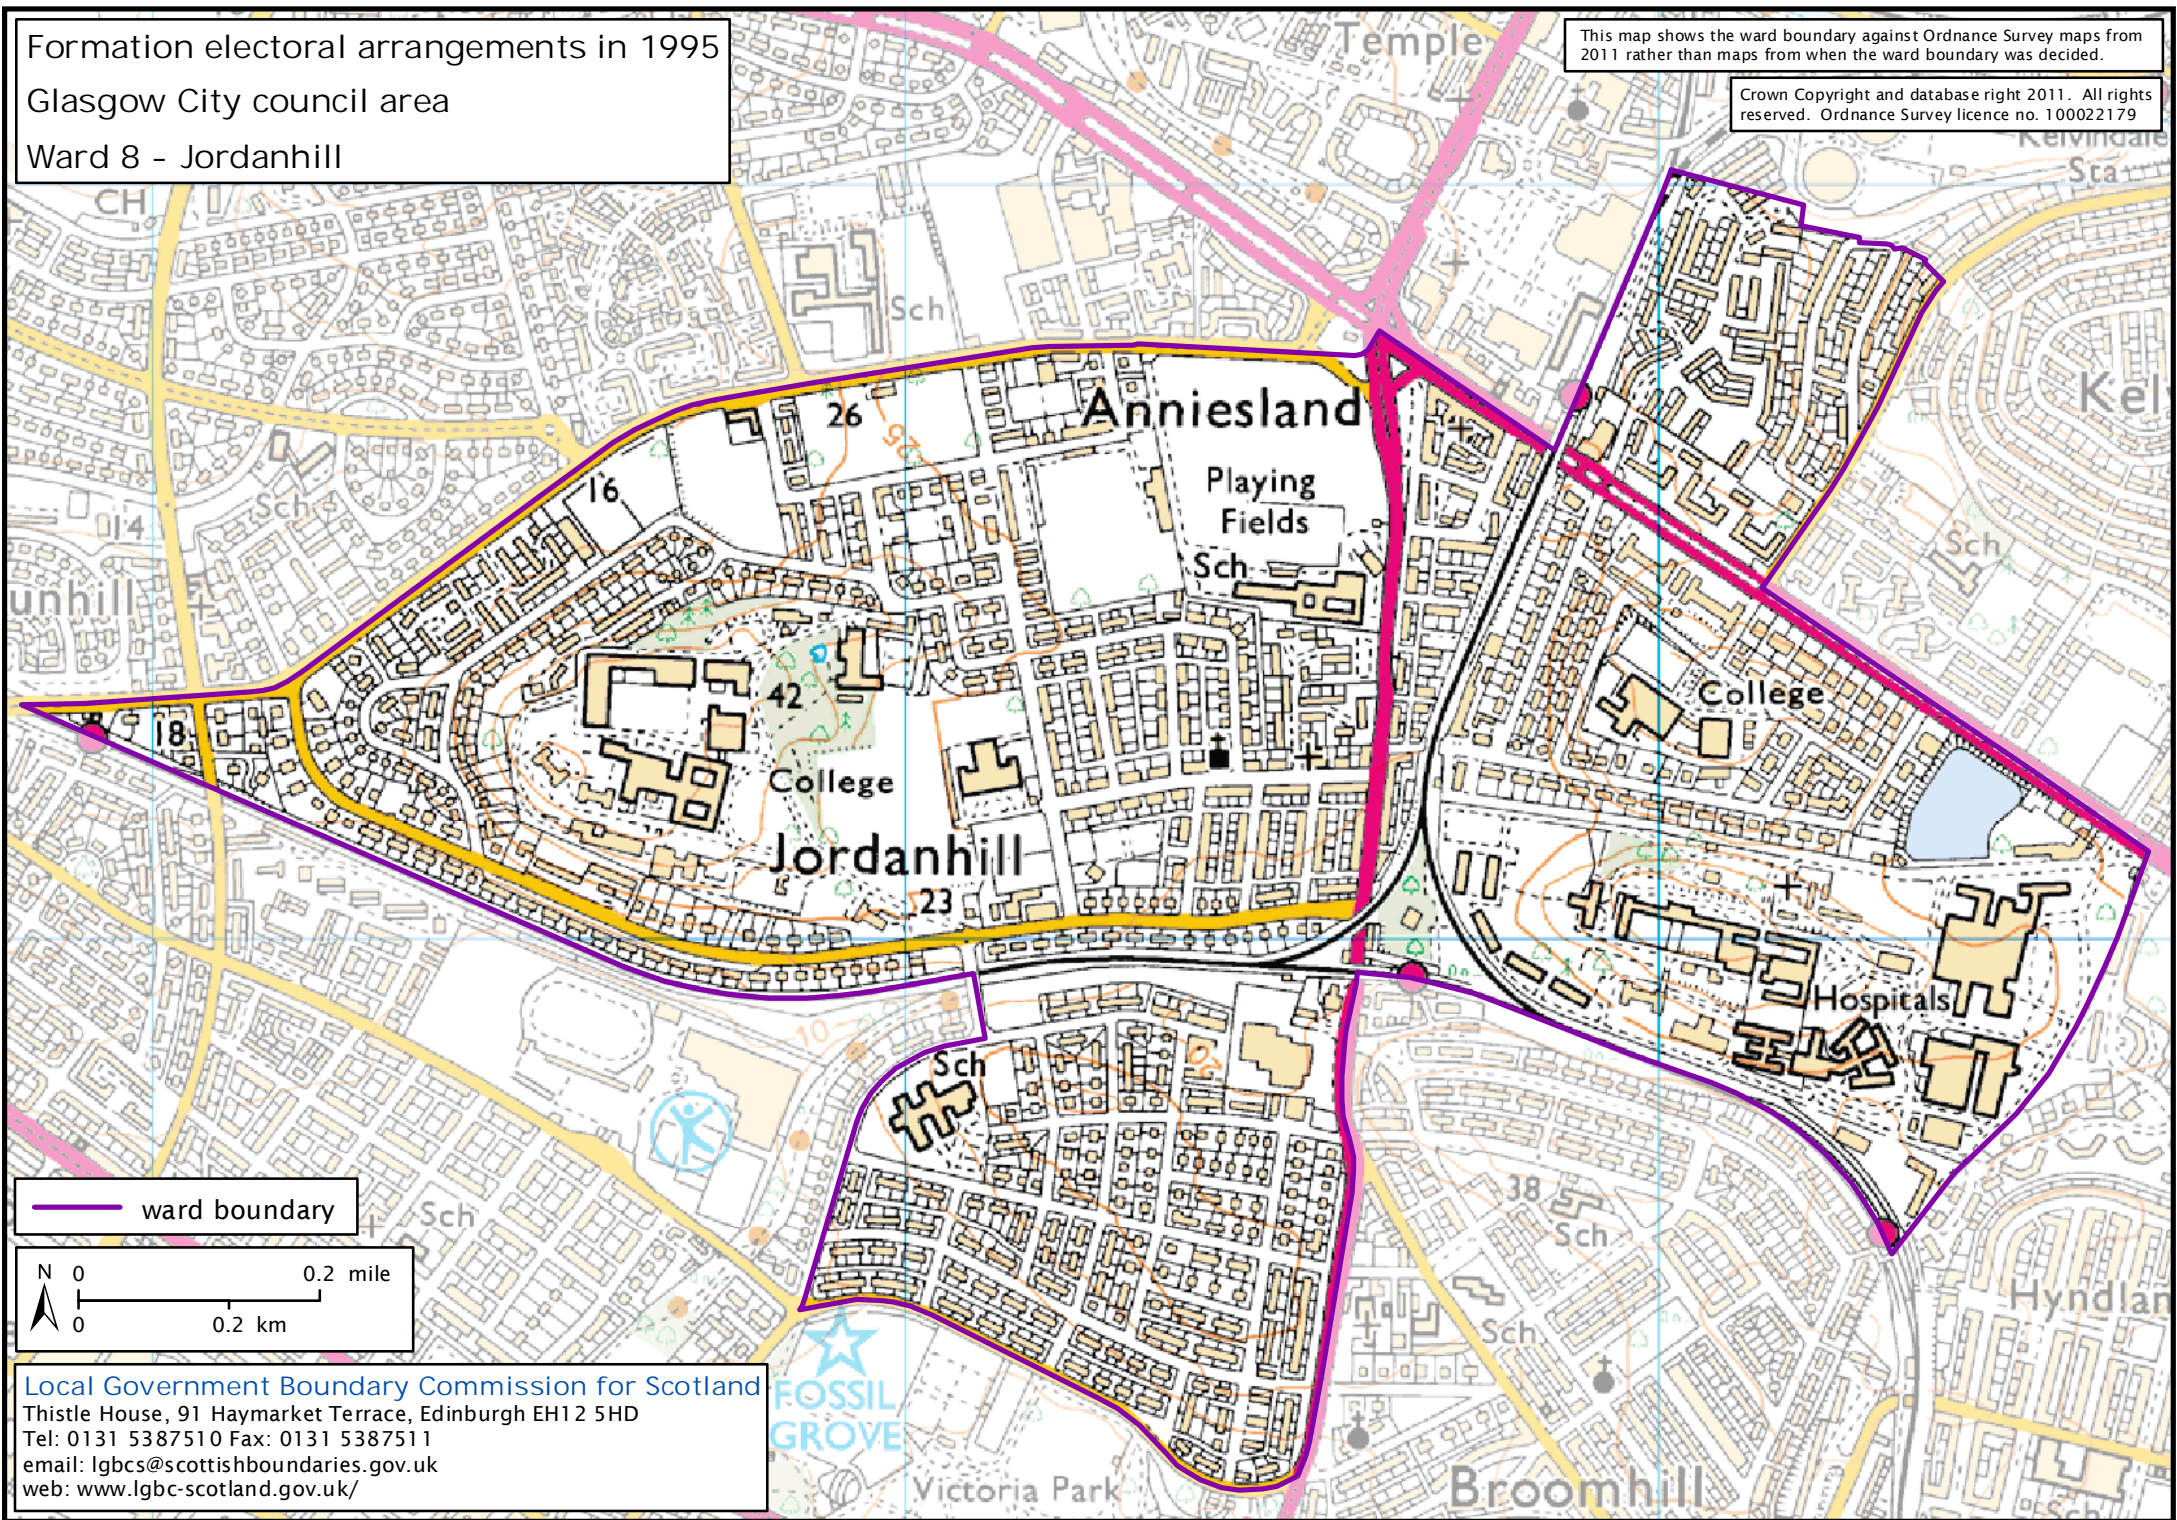

Formation electoral arrangements in 1995

Glasgow City council area

Ward 8 - Jordanhill

This map shows the ward boundary against Ordnance Survey maps from 2011 rather than maps from when the ward boundary was decided.

Crown Copyright and database right 2011. All rights reserved. Ordnance Survey licence no. 100022179

— ward boundary

Local Government Boundary Commission for Scotland
Thistle House, 91 Haymarket Terrace, Edinburgh EH12 5HD
Tel: 0131 5387510 Fax: 0131 5387511
email: lgbc@scottishboundaries.gov.uk
web: www.lgbc-scotland.gov.uk/