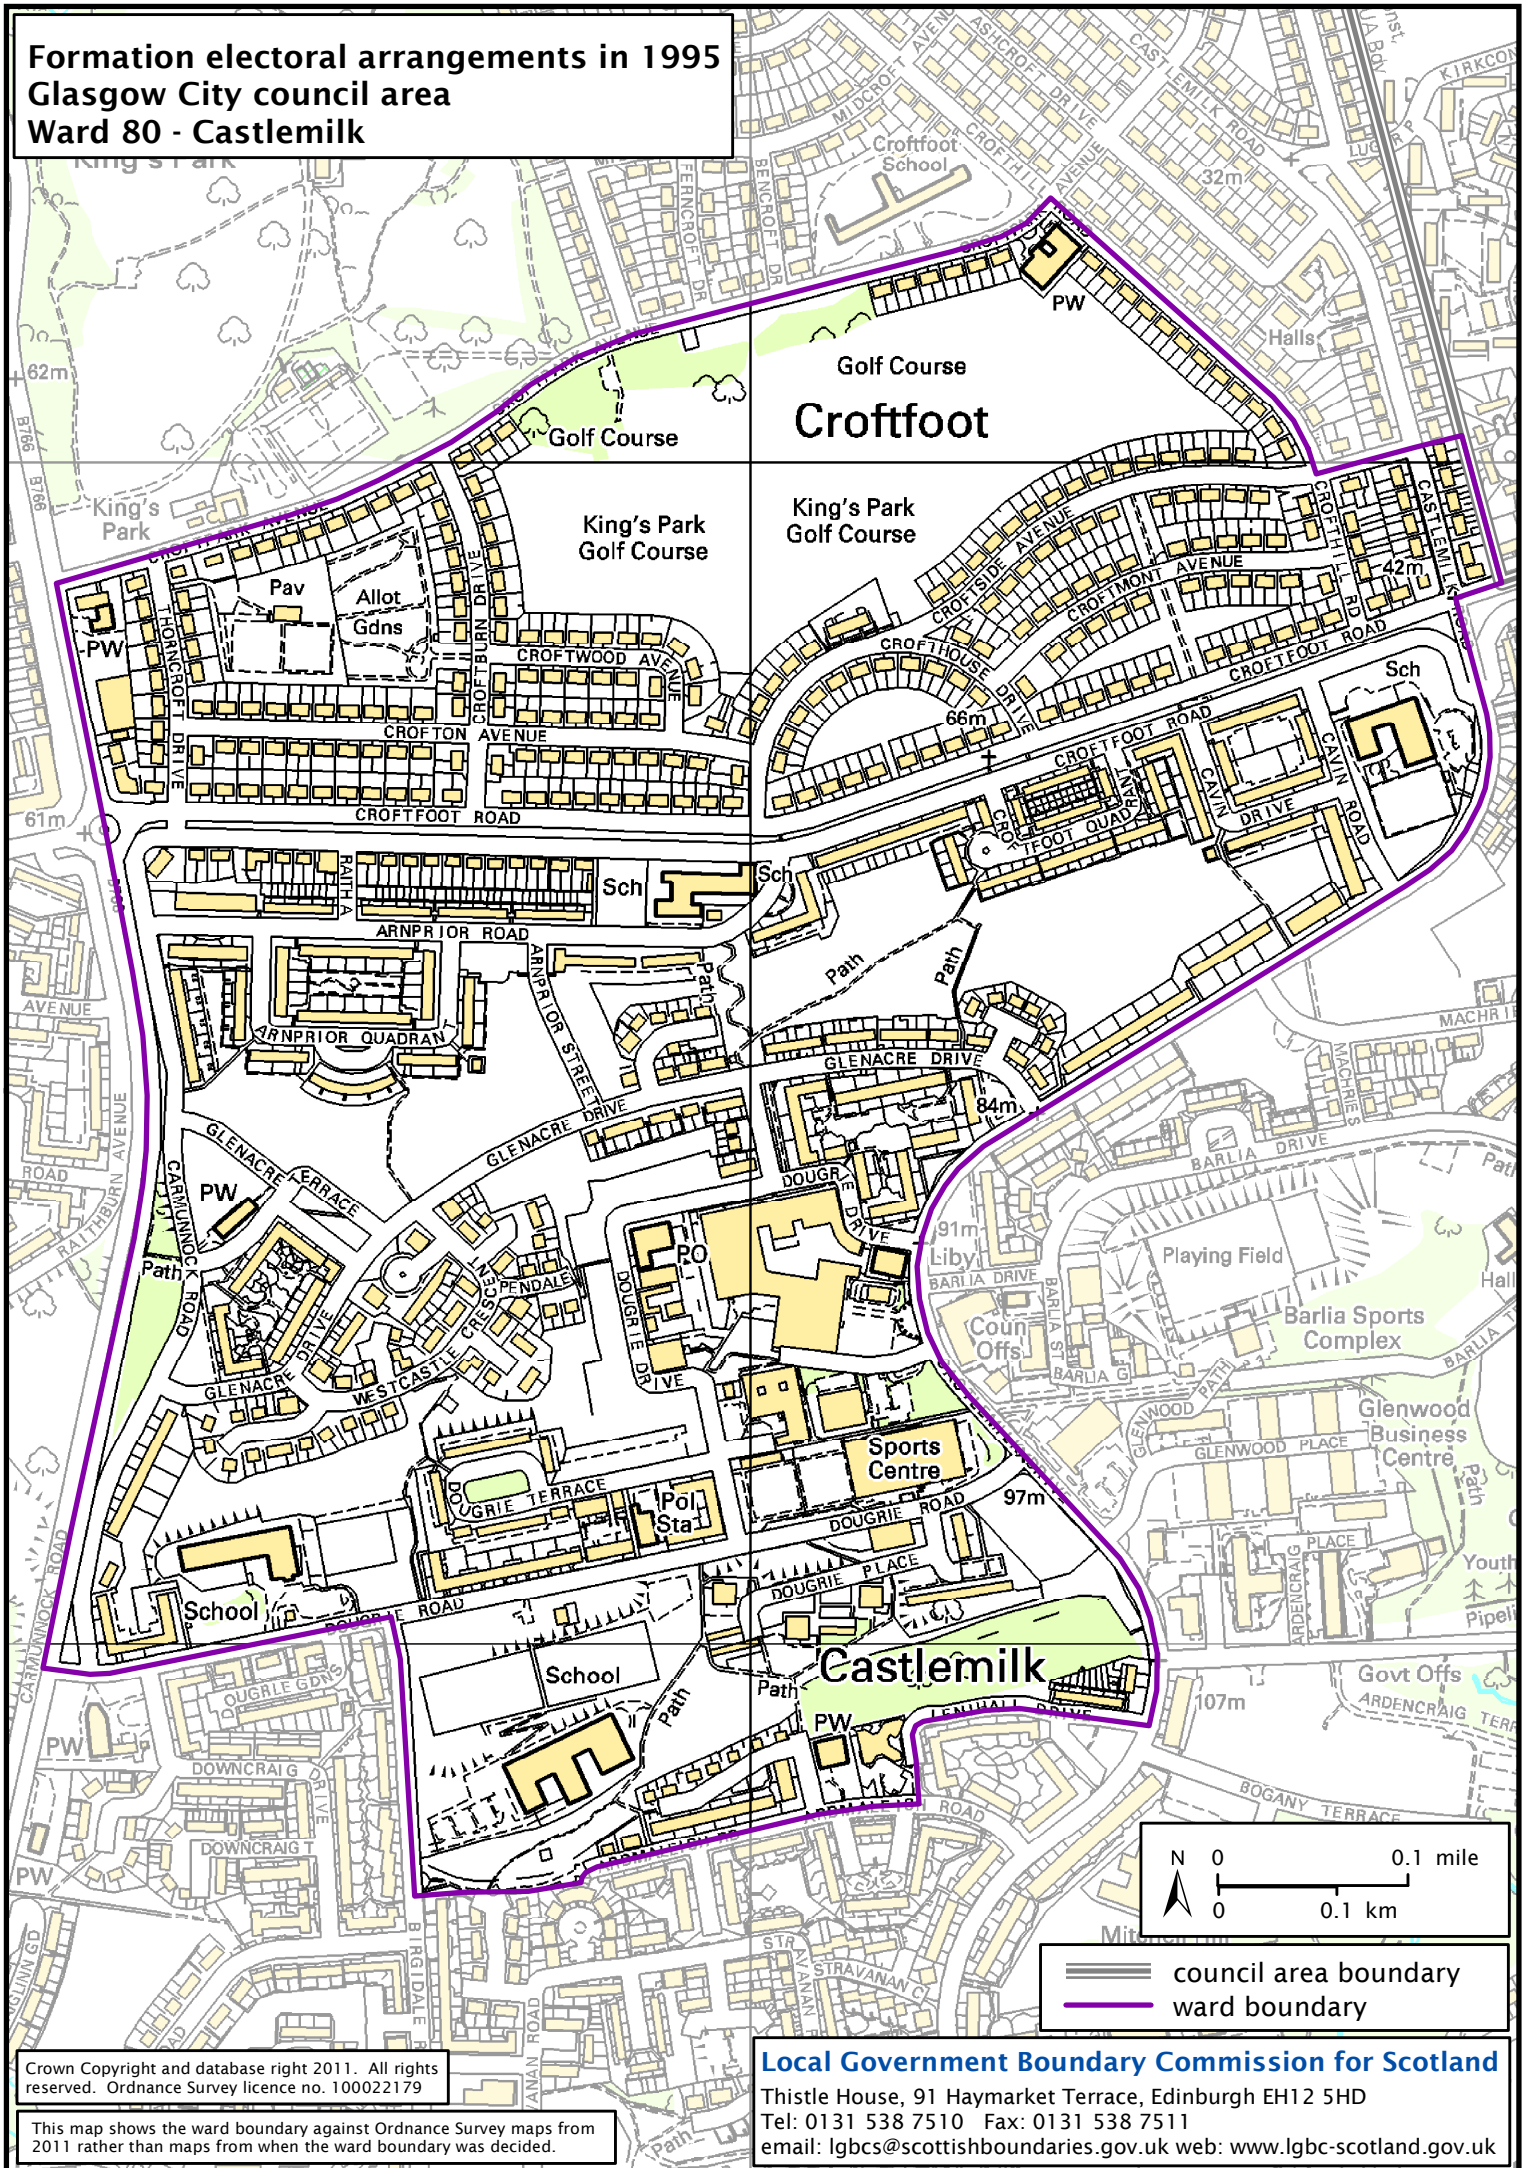

**Formation electoral arrangements in 1995  
Glasgow City council area  
Ward 80 - Castlemilk**

Crown Copyright and database right 2011. All rights reserved. Ordnance Survey licence no. 100022179

This map shows the ward boundary against Ordnance Survey maps from 2011 rather than maps from when the ward boundary was decided.