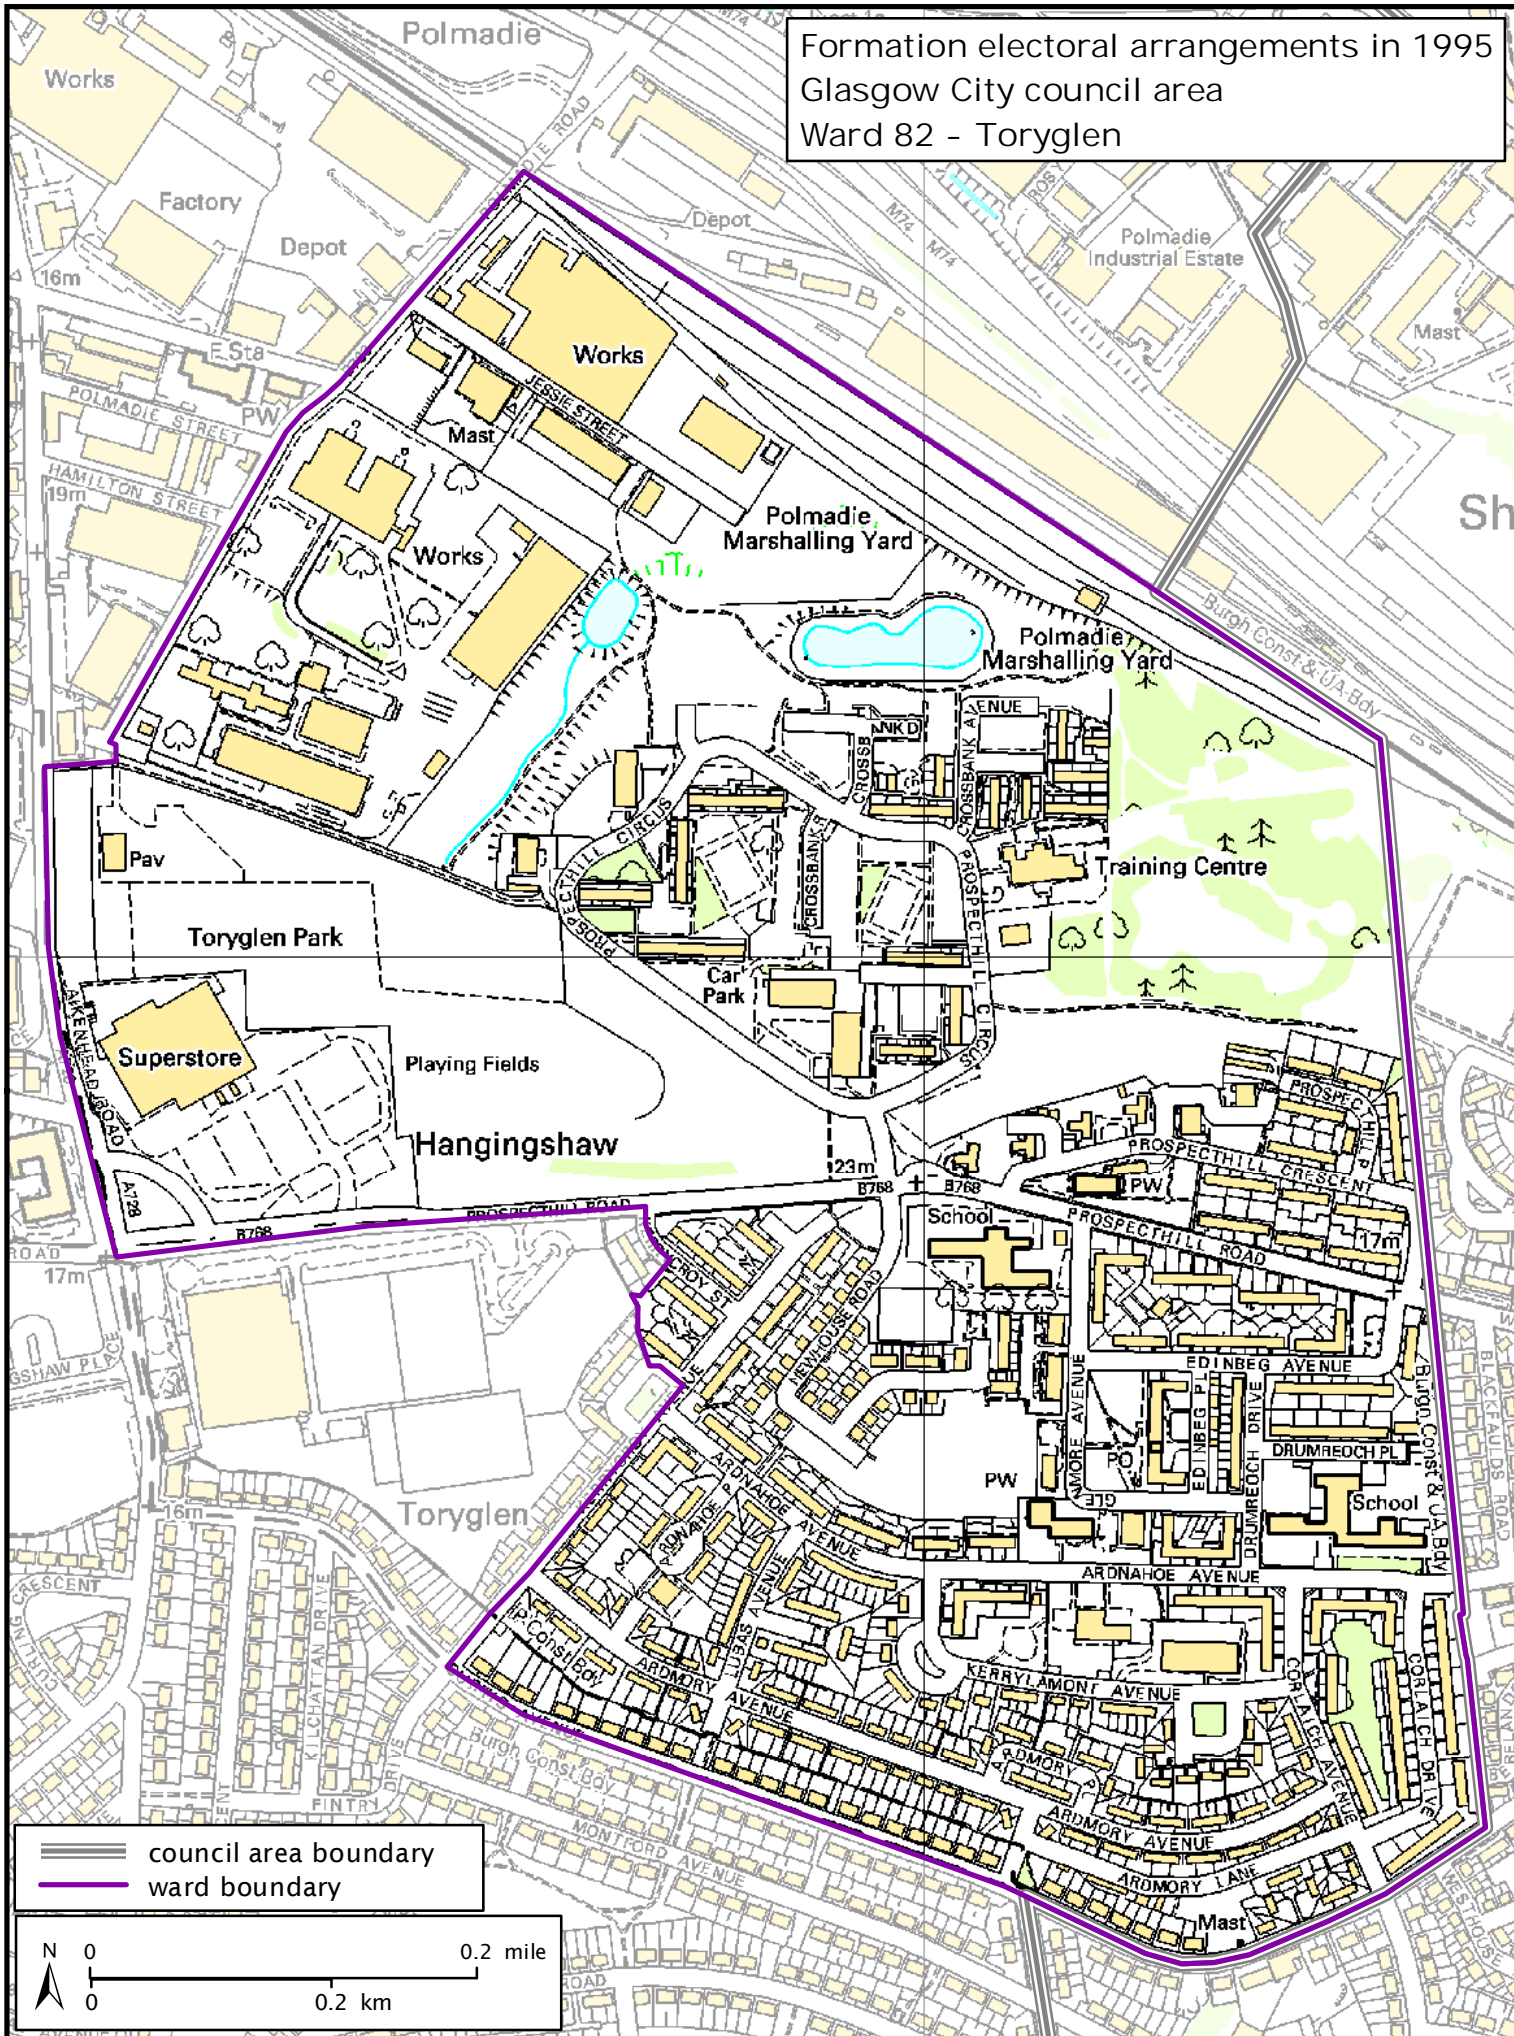

Formation electoral arrangements in 1995
 Glasgow City council area
 Ward 82 - Toryglen

Local Government Boundary Commission for Scotland
 Thistle House, 91 Haymarket Terrace, Edinburgh EH1 2 HD
 Tel: 0131 538 7510 Fax: 0131 538 7511
 email: lgbc@scottishboundaries.gov.uk web: www.lgbc-scotland.gov.uk

Crown Copyright and database right 2011. All rights reserved. Ordnance Survey licence no. 100022179

This map shows the ward boundary against Ordnance Survey maps from 2011 rather than maps from when the ward boundary was decided.