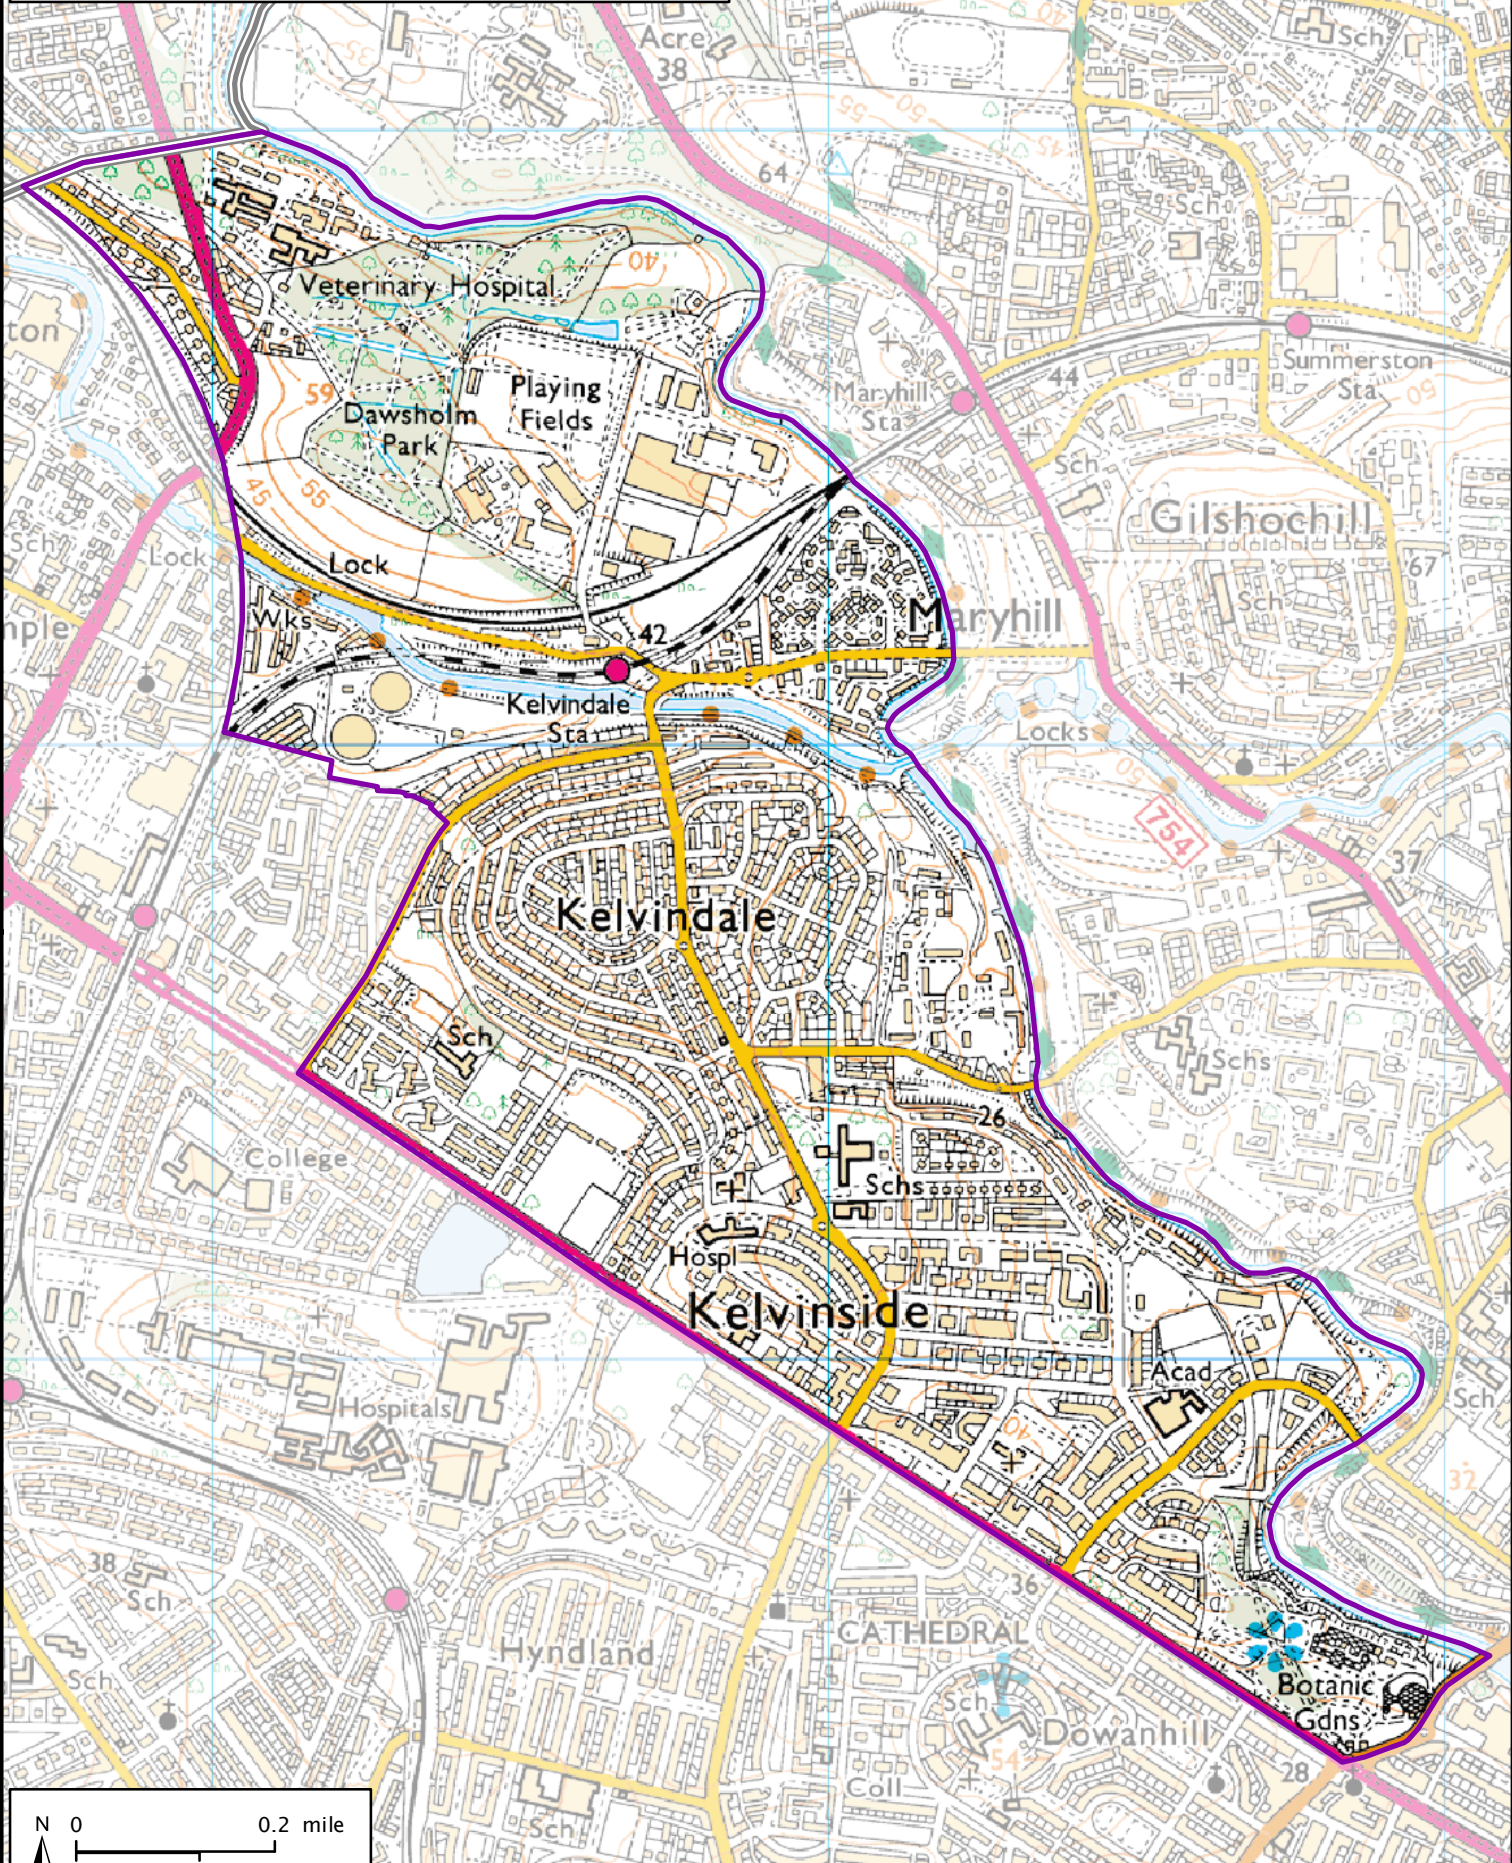

Formation electoral arrangements in 1995
Glasgow City council area
Ward 9 - Kelvindale

This map shows the ward boundary against Ordnance Survey maps from 2011 rather than maps from when the ward boundary was decided.

Crown Copyright and database right 2011. All rights reserved. Ordnance Survey licence no. 10002179

— council area boundary
— ward boundary

Local Government Boundary Commission for Scotland
Thistle House, 91 Haymarket Terrace, Edinburgh EH1 2 5HD
Tel: 0131 538 7510 Fax: 0131 538 7511
email: lgbcscottishboundaries.gov.uk web: www.lgbc-scotland.gov.uk