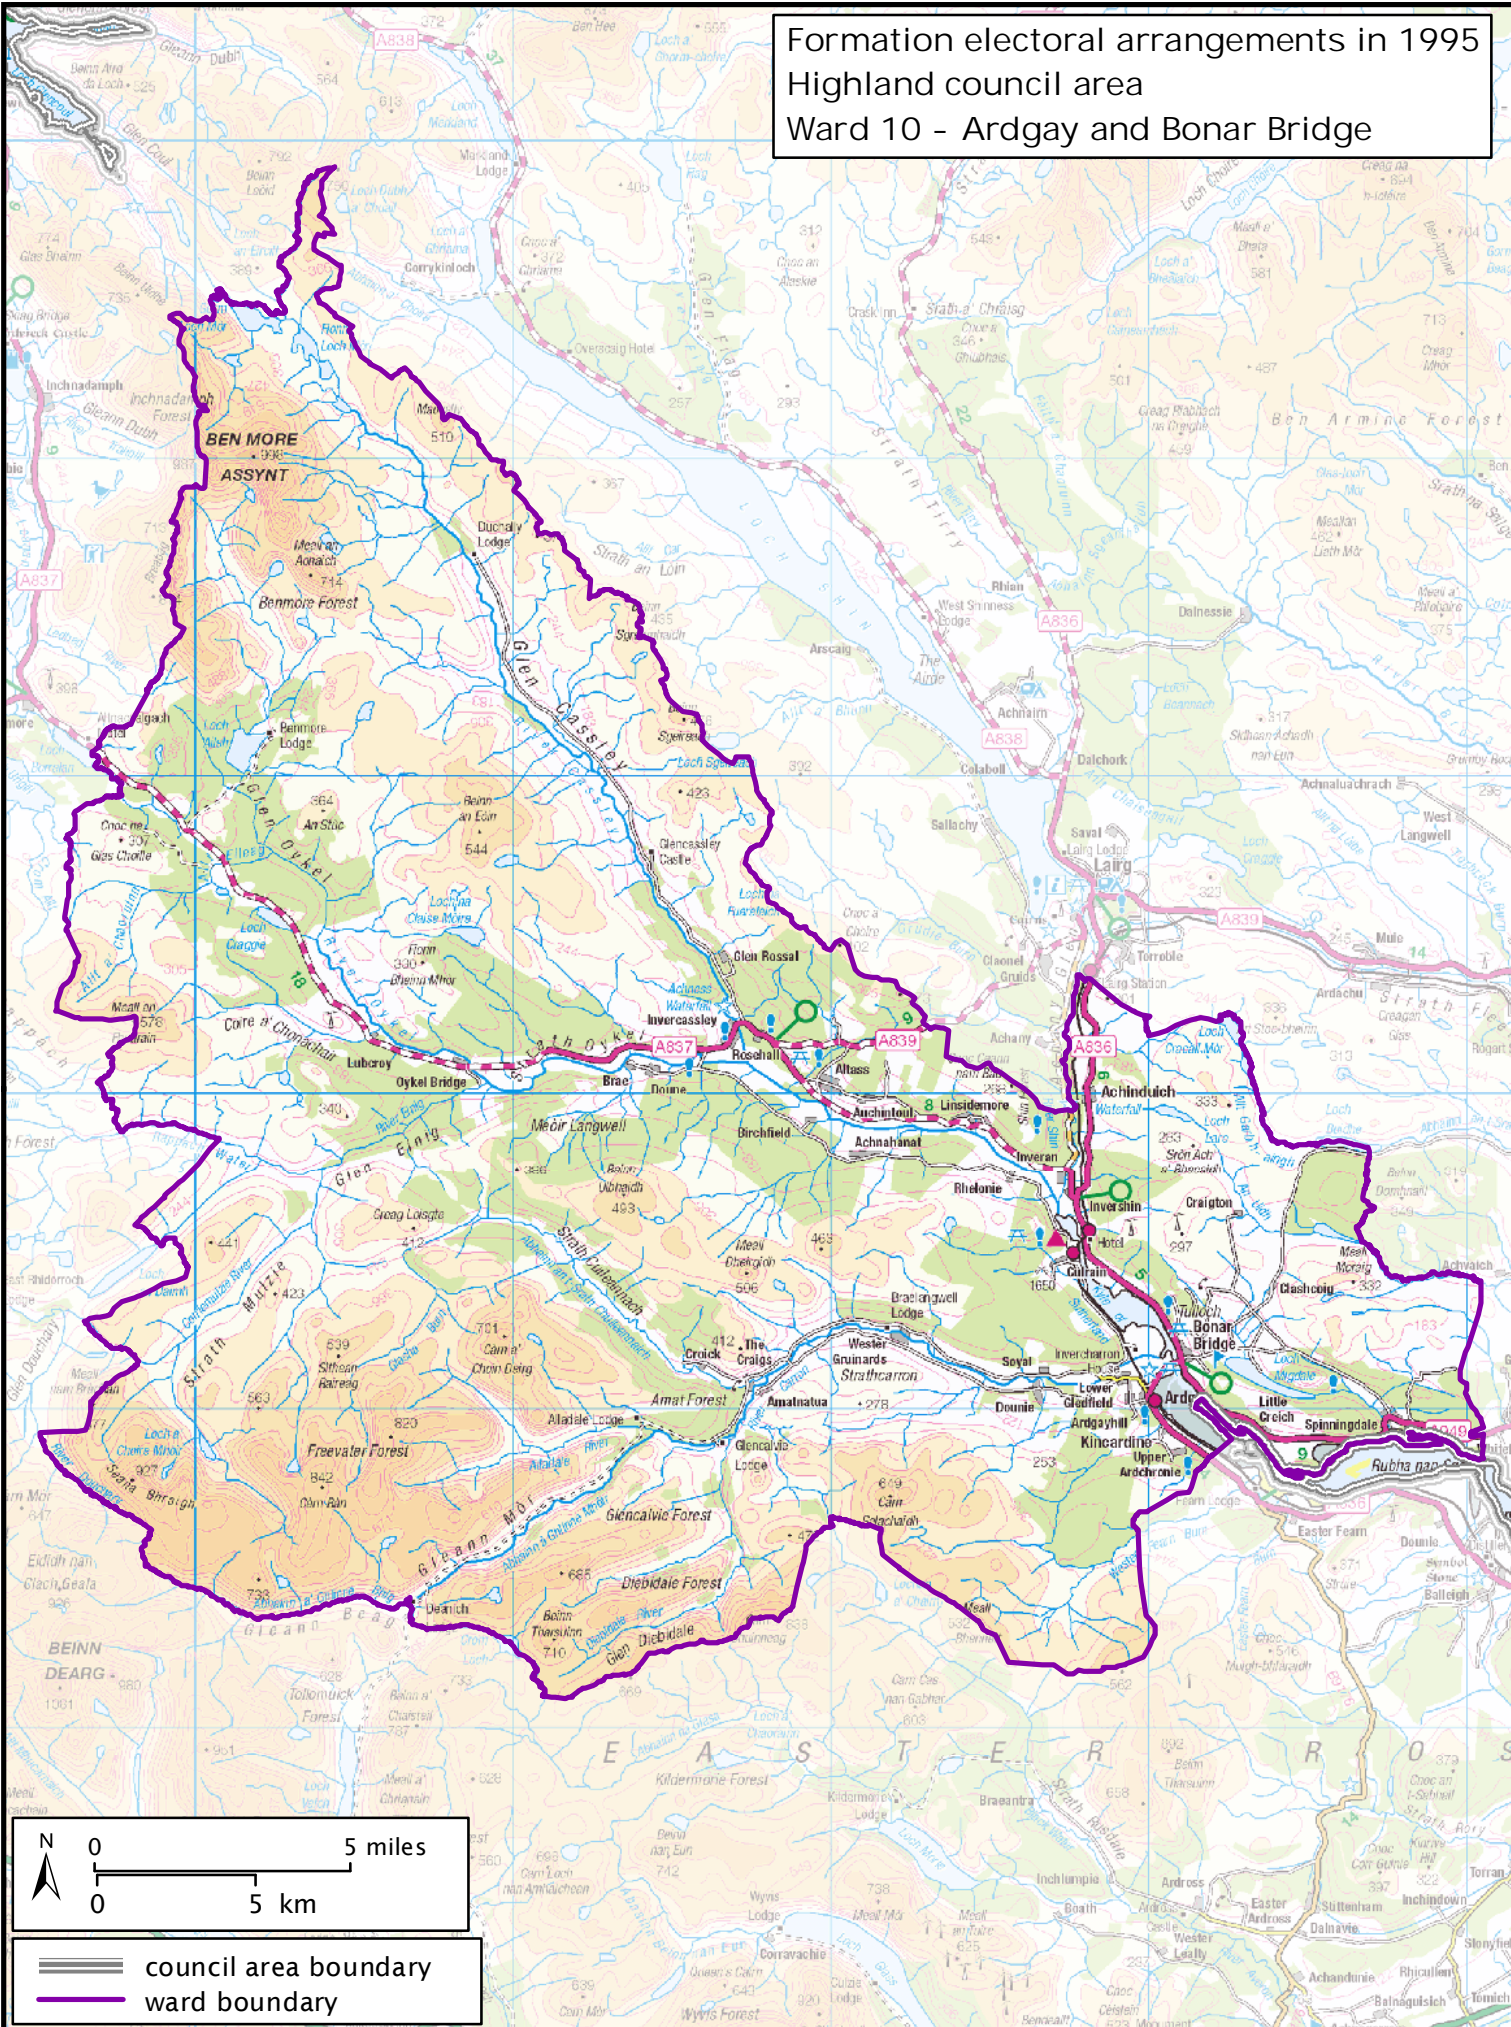

Formation electoral arrangements in 1995
 Highland council area
 Ward 10 - Ardgay and Bonar Bridge

 council area boundary
 ward boundary

Local Government Boundary Commission for Scotland
 Thistle House, 91 Haymarket Terrace, Edinburgh EH1 2 SHD
 Tel: 0131 538 7510 Fax: 0131 538 7511
 email: lgbc@scottishboundaries.gov.uk web: www.lgbc-scotland.gov.uk

Crown Copyright and database right 2011. All rights reserved. Ordnance Survey licence no. 10002179

This map shows the ward boundary against Ordnance Survey maps from 2011 rather than maps from when the ward boundary was decided.