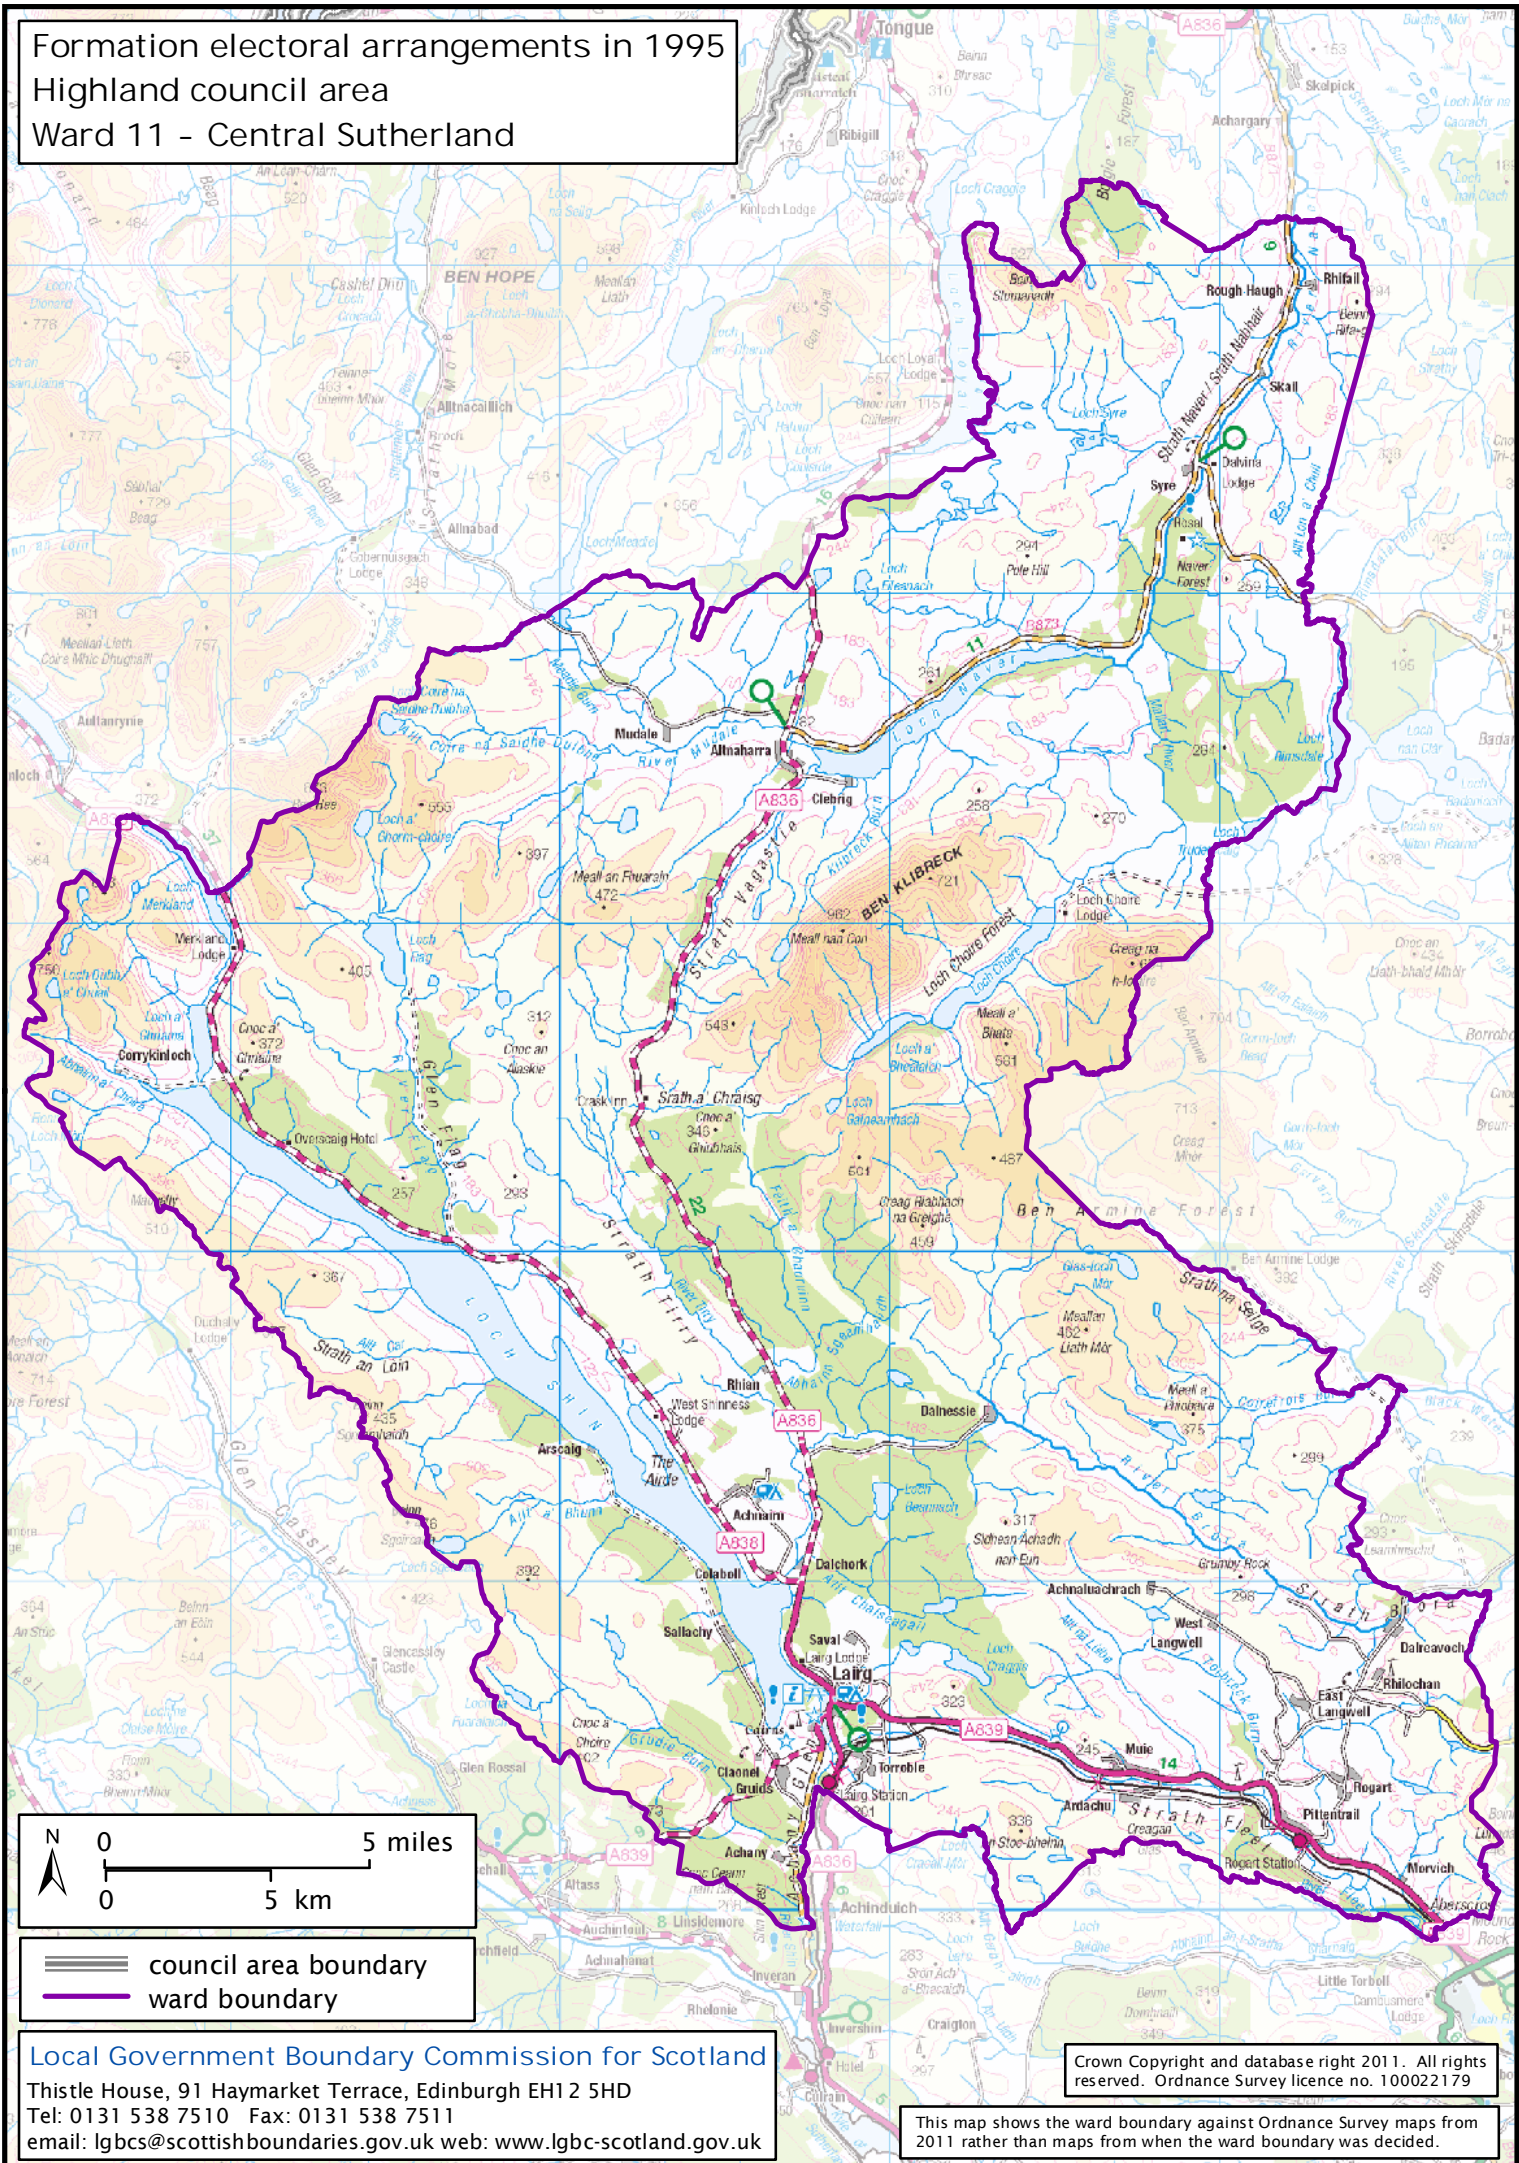

Formation electoral arrangements in 1995
 Highland council area
 Ward 11 - Central Sutherland

 council area boundary
 ward boundary

Local Government Boundary Commission for Scotland
 Thistle House, 91 Haymarket Terrace, Edinburgh EH1 2 5HD
 Tel: 0131 538 7510 Fax: 0131 538 7511
 email: lgbc@scottishboundaries.gov.uk web: www.lgbc-scotland.gov.uk

Crown Copyright and database right 2011. All rights reserved. Ordnance Survey licence no. 10002179

This map shows the ward boundary against Ordnance Survey maps from 2011 rather than maps from when the ward boundary was defined.