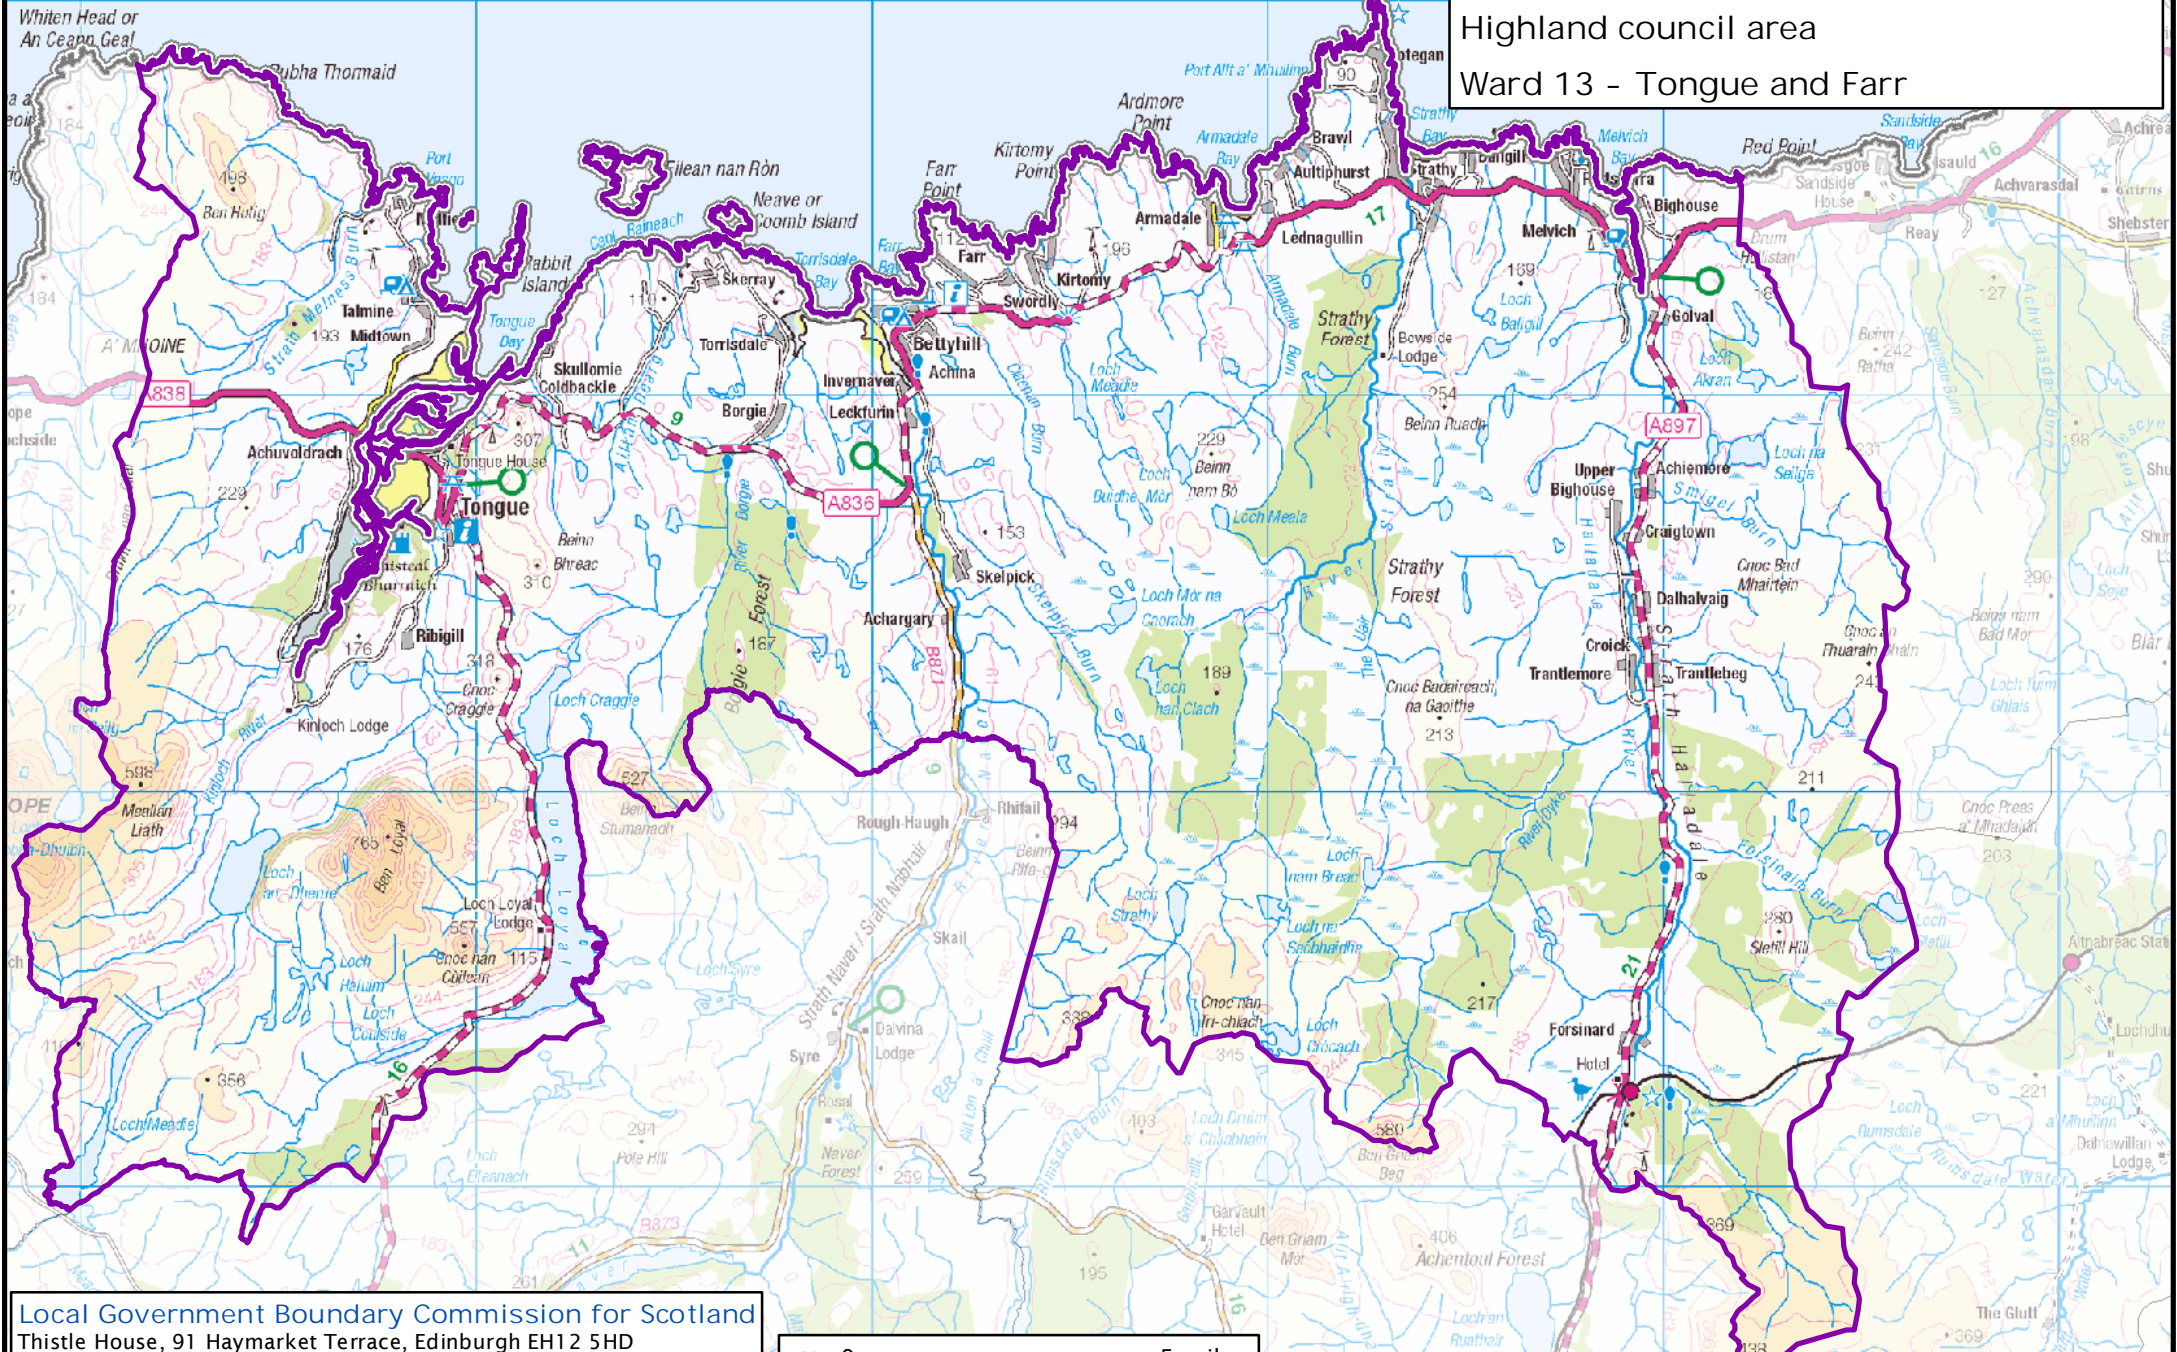

This map shows the ward boundary against Ordnance Survey maps from 2011 rather than maps from when the ward boundary was decided.

Formation electoral arrangements in 1995
Highland council area
Ward 13 - Tongue and Farr

==== council area boundary
—— ward boundary

Crown Copyright and database right 2011. All rights reserved. Ordnance Survey licence no. 10002179