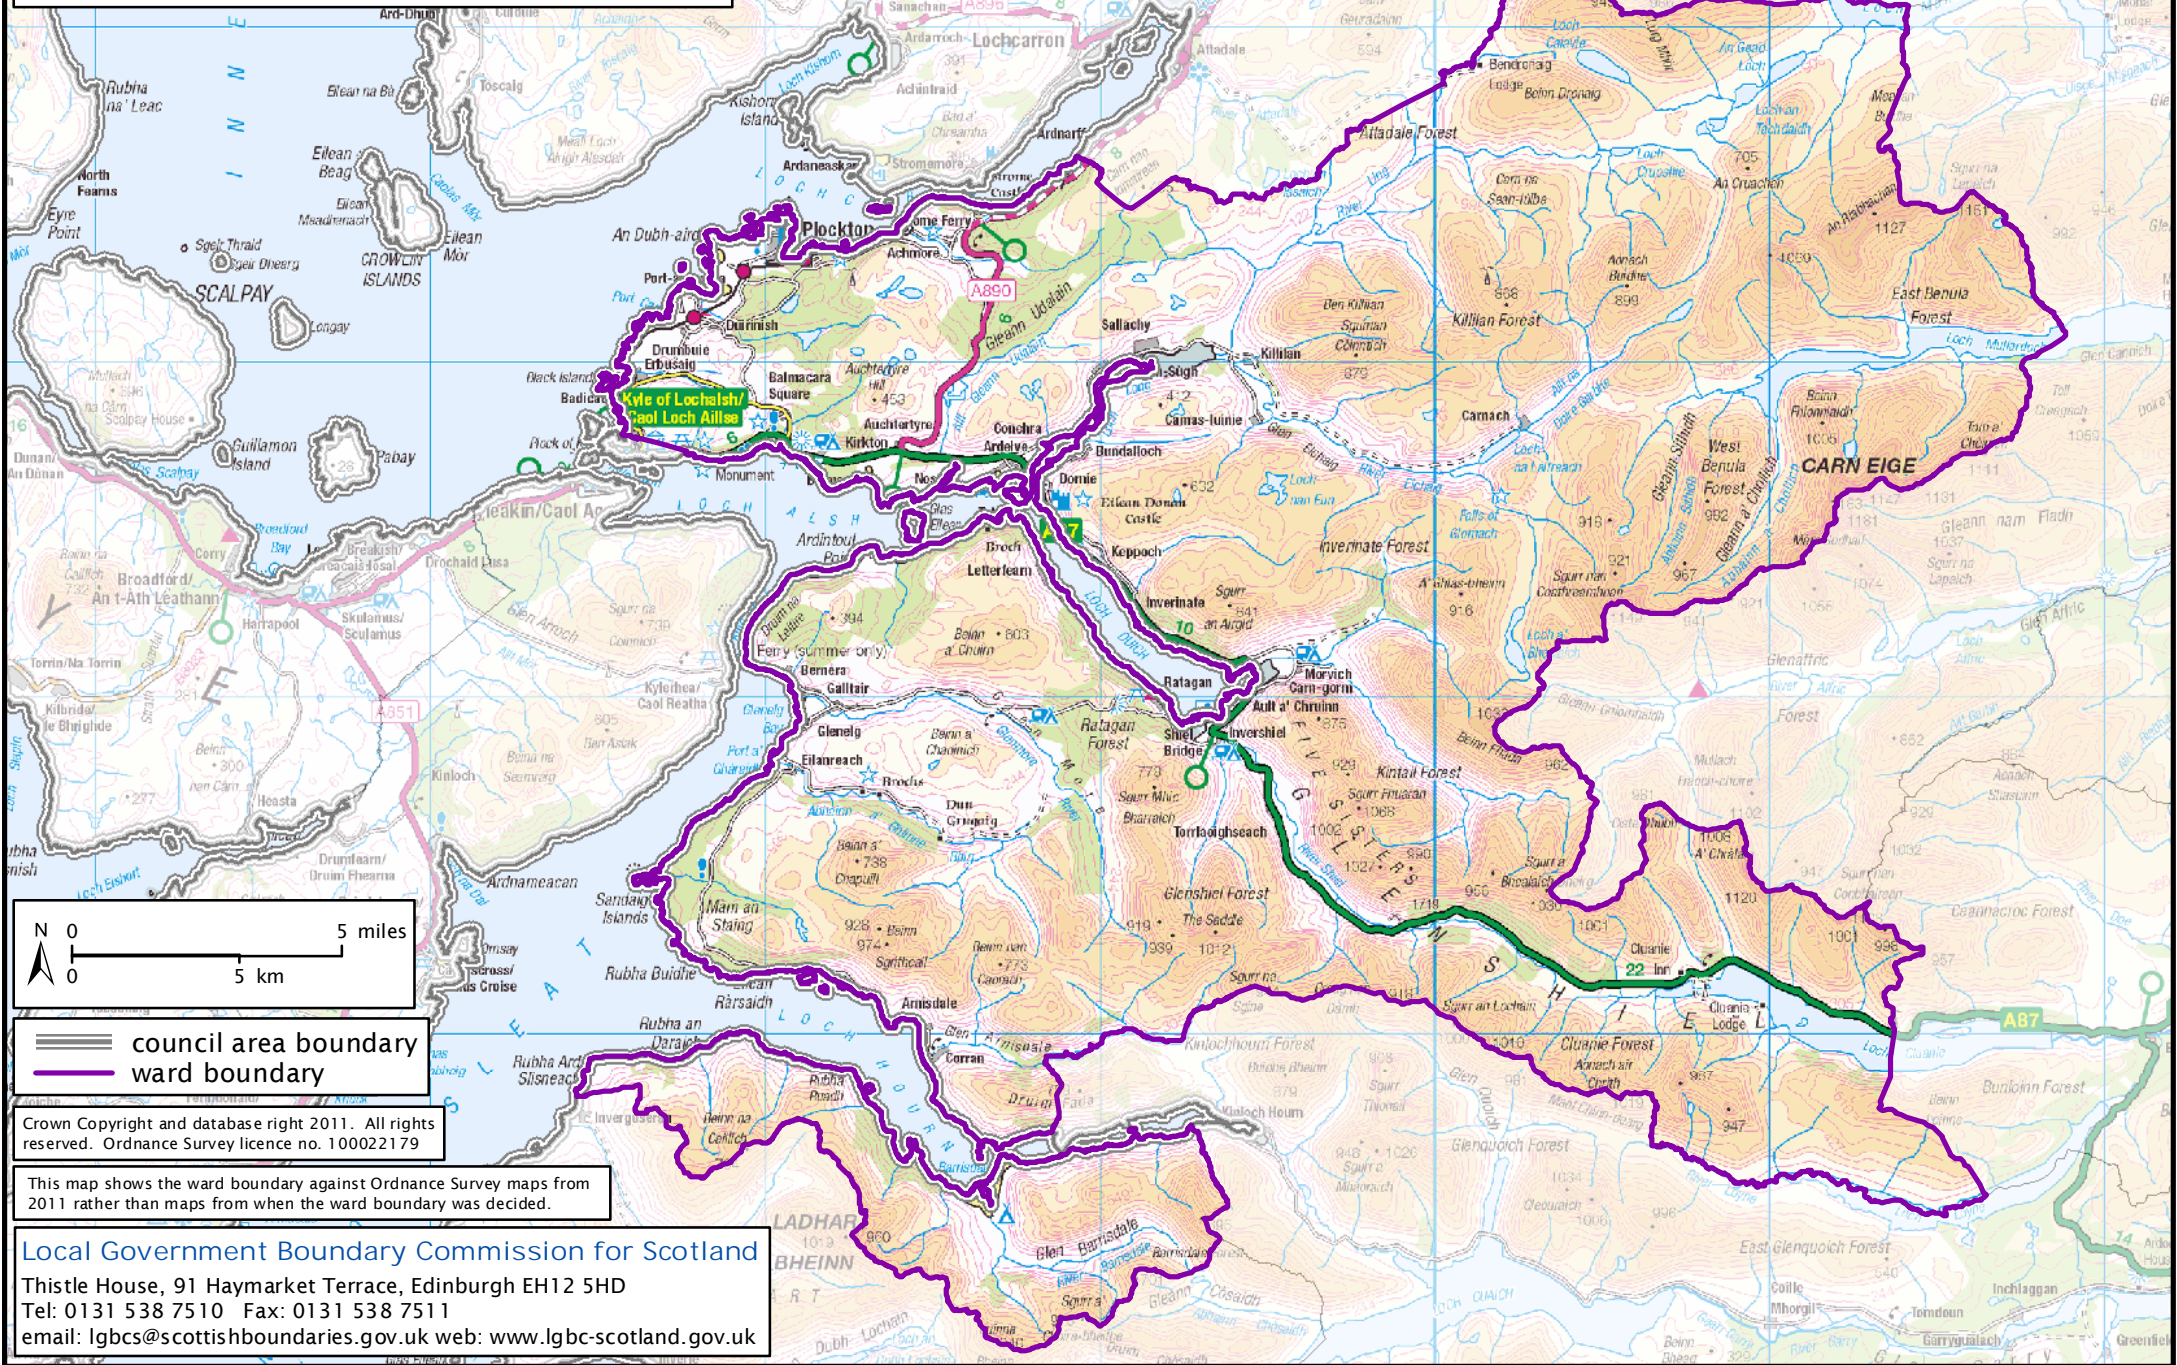

Formation electoral arrangements in 1995  
 Highland council area  
 Ward 16 - Lochalsh

 council area boundary  
 ward boundary

Crown Copyright and database right 2011. All rights reserved. Ordnance Survey licence no. 100022179

This map shows the ward boundary against Ordnance Survey maps from 2011 rather than maps from when the ward boundary was decided.

**Local Government Boundary Commission for Scotland**  
 Thistle House, 91 Haymarket Terrace, Edinburgh EH12 5HD  
 Tel: 0131 538 7510 Fax: 0131 538 7511  
 email: [lgbc@scottishboundaries.gov.uk](mailto:lgbc@scottishboundaries.gov.uk) web: [www.lgbc-scotland.gov.uk](http://www.lgbc-scotland.gov.uk)