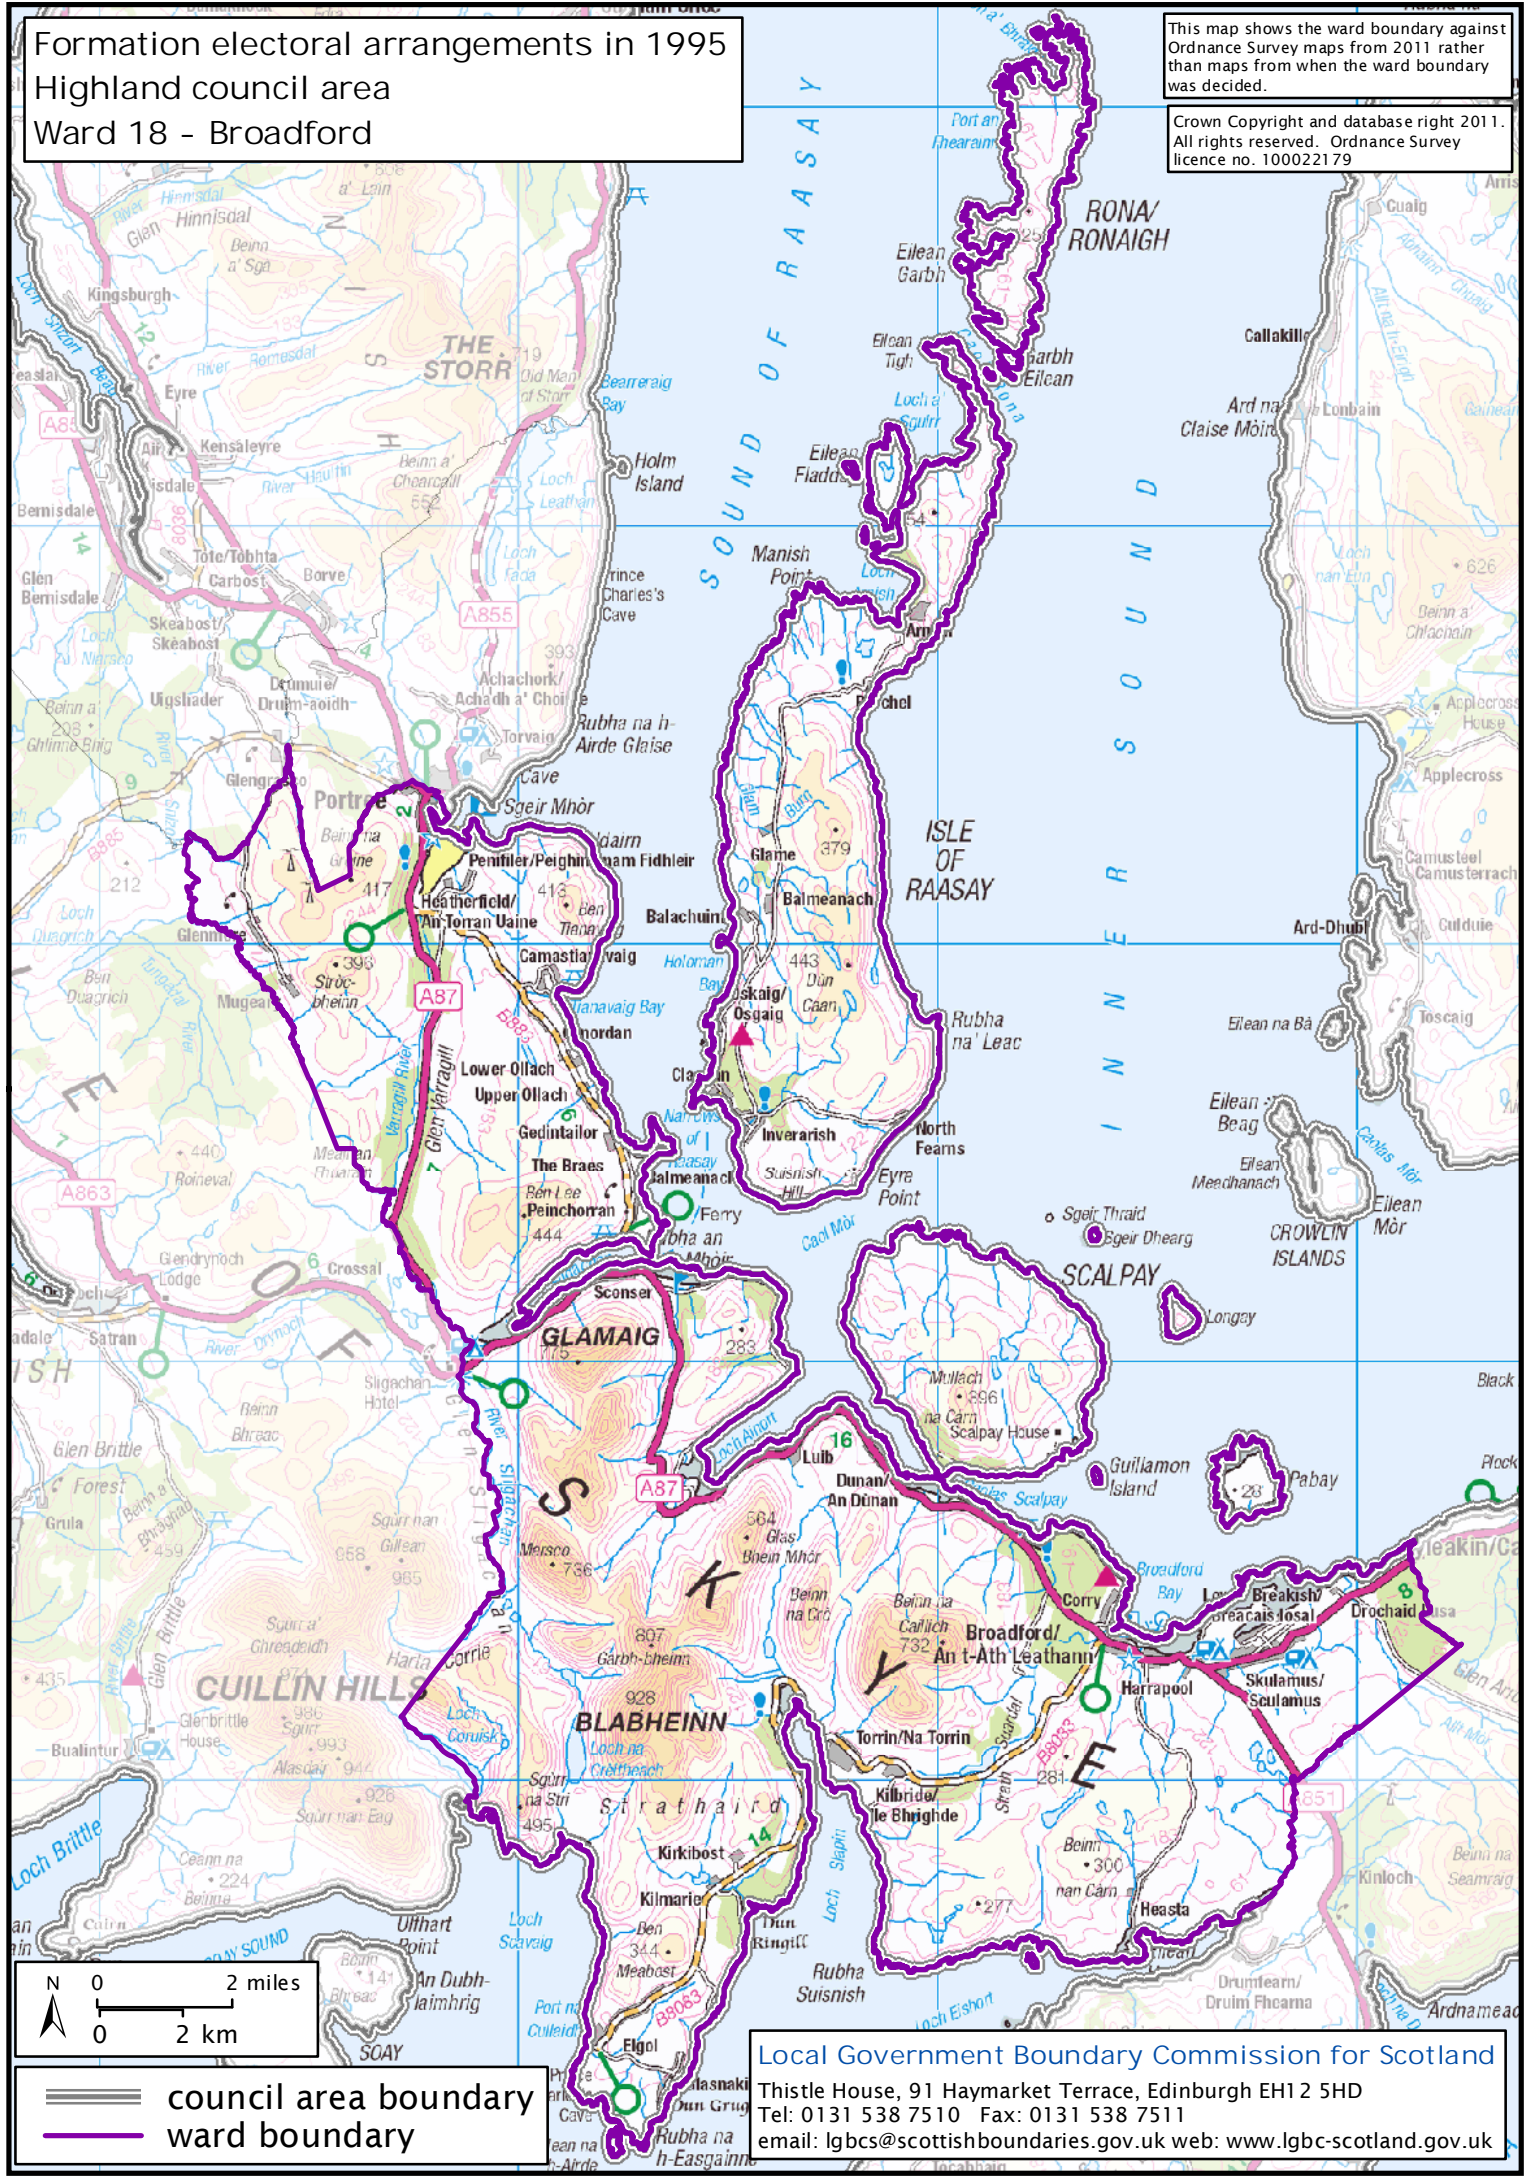

Formation electoral arrangements in 1995
 Highland council area
 Ward 18 - Broadford

This map shows the ward boundary against Ordnance Survey maps from 2011 rather than maps from when the ward boundary was decided.

Crown Copyright and database right 2011. All rights reserved. Ordnance Survey licence no. 100022179

 council area boundary
 ward boundary

Local Government Boundary Commission for Scotland
 Thistle House, 91 Haymarket Terrace, Edinburgh EH1 2 5HD
 Tel: 0131 538 7510 Fax: 0131 538 7511
 email: lgbc@scottishboundaries.gov.uk web: www.lgbc-scotland.gov.uk