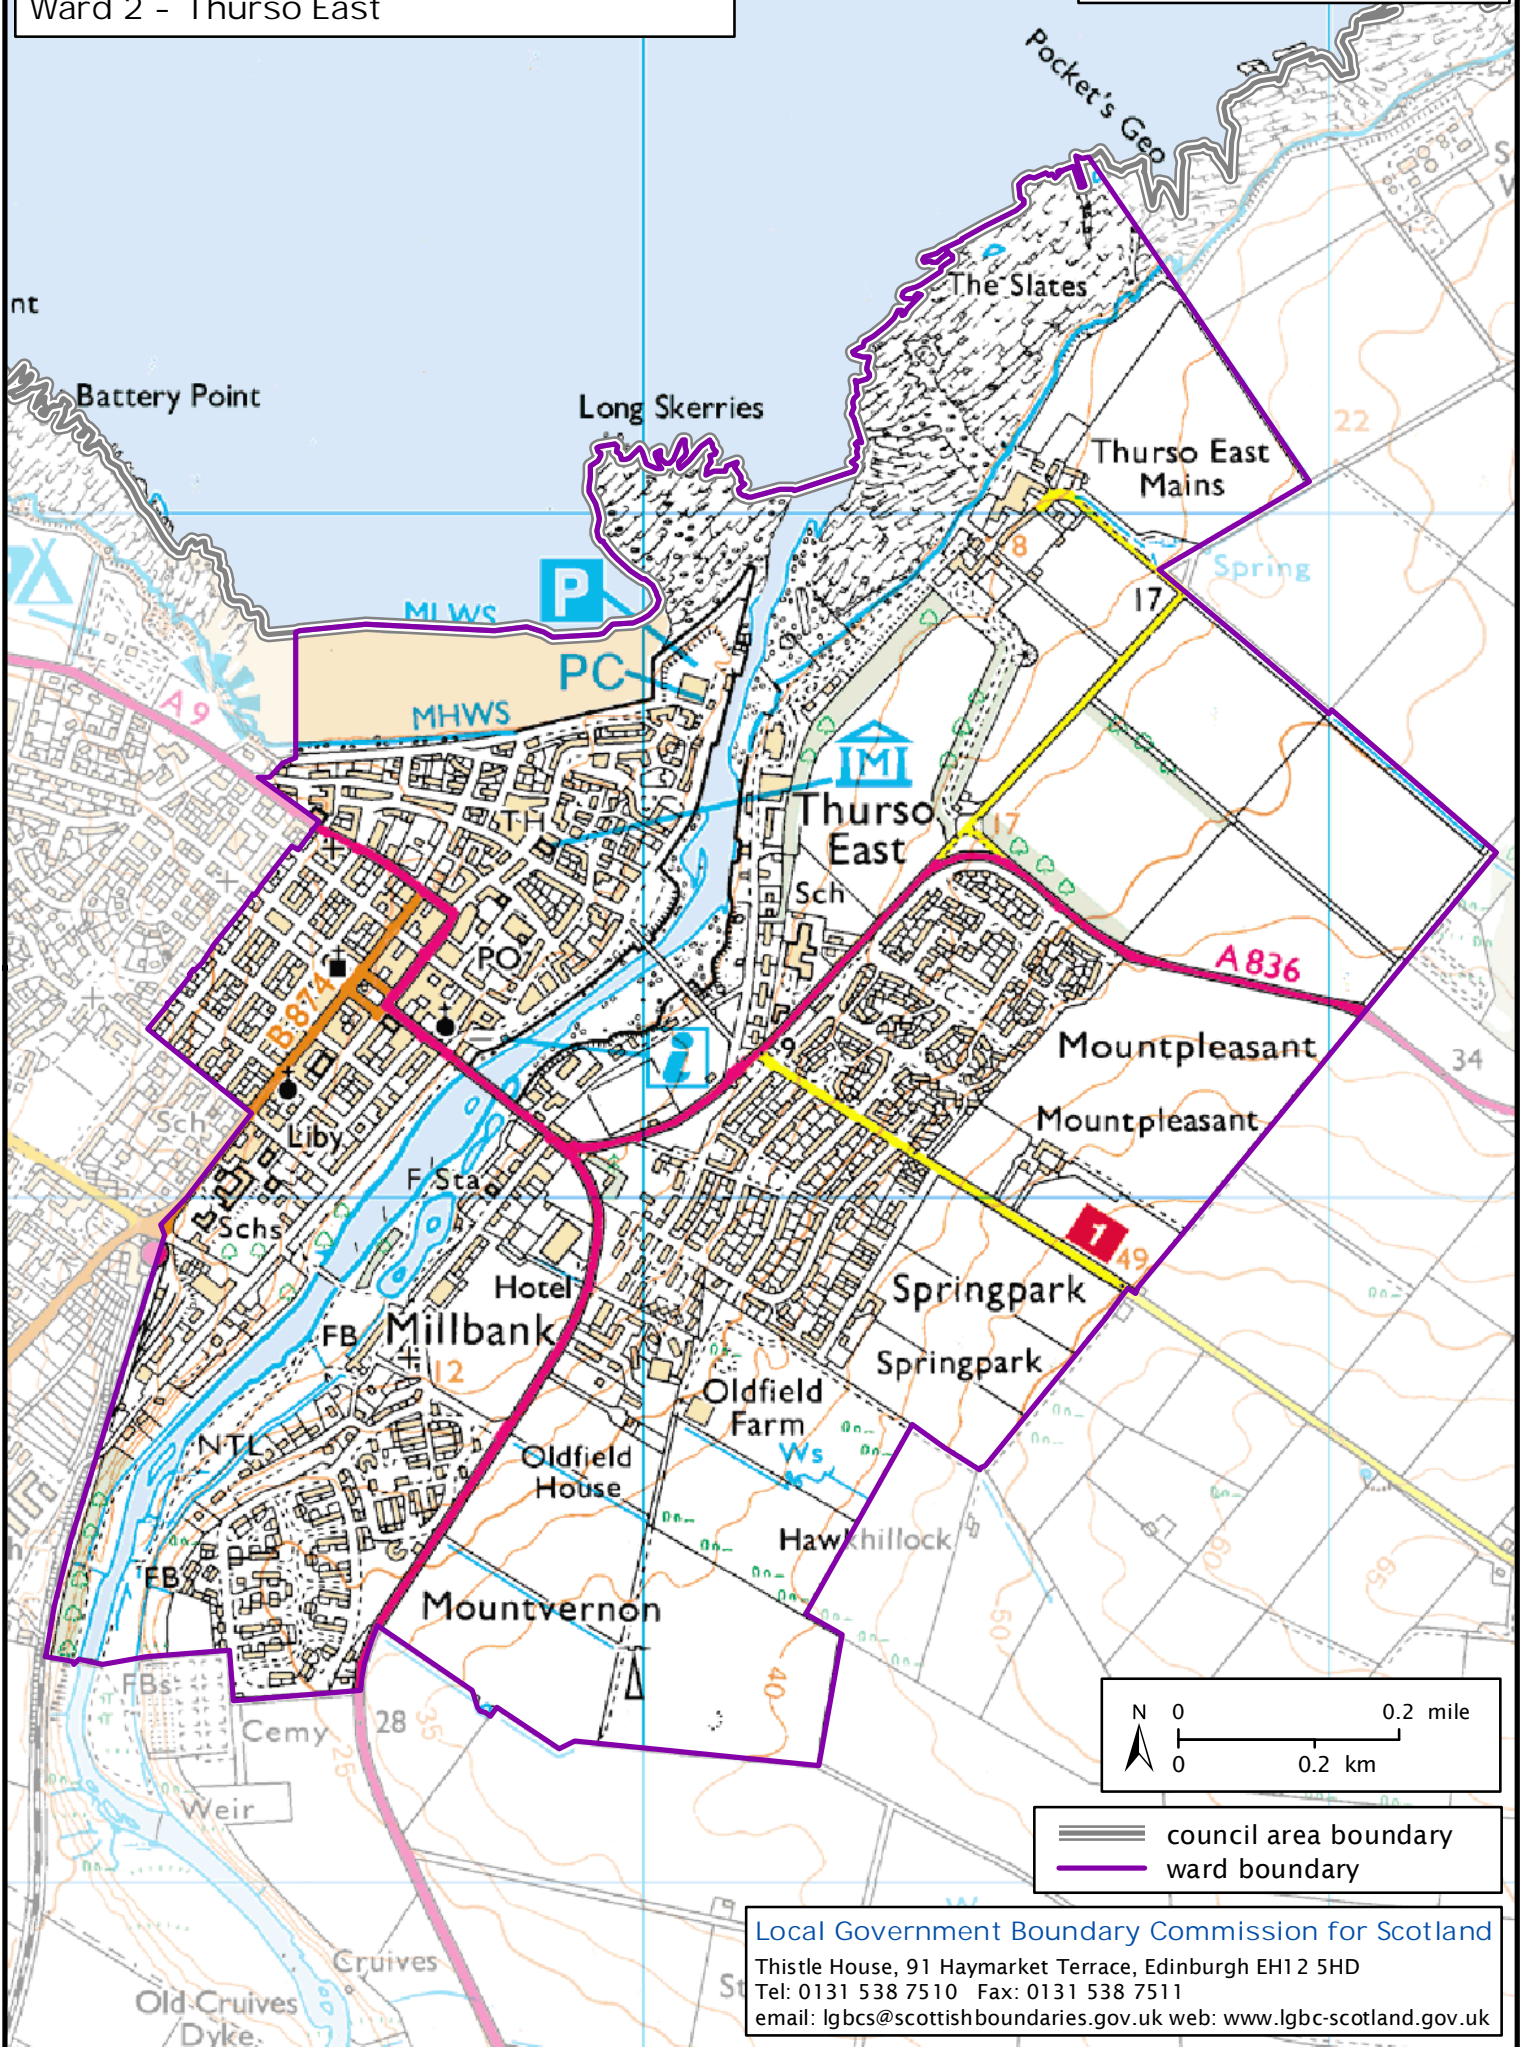

Formation electoral arrangements in 1995

Highland

Ward 2 - Thurso East

This map shows the ward boundary against Ordnance Survey maps from 2011 rather than maps from when the ward boundary was decided.

Crown Copyright and database right 2011. All rights reserved. Ordnance Survey licence no. 100022179

==== council area boundary
==== ward boundary

Local Government Boundary Commission for Scotland
Thistle House, 91 Haymarket Terrace, Edinburgh EH1 2 5HD
Tel: 0131 538 7510 Fax: 0131 538 7511
email: lgbcscottishboundaries.gov.uk web: www.lgbc-scotland.gov.uk