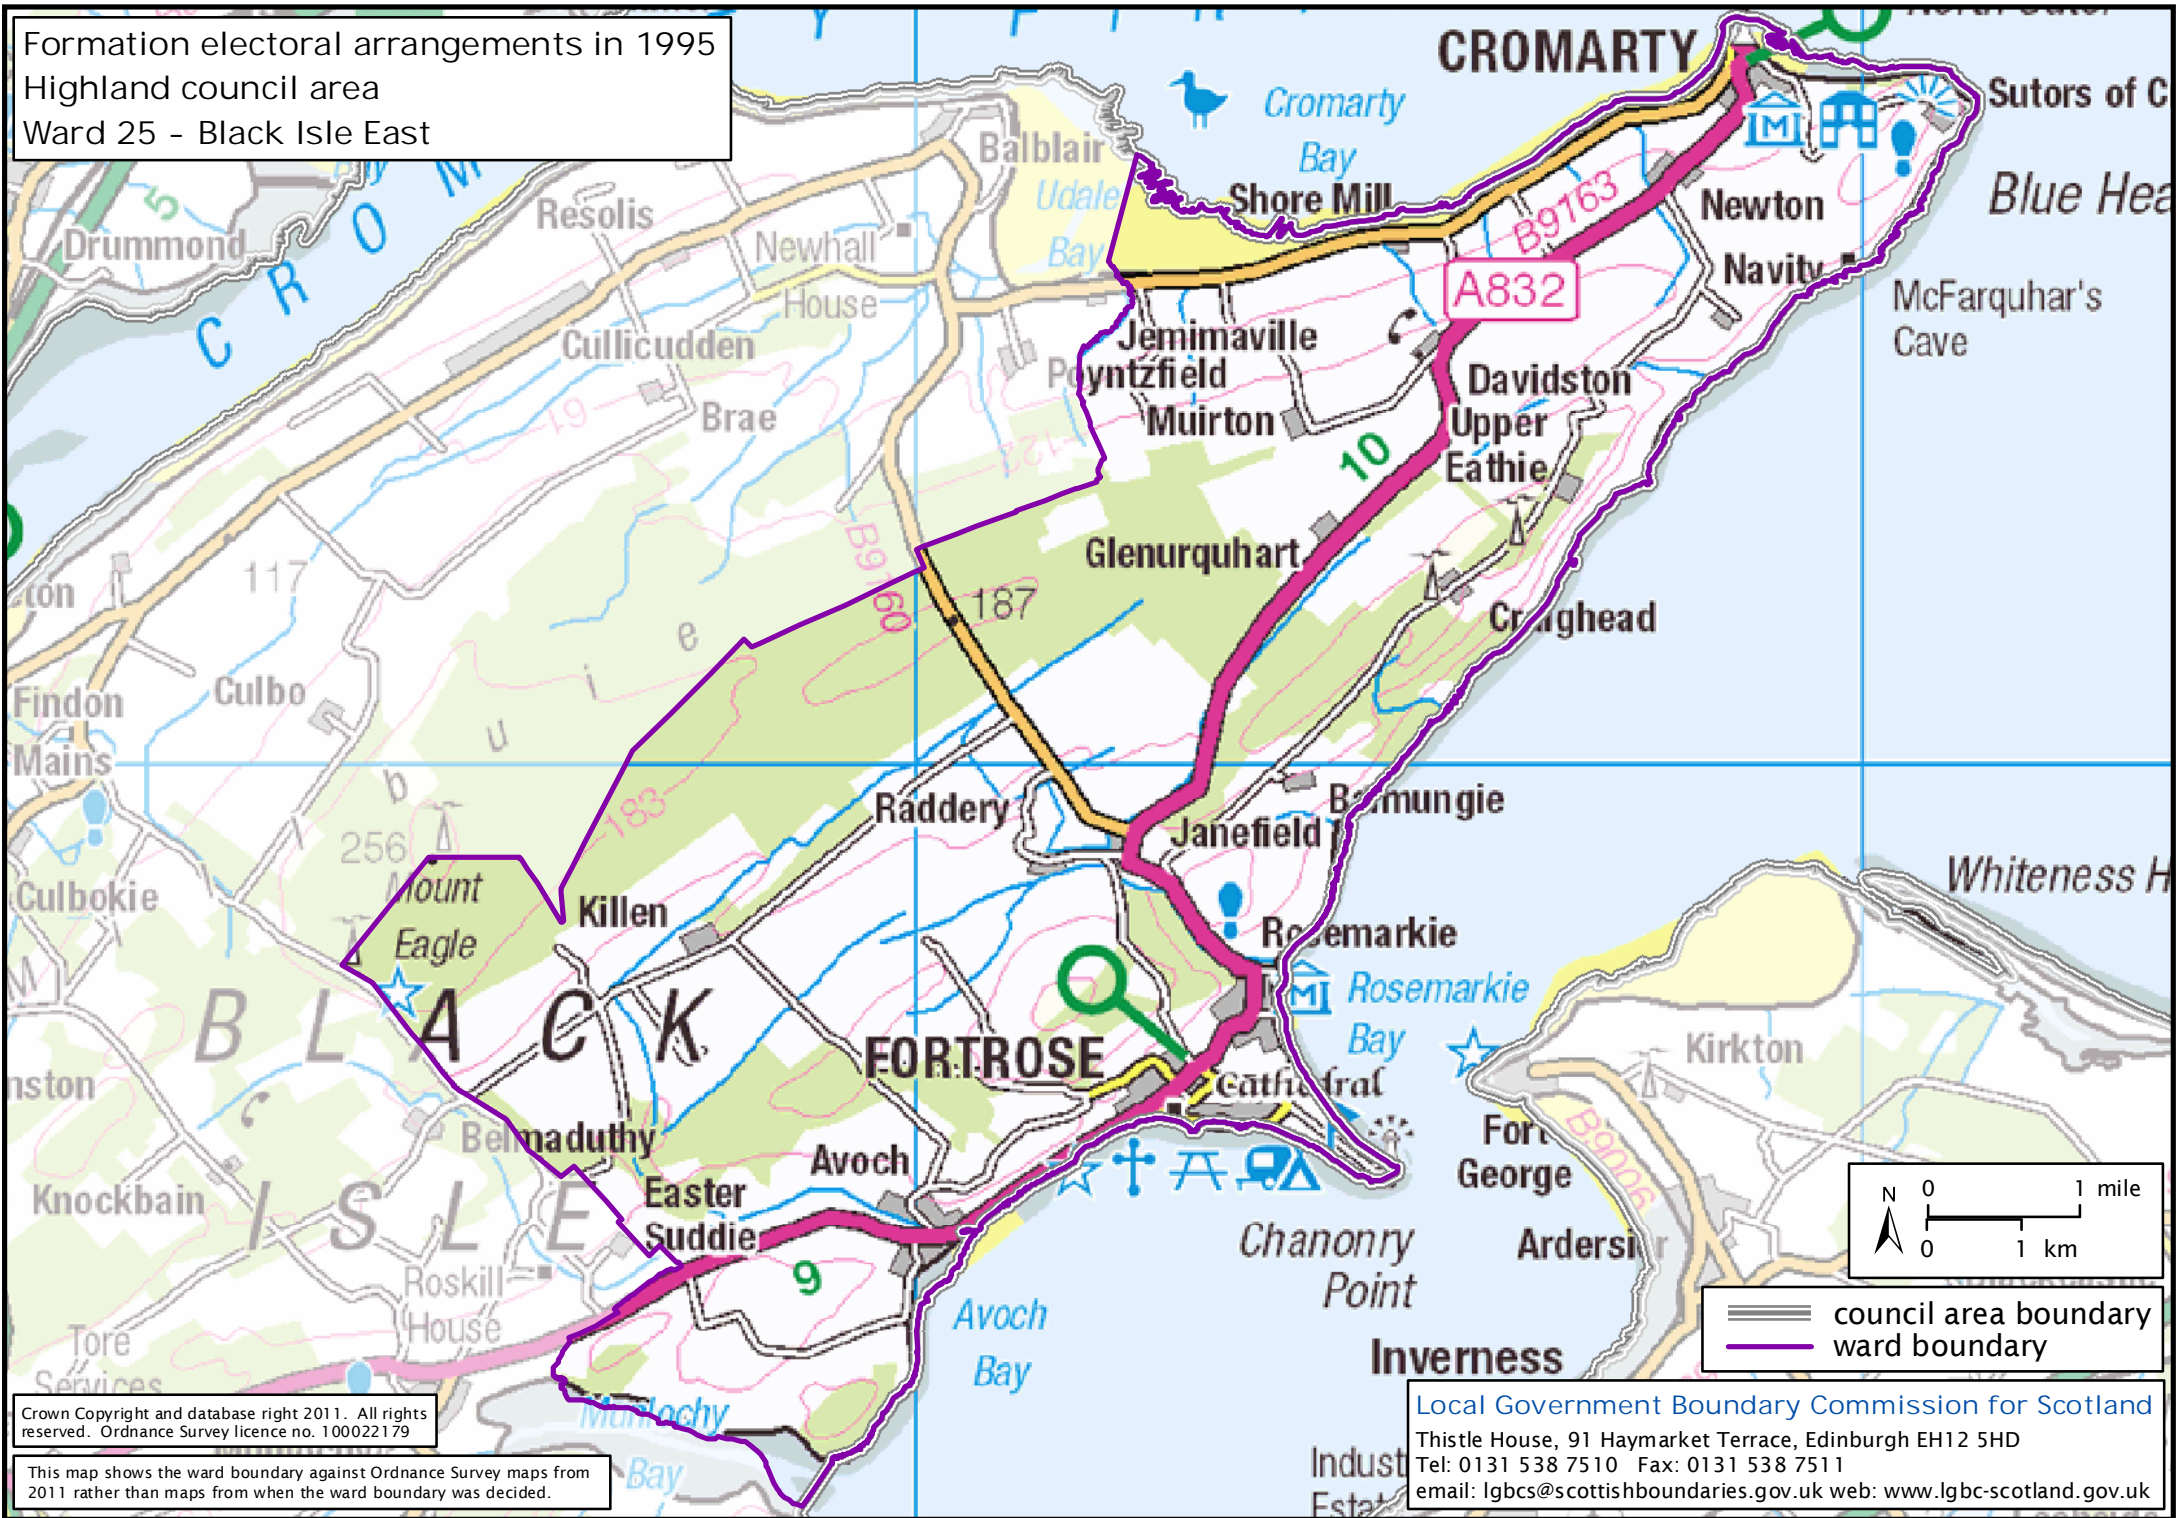

Formation electoral arrangements in 1995
 Highland council area
 Ward 25 - Black Isle East

Crown Copyright and database right 2011. All rights reserved. Ordnance Survey licence no. 100022179

This map shows the ward boundary against Ordnance Survey maps from 2011 rather than maps from when the ward boundary was decided.

==== council area boundary
 ——— ward boundary

Local Government Boundary Commission for Scotland

Thistle House, 91 Haymarket Terrace, Edinburgh EH12 5HD
 Tel: 0131 538 7510 Fax: 0131 538 7511
 email: lgbc@scottishboundaries.gov.uk web: www.lgbc-scotland.gov.uk