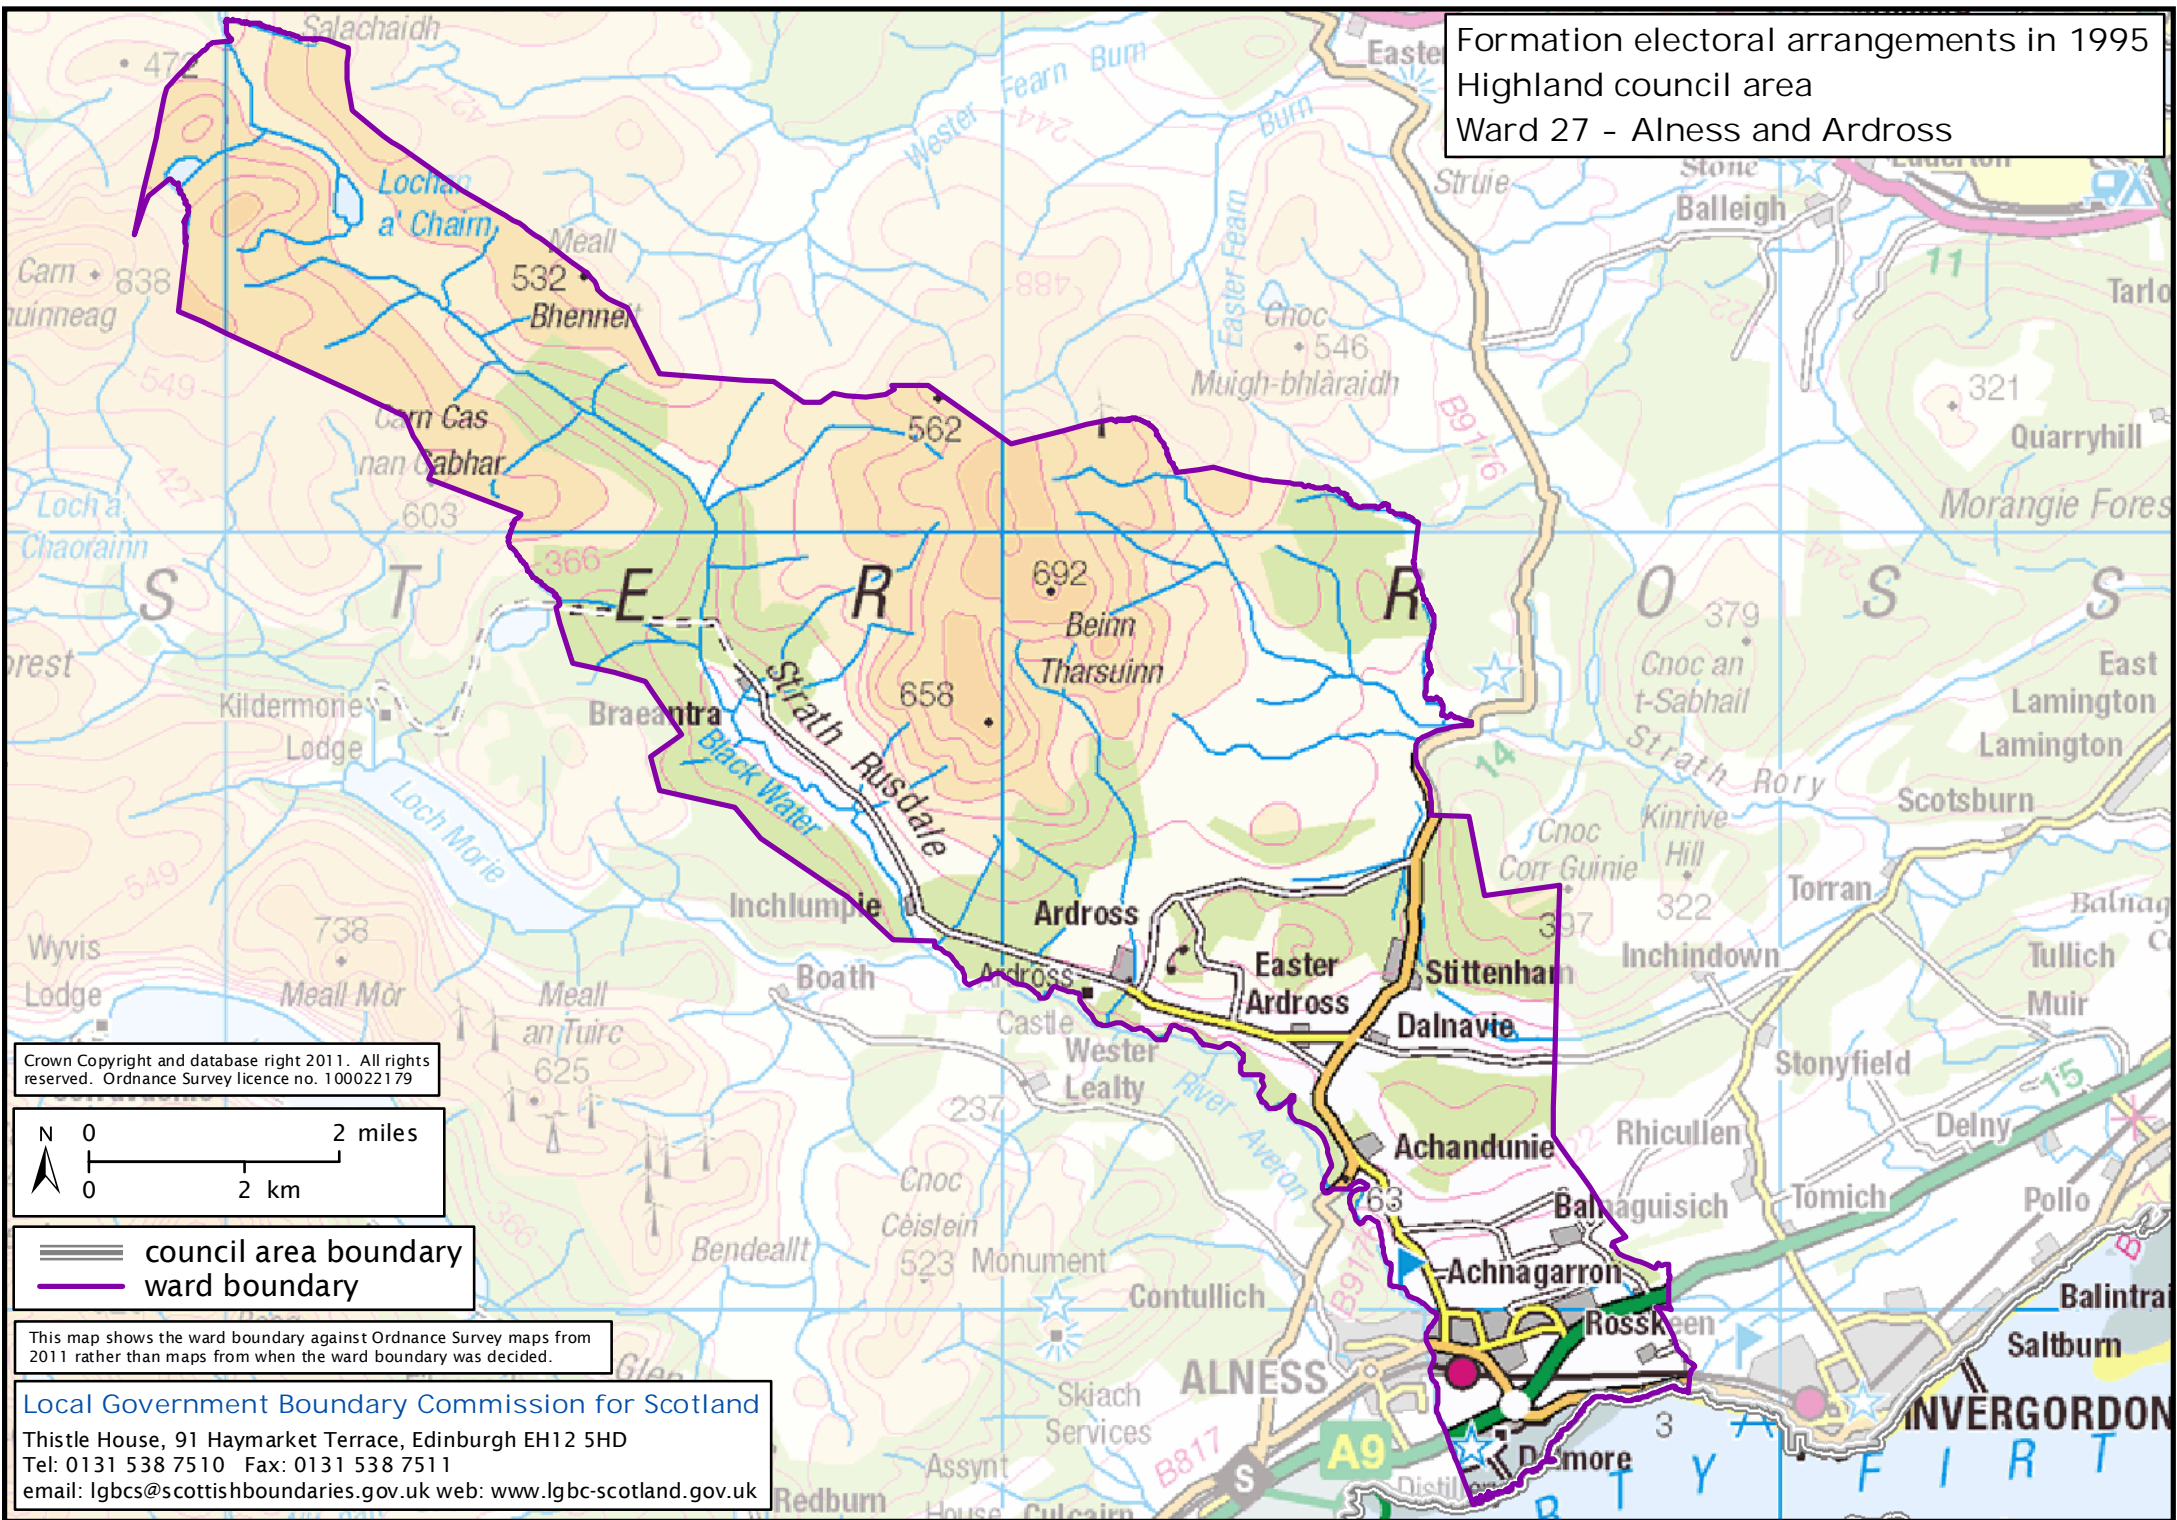

Formation electoral arrangements in 1995
 Highland council area
 Ward 27 - Alness and Ardross

Crown Copyright and database right 2011. All rights reserved. Ordnance Survey licence no. 100022179

==== council area boundary
 ——— ward boundary

This map shows the ward boundary against Ordnance Survey maps from 2011 rather than maps from when the ward boundary was decided.

Local Government Boundary Commission for Scotland
 Thistle House, 91 Haymarket Terrace, Edinburgh EH12 5HD
 Tel: 0131 538 7510 Fax: 0131 538 7511
 email: lgbcscottishboundaries.gov.uk web: www.lgbc-scotland.gov.uk