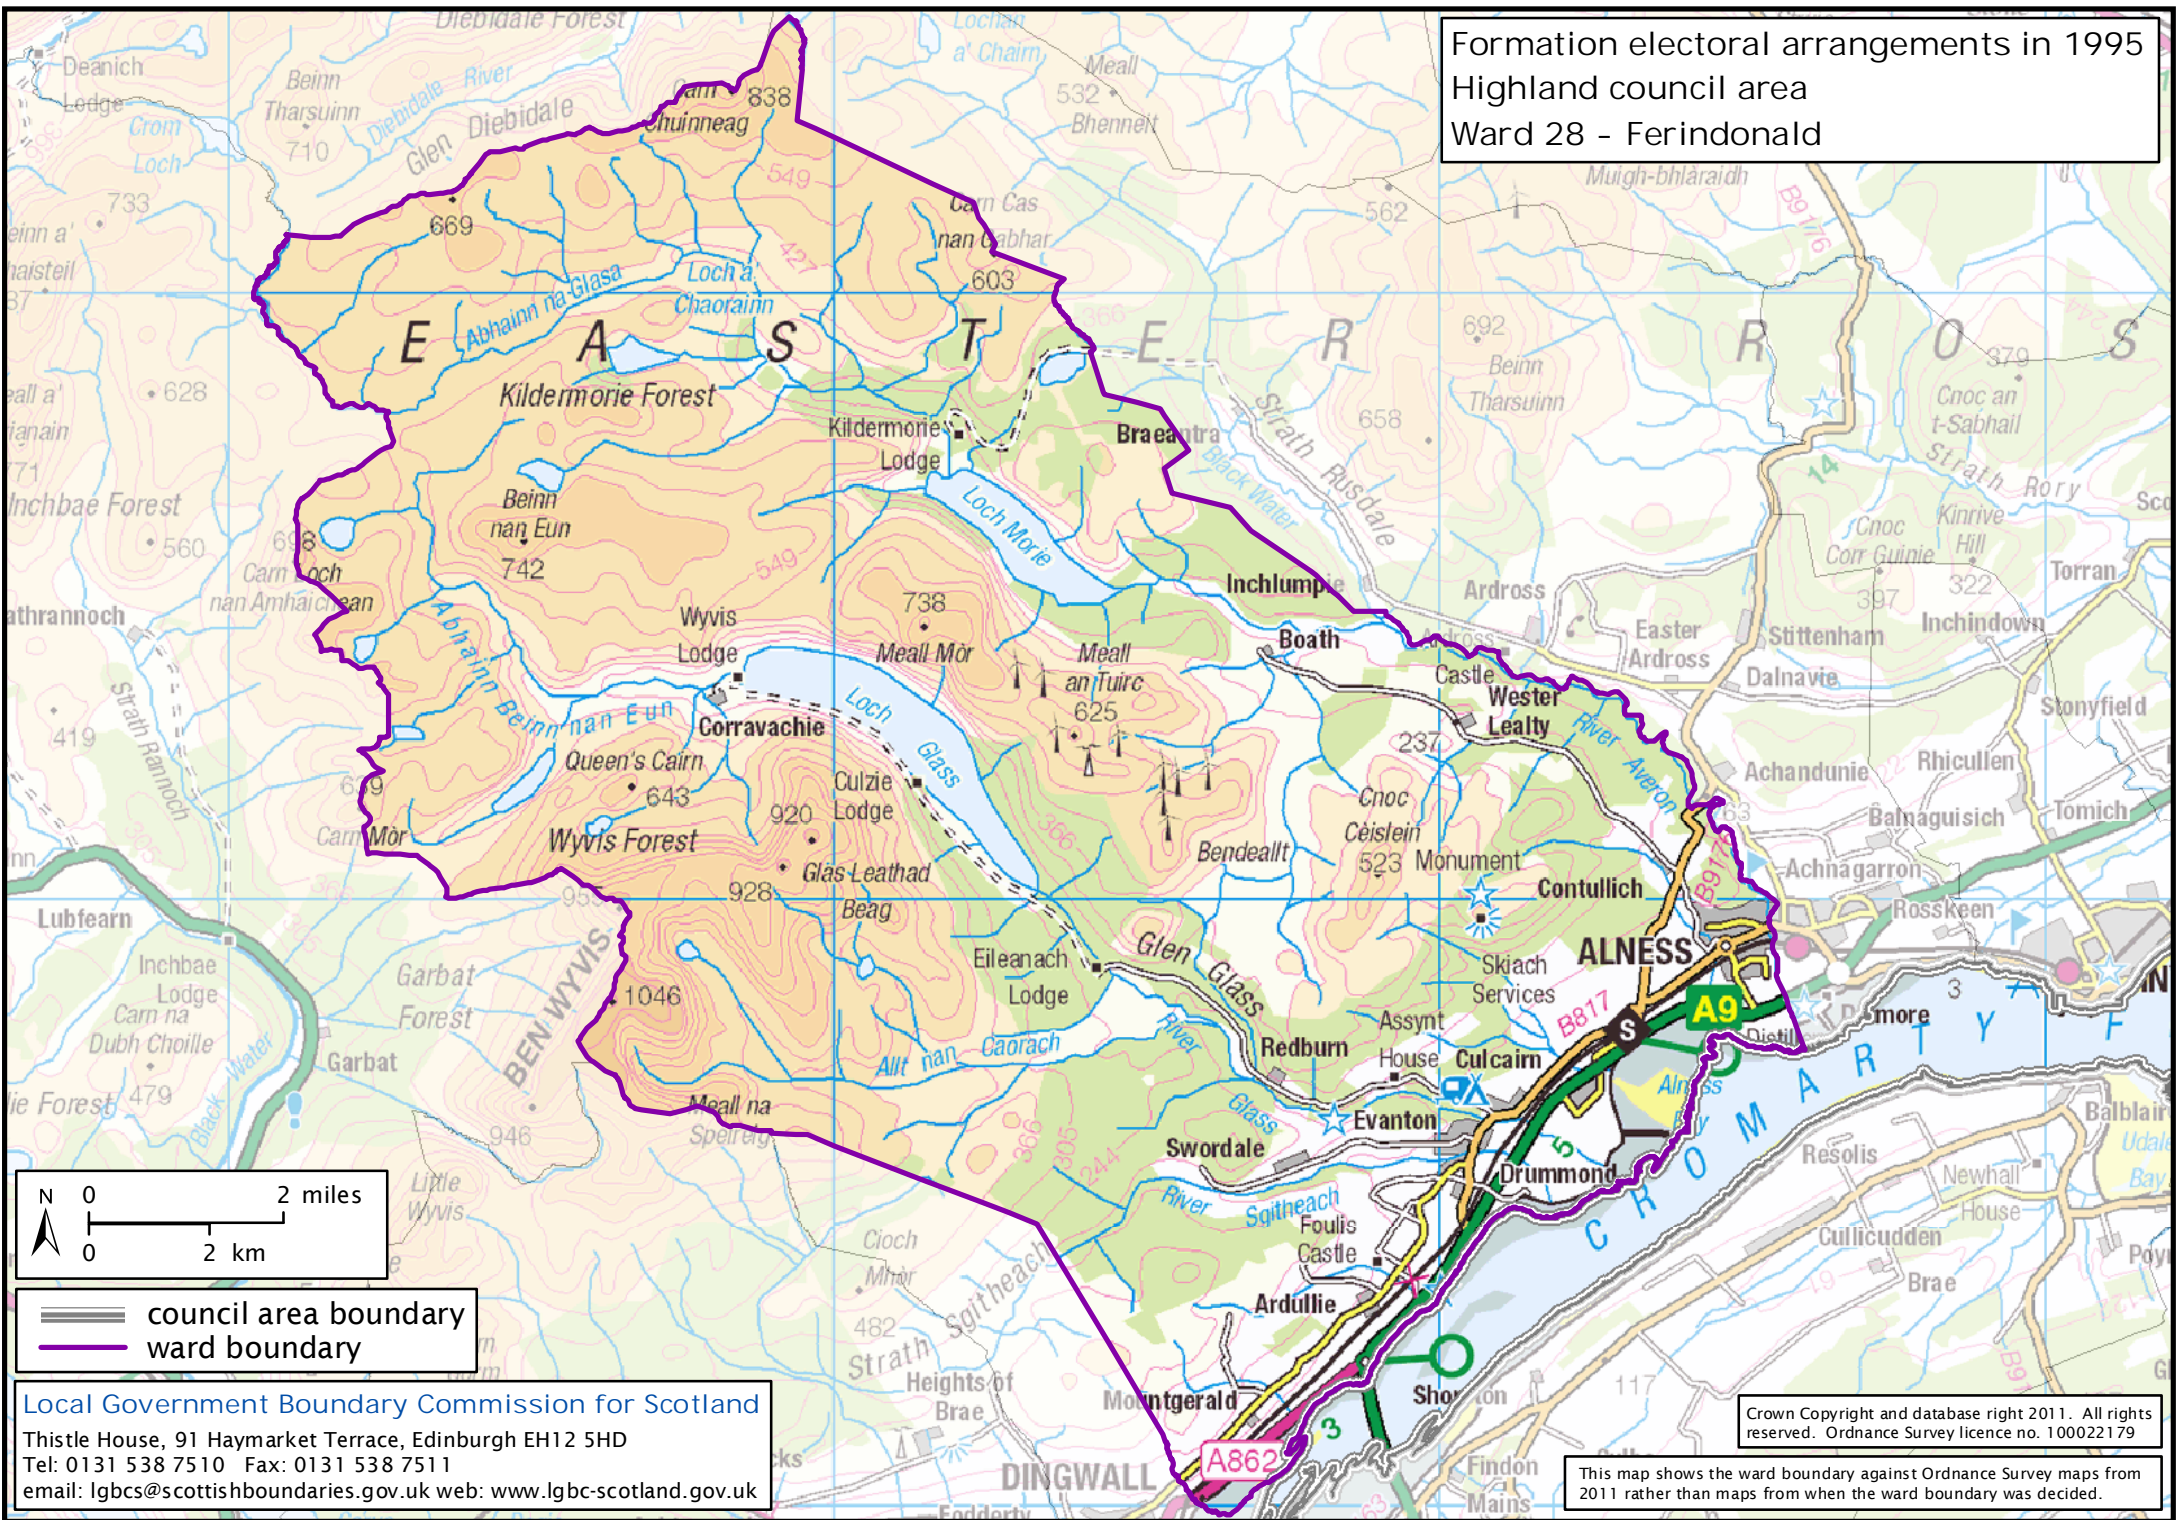

Formation electoral arrangements in 1995
 Highland council area
 Ward 28 - Ferindonald

 council area boundary
 ward boundary

Local Government Boundary Commission for Scotland
 Thistle House, 91 Haymarket Terrace, Edinburgh EH12 5HD
 Tel: 0131 538 7510 Fax: 0131 538 7511
 email: lgbcscottishboundaries.gov.uk web: www.lgbc-scotland.gov.uk

Crown Copyright and database right 2011. All rights reserved. Ordnance Survey licence no. 100022179

This map shows the ward boundary against Ordnance Survey maps from 2011 rather than maps from when the ward boundary was decided.