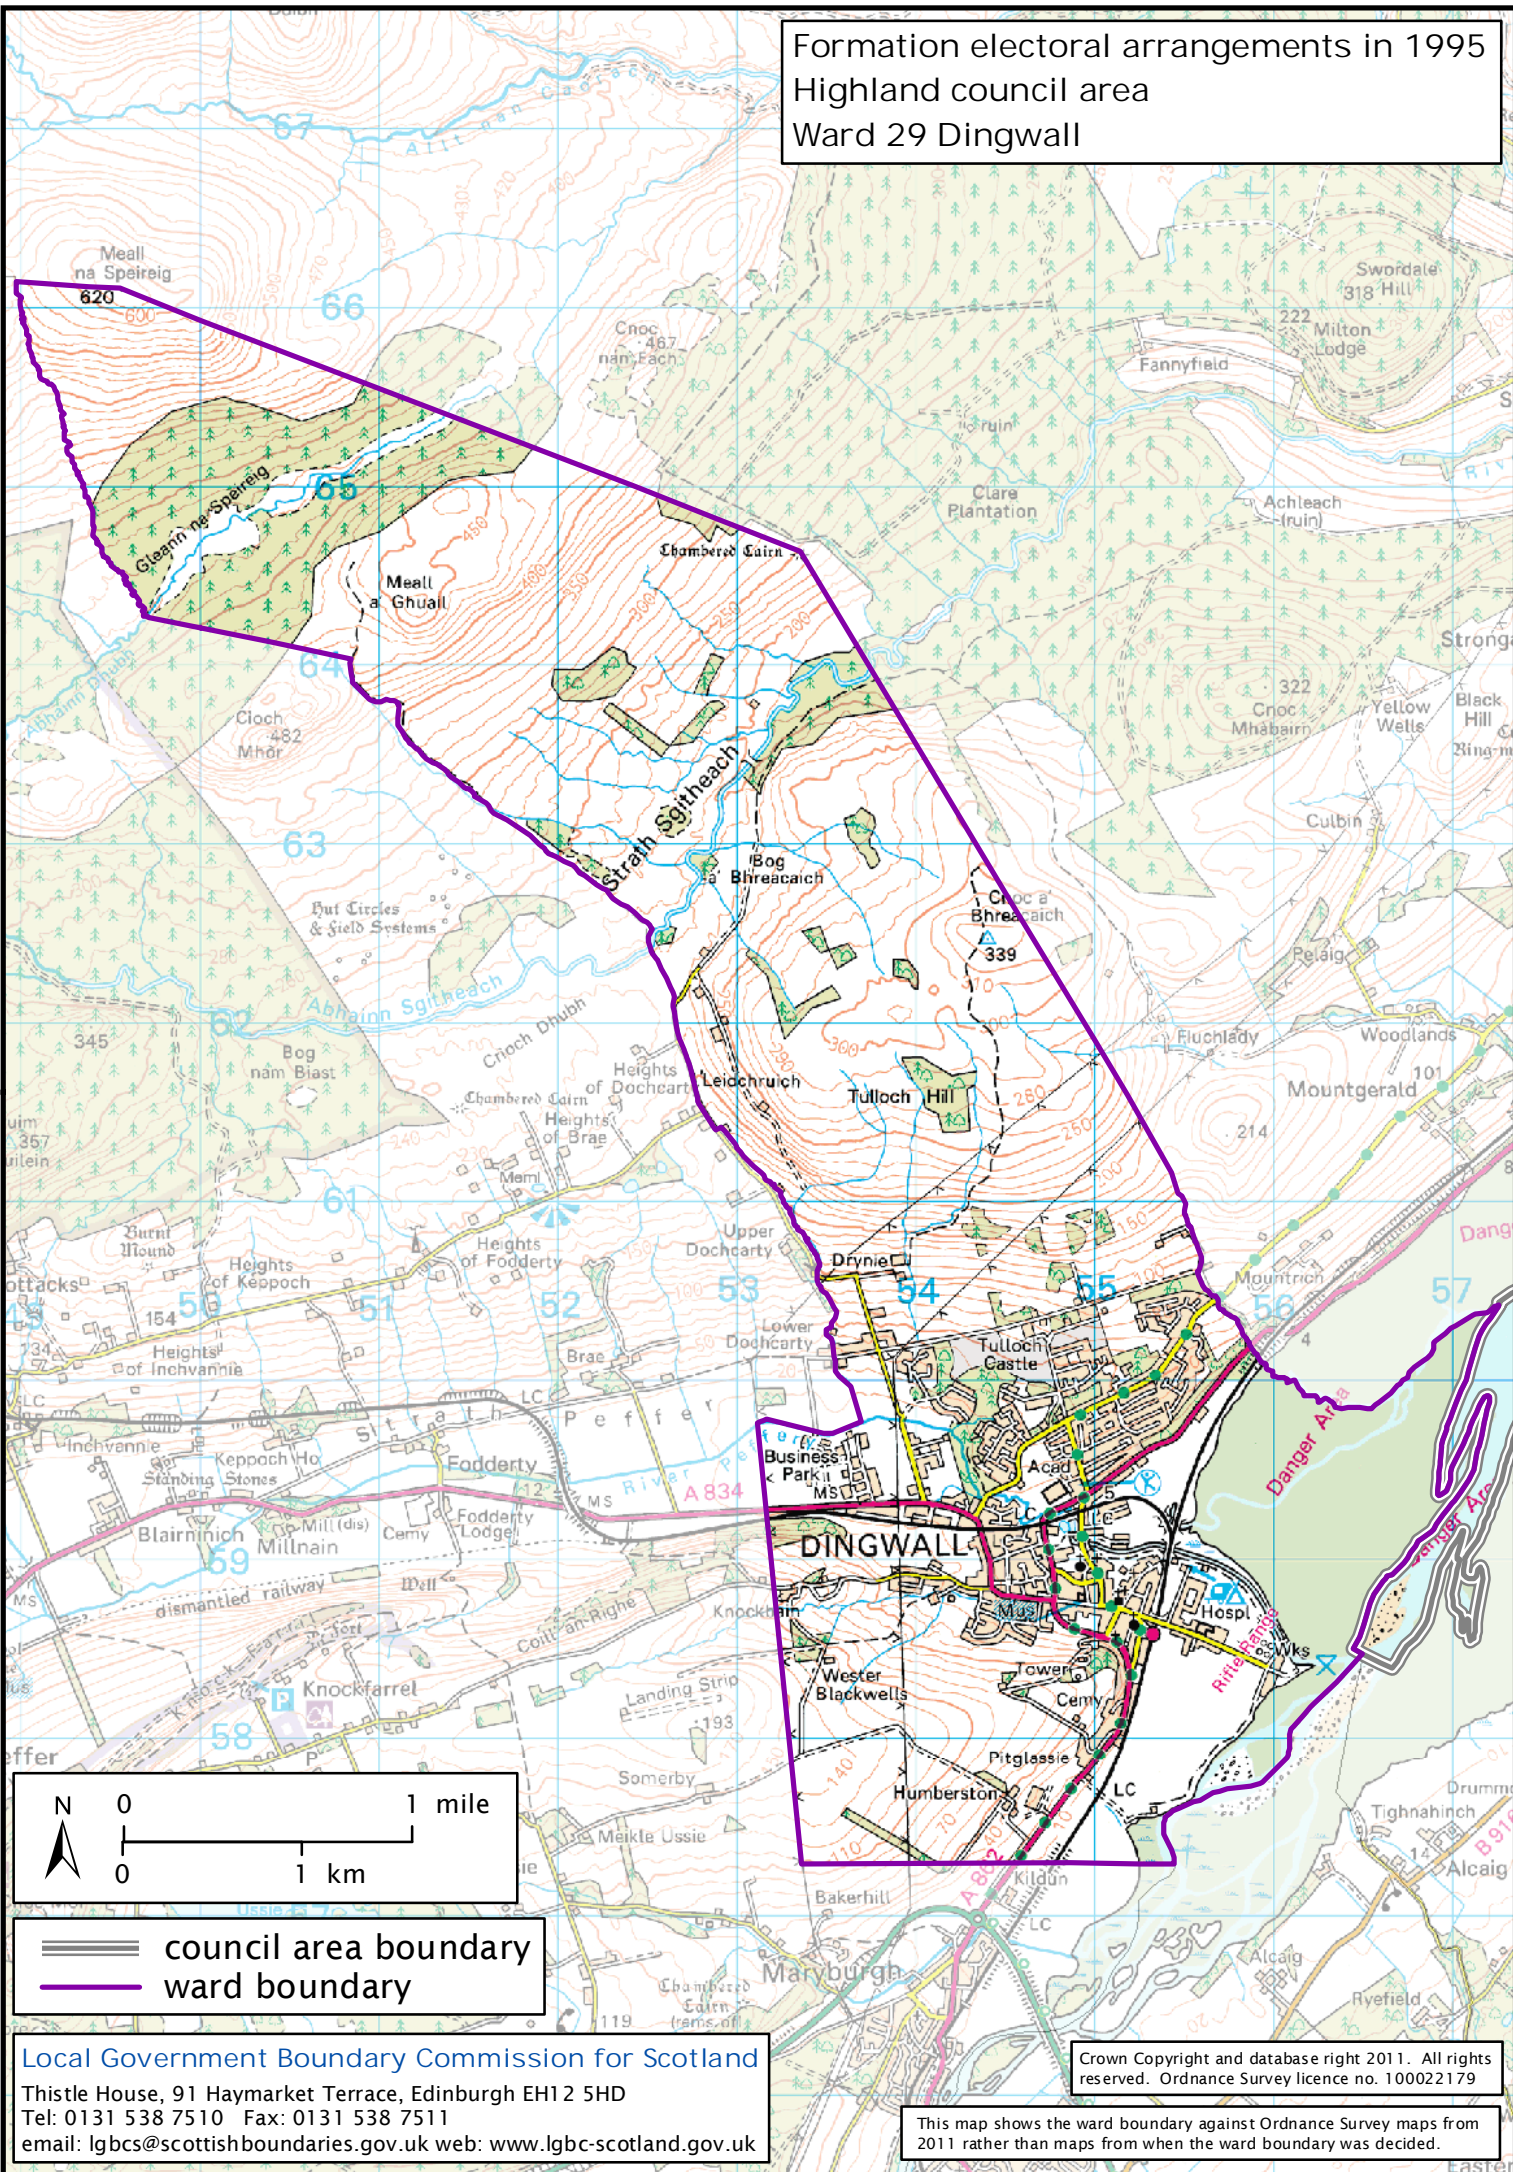

Formation electoral arrangements in 1995
 Highland council area
 Ward 29 Dingwall

 council area boundary
 ward boundary

Local Government Boundary Commission for Scotland
 Thistle House, 91 Haymarket Terrace, Edinburgh EH1 2 5HD
 Tel: 0131 538 7510 Fax: 0131 538 7511
 email: lgbc@scottishboundaries.gov.uk web: www.lgbc-scotland.gov.uk

Crown Copyright and database right 2011. All rights reserved. Ordnance Survey licence no. 100022179

This map shows the ward boundary against Ordnance Survey maps from 2011 rather than maps from when the ward boundary was decided.