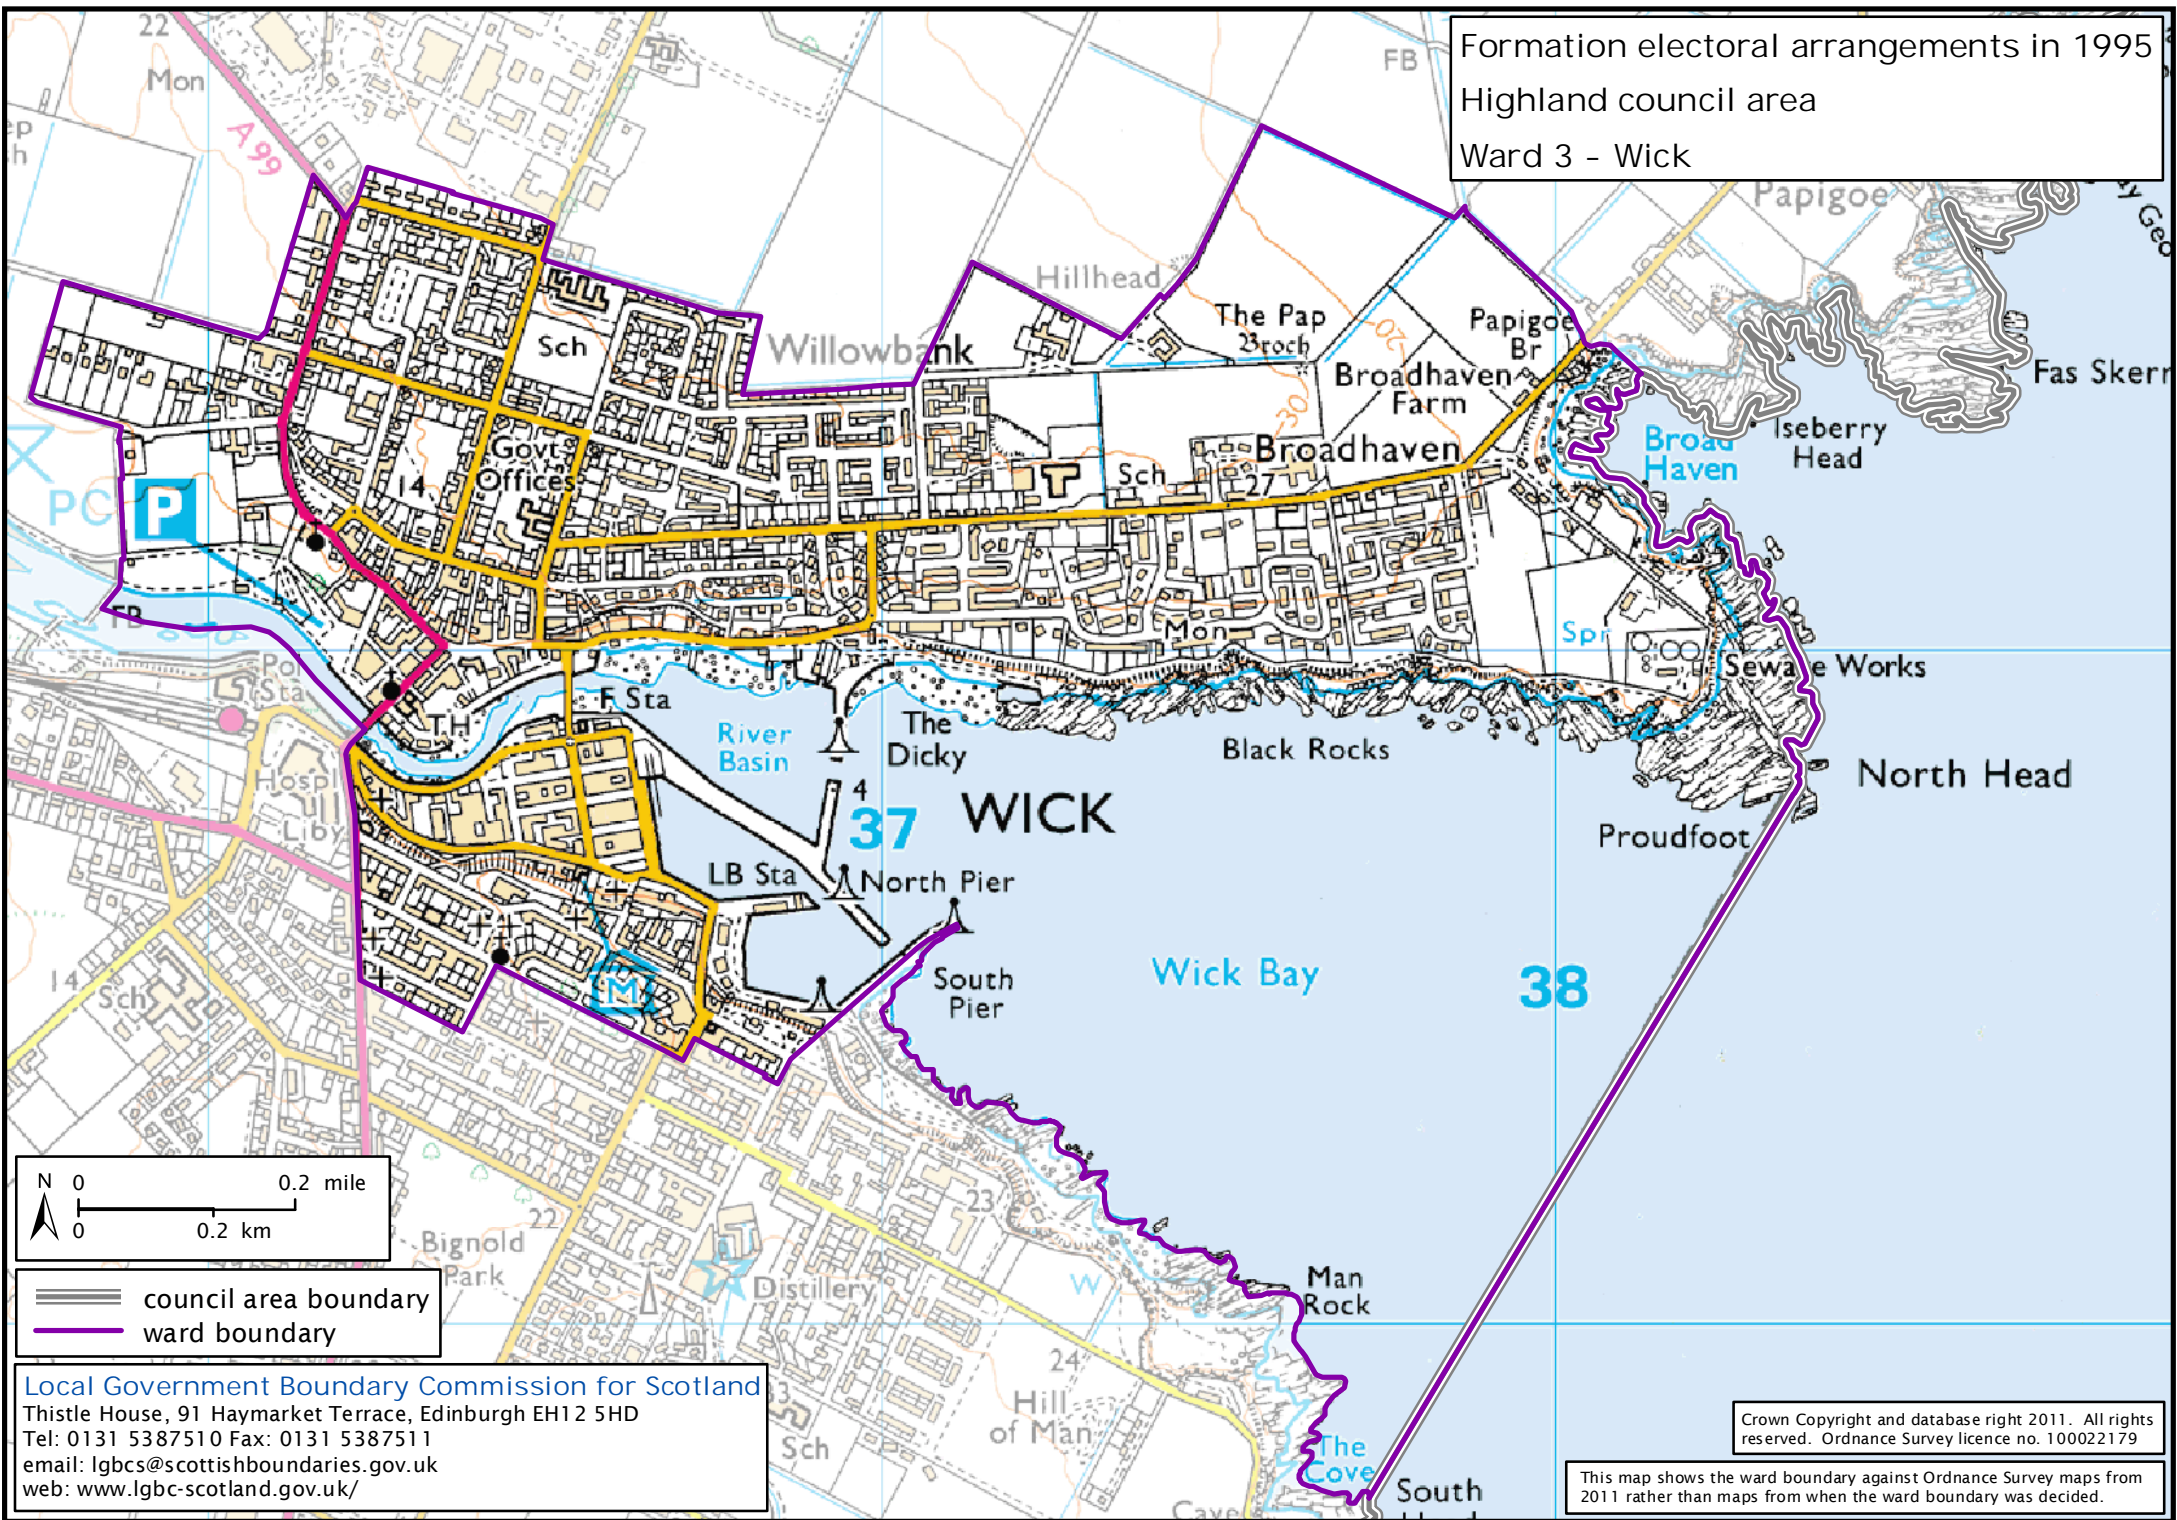

Formation electoral arrangements in 1995
 Highland council area
 Ward 3 - Wick

— council area boundary
 — ward boundary

Local Government Boundary Commission for Scotland
 Thistle House, 91 Haymarket Terrace, Edinburgh EH12 5HD
 Tel: 0131 5387510 Fax: 0131 5387511
 email: lgbc@scottishboundaries.gov.uk
 web: www.lgbc-scotland.gov.uk/

Crown Copyright and database right 2011. All rights reserved. Ordnance Survey licence no. 100022179

This map shows the ward boundary against Ordnance Survey maps from 2011 rather than maps from when the ward boundary was decided.