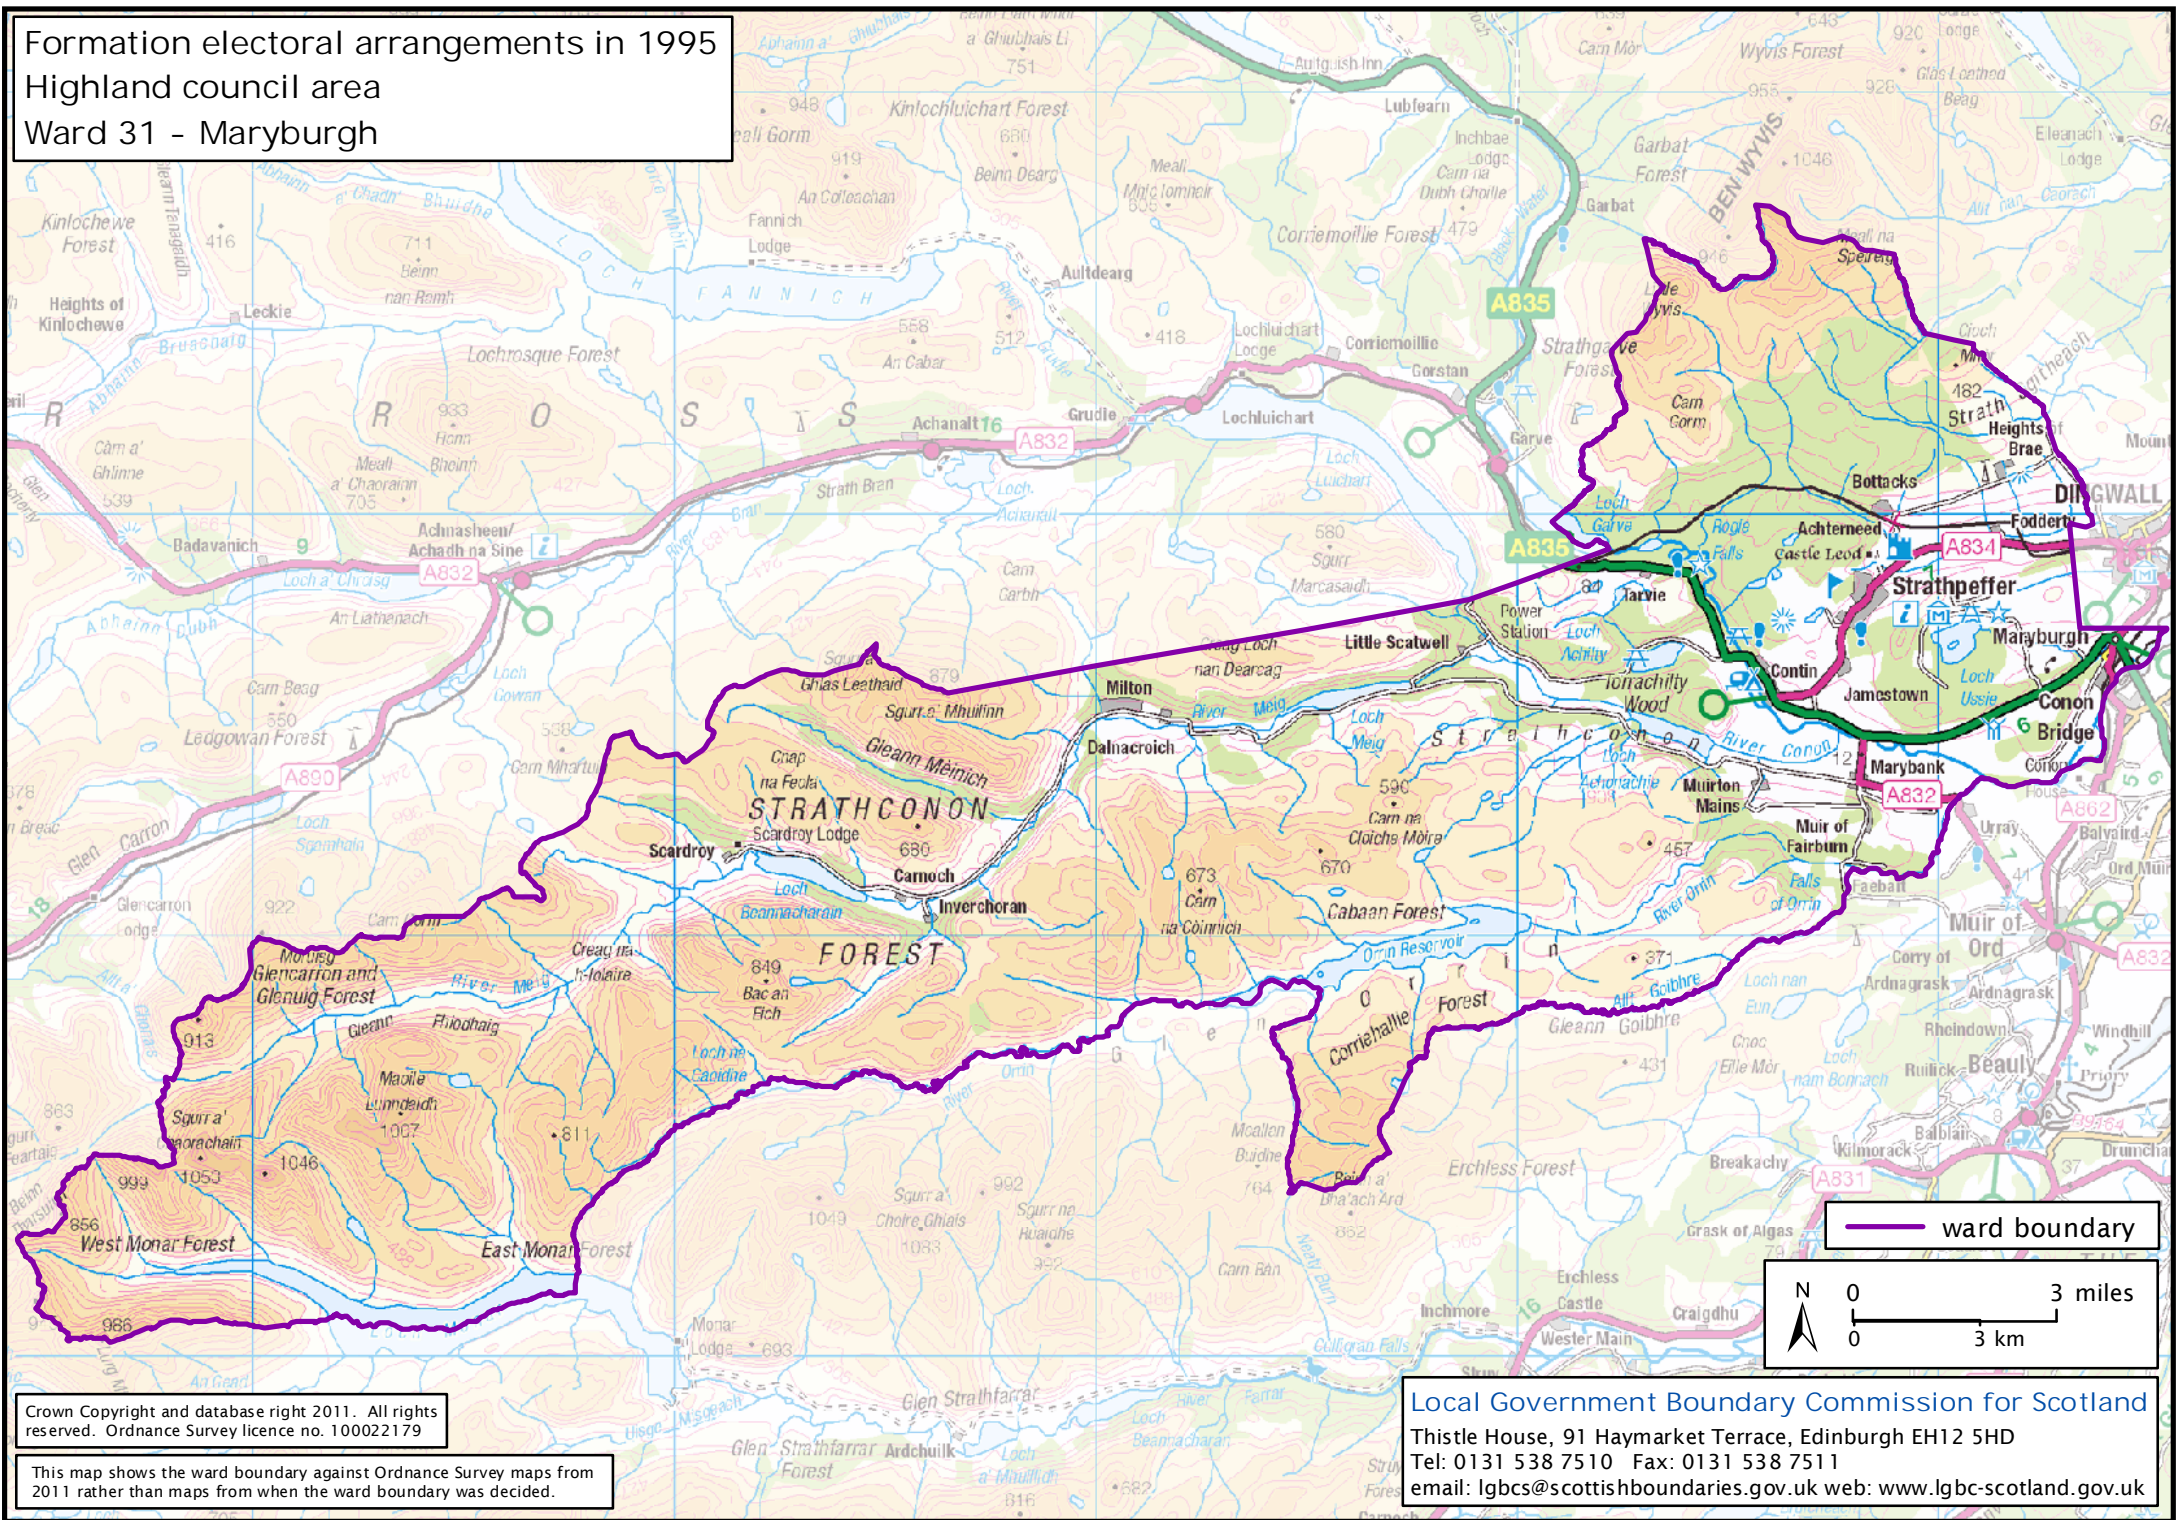

Formation electoral arrangements in 1995
 Highland council area
 Ward 31 - Maryburgh

— ward boundary

Crown Copyright and database right 2011. All rights reserved. Ordnance Survey licence no. 100022179

This map shows the ward boundary against Ordnance Survey maps from 2011 rather than maps from when the ward boundary was decided.