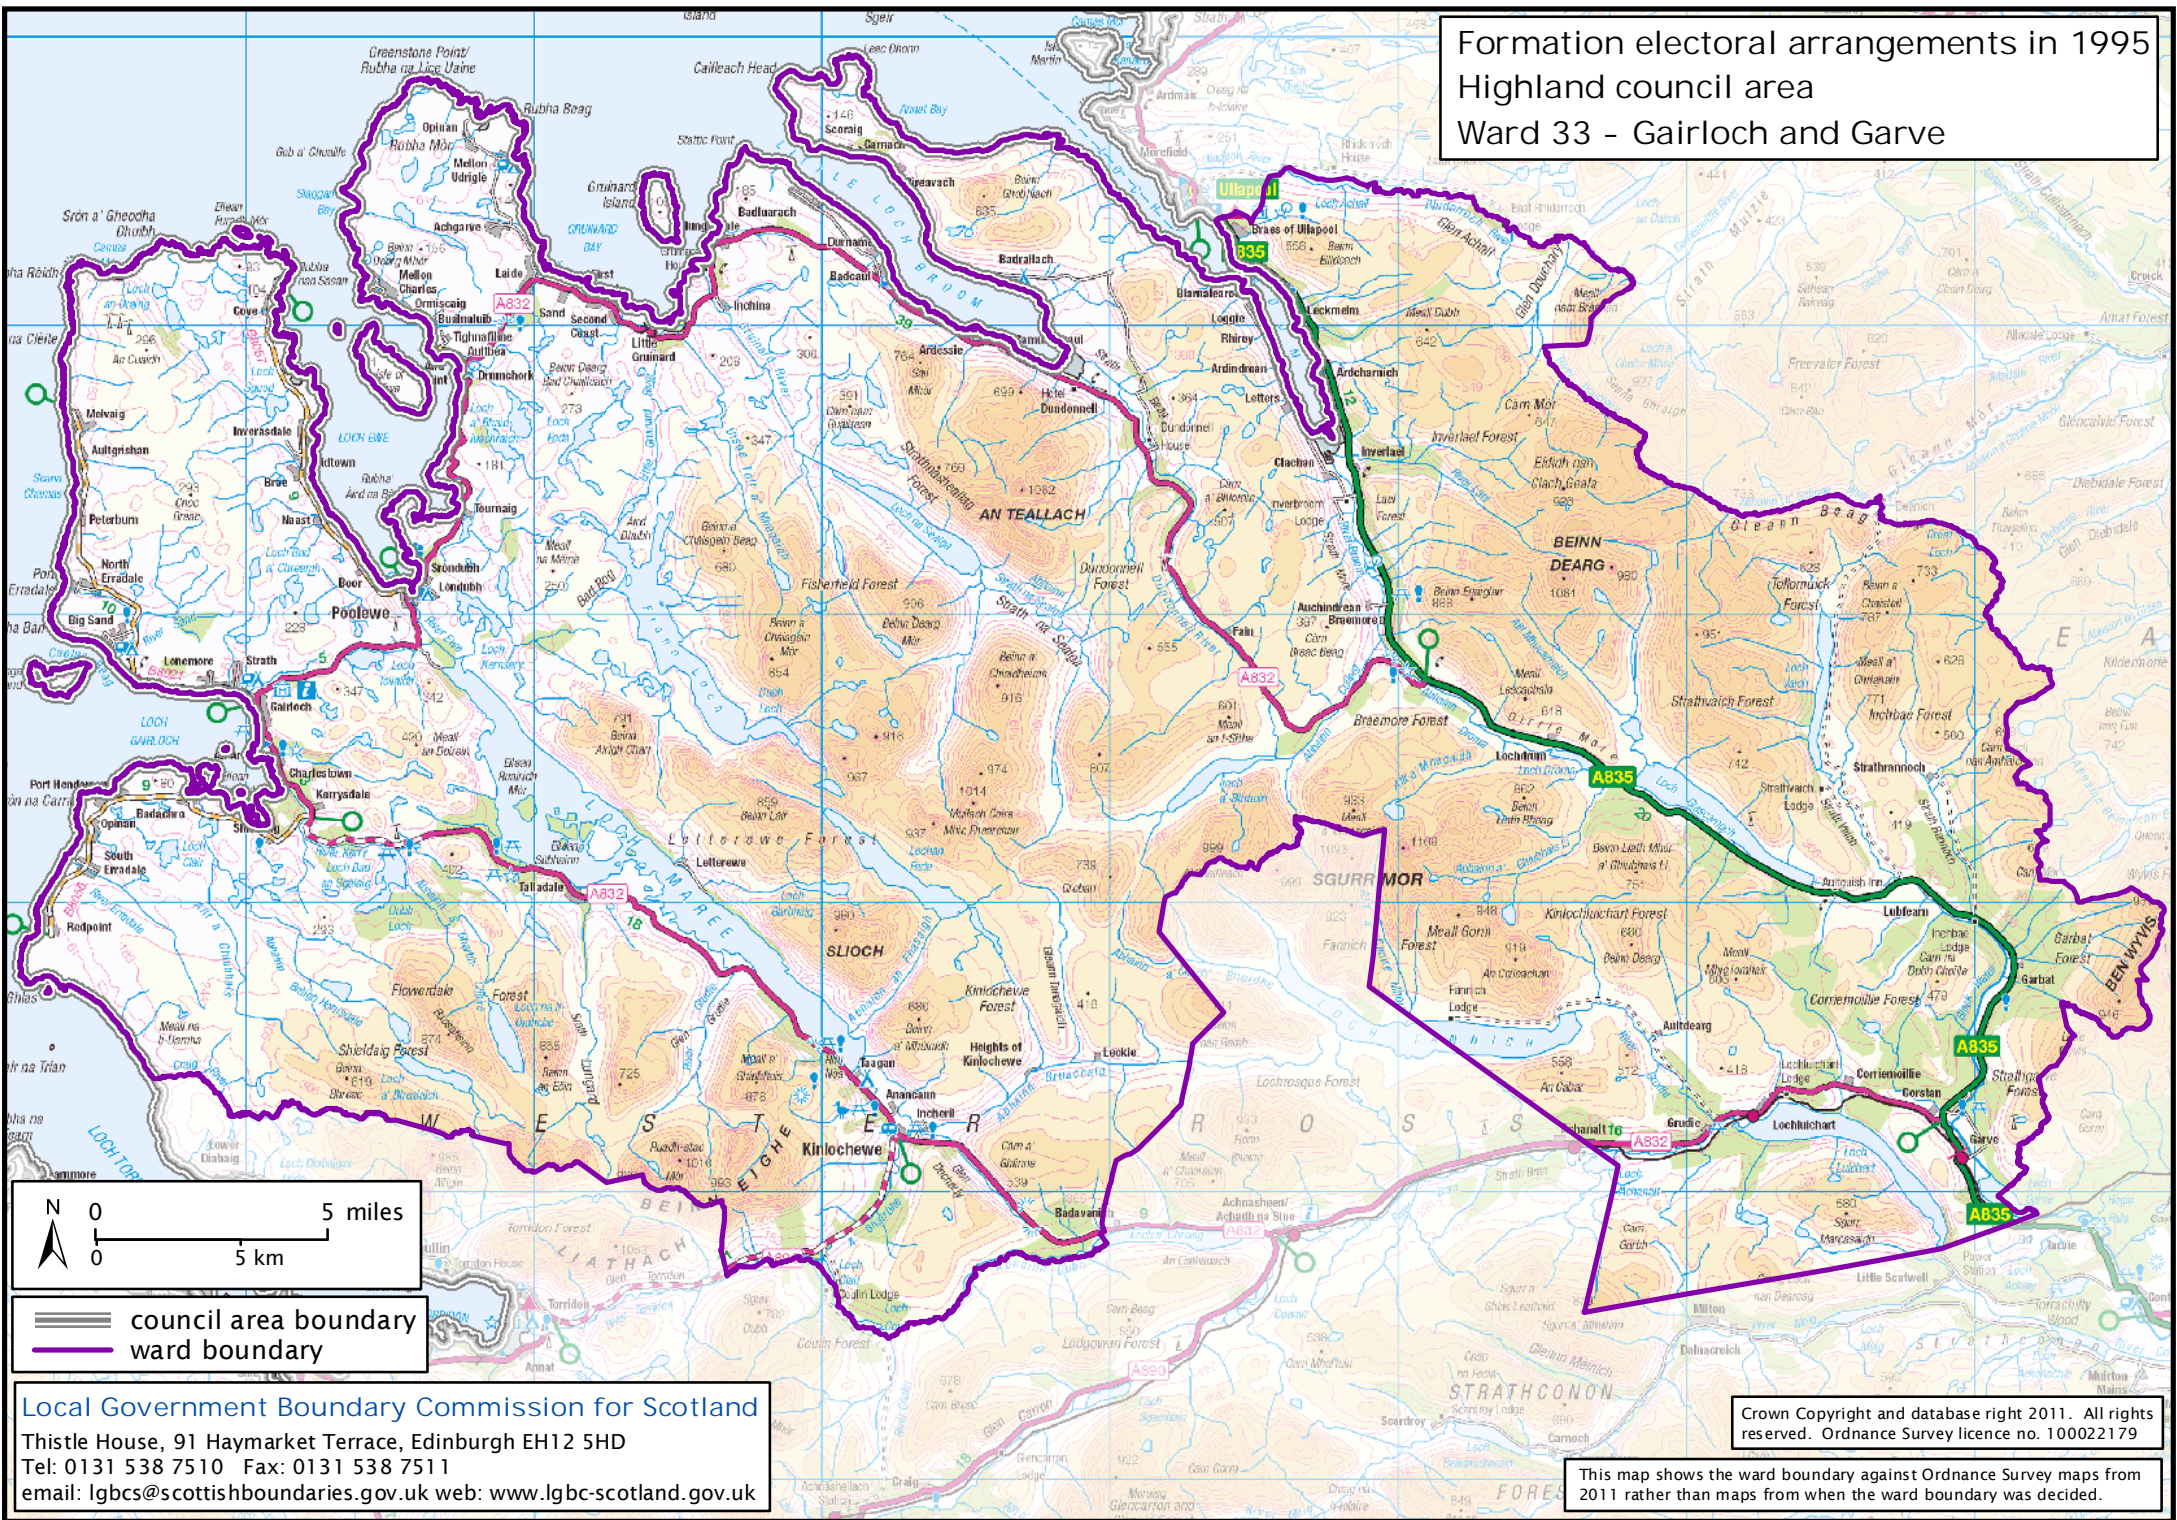

Formation electoral arrangements in 1995
 Highland council area
 Ward 33 - Gairloch and Garve

— council area boundary
 — ward boundary

Local Government Boundary Commission for Scotland
 Thistle House, 91 Haymarket Terrace, Edinburgh EH12 5HD
 Tel: 0131 538 7510 Fax: 0131 538 7511
 email: lgbcscottishboundaries.gov.uk web: www.lgbc-scotland.gov.uk

Crown Copyright and database right 2011. All rights reserved. Ordnance Survey licence no. 100022179

This map shows the ward boundary against Ordnance Survey maps from 2011 rather than maps from when the ward boundary was decided.