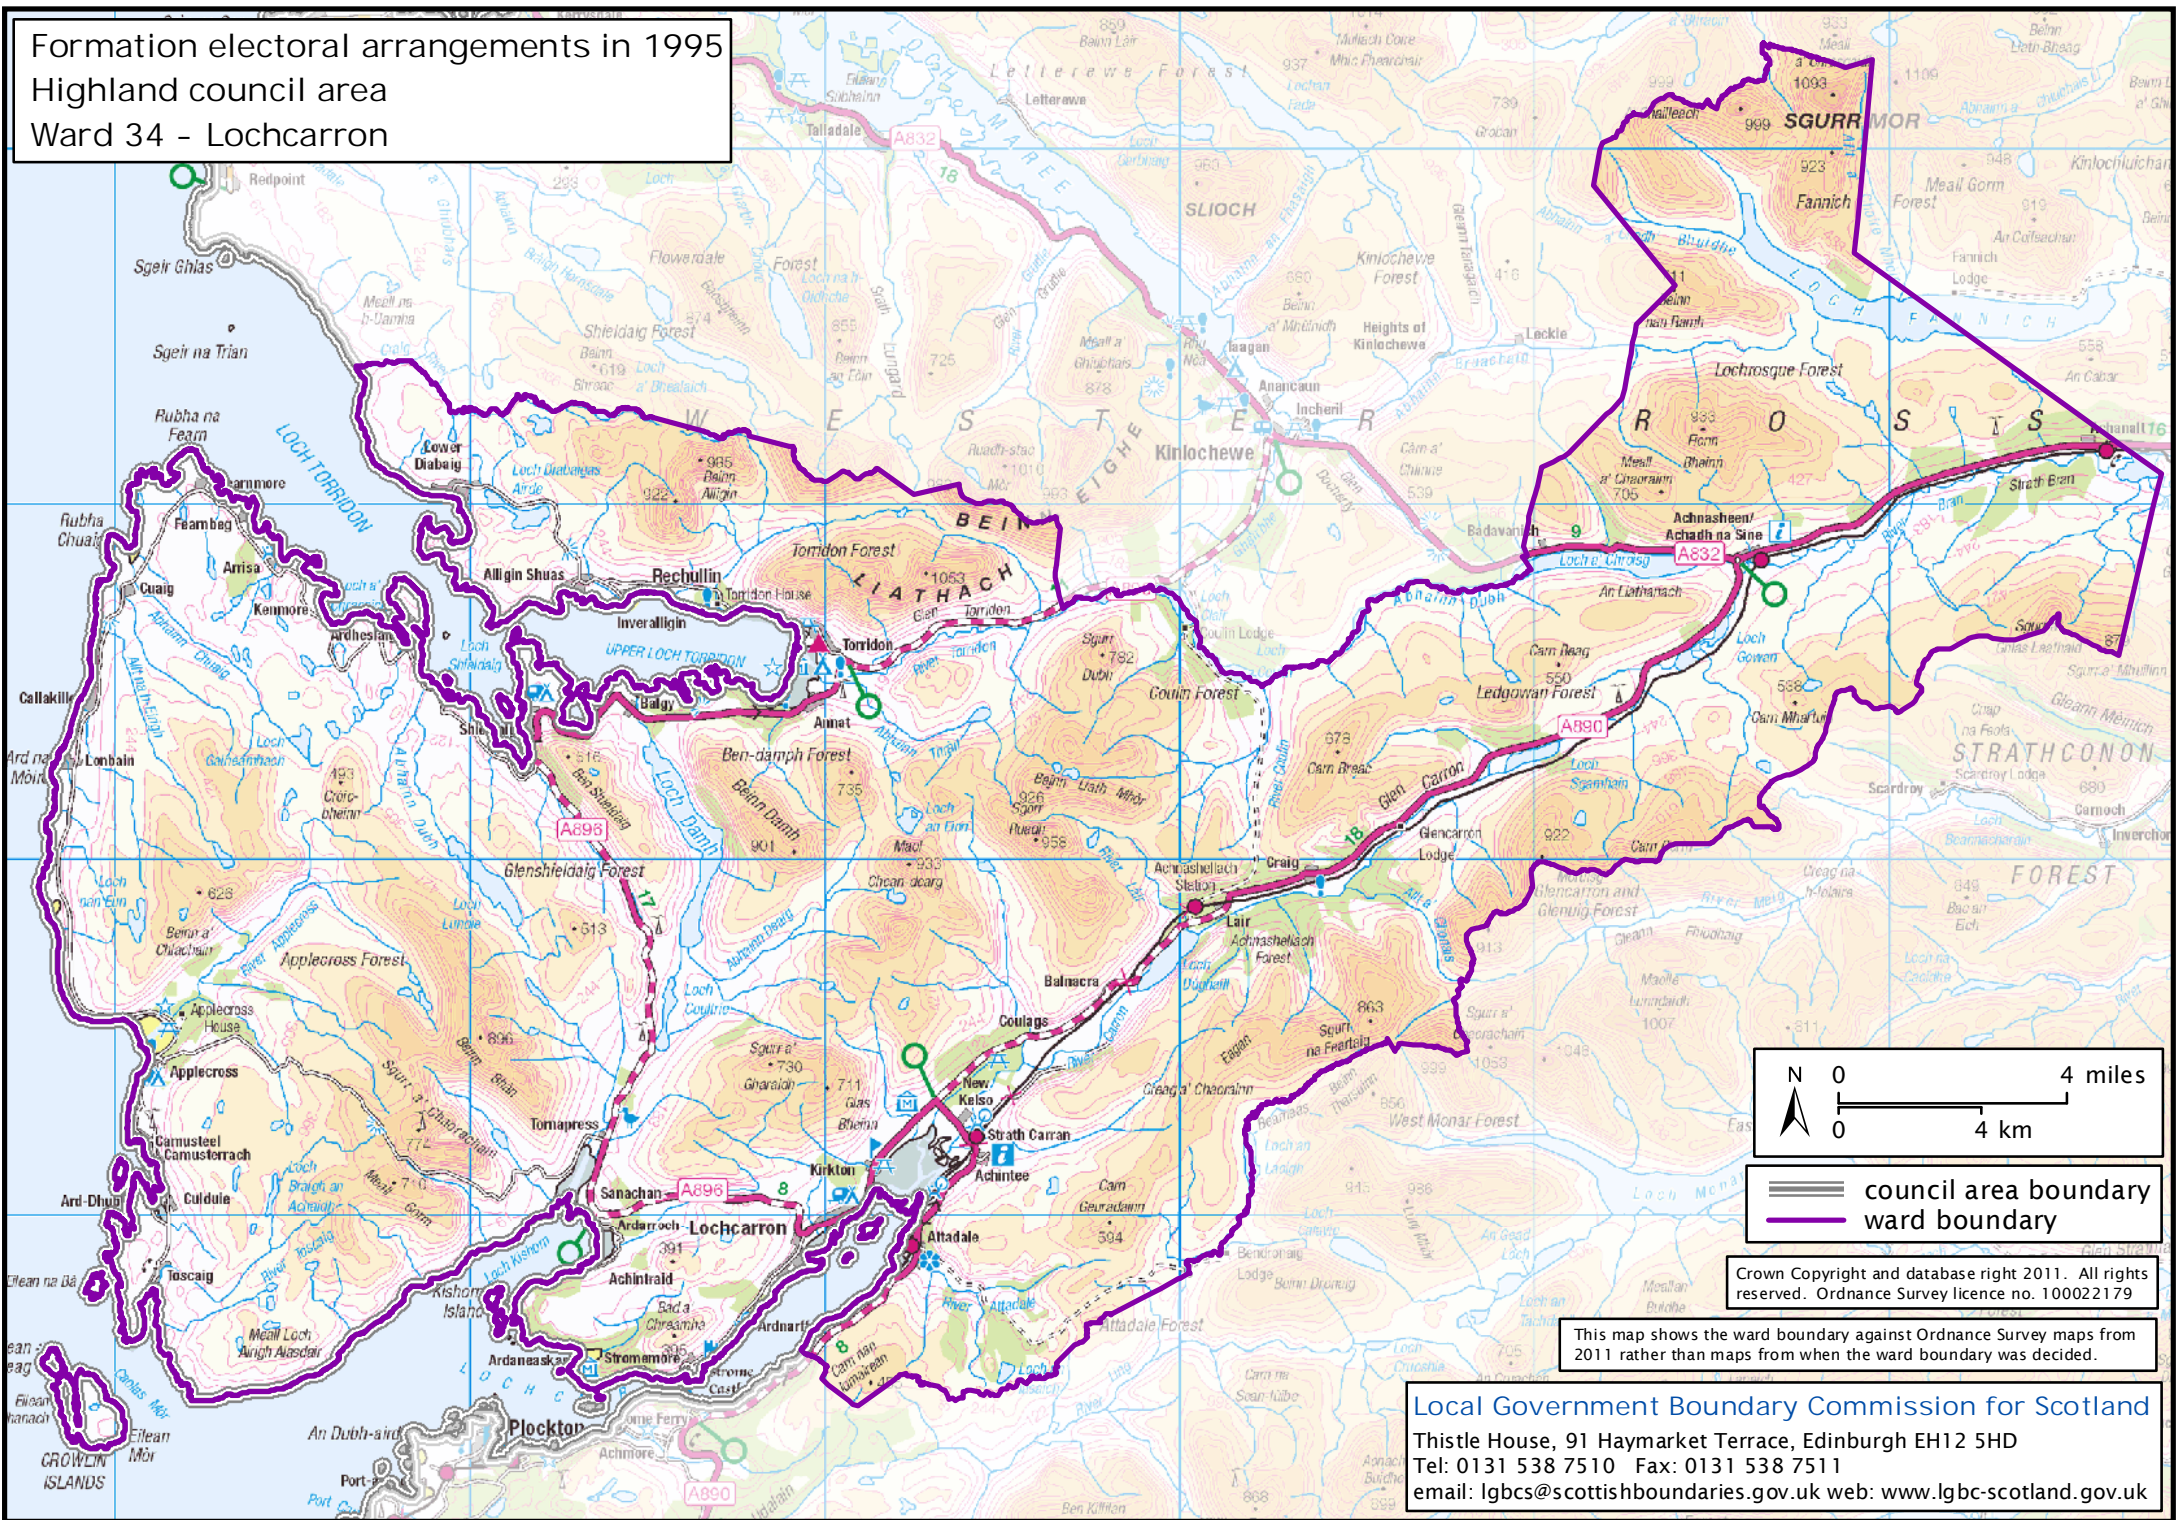

Formation electoral arrangements in 1995
 Highland council area
 Ward 34 - Lochcarron

 council area boundary
 ward boundary

Crown Copyright and database right 2011. All rights reserved. Ordnance Survey licence no. 10002179

This map shows the ward boundary against Ordnance Survey maps from 2011 rather than maps from when the ward boundary was decided.

Local Government Boundary Commission for Scotland
 Thistle House, 91 Haymarket Terrace, Edinburgh EH12 5HD
 Tel: 0131 538 7510 Fax: 0131 538 7511
 email: lgbcsc@scottishboundaries.gov.uk web: www.lgbc-scotland.gov.uk