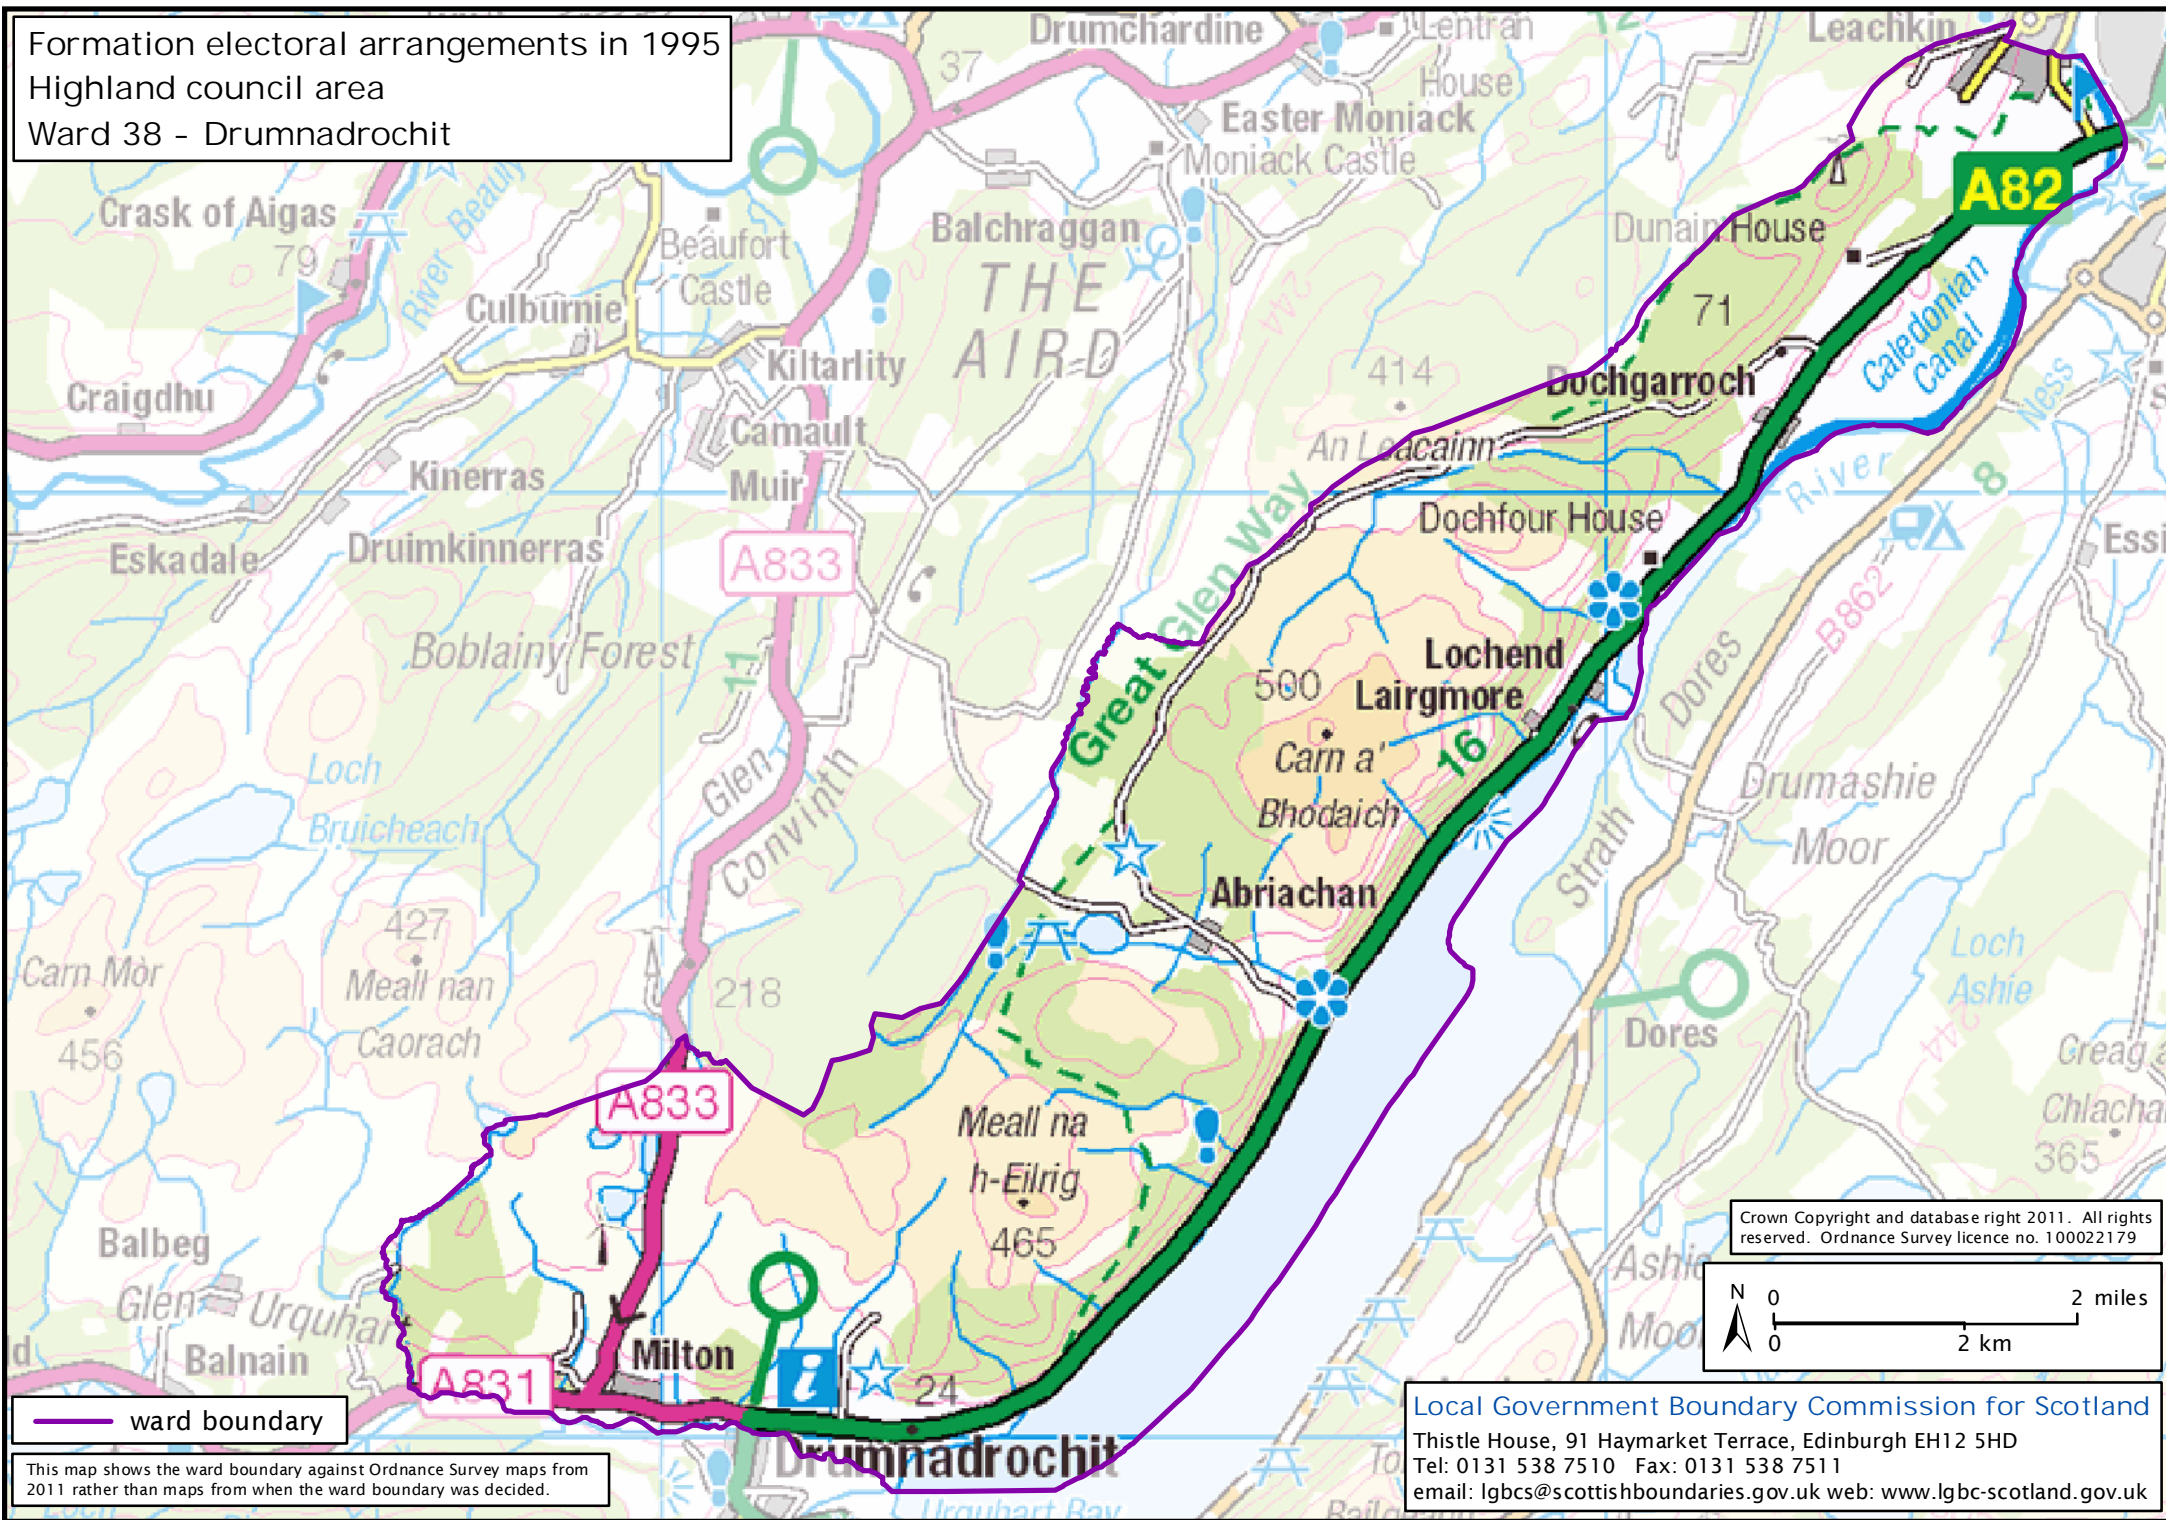

Formation electoral arrangements in 1995  
Highland council area  
Ward 38 - Drumnadrochit

This map shows the ward boundary against Ordnance Survey maps from 2011 rather than maps from when the ward boundary was decided.

Crown Copyright and database right 2011. All rights reserved. Ordnance Survey licence no. 10002179

Local Government Boundary Commission for Scotland  
Thistle House, 91 Haymarket Terrace, Edinburgh EH12 5HD  
Tel: 0131 538 7510 Fax: 0131 538 7511  
email: lgbcsc@scottishboundaries.gov.uk web: www.lgbc-scotland.gov.uk