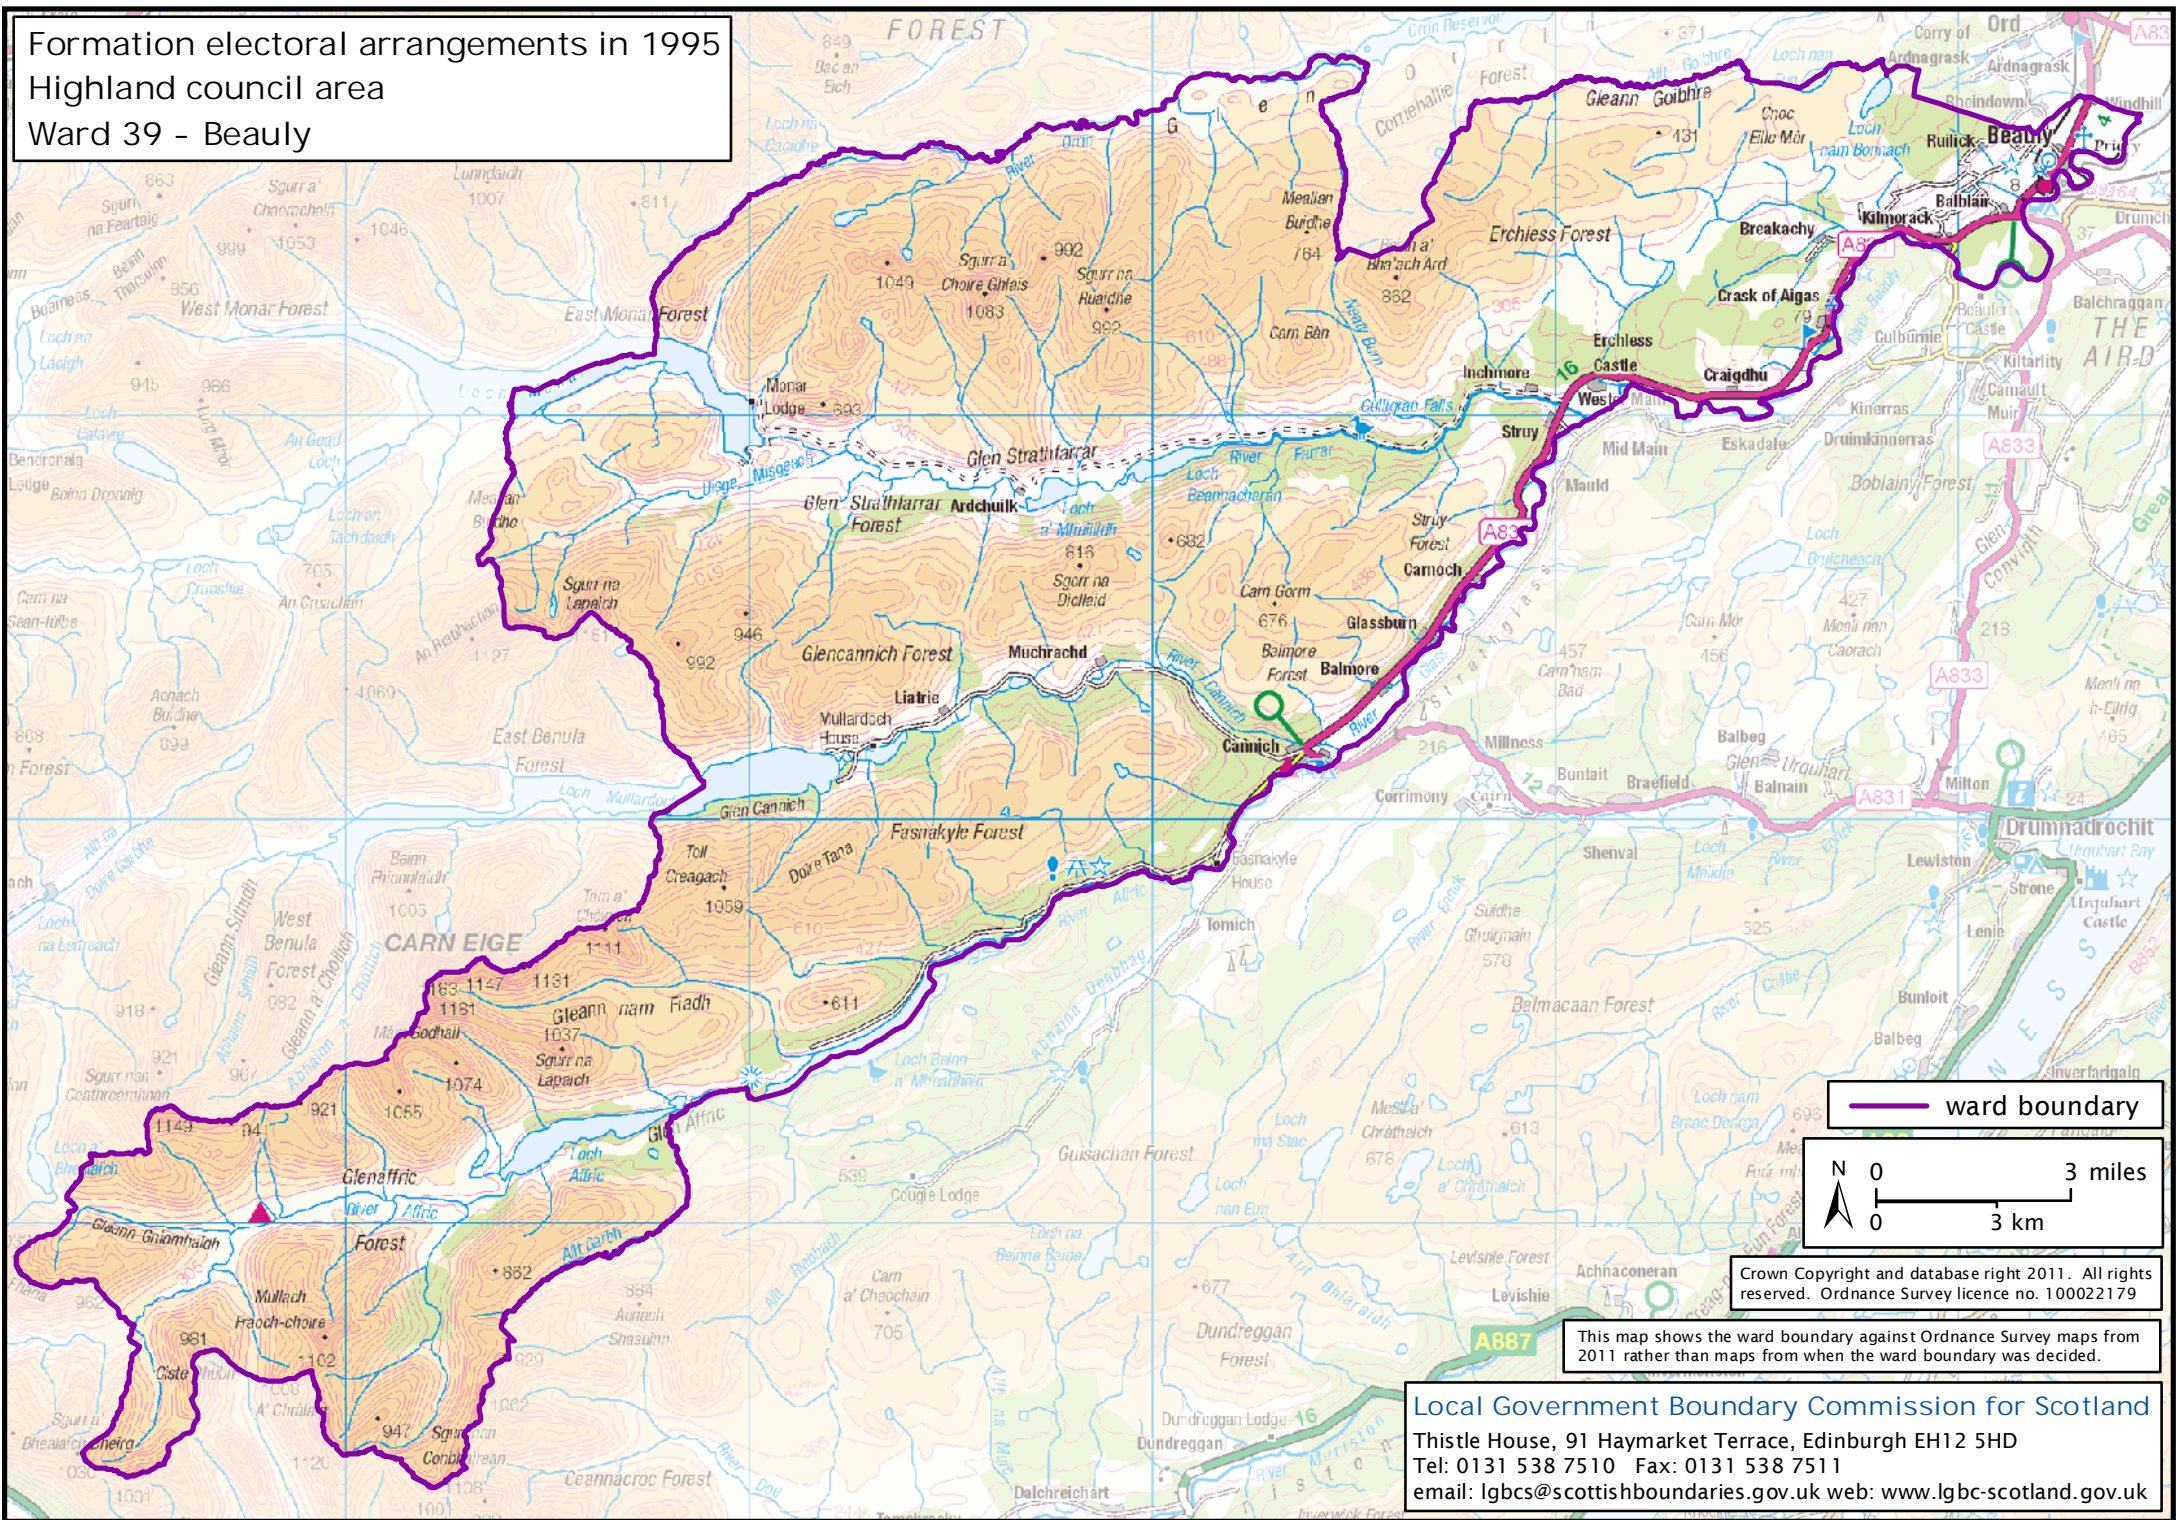

Formation electoral arrangements in 1995
 Highland council area
 Ward 39 - Beauly

— ward boundary

Crown Copyright and database right 2011. All rights reserved. Ordnance Survey licence no. 100022179

This map shows the ward boundary against Ordnance Survey maps from 2011 rather than maps from when the ward boundary was decided.