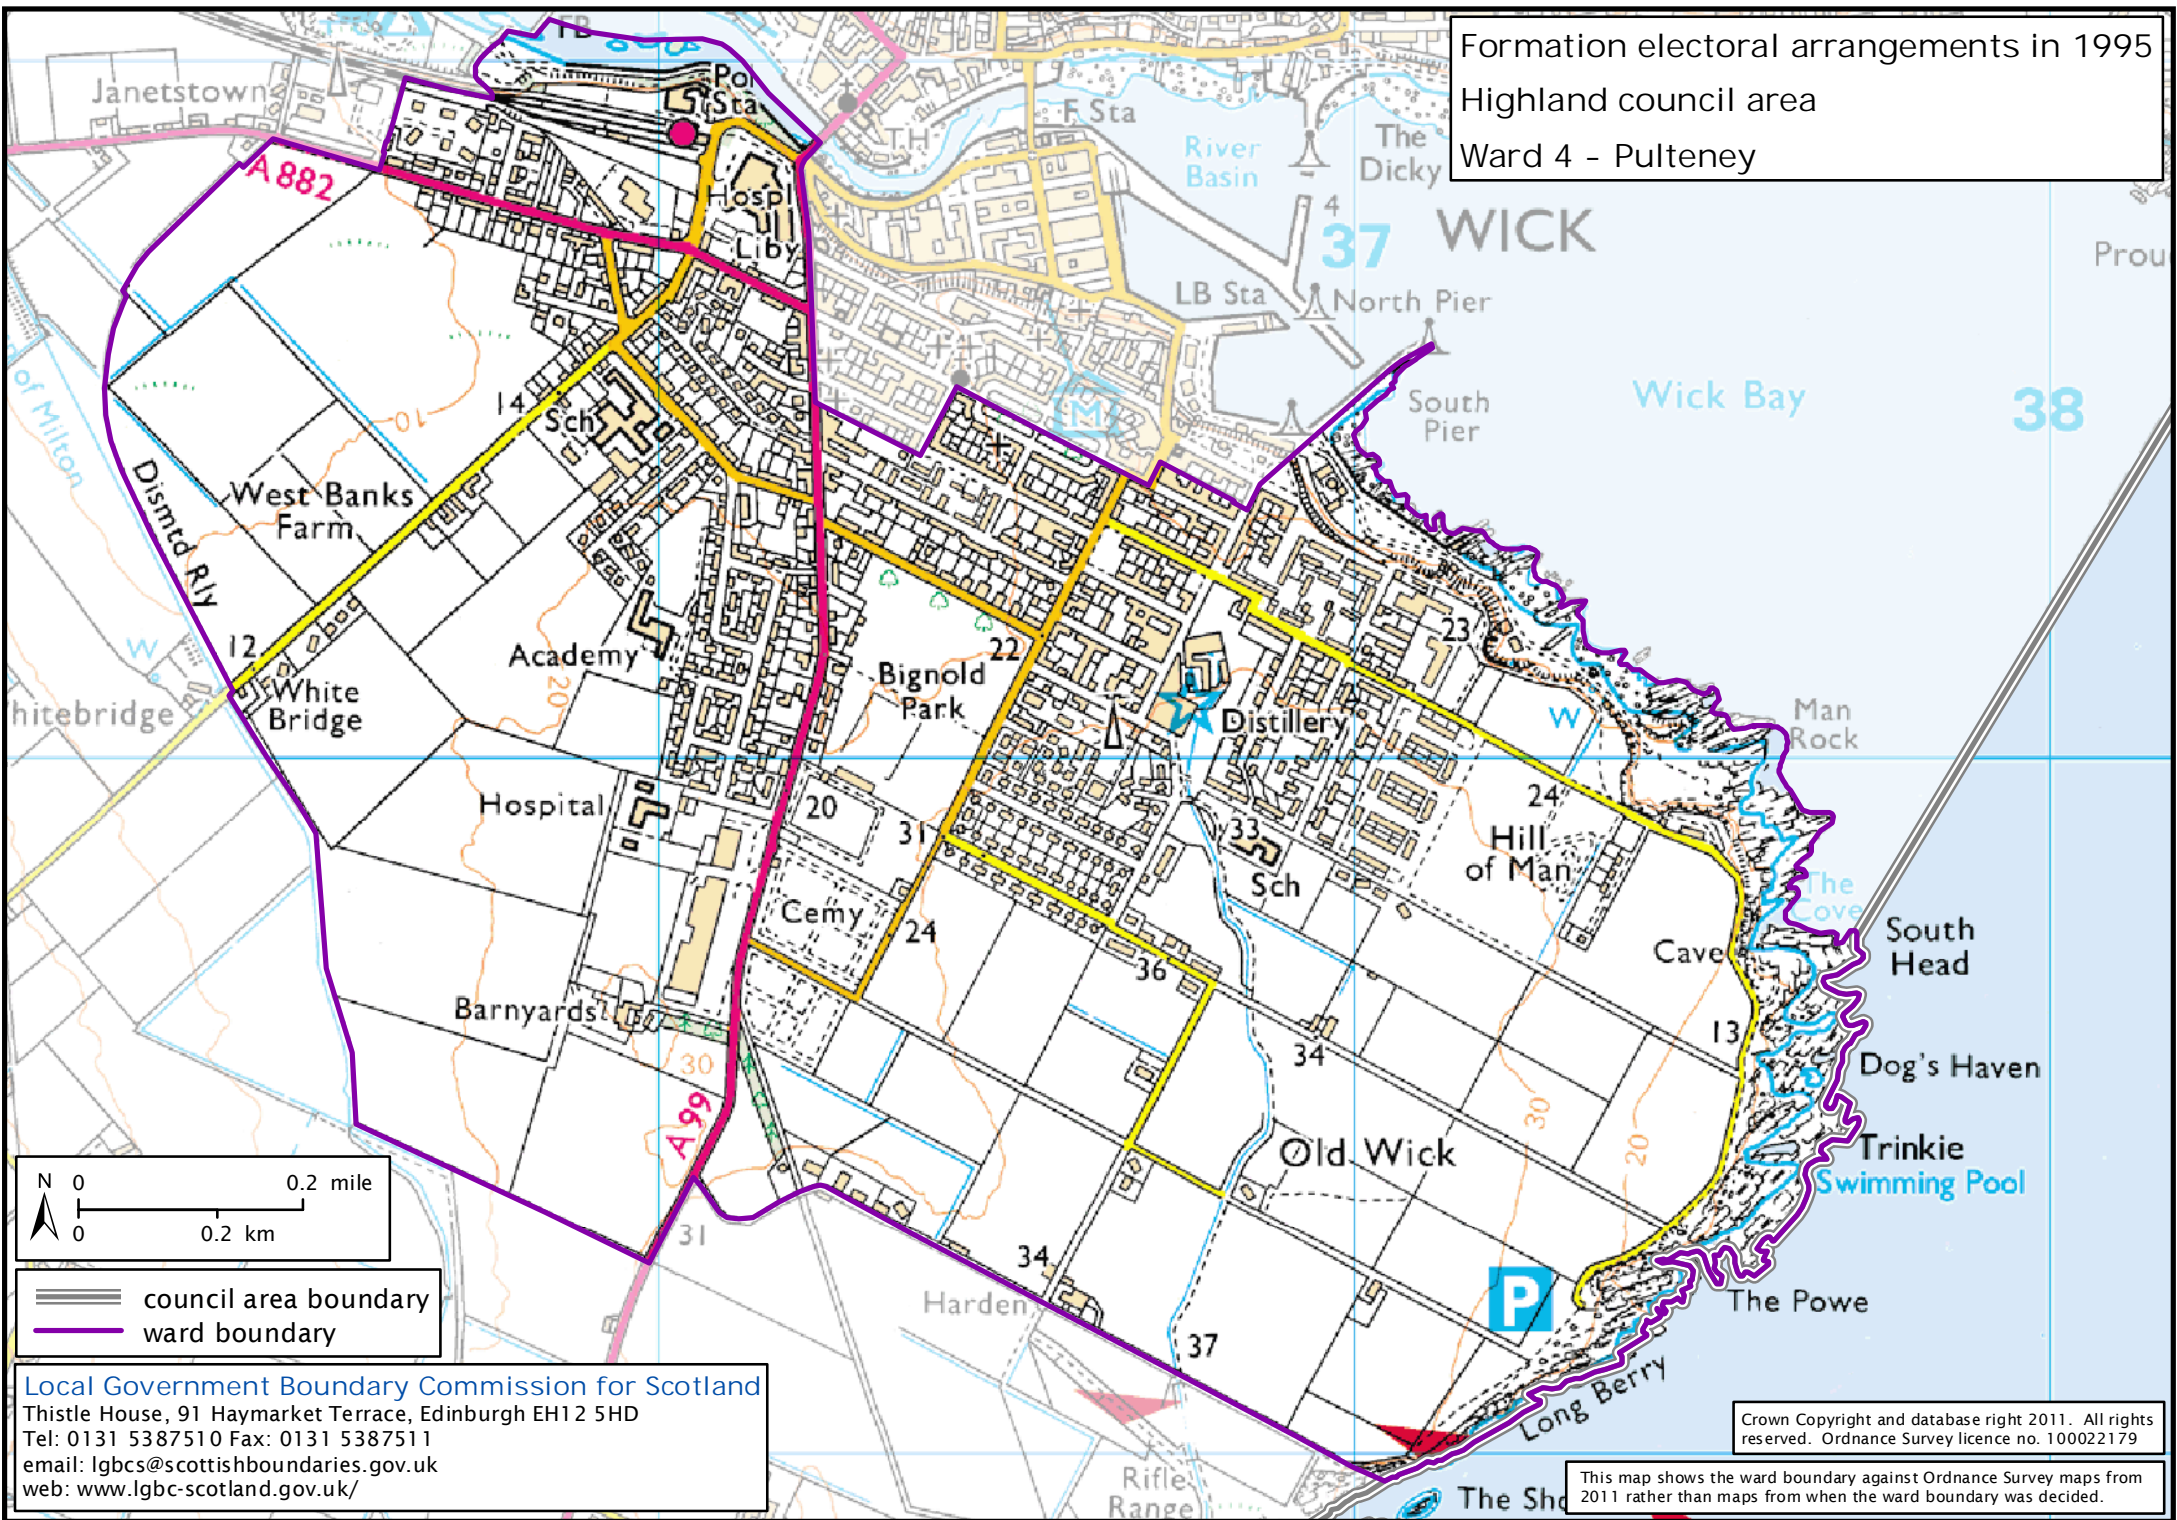

Formation electoral arrangements in 1995
Highland council area
Ward 4 - Pulteney

— council area boundary
— ward boundary

Local Government Boundary Commission for Scotland
Thistle House, 91 Haymarket Terrace, Edinburgh EH12 5HD
Tel: 0131 5387510 Fax: 0131 5387511
email: lgbc@scottishboundaries.gov.uk
web: www.lgbc-scotland.gov.uk/

Crown Copyright and database right 2011. All rights reserved. Ordnance Survey licence no. 100022179

This map shows the ward boundary against Ordnance Survey maps from 2011 rather than maps from when the ward boundary was decided.