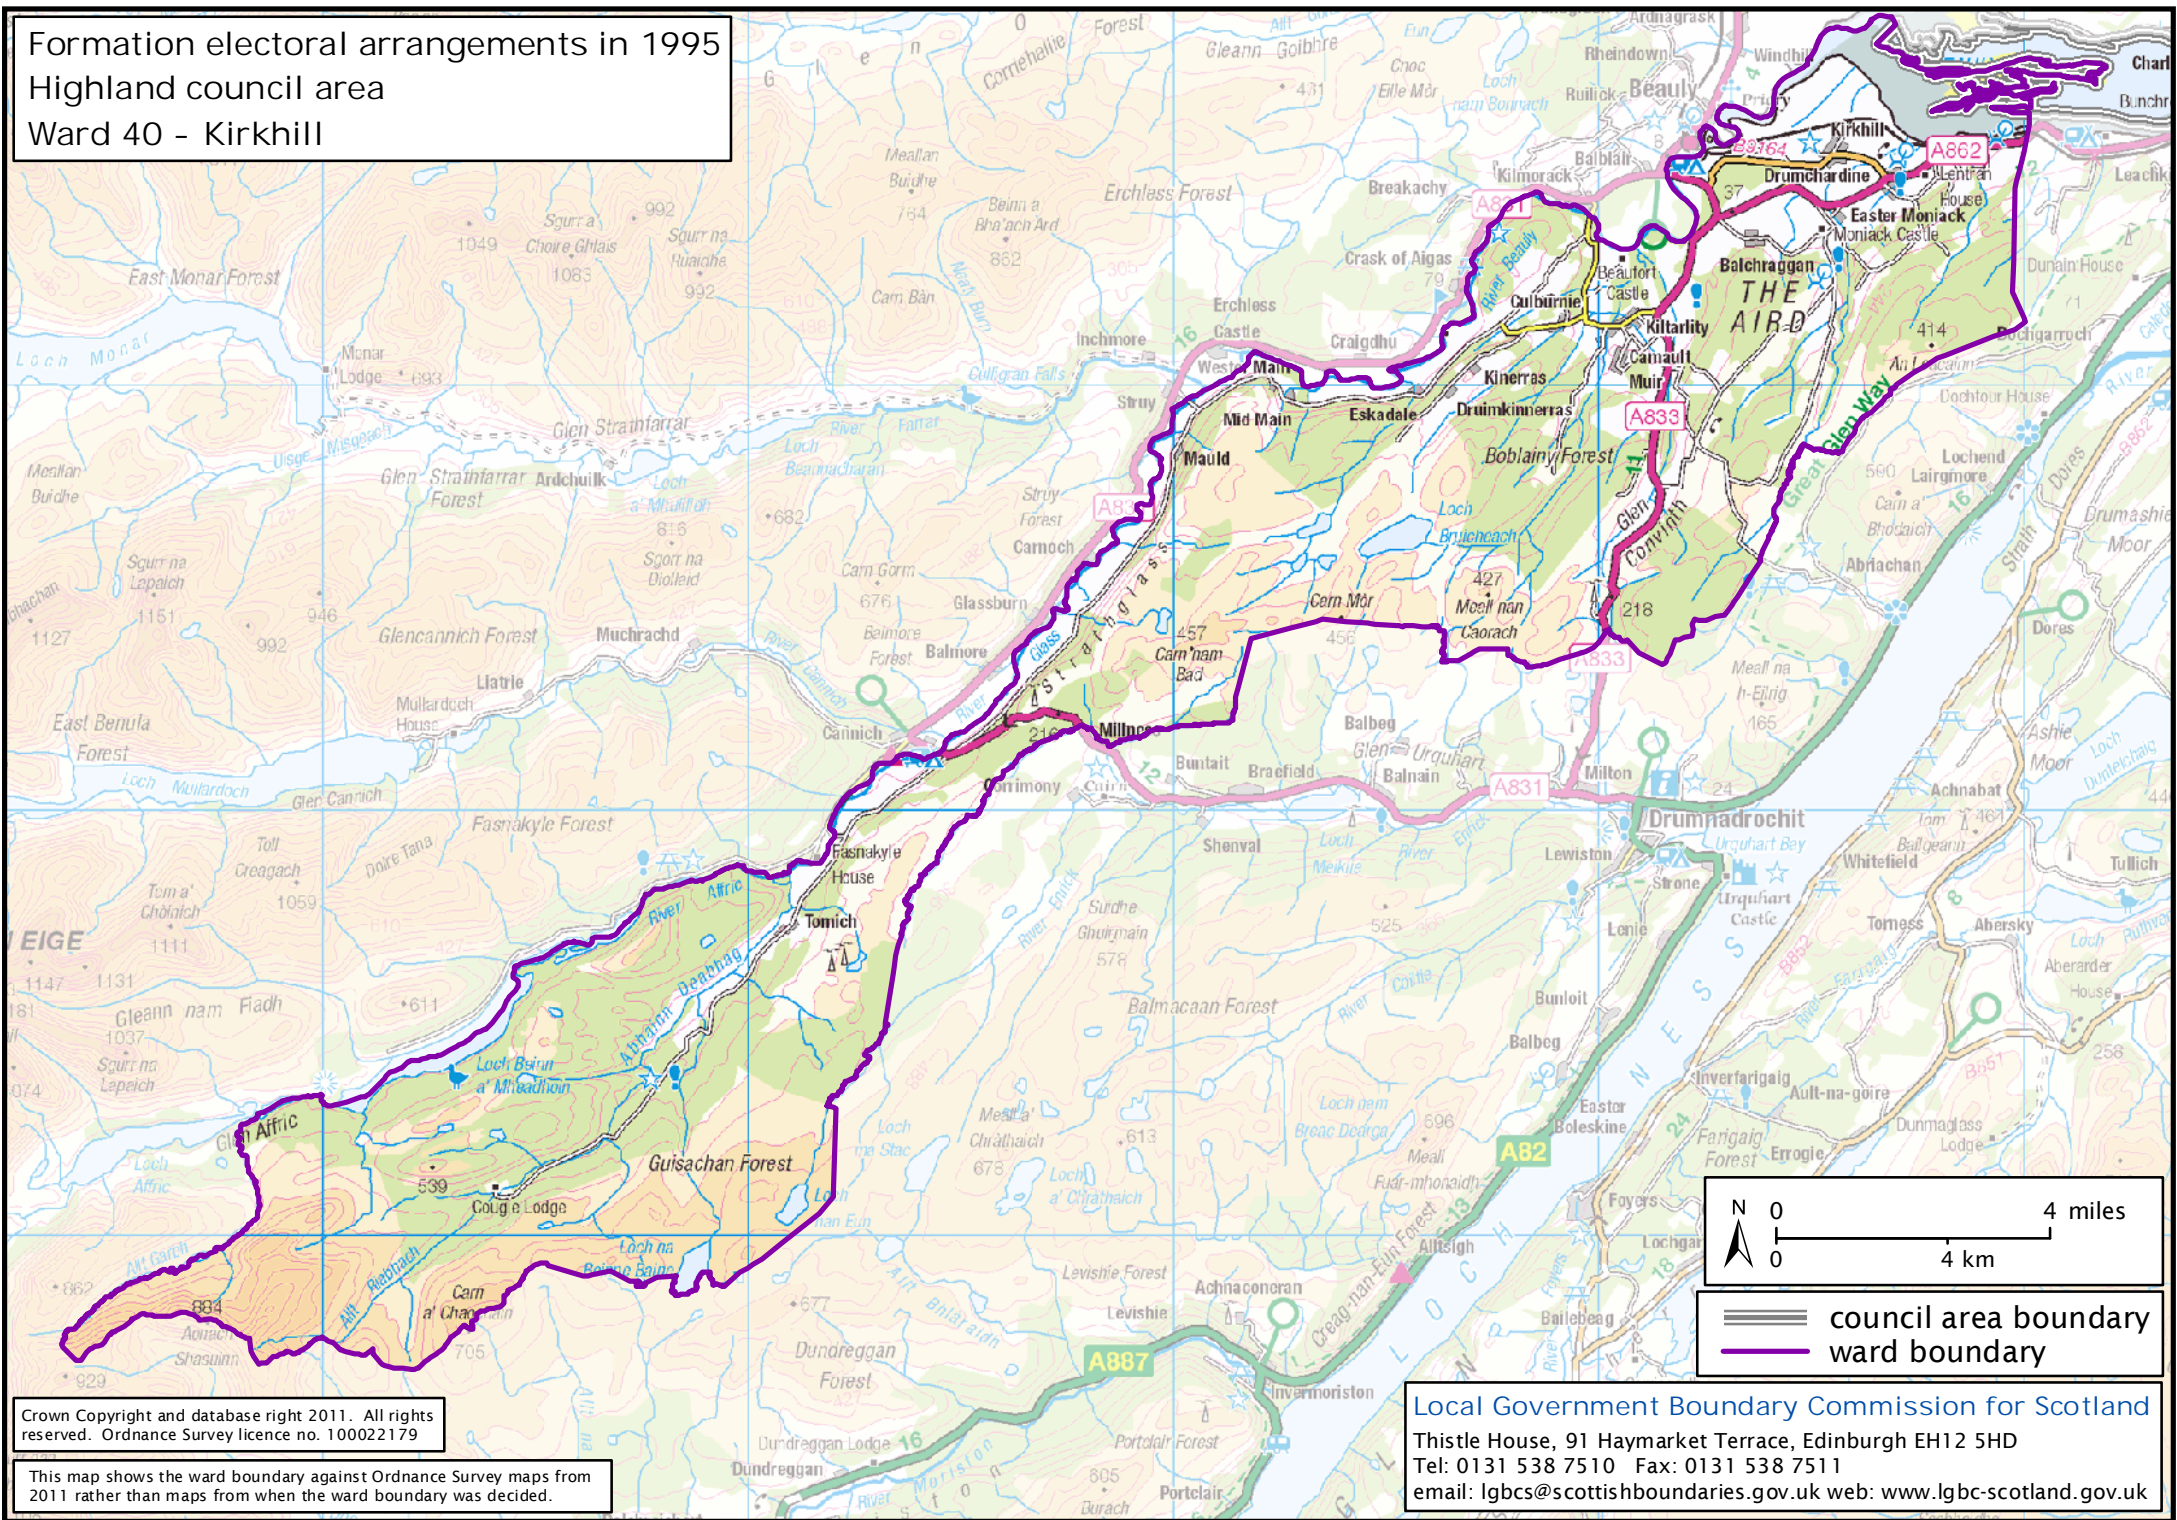

Formation electoral arrangements in 1995
 Highland council area
 Ward 40 - Kirkhill

Crown Copyright and database right 2011. All rights reserved. Ordnance Survey licence no. 100022179

This map shows the ward boundary against Ordnance Survey maps from 2011 rather than maps from when the ward boundary was decided.