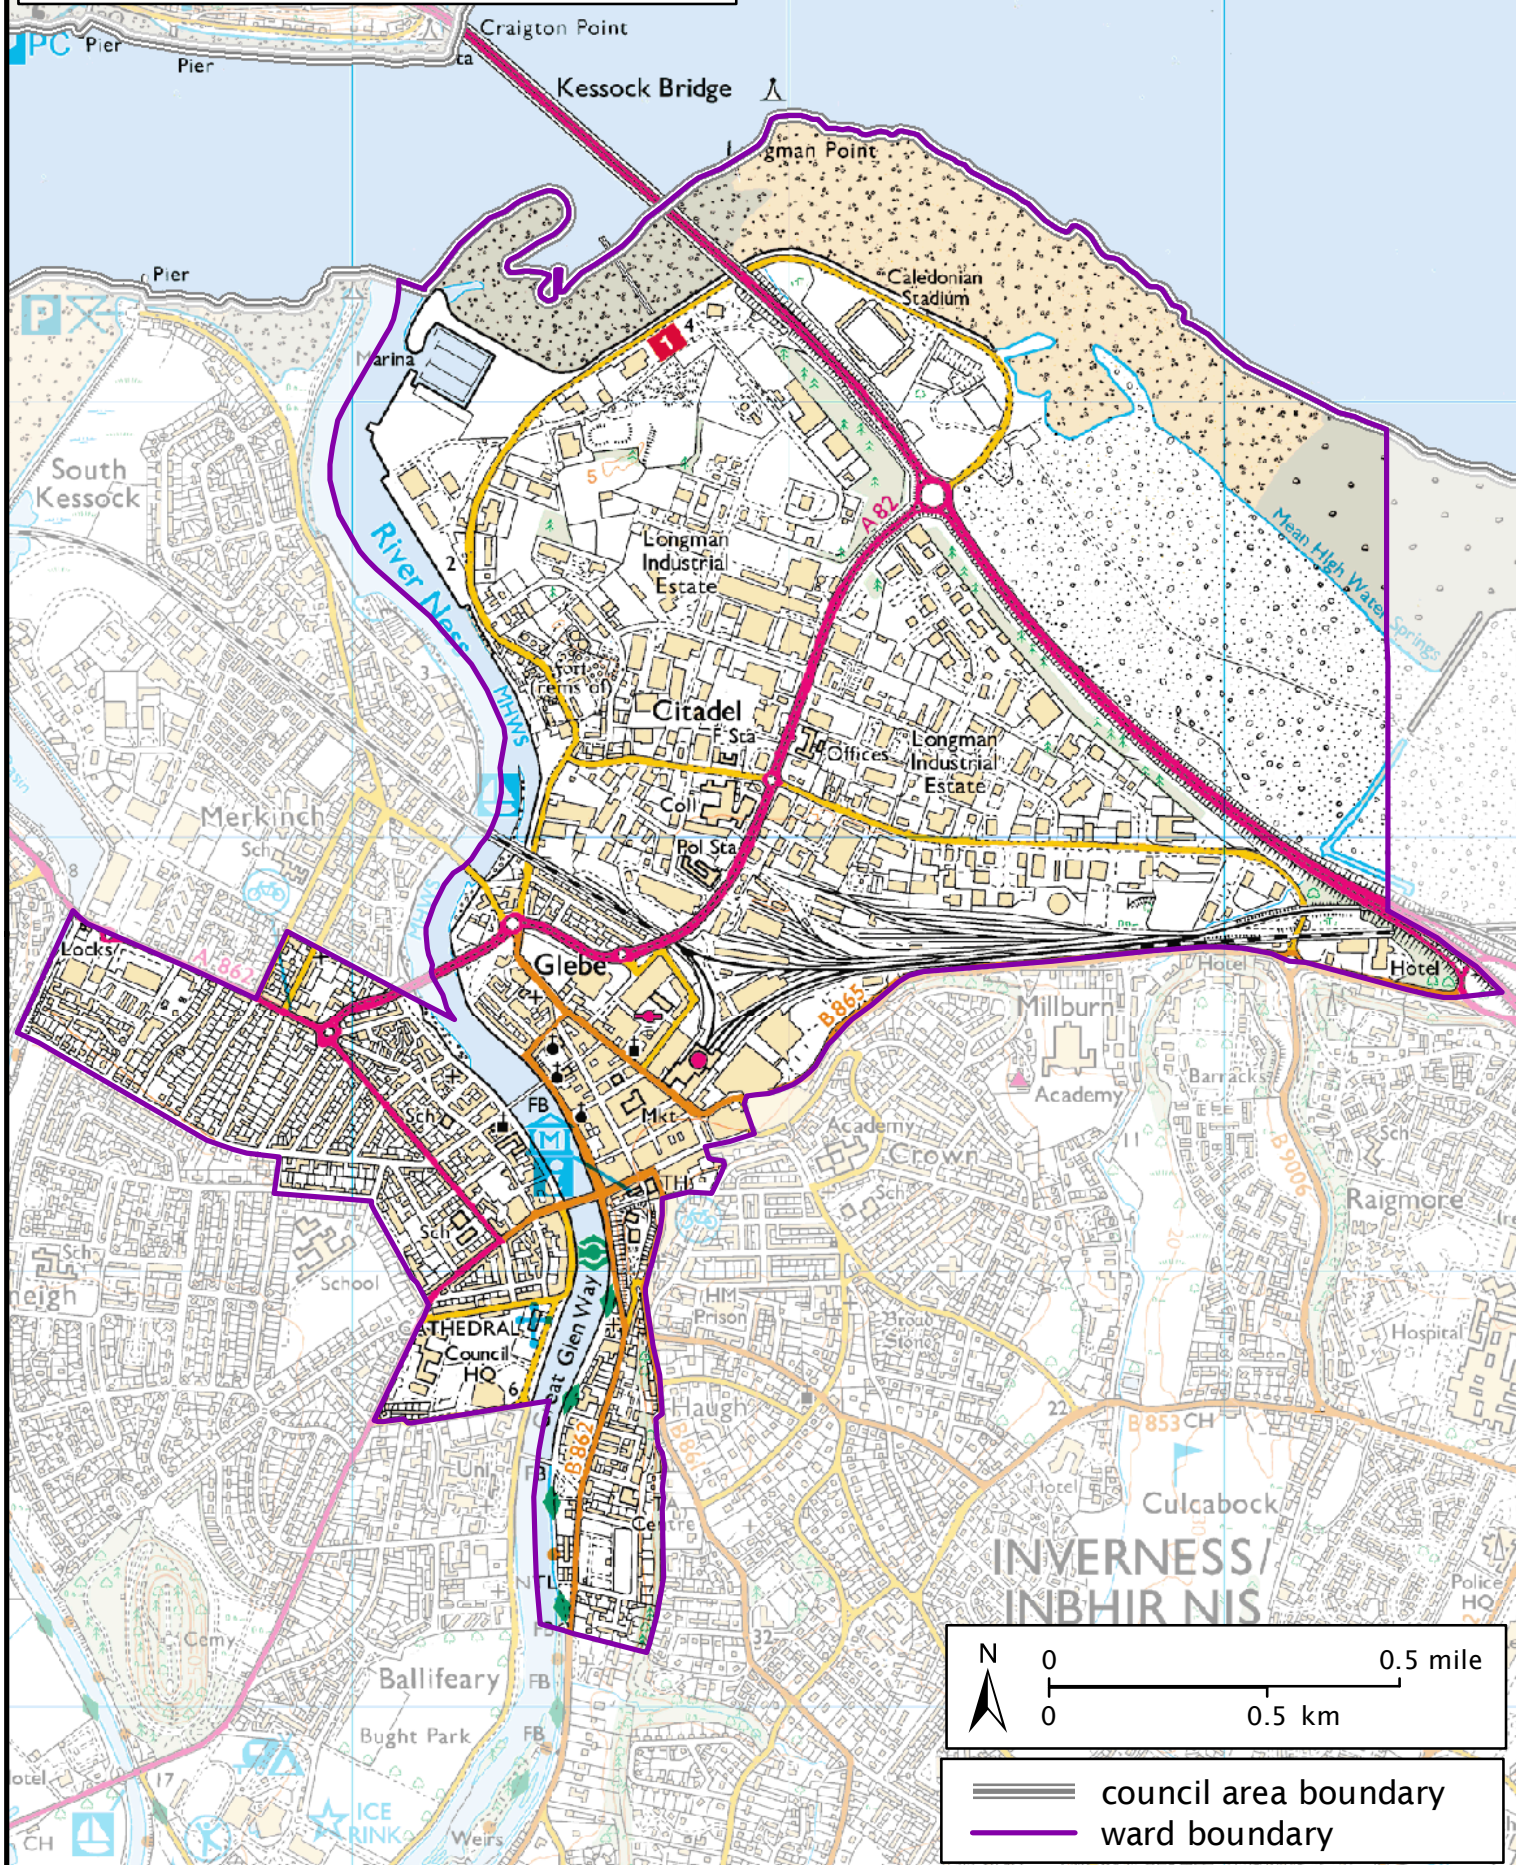

Formation electoral arrangements in 1995
 Highland council area
 Ward 43 - Muirtown

Crown Copyright and database right 2011. All rights reserved. Ordnance Survey licence no. 100022179

This map shows the ward boundary against Ordnance Survey maps from 2011 rather than maps from when the ward boundary was decided.