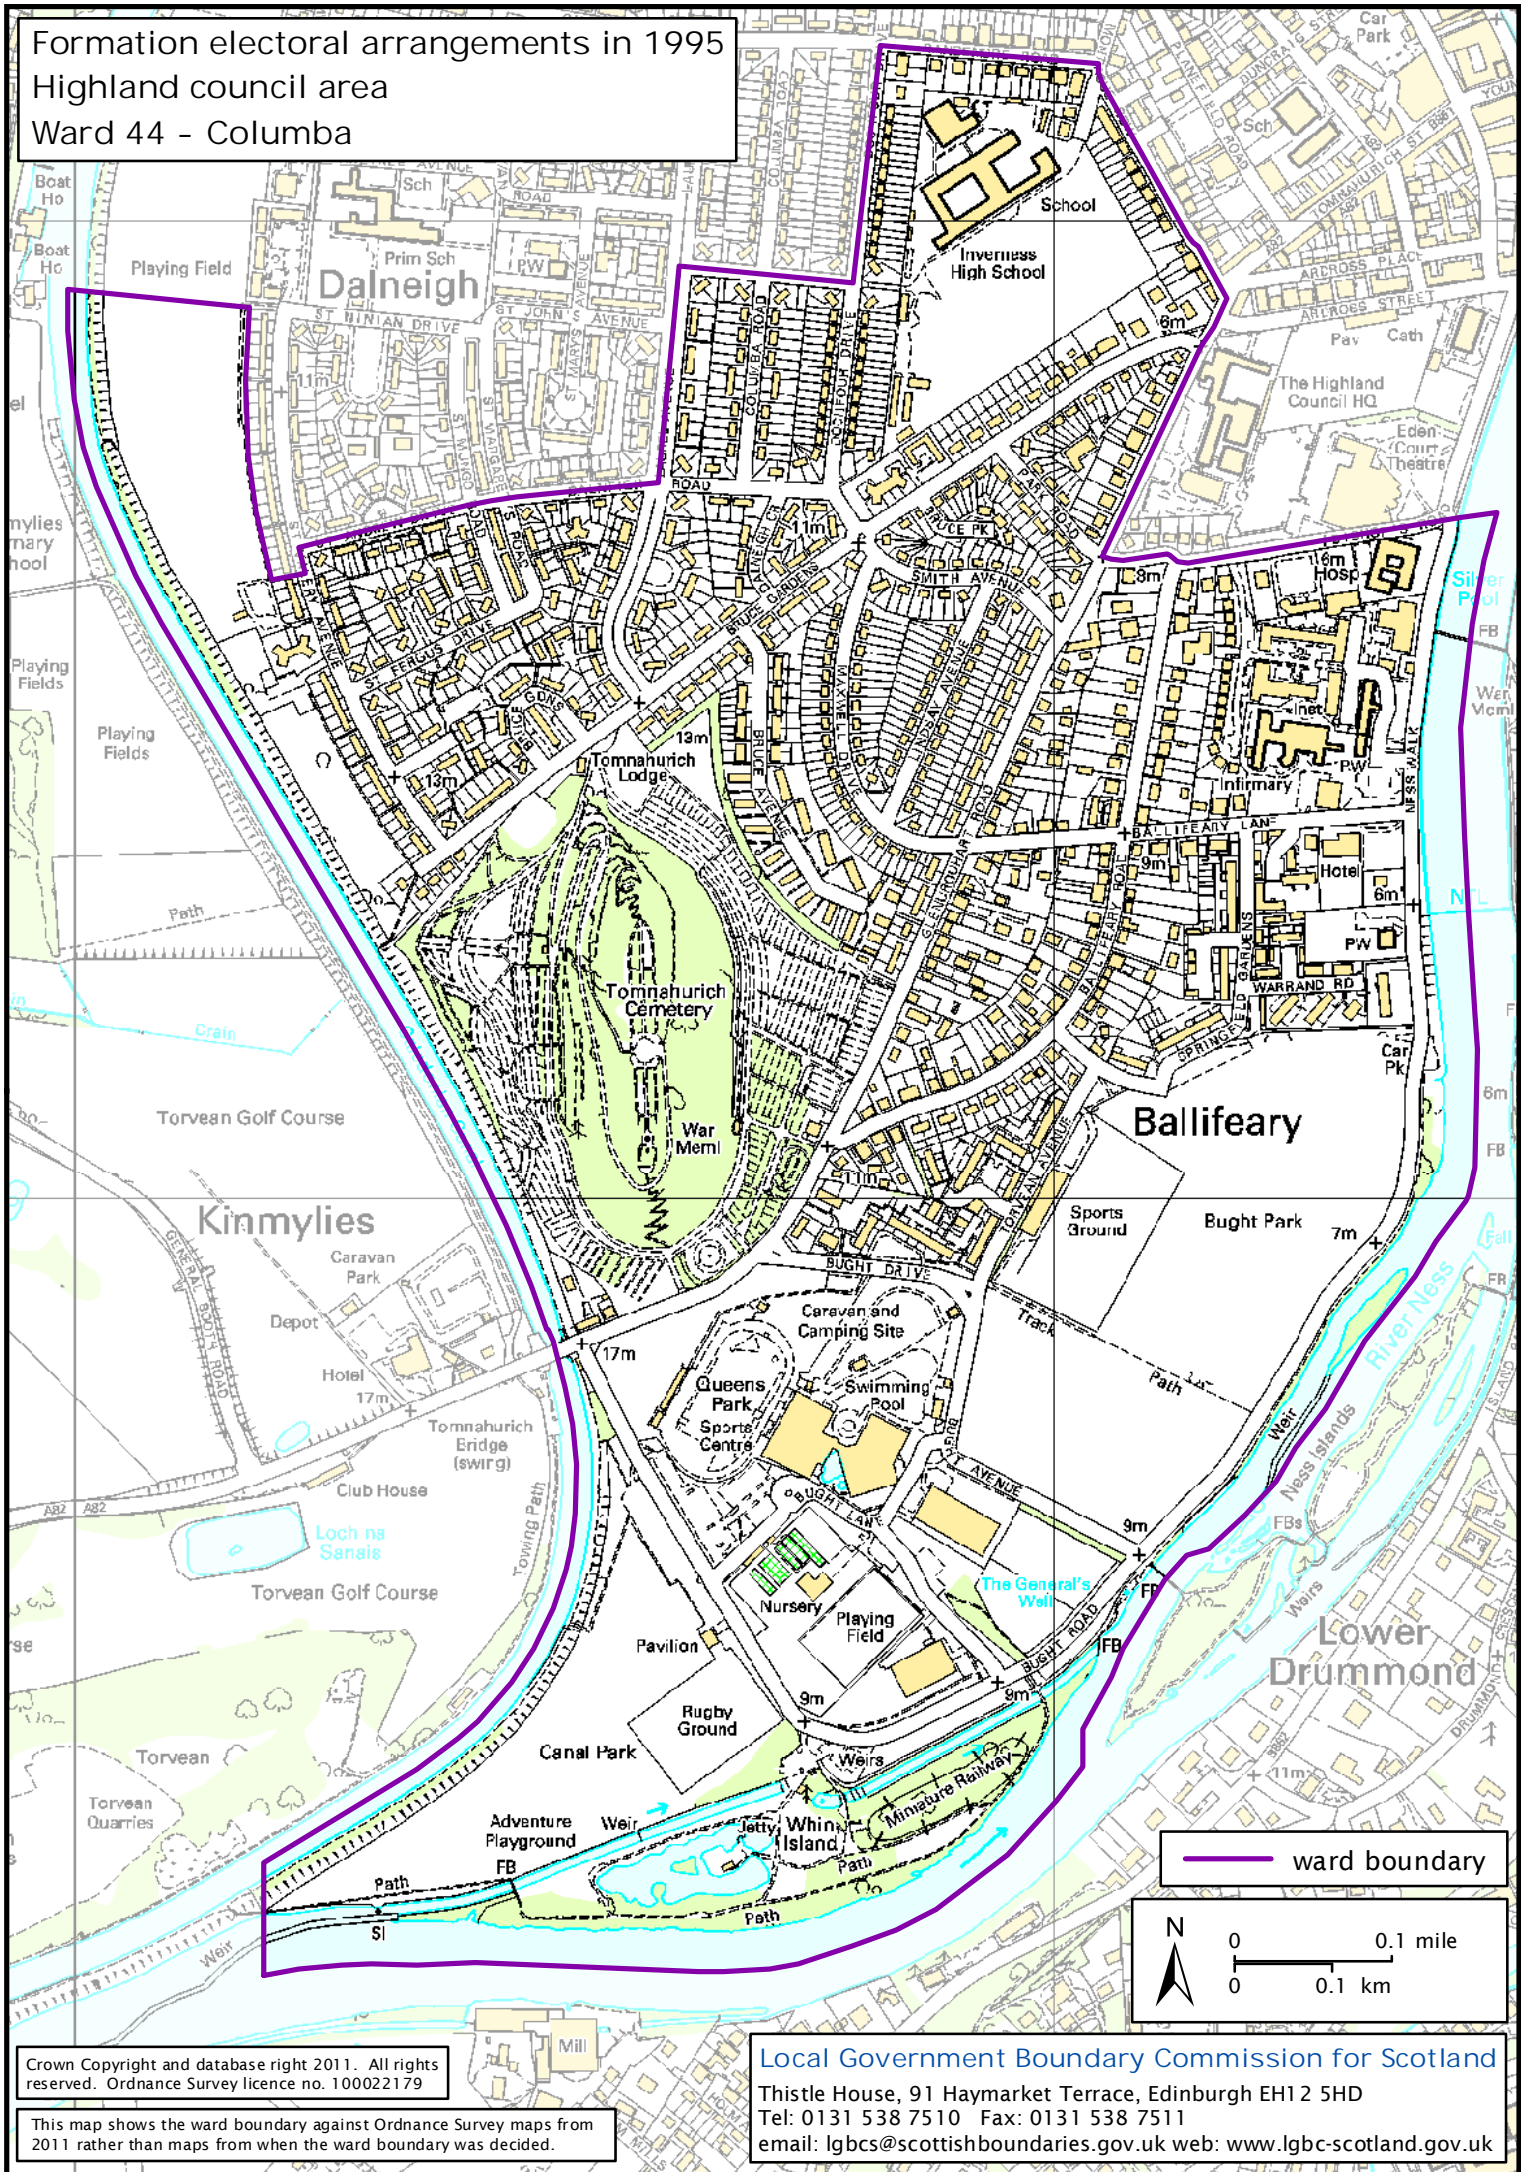

Formation electoral arrangements in 1995
 Highland council area
 Ward 44 - Columba

Crown Copyright and database right 2011. All rights reserved. Ordnance Survey licence no. 100022179

This map shows the ward boundary against Ordnance Survey maps from 2011 rather than maps from when the ward boundary was decided.