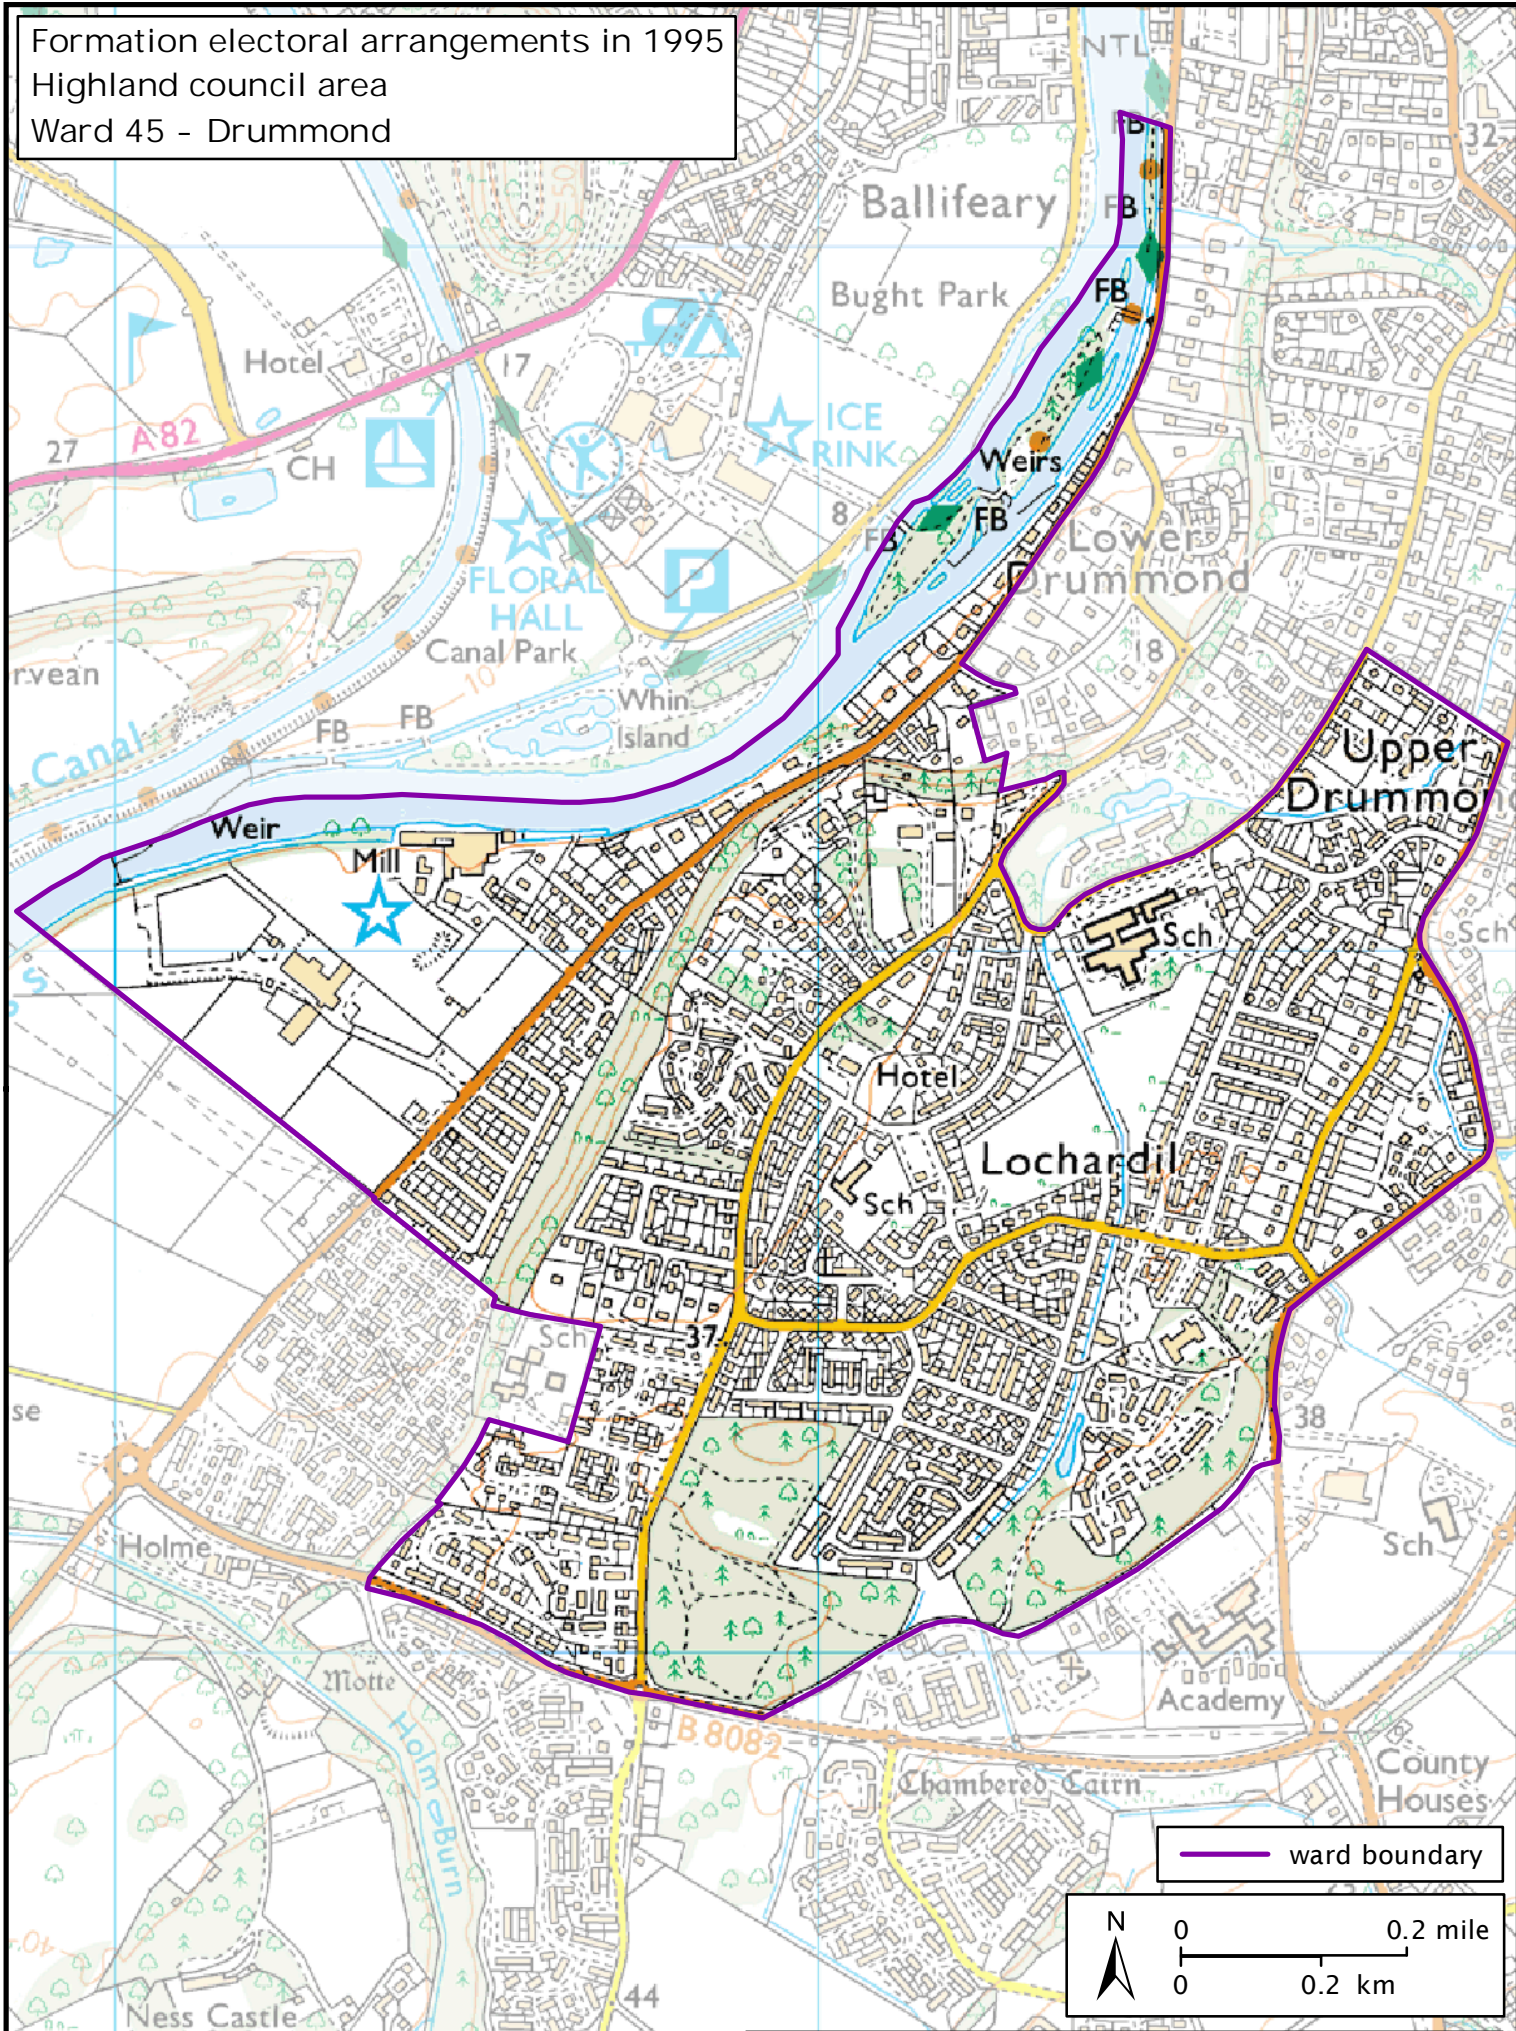

Formation electoral arrangements in 1995
Highland council area
Ward 45 - Drummond

Crown Copyright and database right 2011. All rights reserved. Ordnance Survey licence no. 100022179

This map shows the ward boundary against Ordnance Survey maps from 2011 rather than maps from when the ward boundary was decided.