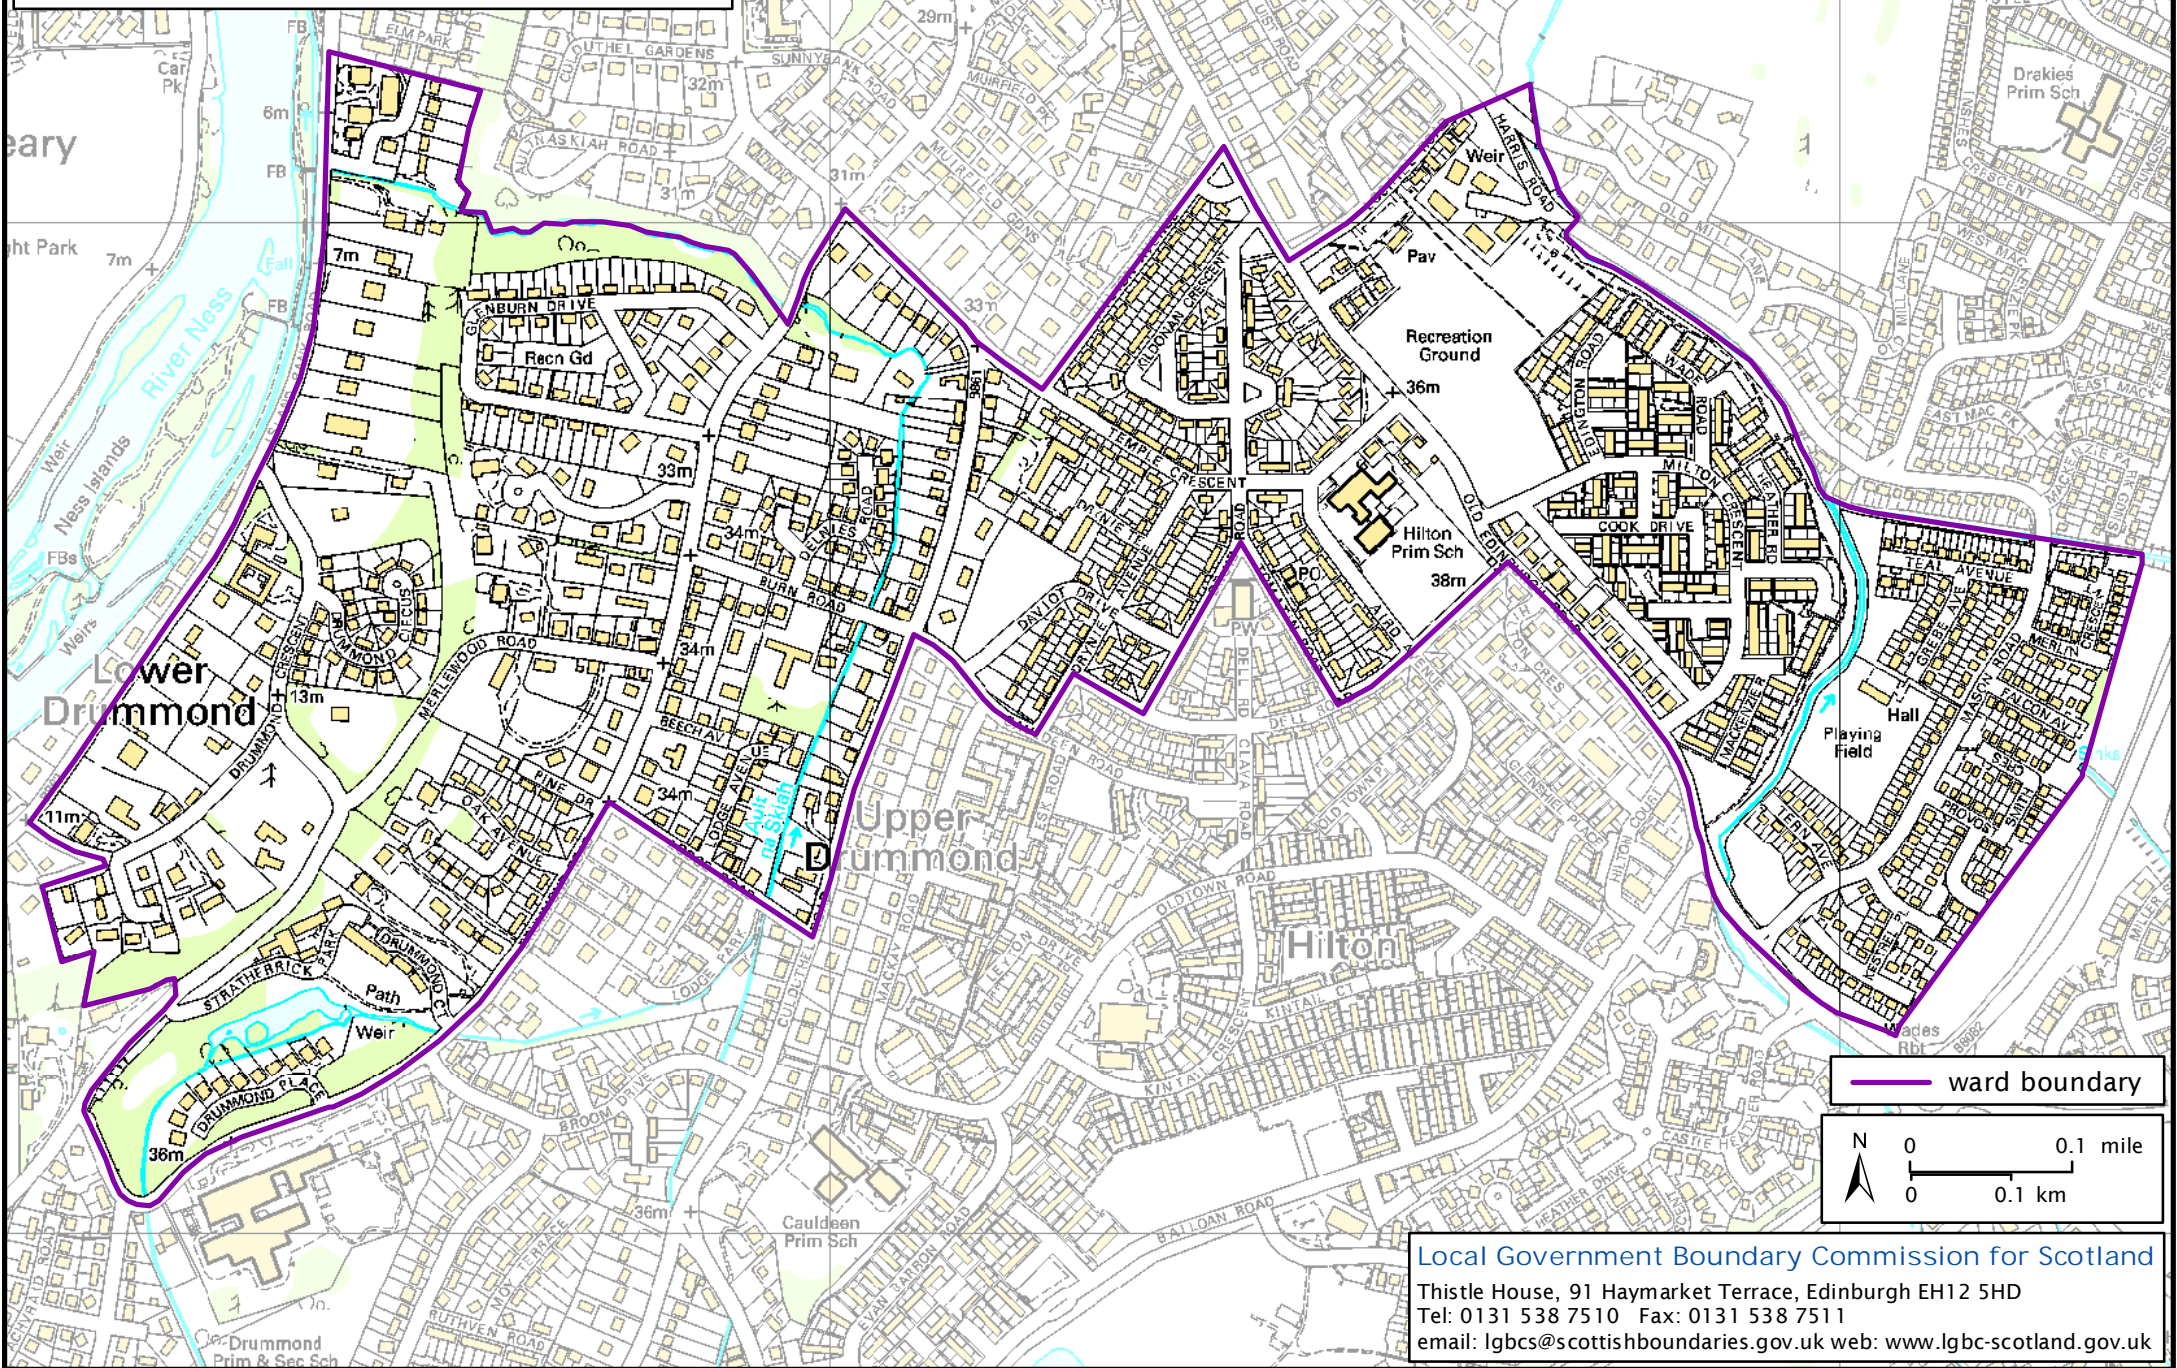

Formation electoral arrangements in 1995
Highland council area
Ward 46 - Alt Na Sgitheach

This map shows the ward boundary against Ordnance Survey maps from 2011 rather than maps from when the ward boundary was decided.

Crown Copyright and database right 2011. All rights reserved. Ordnance Survey licence no. 100022179

Local Government Boundary Commission for Scotland
Thistle House, 91 Haymarket Terrace, Edinburgh EH12 5HD
Tel: 0131 538 7510 Fax: 0131 538 7511
email: lgbcscottishboundaries.gov.uk web: www.lgbc-scotland.gov.uk