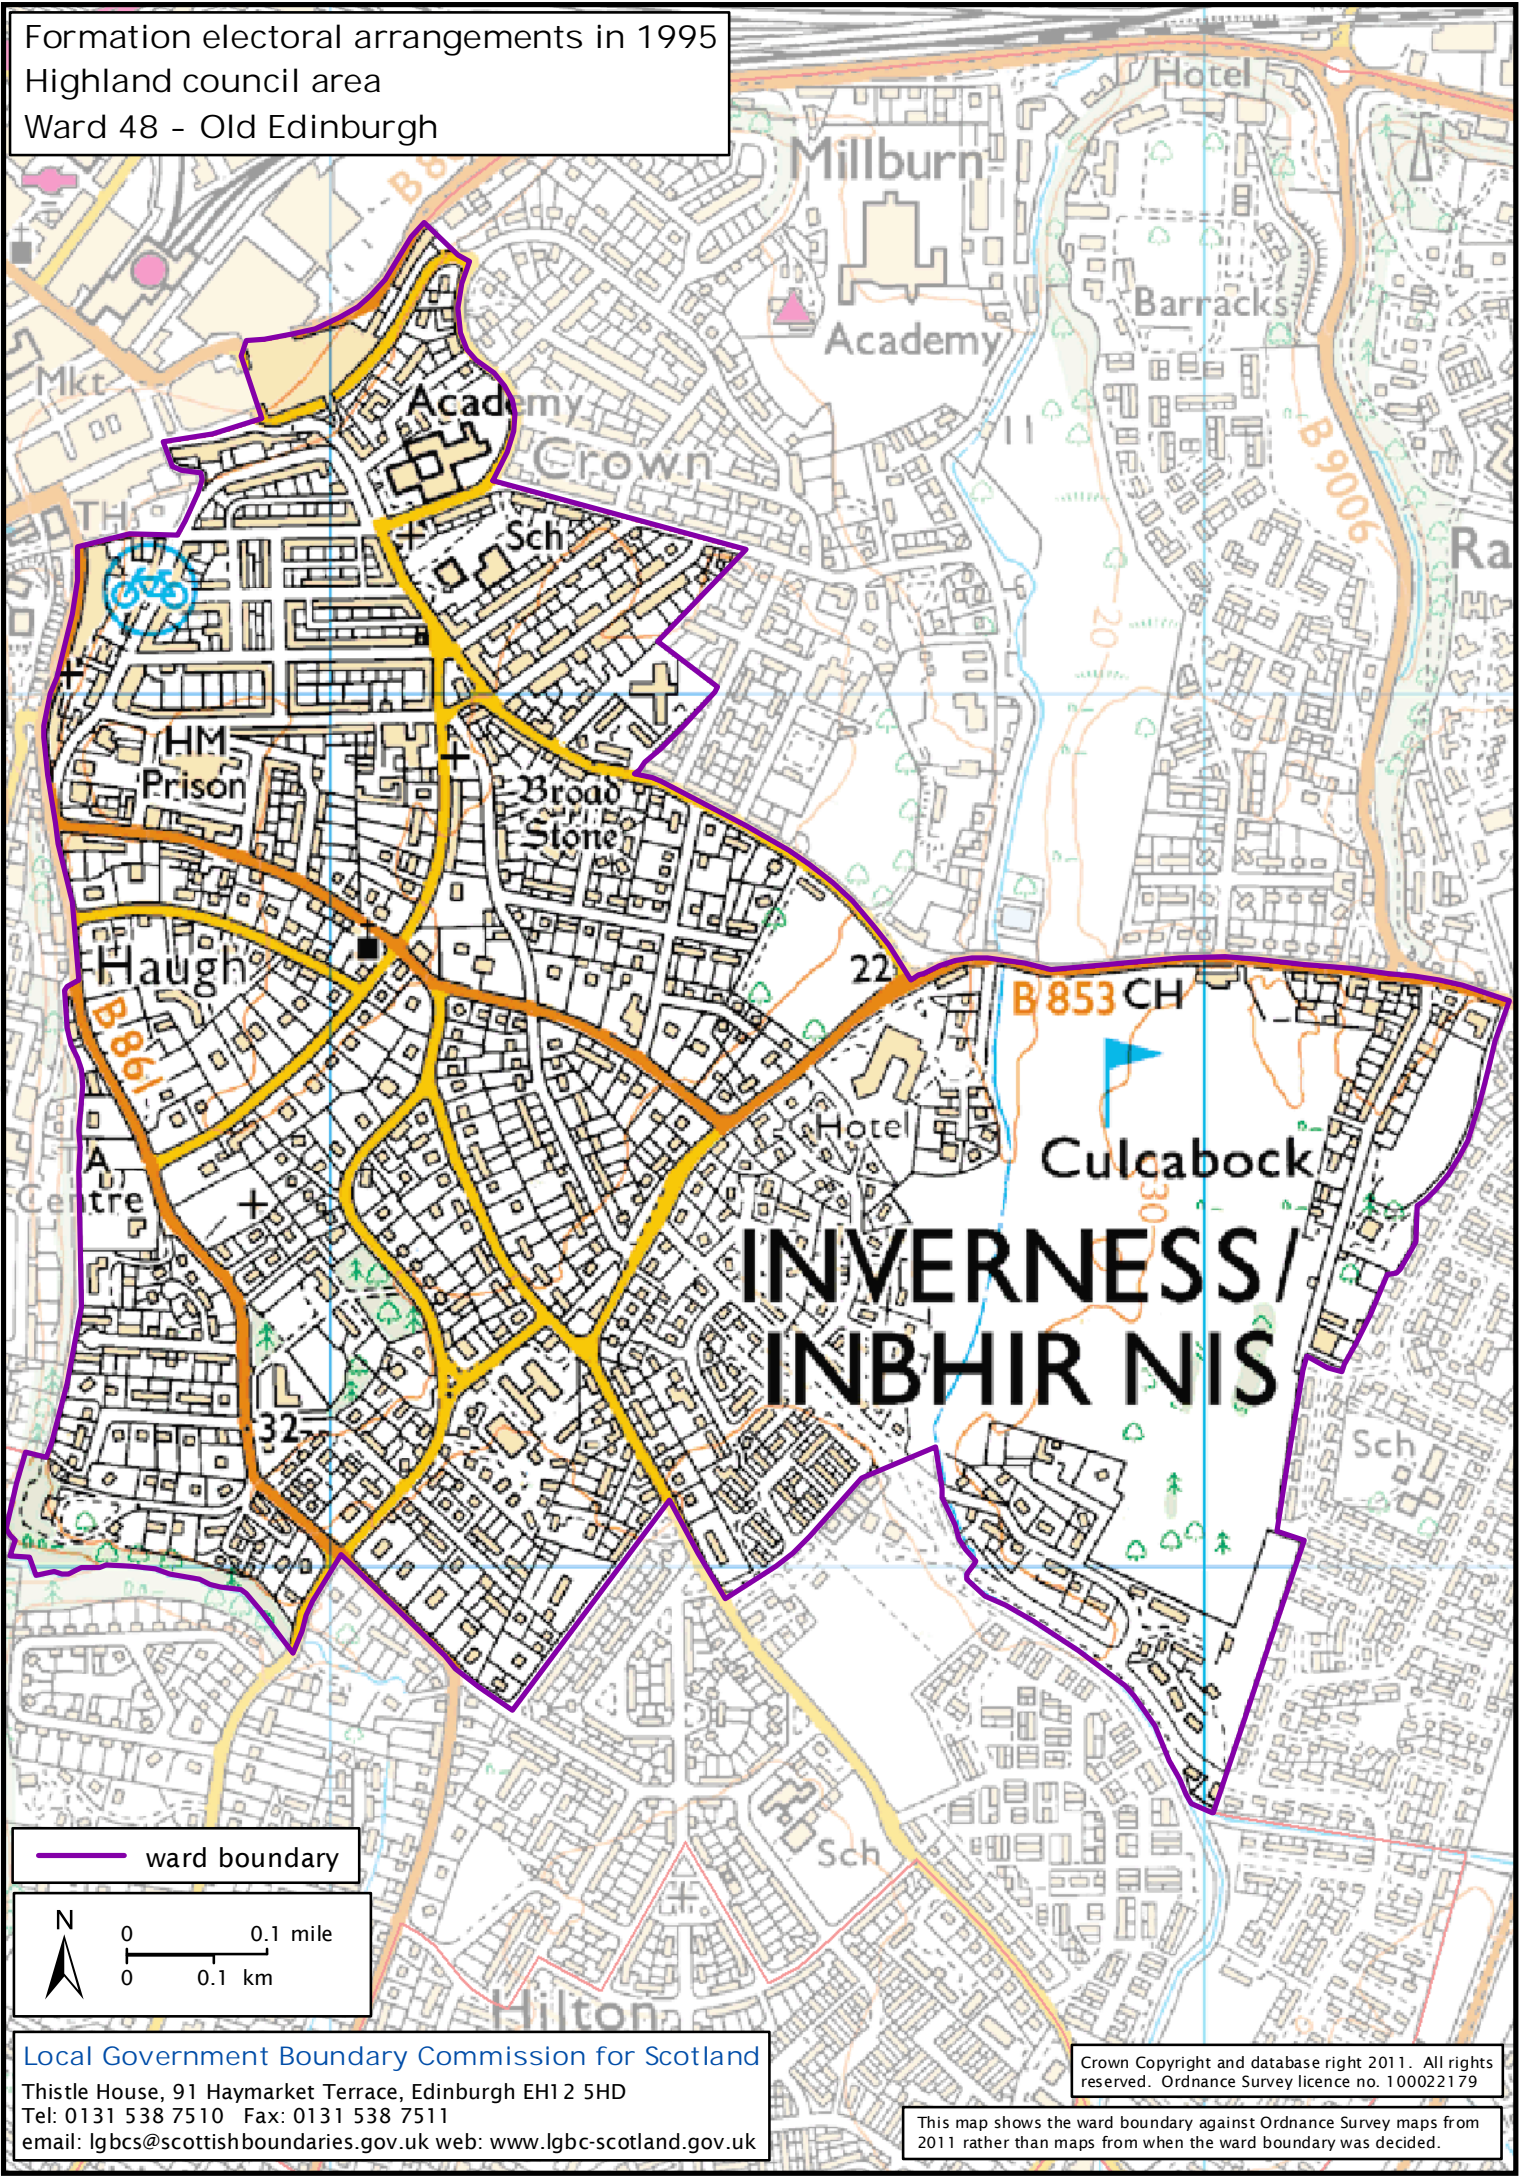

Formation electoral arrangements in 1995
Highland council area
Ward 48 - Old Edinburgh

— ward boundary

Local Government Boundary Commission for Scotland
Thistle House, 91 Haymarket Terrace, Edinburgh EH1 2 5HD
Tel: 0131 538 7510 Fax: 0131 538 7511
email: lgbc@scottishboundaries.gov.uk web: www.lgbc-scotland.gov.uk

Crown Copyright and database right 2011. All rights reserved. Ordnance Survey licence no. 10002179

This map shows the ward boundary against Ordnance Survey maps from 2011 rather than maps from when the ward boundary was decided.