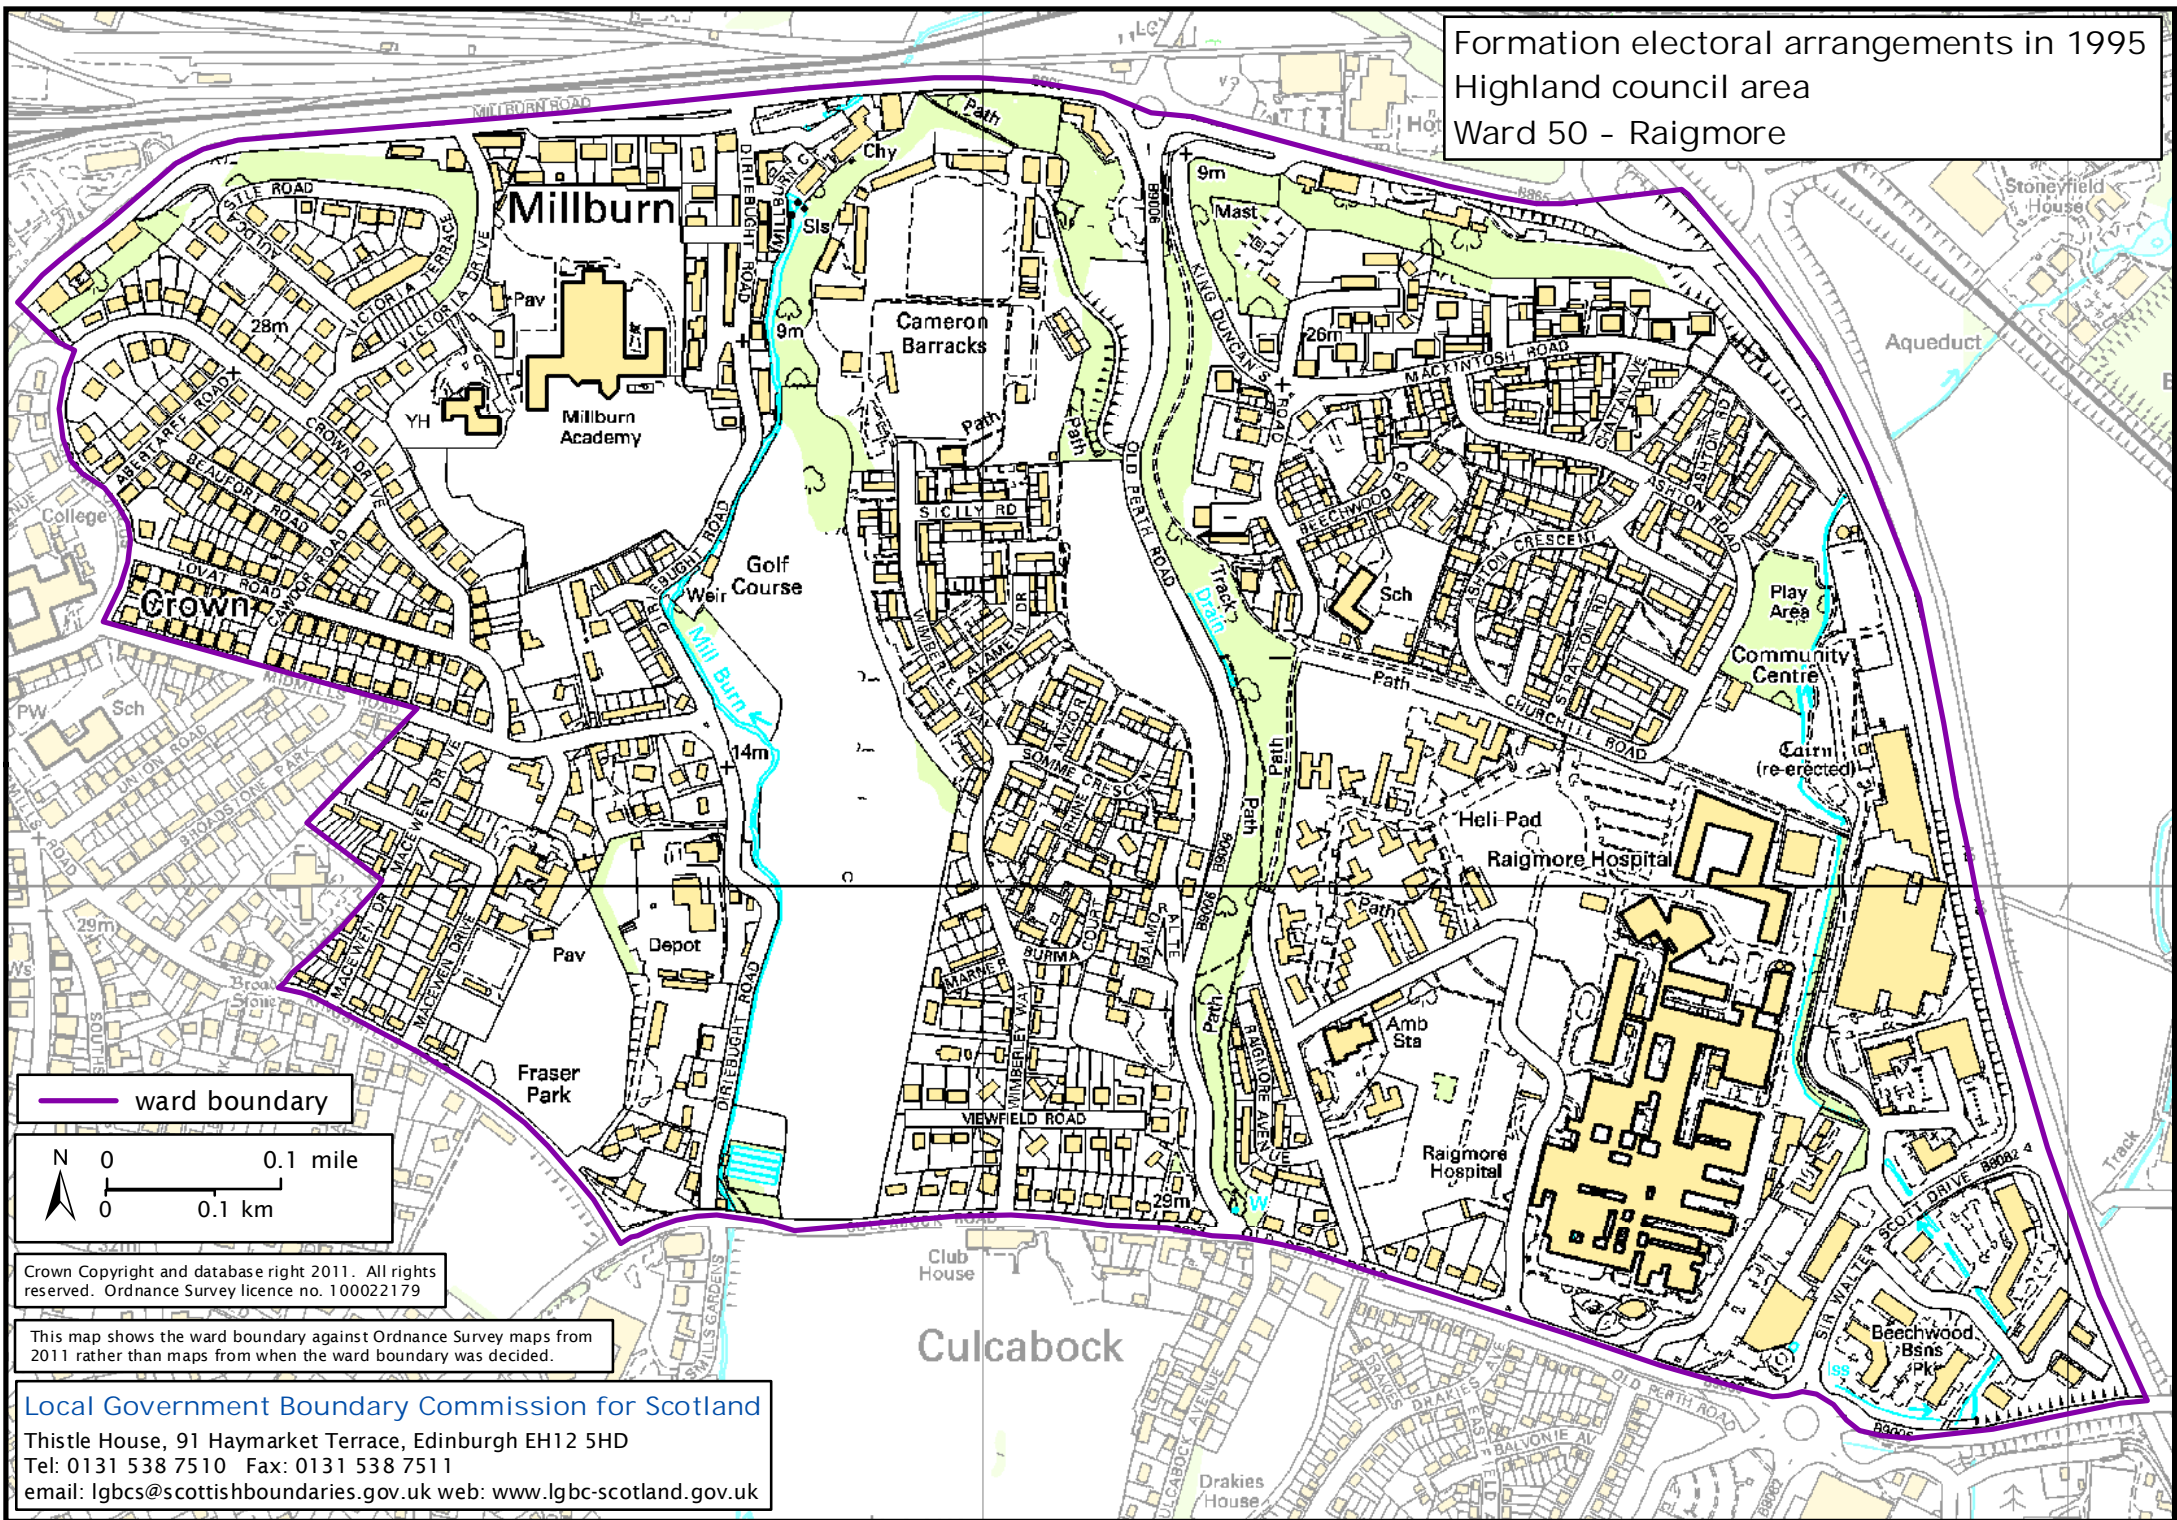

Formation electoral arrangements in 1995
 Highland council area
 Ward 50 - Raigmore

— ward boundary

Crown Copyright and database right 2011. All rights reserved. Ordnance Survey licence no. 100022179

This map shows the ward boundary against Ordnance Survey maps from 2011 rather than maps from when the ward boundary was decided.