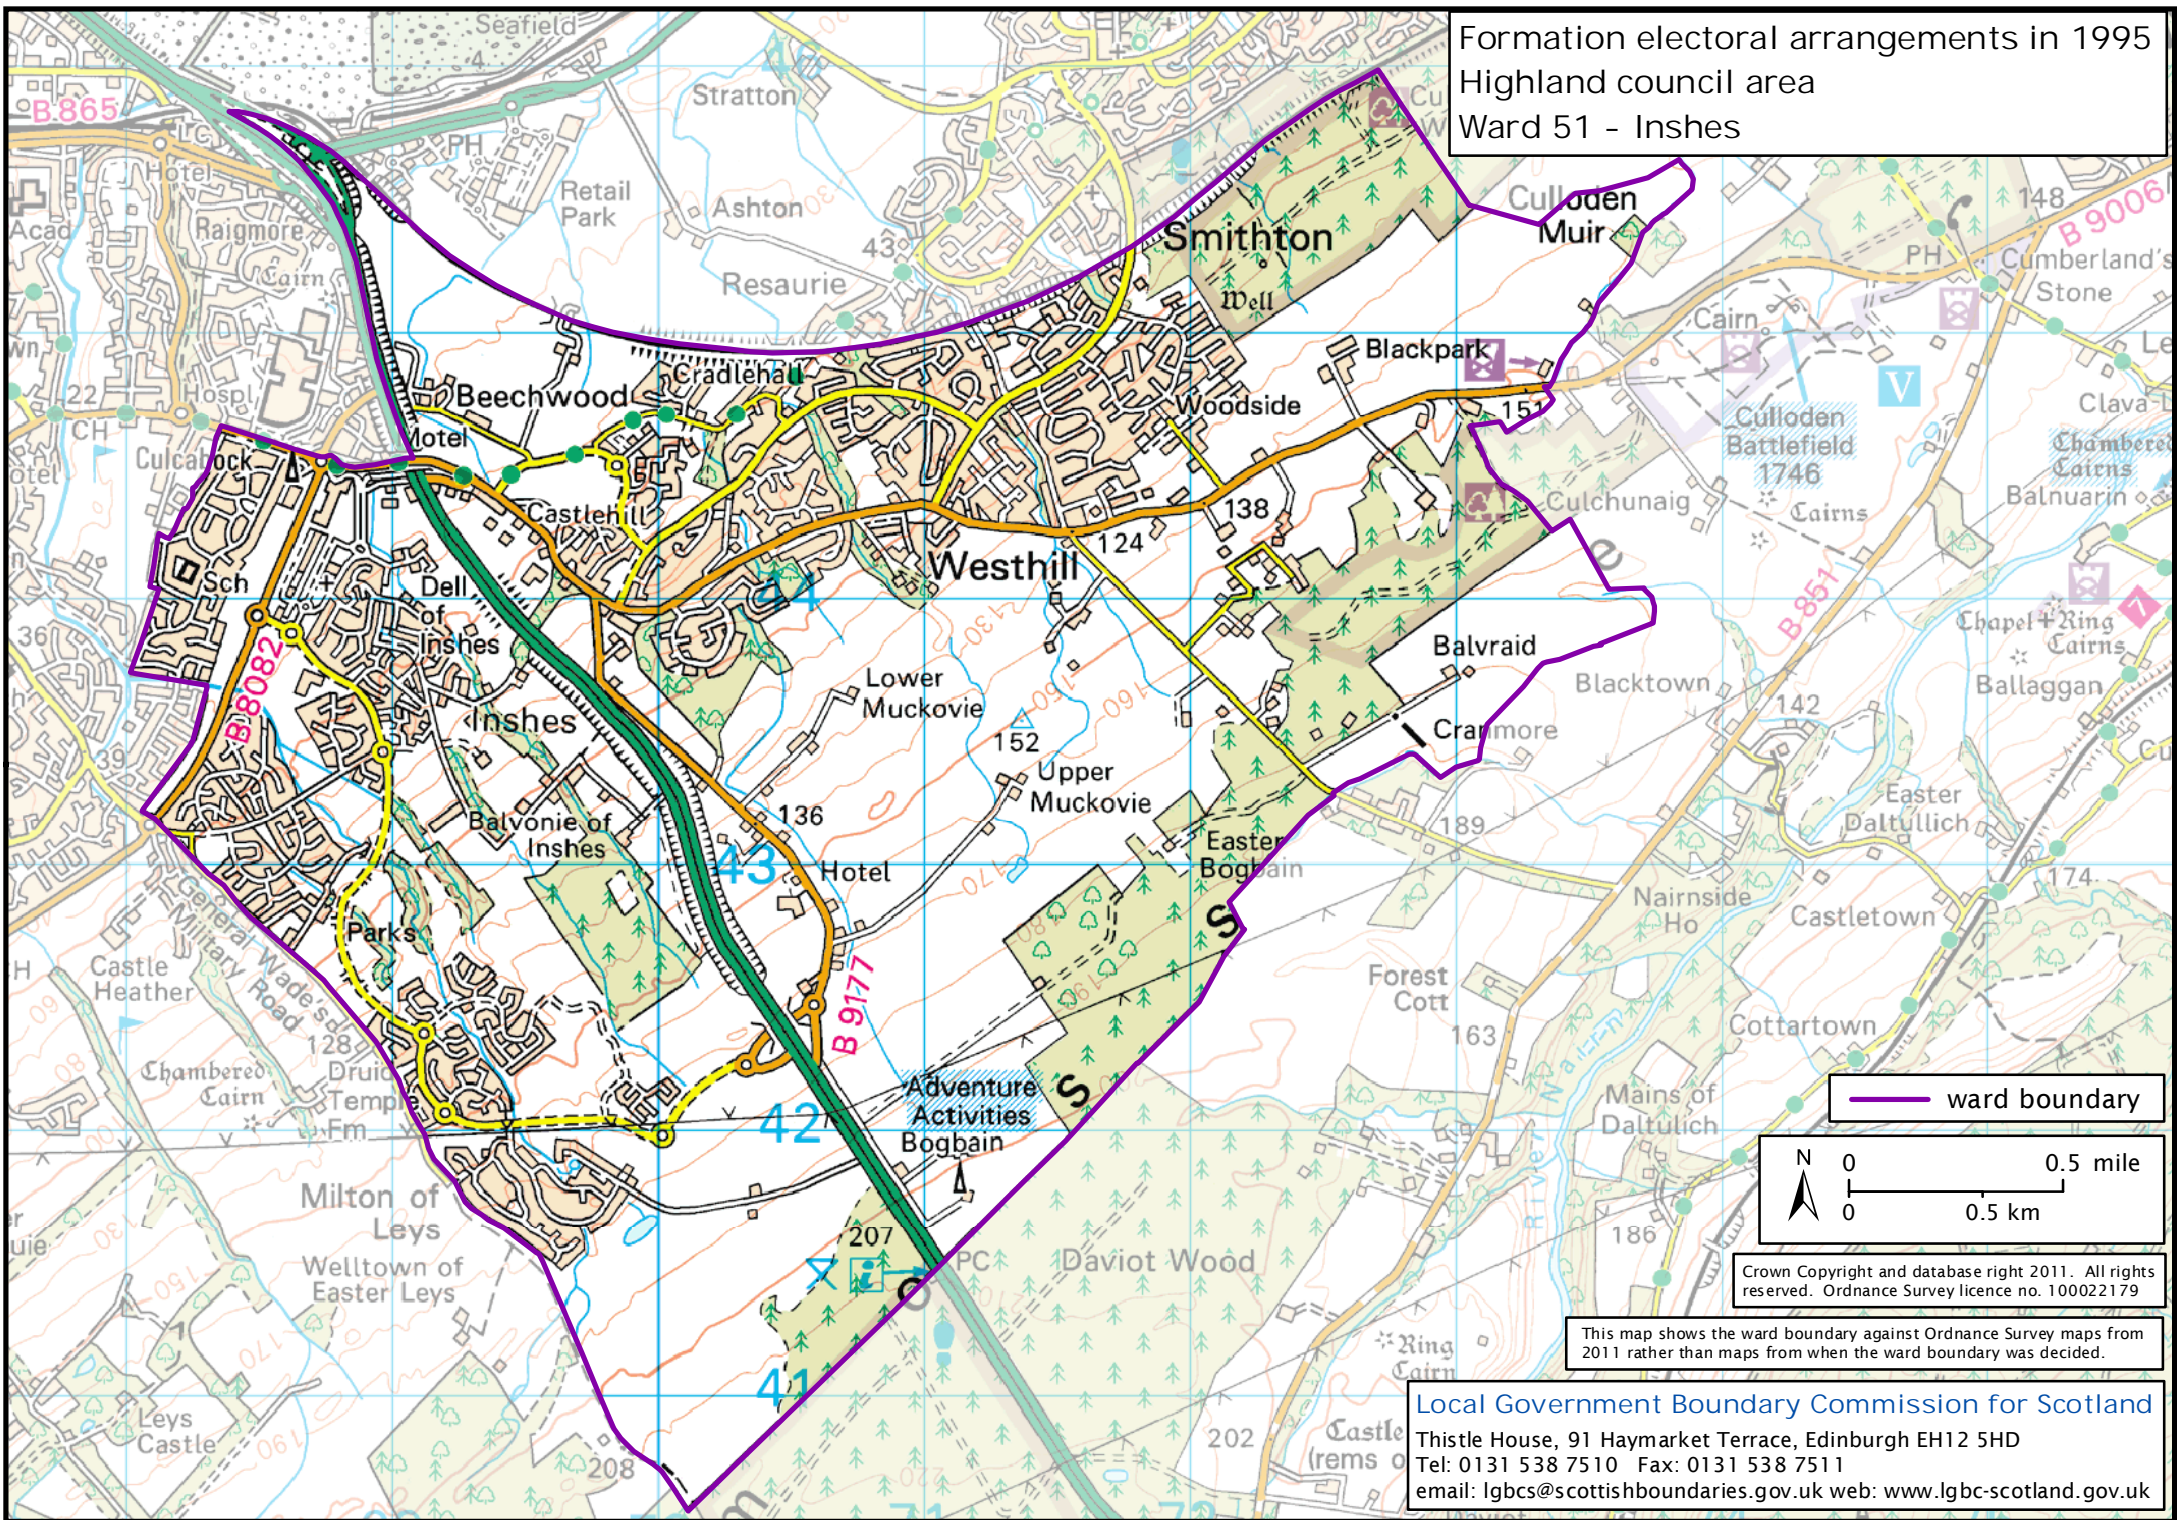

Formation electoral arrangements in 1995
 Highland council area
 Ward 51 - Inshes

— ward boundary

N
 0 0.5 mile
 0 0.5 km

Crown Copyright and database right 2011. All rights reserved. Ordnance Survey licence no. 100022179

This map shows the ward boundary against Ordnance Survey maps from 2011 rather than maps from when the ward boundary was decided.

Local Government Boundary Commission for Scotland
 Thistle House, 91 Haymarket Terrace, Edinburgh EH12 5HD
 Tel: 0131 538 7510 Fax: 0131 538 7511
 email: lgbcsc@scottishboundaries.gov.uk web: www.lgbc-scotland.gov.uk