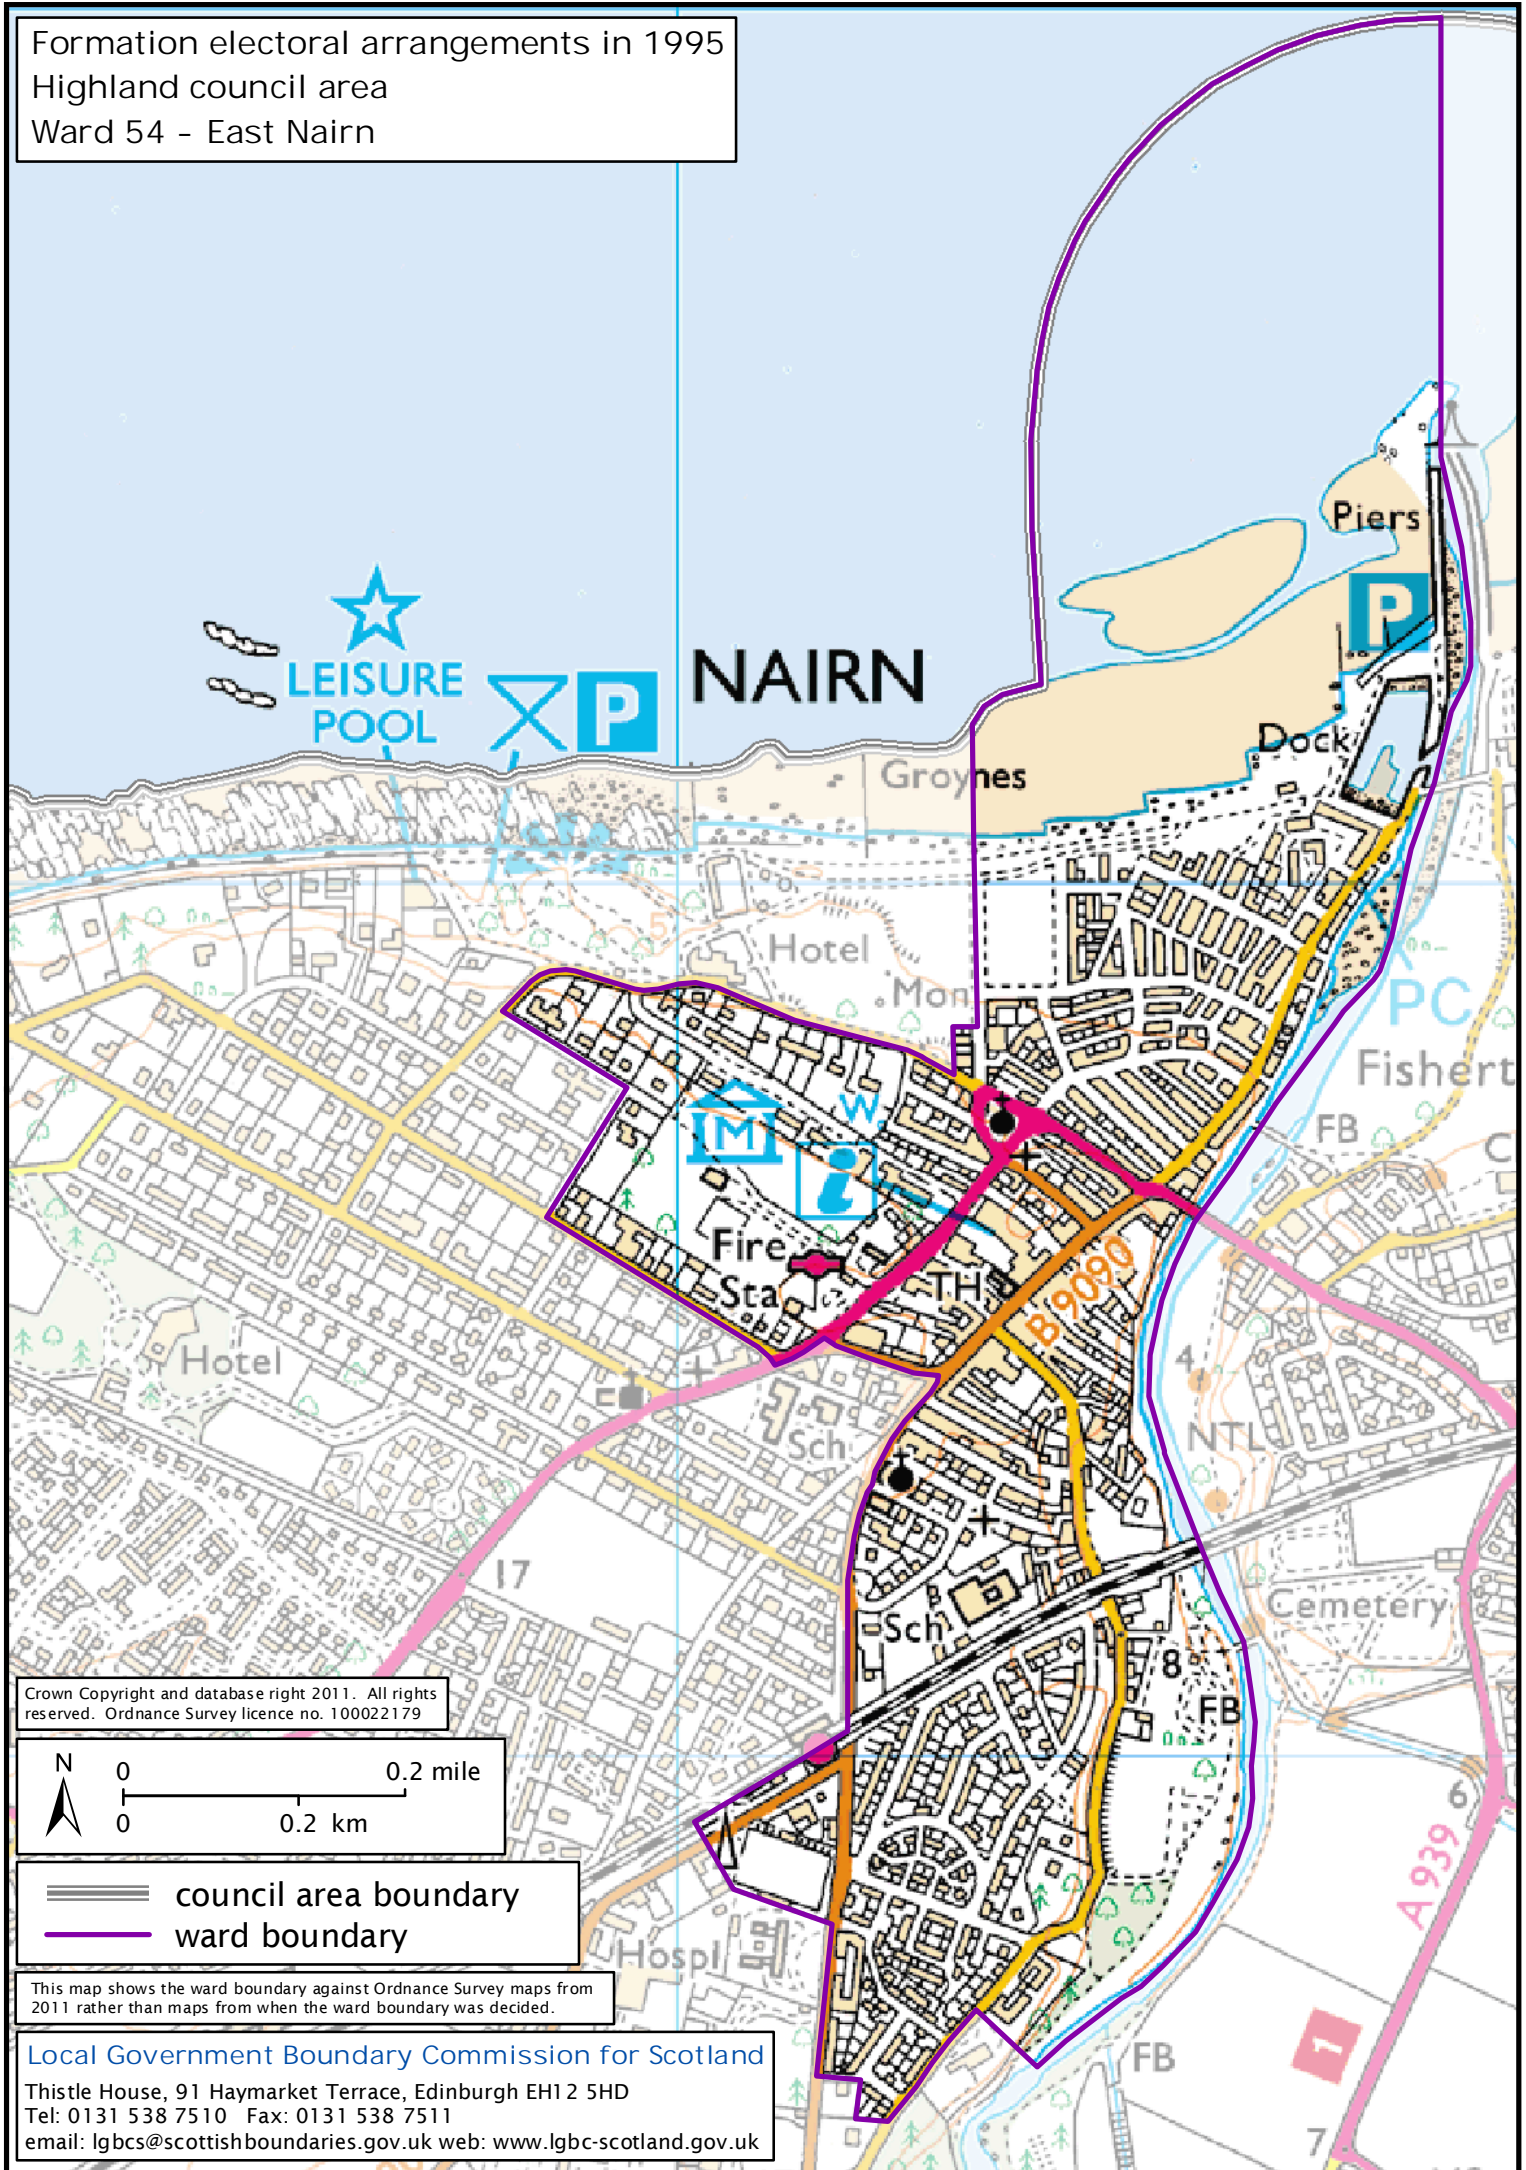

Formation electoral arrangements in 1995  
Highland council area  
Ward 54 - East Nairn

Crown Copyright and database right 2011. All rights reserved. Ordnance Survey licence no. 100022179

==== council area boundary  
—— ward boundary

This map shows the ward boundary against Ordnance Survey maps from 2011 rather than maps from when the ward boundary was decided.

Local Government Boundary Commission for Scotland  
Thistle House, 91 Haymarket Terrace, Edinburgh EH1 2 5HD  
Tel: 0131 538 7510 Fax: 0131 538 7511  
email: lgbc@scottishboundaries.gov.uk web: www.lgbc-scotland.gov.uk