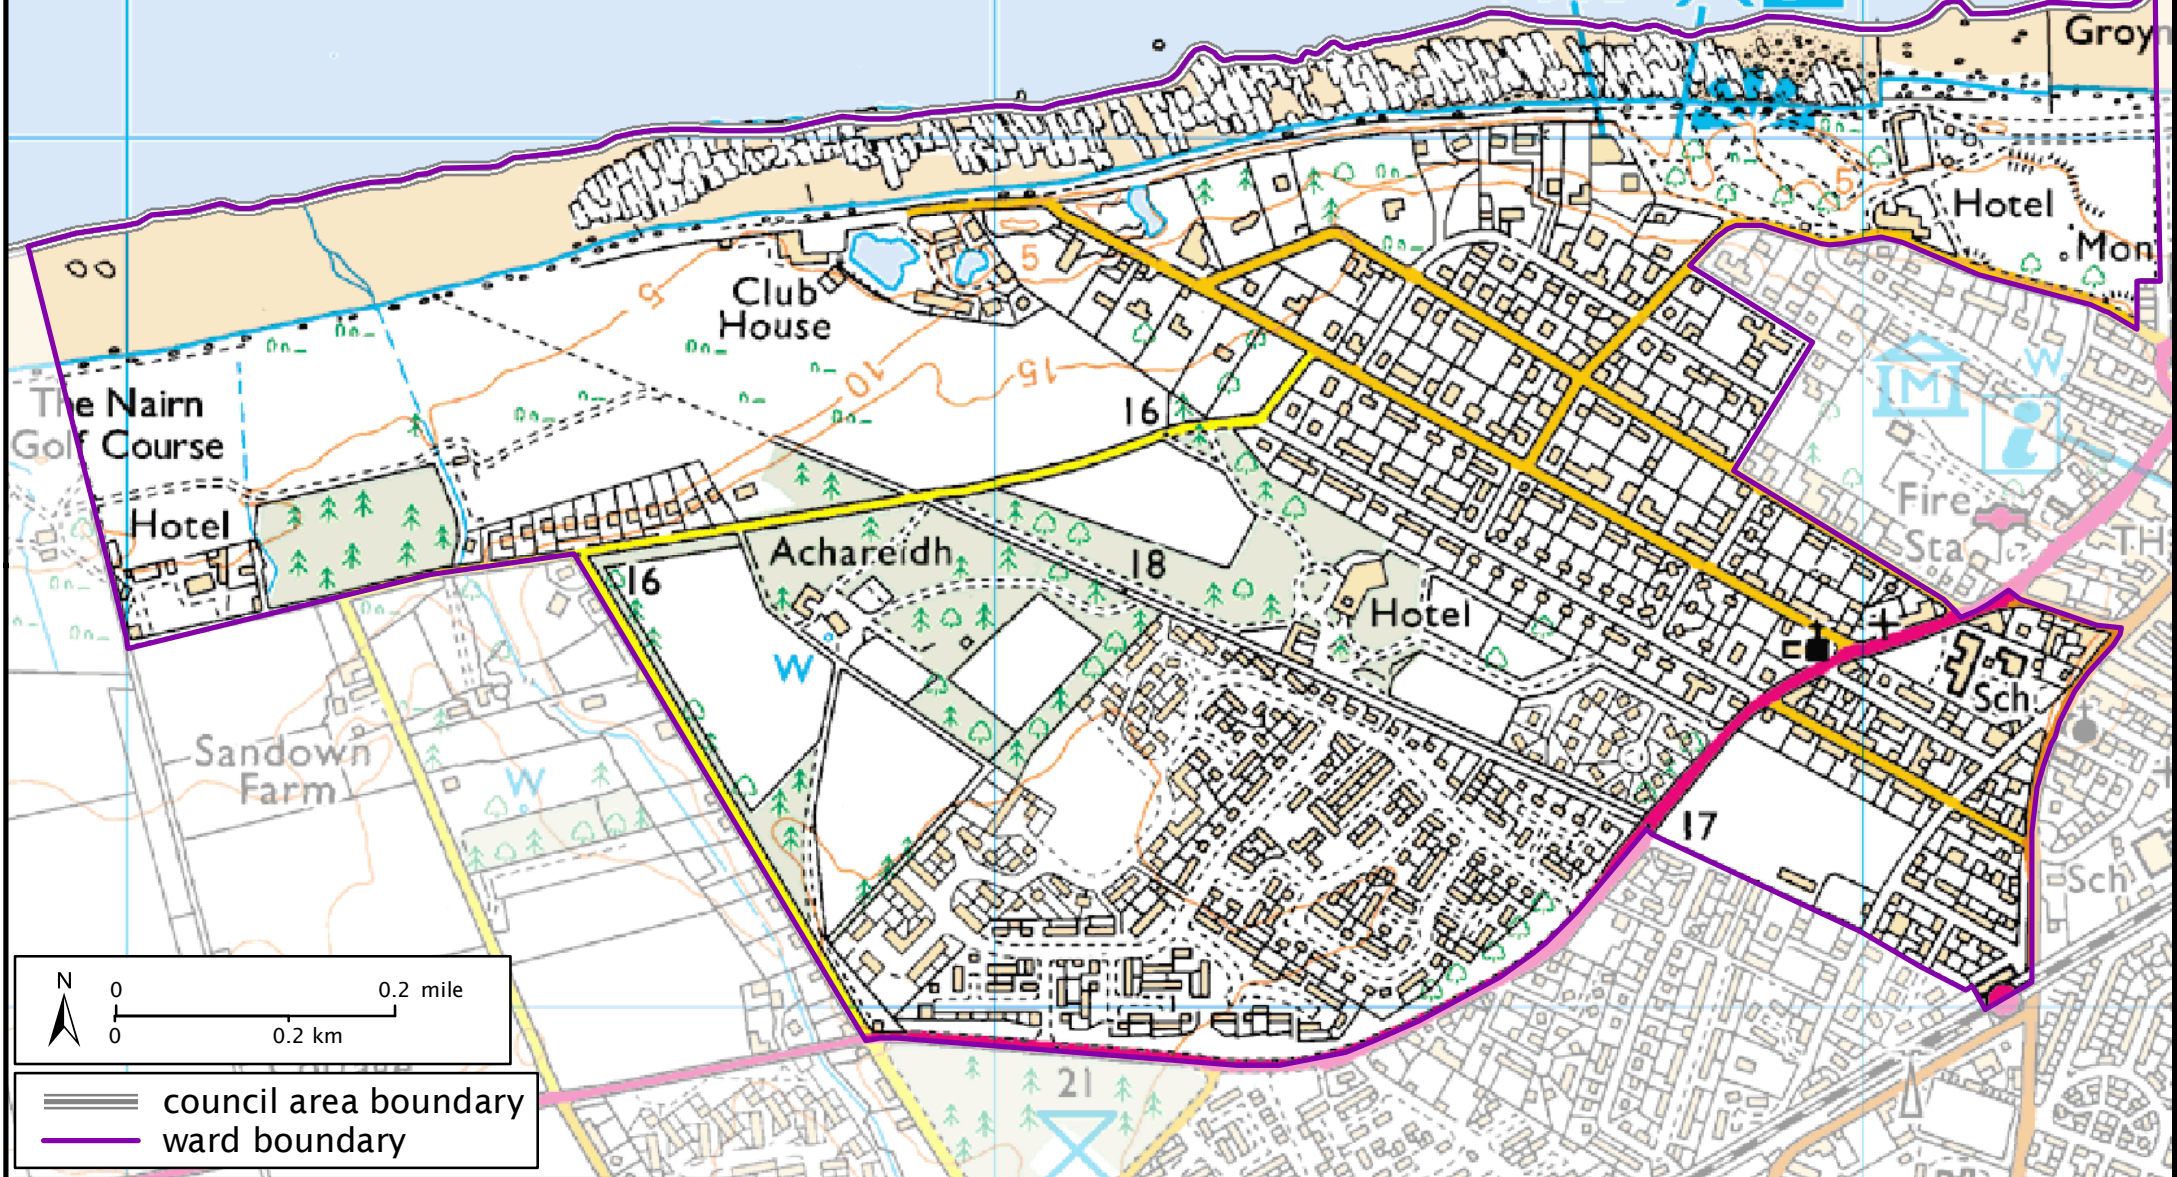

Formation electoral arrangements in 1995
Highland council area
Ward 55 - North Nairn

==== council area boundary
—— ward boundary

Local Government Boundary Commission for Scotland
Thistle House, 91 Haymarket Terrace, Edinburgh EH12 5HD
Tel: 0131 538 7510 Fax: 0131 538 7511
email: lgbc@scottishboundaries.gov.uk web: www.lgbc-scotland.gov.uk

Crown Copyright and database right 2011. All rights reserved. Ordnance Survey licence no. 100022179

This map shows the ward boundary against Ordnance Survey maps from 2011 rather than maps from when the ward boundary was decided.