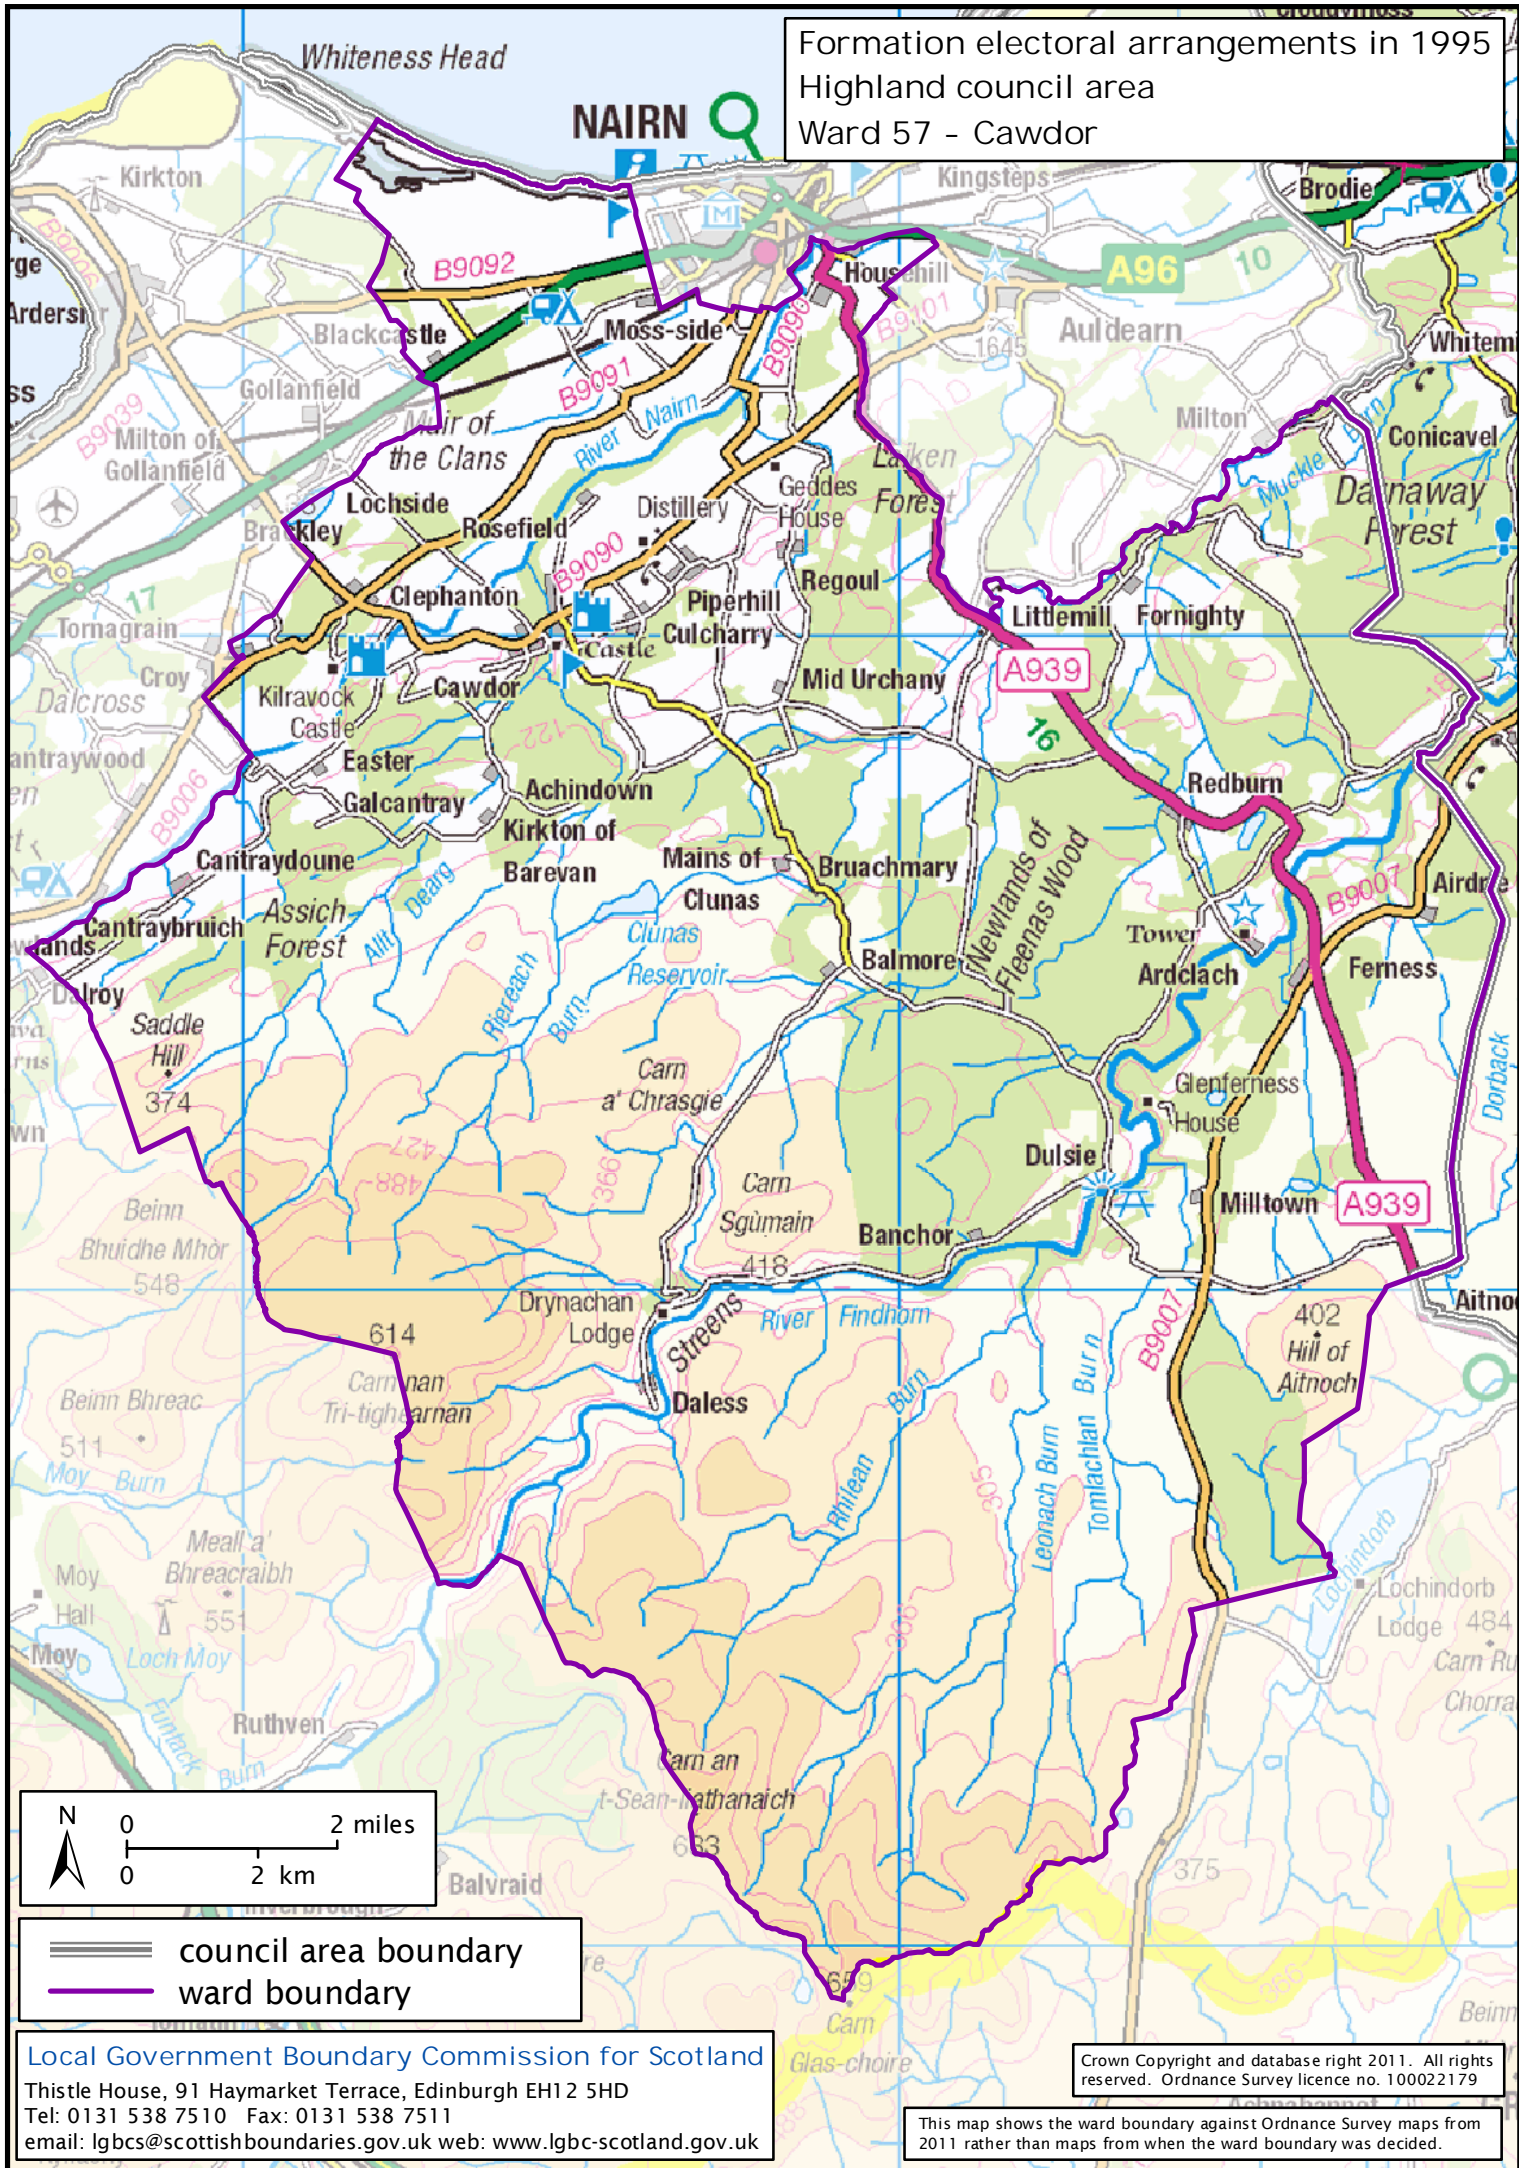

Formation electoral arrangements in 1995  
 Highland council area  
 Ward 57 - Cawdor

 council area boundary  
 ward boundary

Local Government Boundary Commission for Scotland  
 Thistle House, 91 Haymarket Terrace, Edinburgh EH12 5HD  
 Tel: 0131 538 7510 Fax: 0131 538 7511  
 email: lgbc@scottishboundaries.gov.uk web: www.lgbc-scotland.gov.uk

Crown Copyright and database right 2011. All rights reserved. Ordnance Survey licence no. 100022179

This map shows the ward boundary against Ordnance Survey maps from 2011 rather than maps from when the ward boundary was decided.