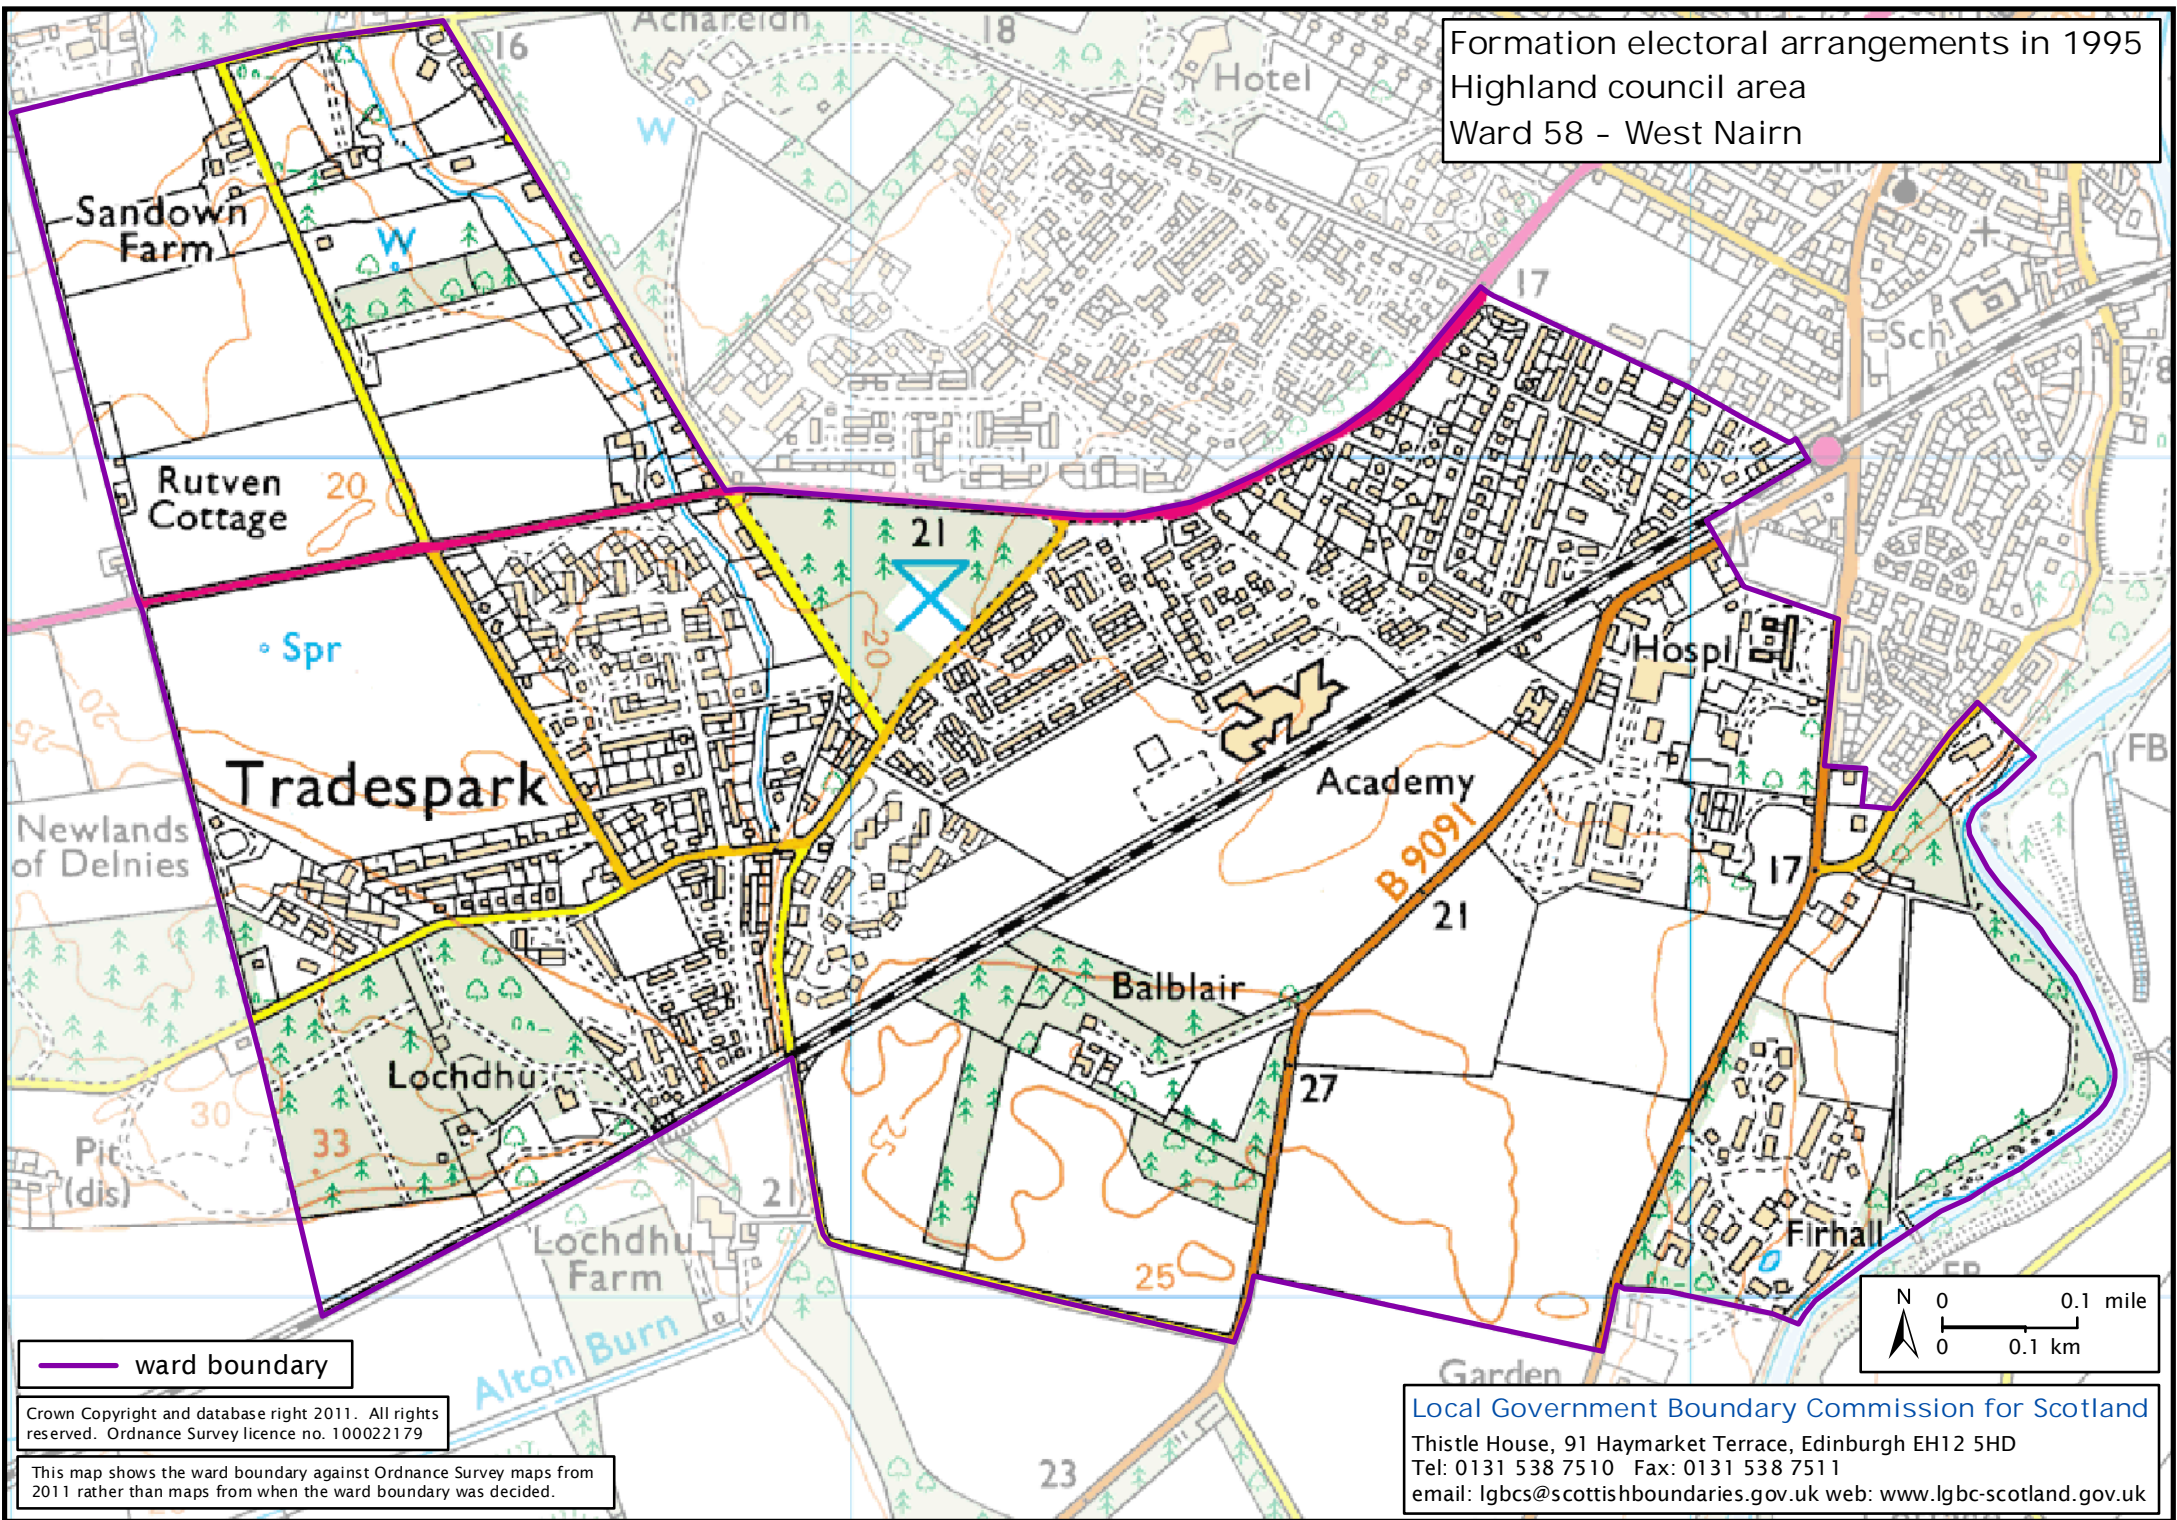

Formation electoral arrangements in 1995  
Highland council area  
Ward 58 - West Nairn

— ward boundary

Crown Copyright and database right 2011. All rights reserved. Ordnance Survey licence no. 100022179

This map shows the ward boundary against Ordnance Survey maps from 2011 rather than maps from when the ward boundary was decided.

Local Government Boundary Commission for Scotland

Thistle House, 91 Haymarket Terrace, Edinburgh EH12 5HD  
Tel: 0131 538 7510 Fax: 0131 538 7511  
email: [lgbc@scottishboundaries.gov.uk](mailto:lgbc@scottishboundaries.gov.uk) web: [www.lgbc-scotland.gov.uk](http://www.lgbc-scotland.gov.uk)