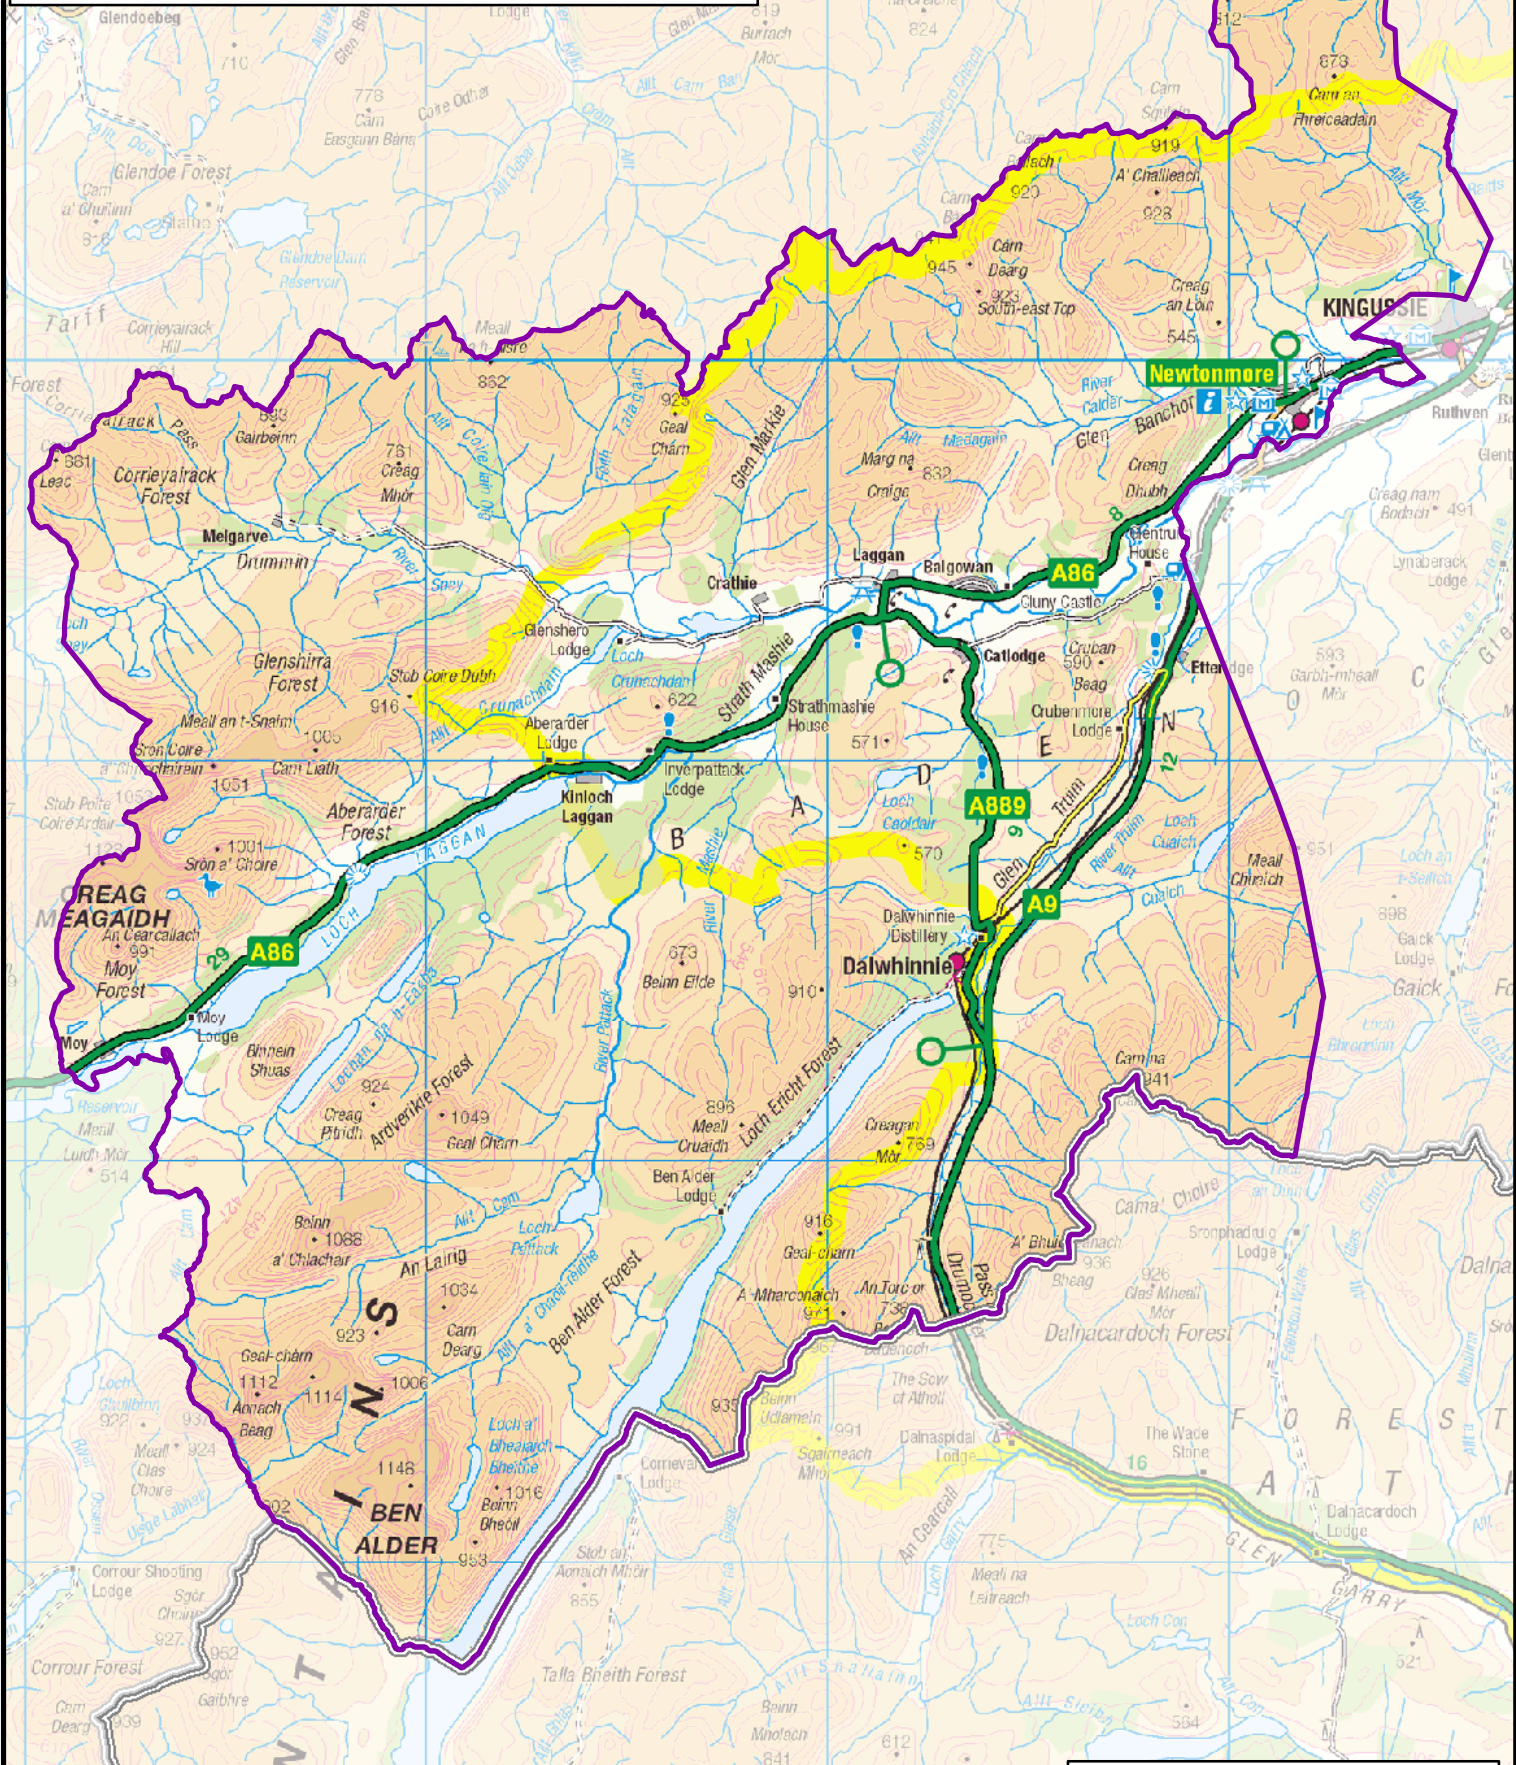

Formation electoral arrangements in 1995  
 Highland council area  
 Ward 59 - Laggan, Dalwhinnie, Newtonmore

 council area boundary  
 ward boundary

Crown Copyright and database right 2011. All rights reserved. Ordnance Survey licence no. 100022179

This map shows the ward boundary against Ordnance Survey maps from 2011 rather than maps from when the ward boundary was decided.