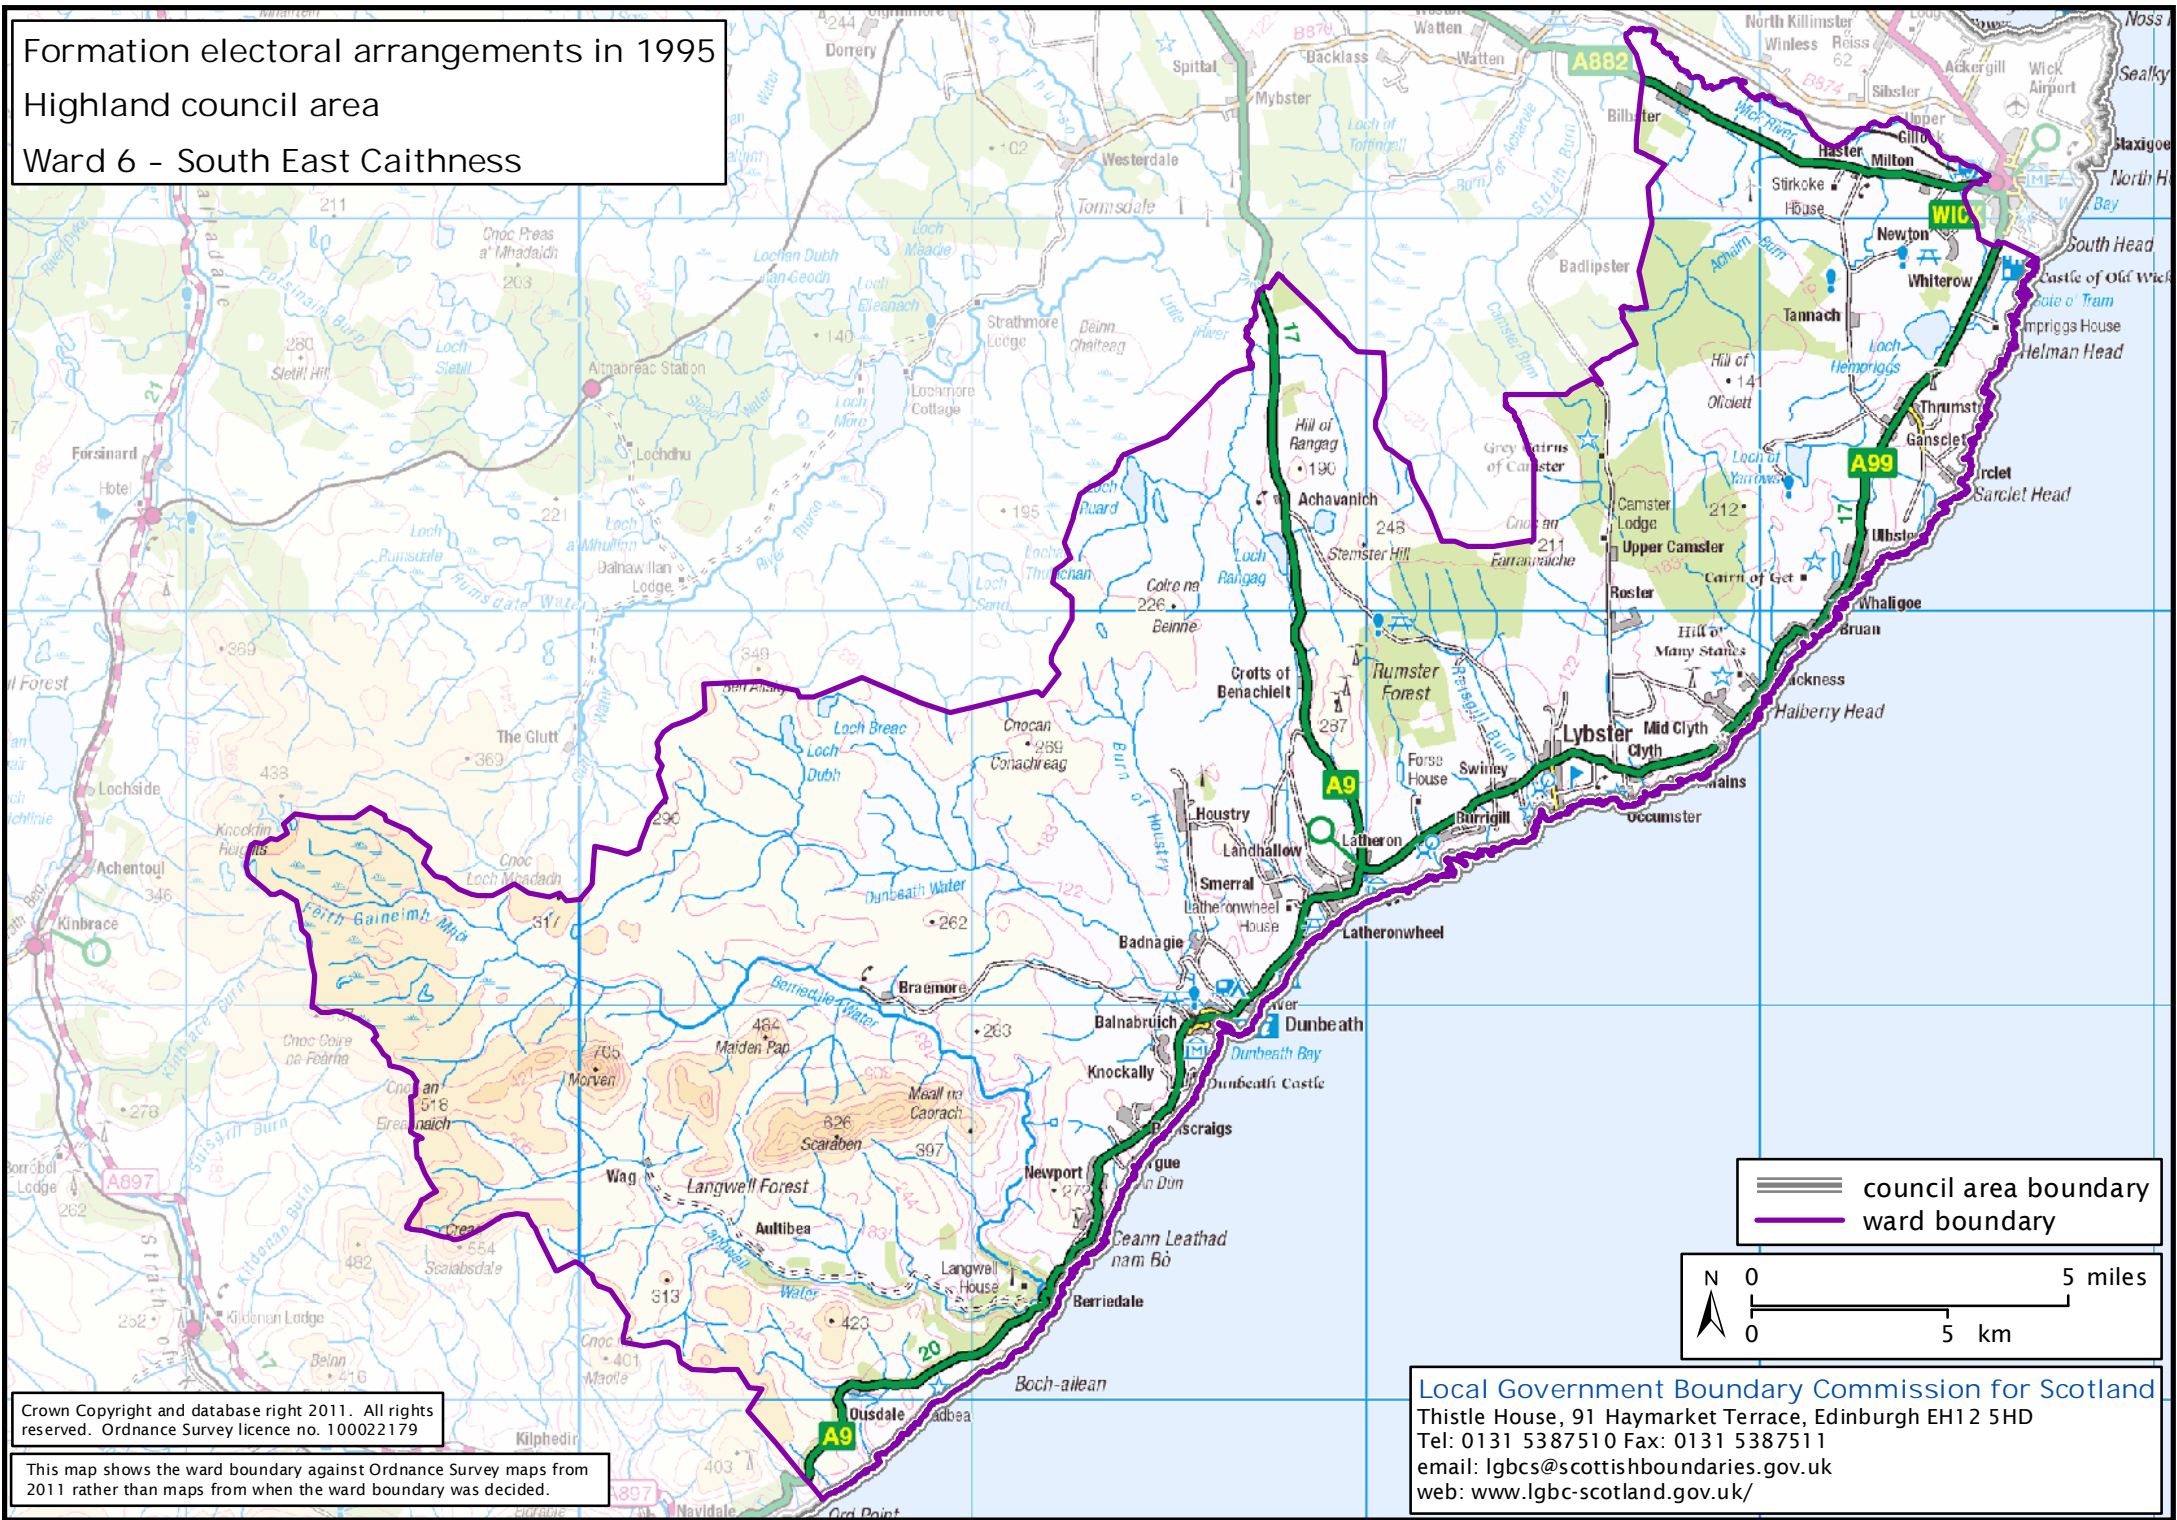

Formation electoral arrangements in 1995
 Highland council area
 Ward 6 - South East Caithness

Crown Copyright and database right 2011. All rights reserved. Ordnance Survey licence no. 100022179

This map shows the ward boundary against Ordnance Survey maps from 2011 rather than maps from when the ward boundary was decided.