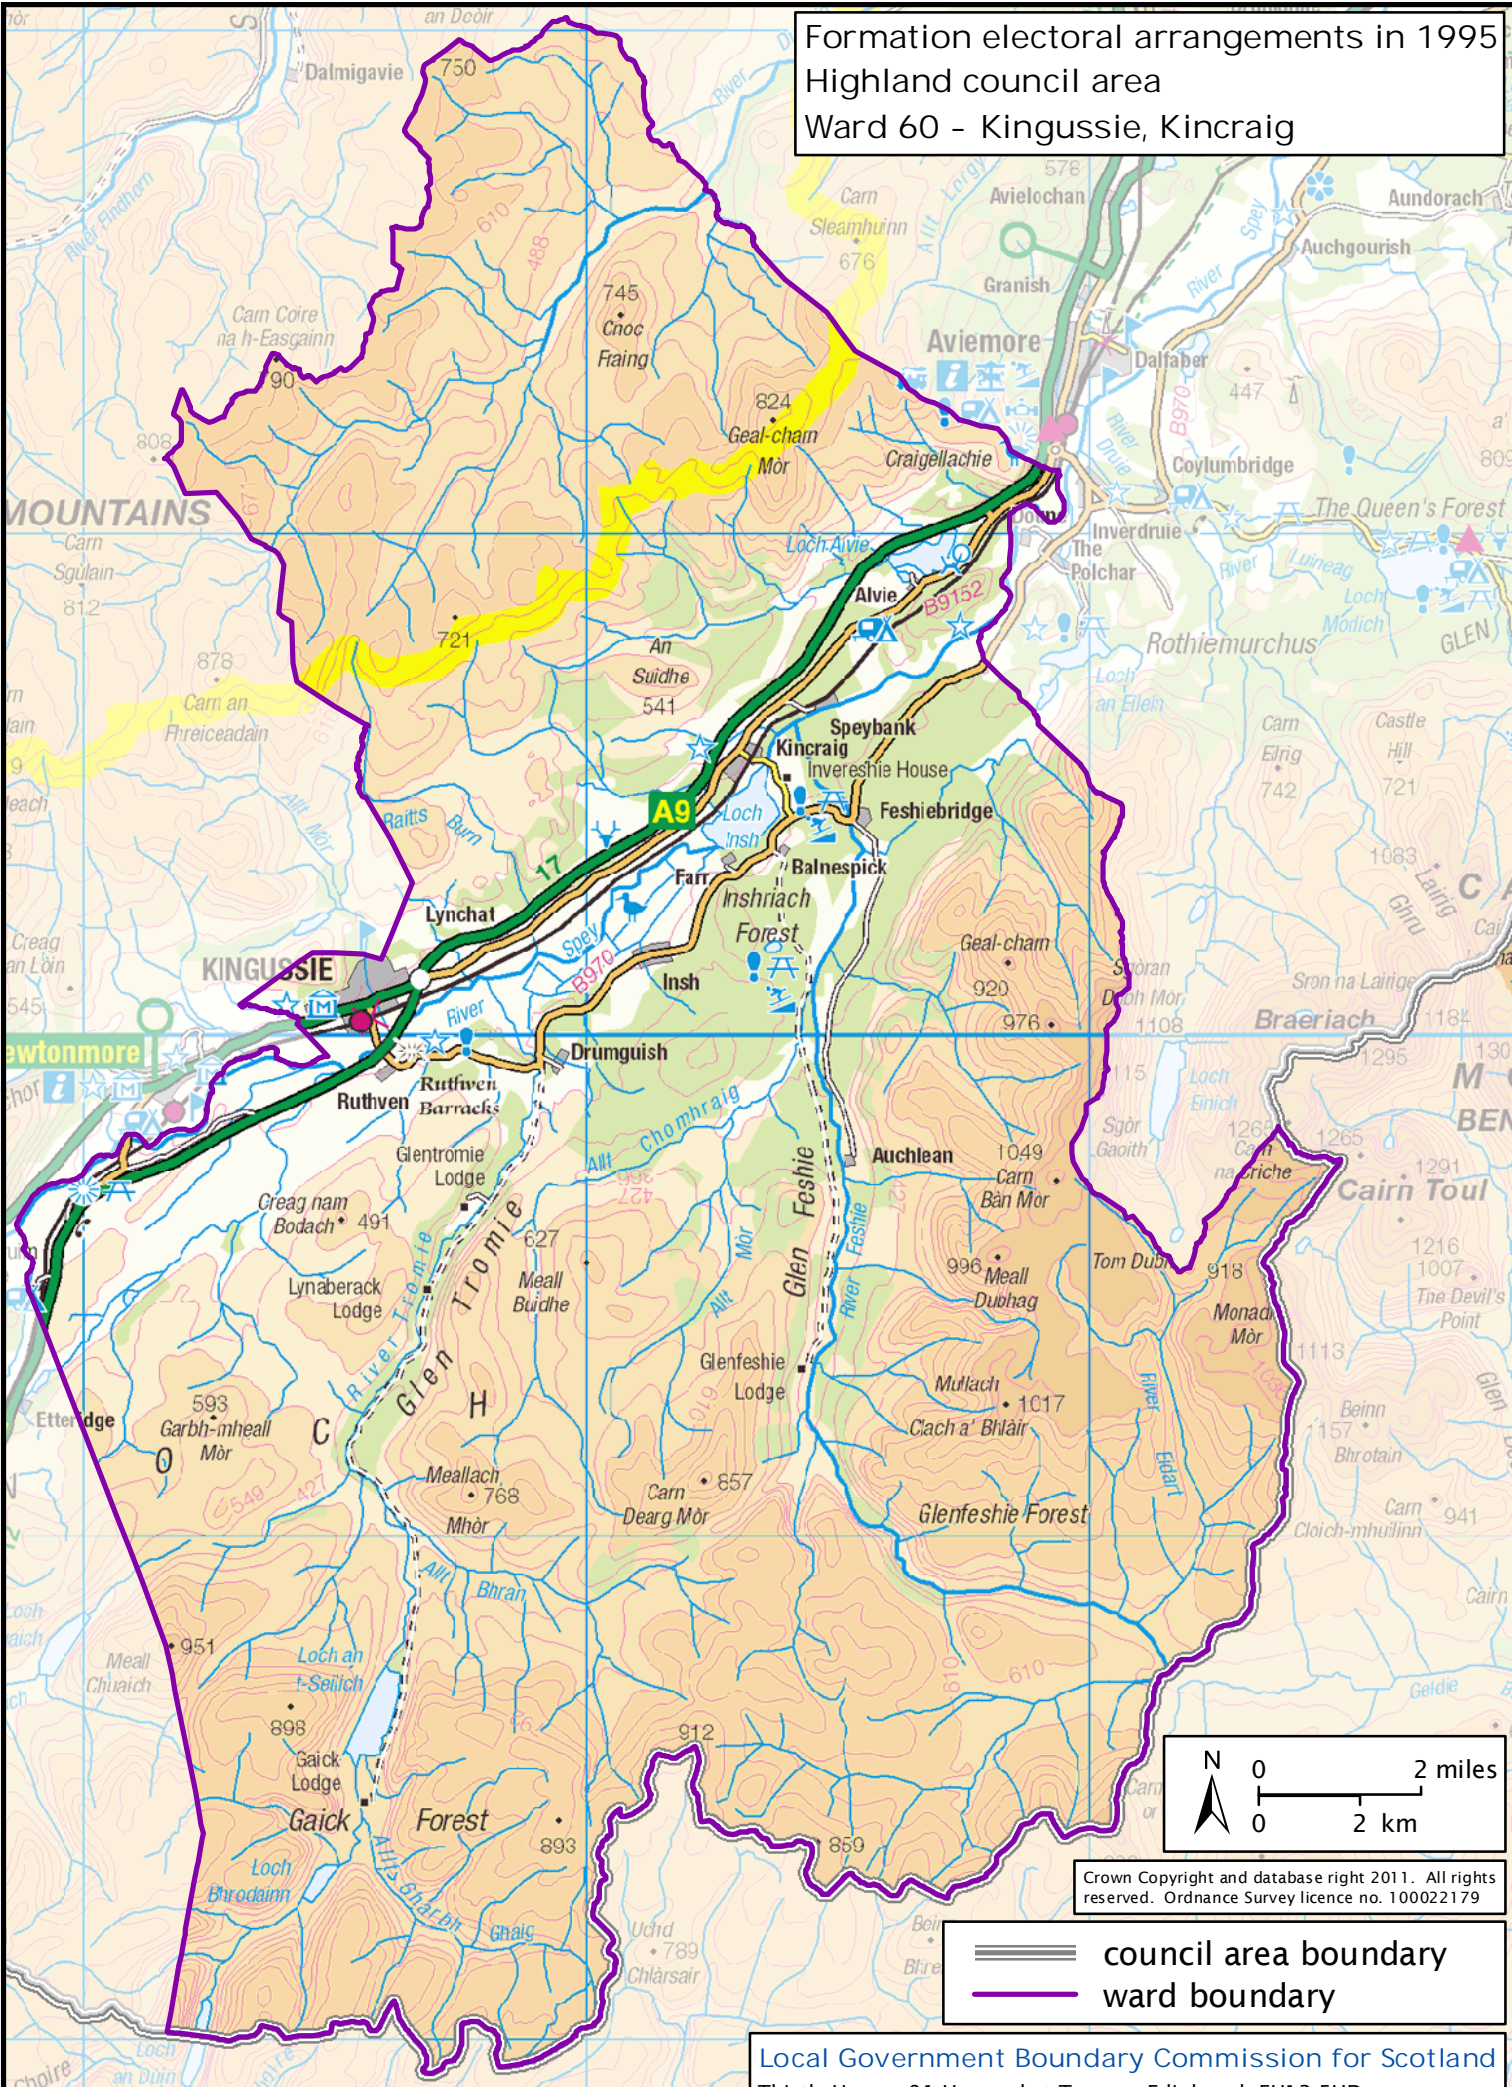

Formation electoral arrangements in 1995
 Highland council area
 Ward 60 - Kingussie, Kincaig

Crown Copyright and database right 2011. All rights reserved. Ordnance Survey licence no. 100022179

- council area boundary
- ward boundary

This map shows the ward boundary against Ordnance Survey maps from 2011 rather than maps from when the ward boundary was decided.