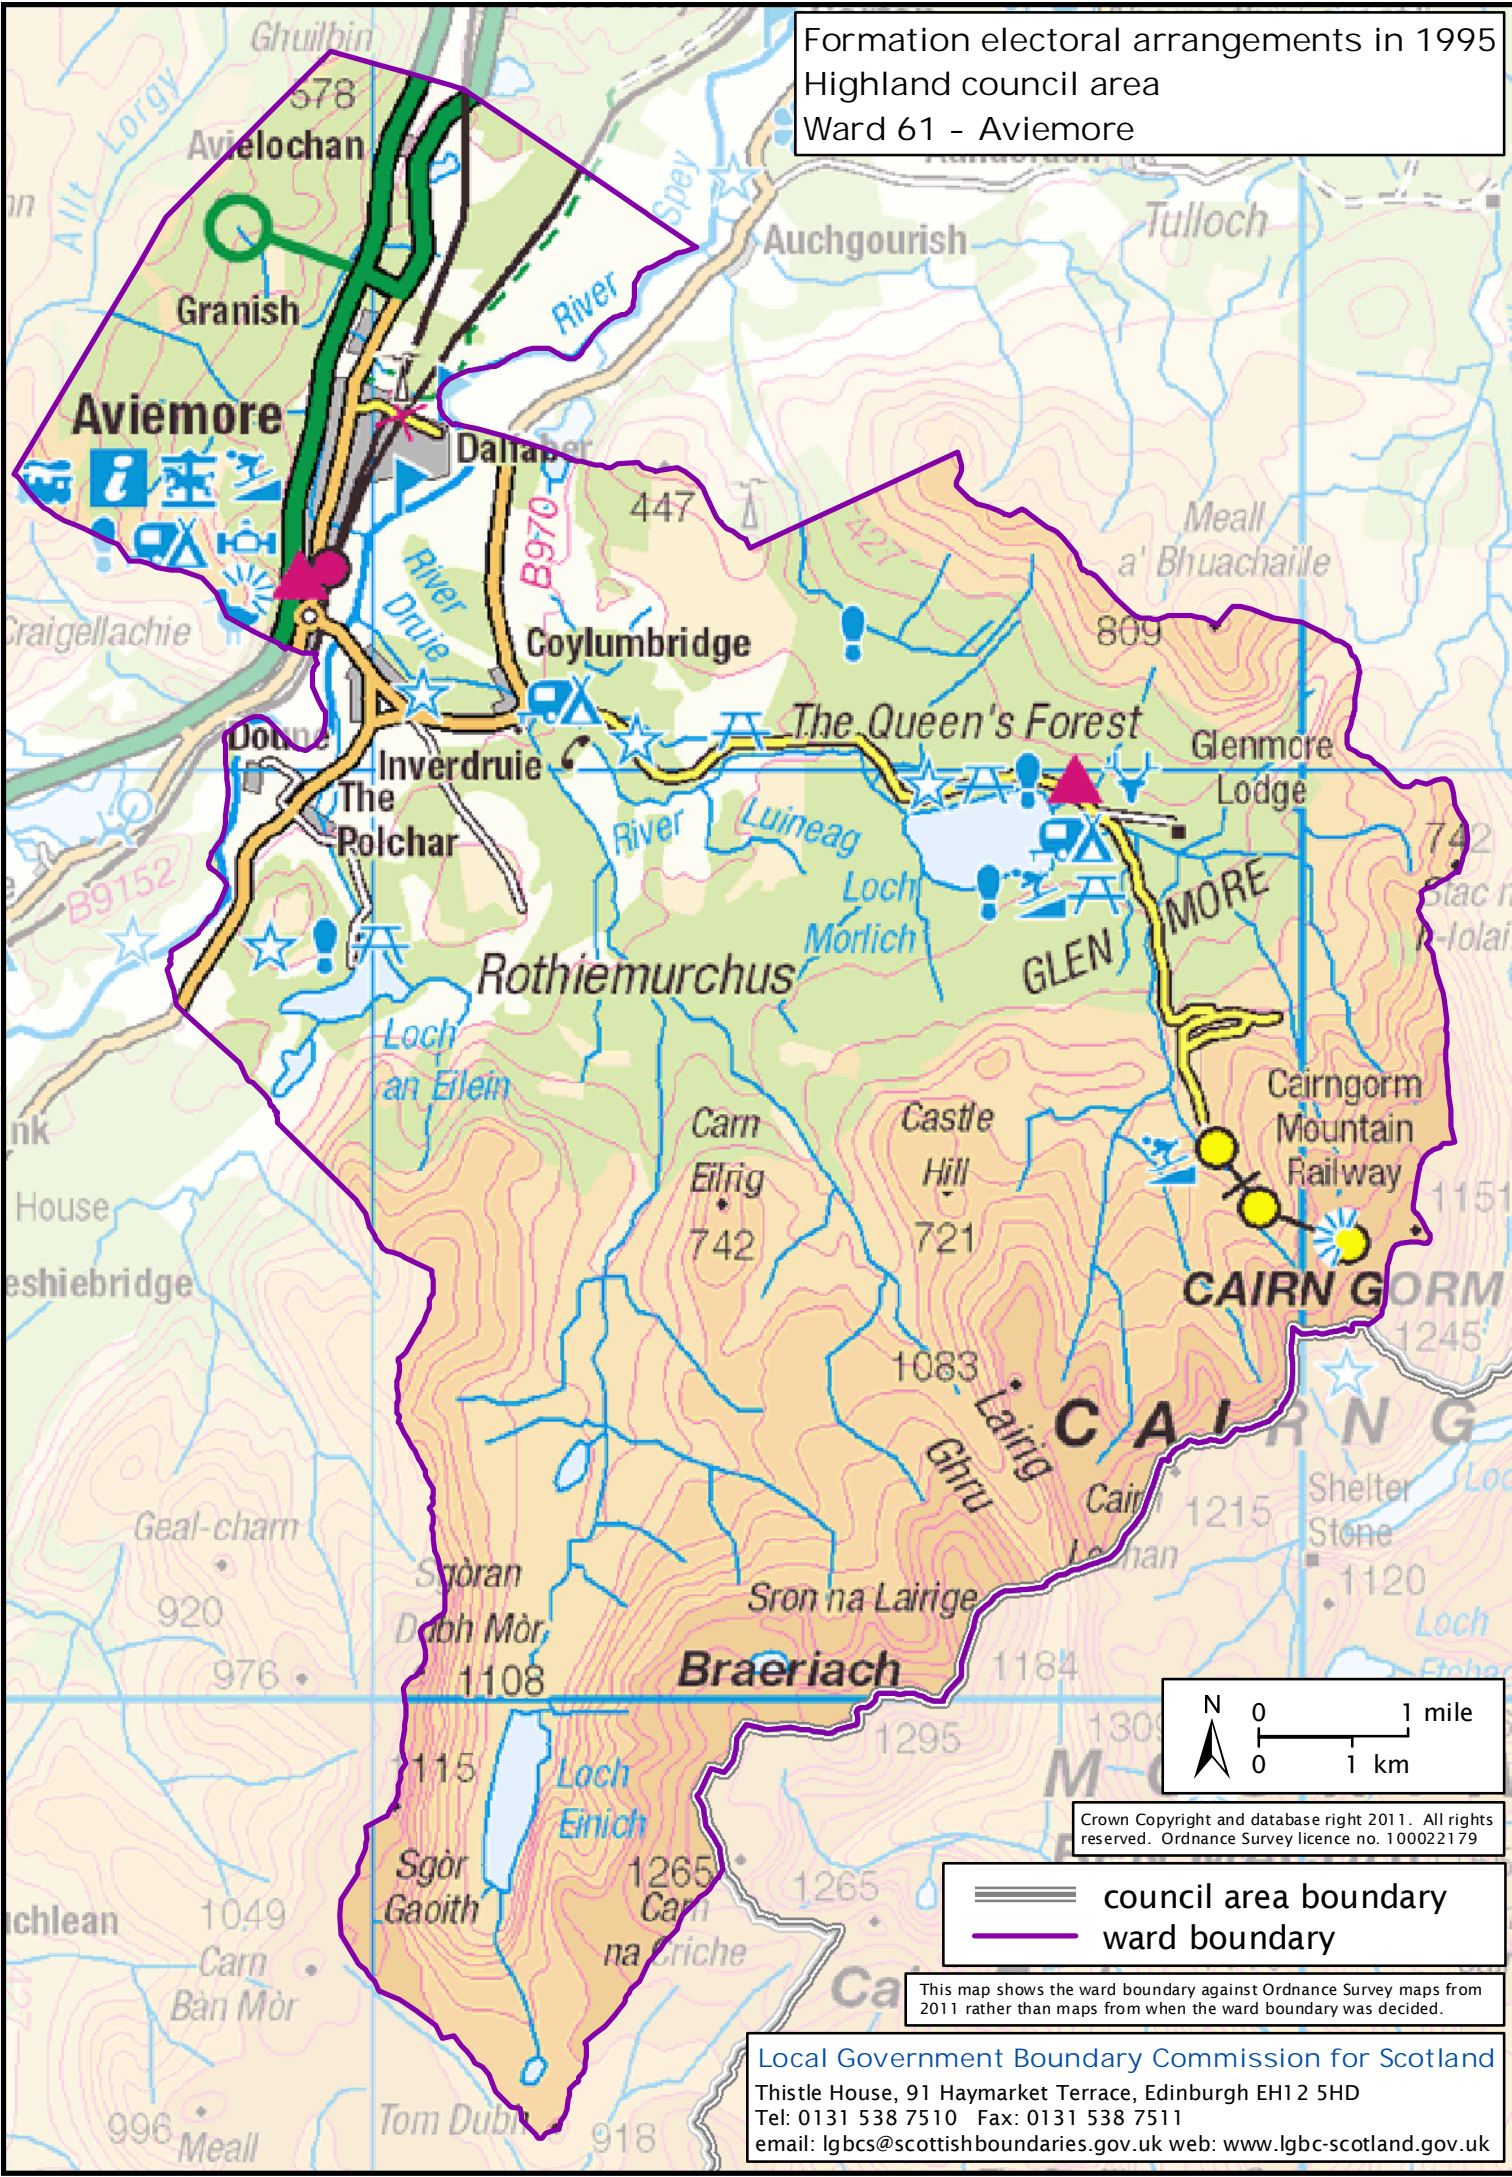

Formation electoral arrangements in 1995
 Highland council area
 Ward 61 - Aviemore

Crown Copyright and database right 2011. All rights reserved. Ordnance Survey licence no. 10002179

 council area boundary
 ward boundary

This map shows the ward boundary against Ordnance Survey maps from 2011 rather than maps from when the ward boundary was decided.

Local Government Boundary Commission for Scotland
 Thistle House, 91 Haymarket Terrace, Edinburgh EH1 2 5HD
 Tel: 0131 538 7510 Fax: 0131 538 7511
 email: lgbc@scottishboundaries.gov.uk web: www.lgbc-scotland.gov.uk