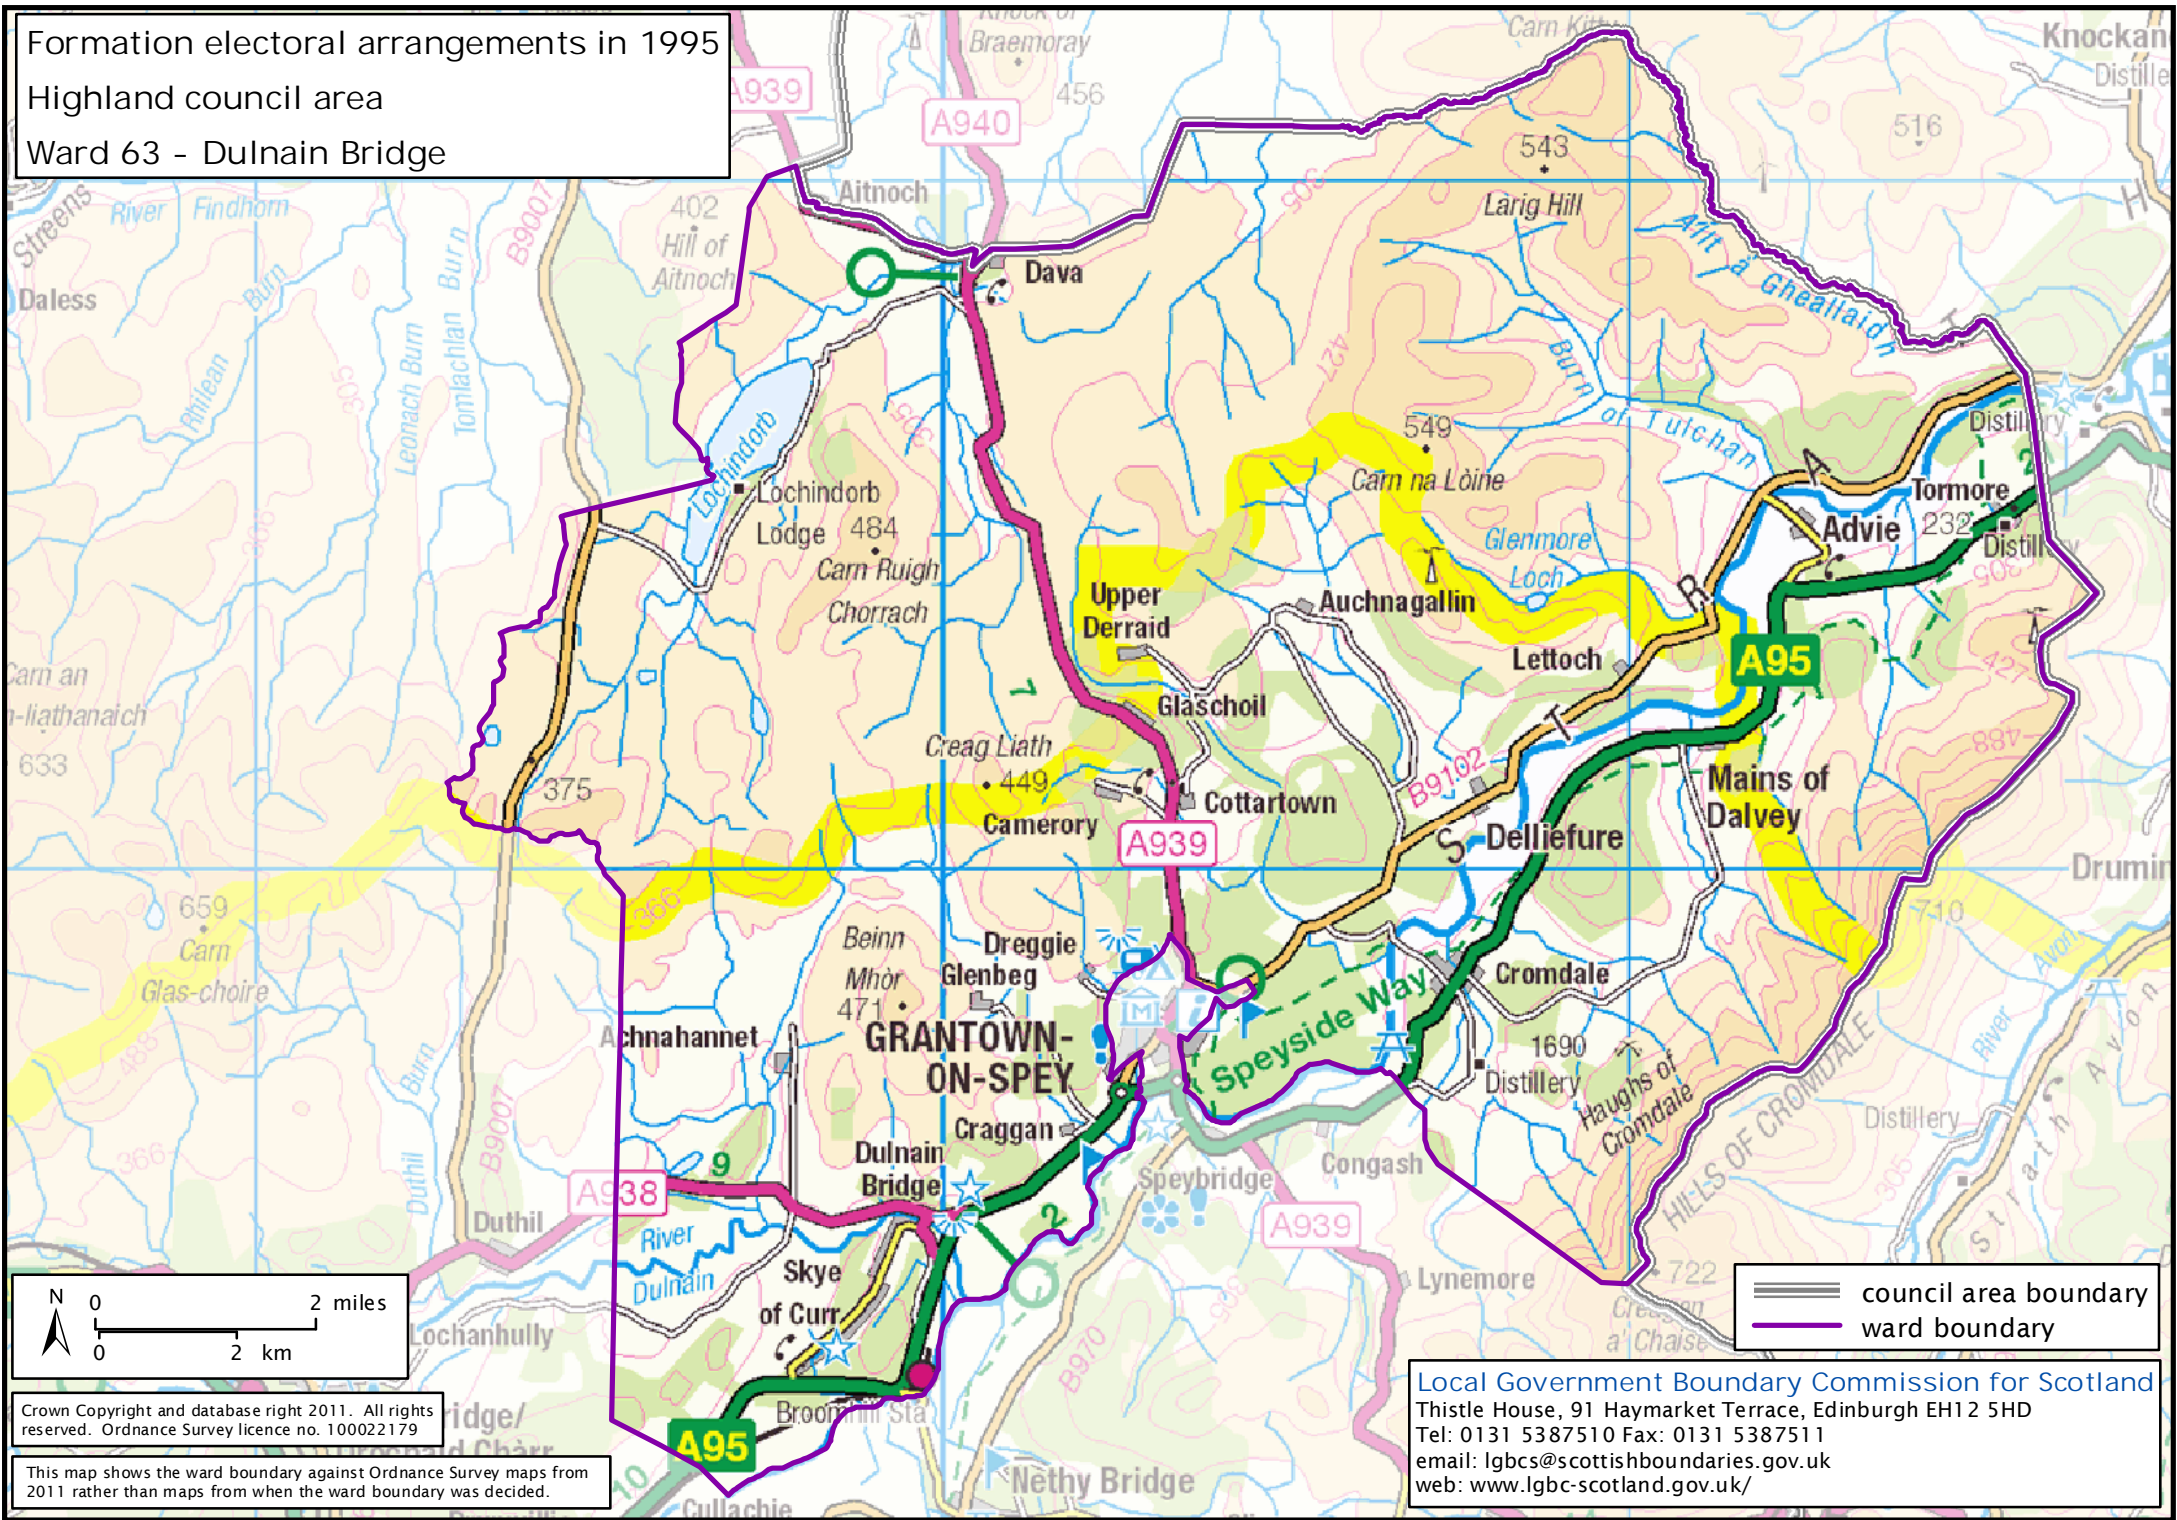

Formation electoral arrangements in 1995

Highland council area

Ward 63 - Dulnain Bridge

— council area boundary
— ward boundary

Crown Copyright and database right 2011. All rights reserved. Ordnance Survey licence no. 100022179

This map shows the ward boundary against Ordnance Survey maps from 2011 rather than maps from when the ward boundary was decided.

Local Government Boundary Commission for Scotland
Thistle House, 91 Haymarket Terrace, Edinburgh EH12 5HD
Tel: 0131 5387510 Fax: 0131 5387511
email: lgbc@scottishboundaries.gov.uk
web: www.lgbc-scotland.gov.uk/