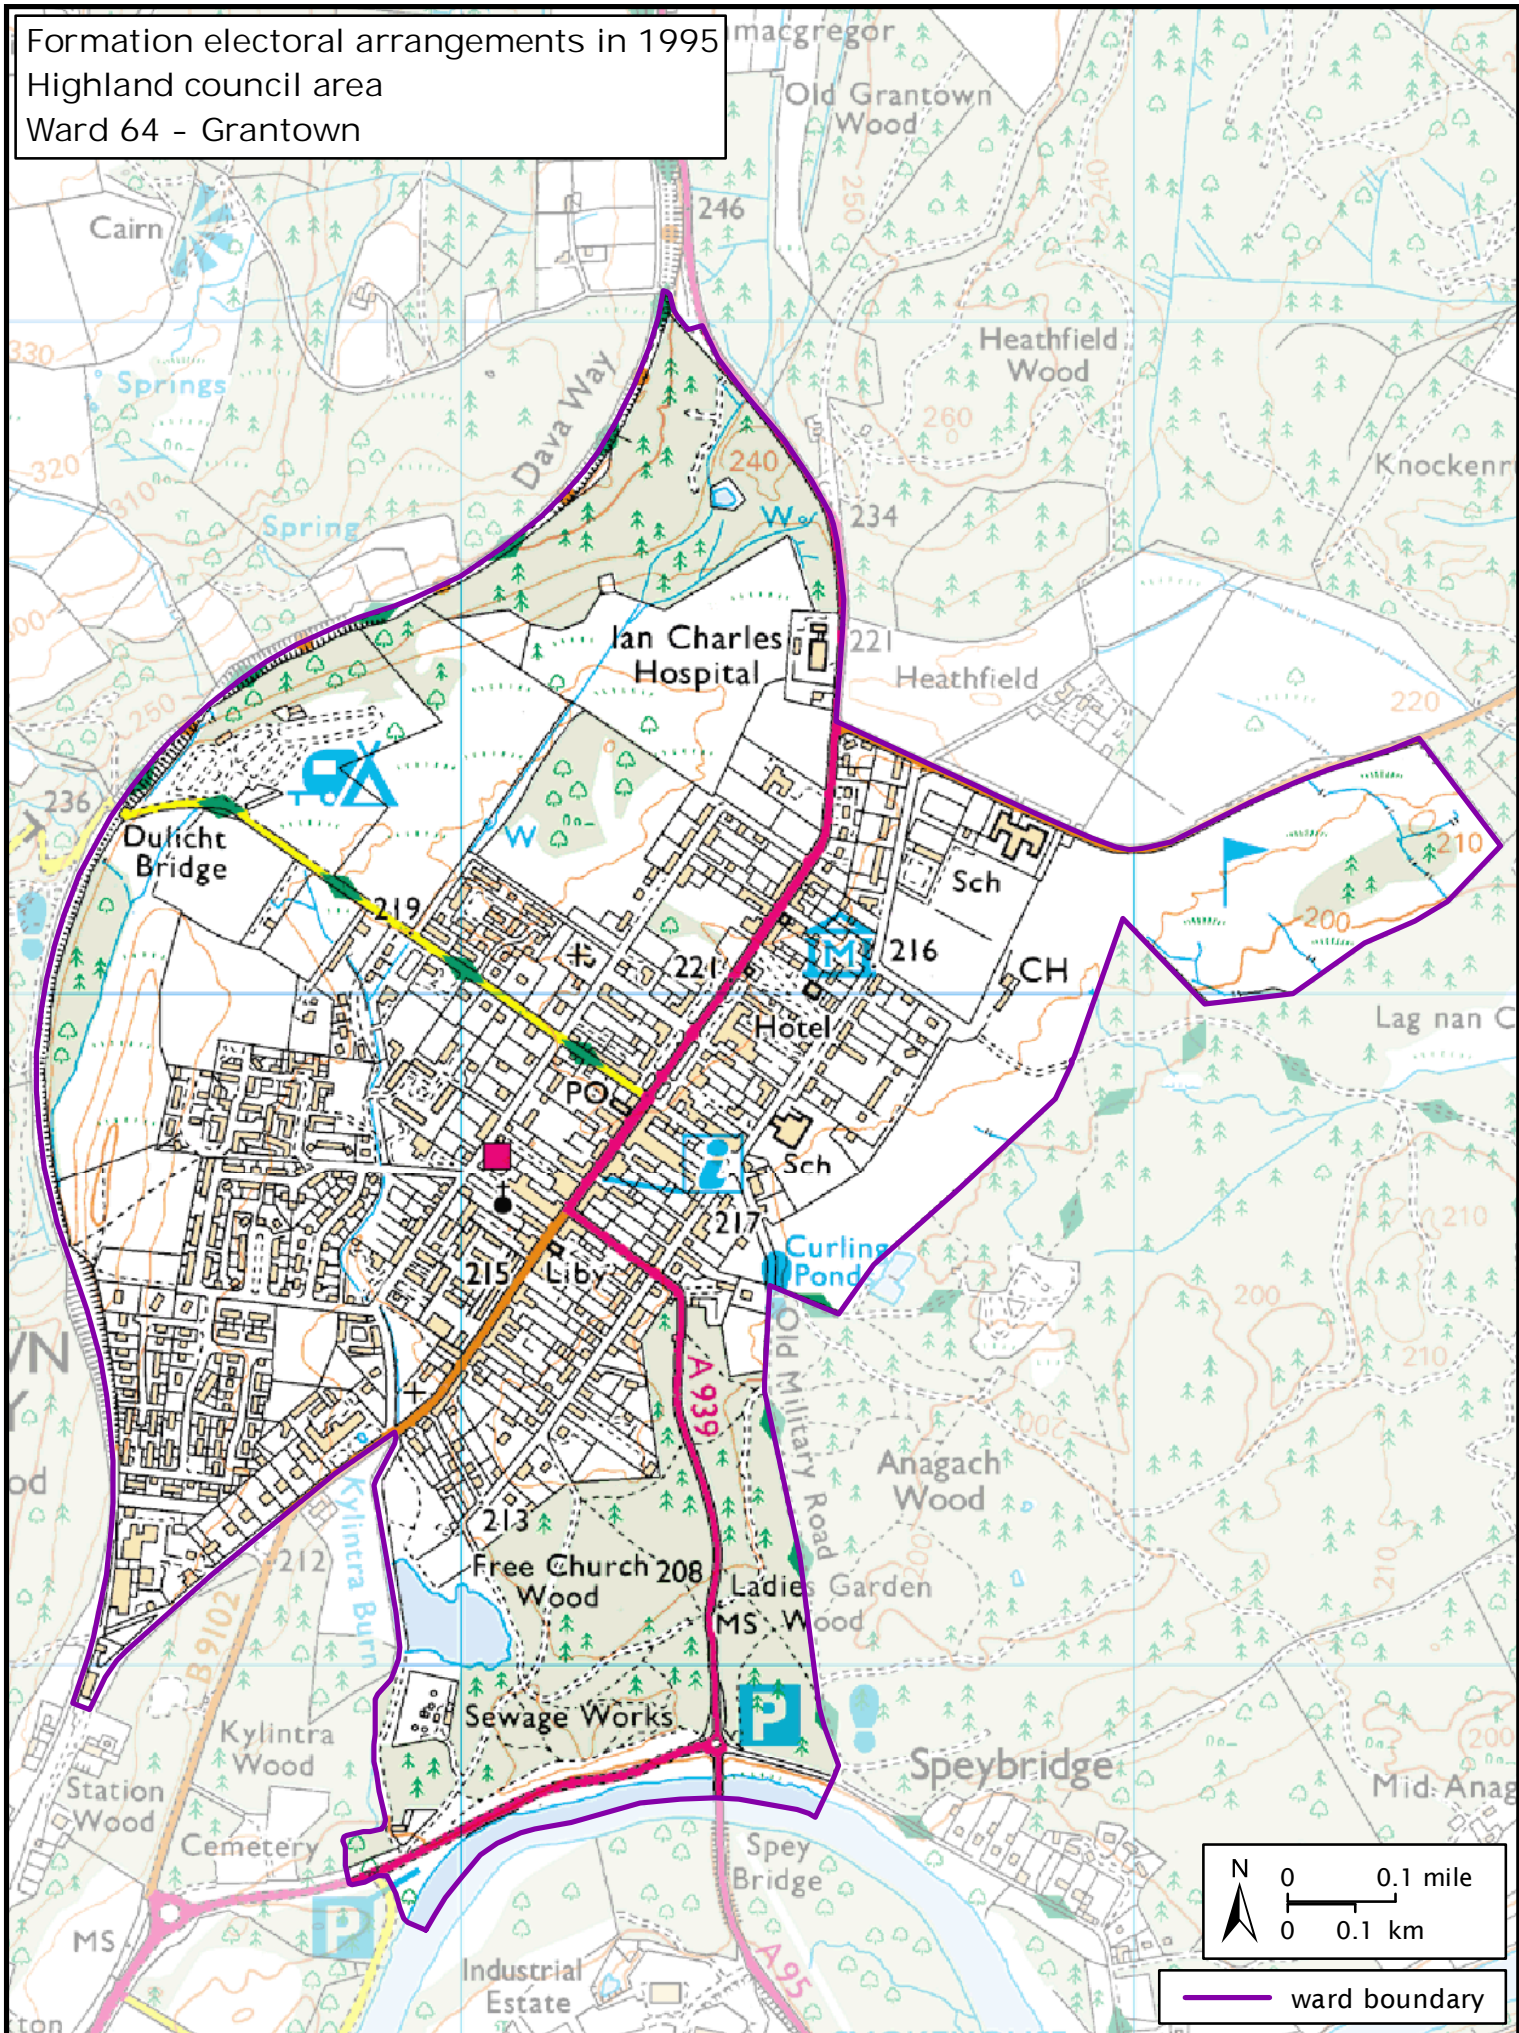

Formation electoral arrangements in 1995
 Highland council area
 Ward 64 - Granttown

Crown Copyright and database right 2011. All rights reserved. Ordnance Survey licence no. 100022179

This map shows the ward boundary against Ordnance Survey maps from 2011 rather than maps from when the ward boundary was decided.